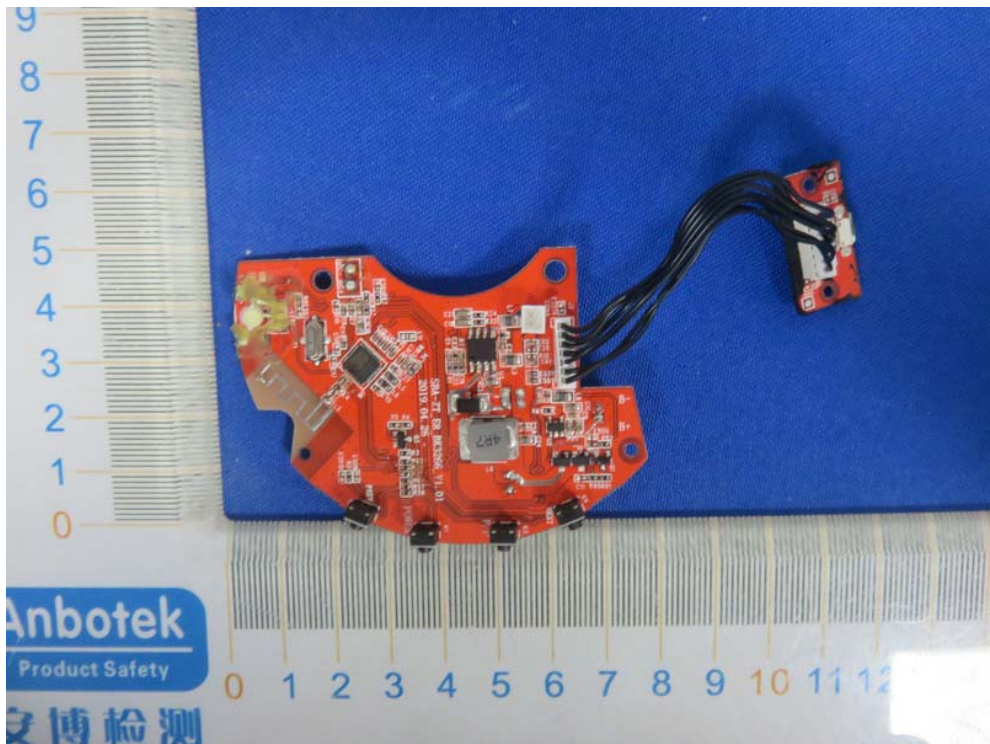

FCC ID: 2A16I-E8

ANT

HKD-523450 3.7VH  
1000mAh 2019E

nbotek

Product Safety