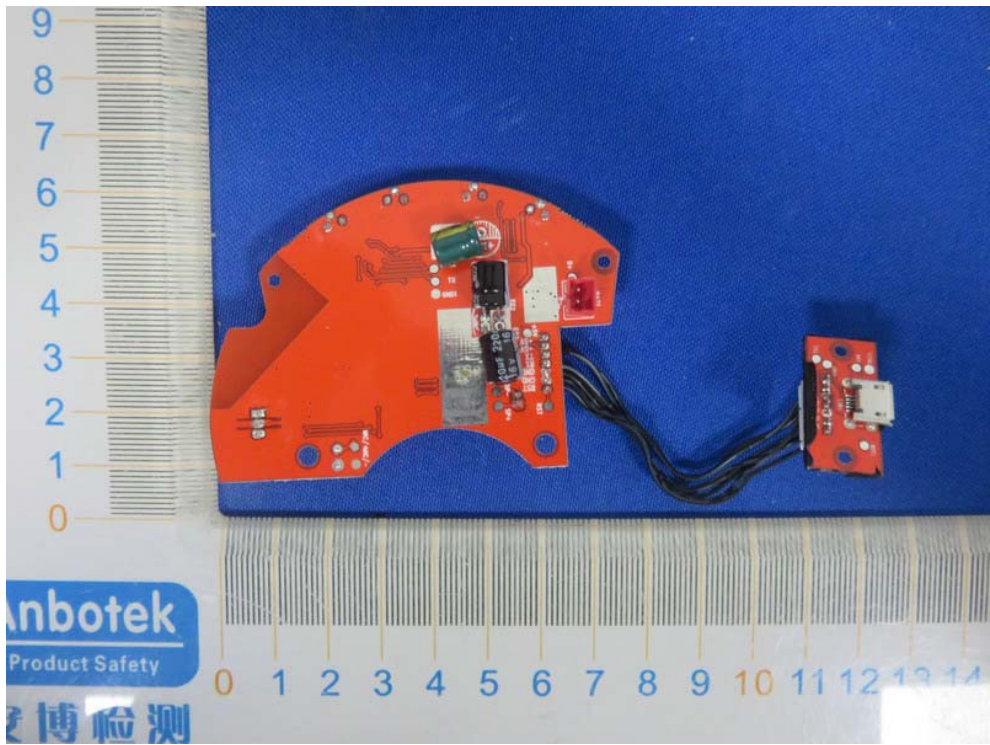

FCC ID: 2A16I-E8

ANT

HKD-523450 3.7VH  
1000mAh 2019E

nbotek

Product Safety