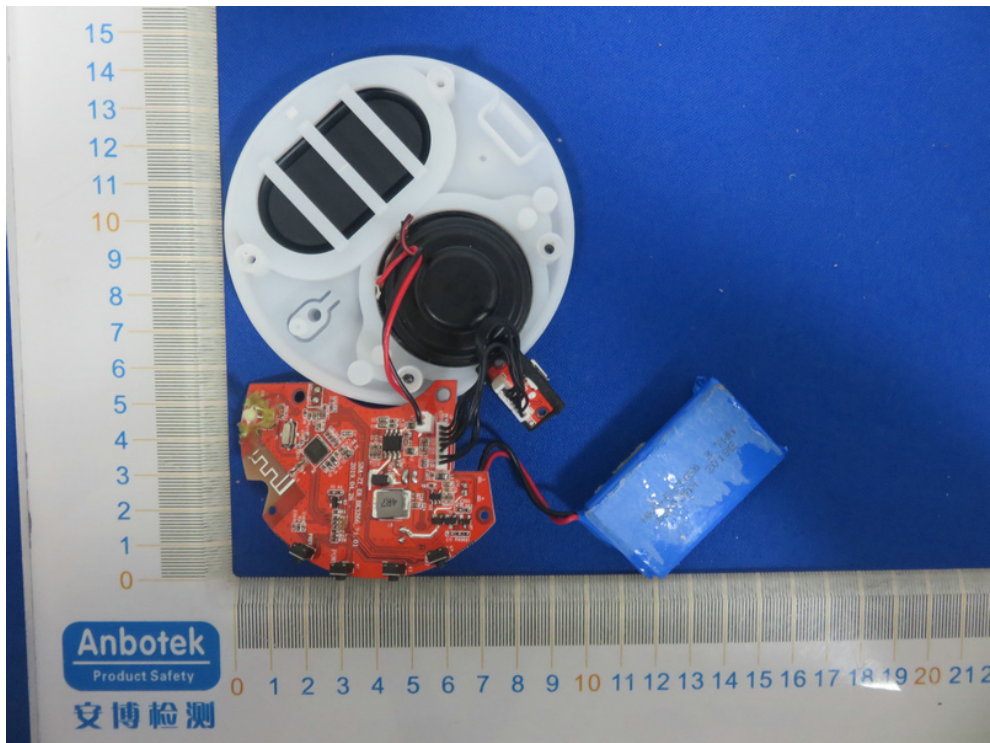

FCC ID: 2A16I-E8

ANT

HKD-523450 3.7VH  
1000mAh 2019E

nbotek

Product Safety