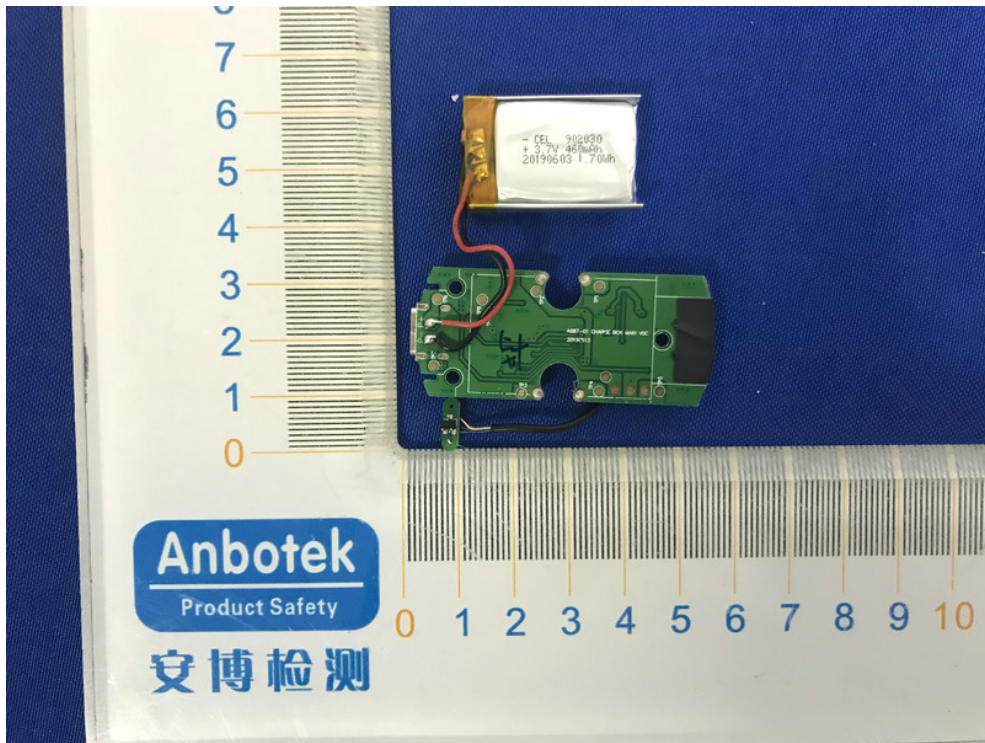

FCC ID: 2A16I-C1

Left Antenna

Right Antenna