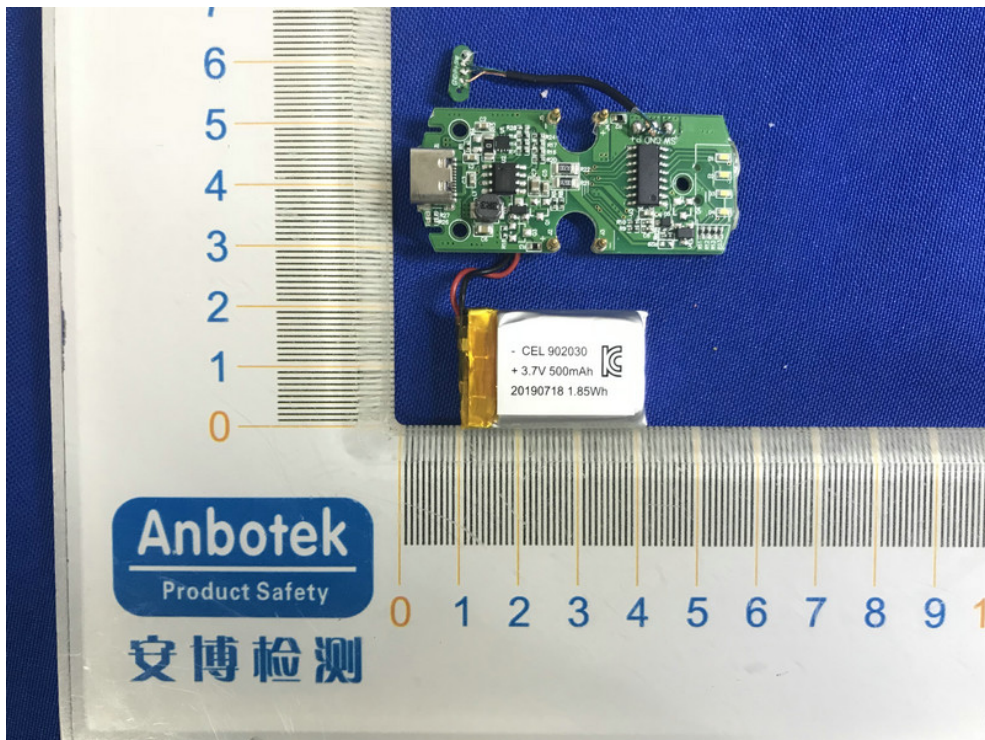

FCC ID: 2A16I-C1

Left Antenna

Right Antenna