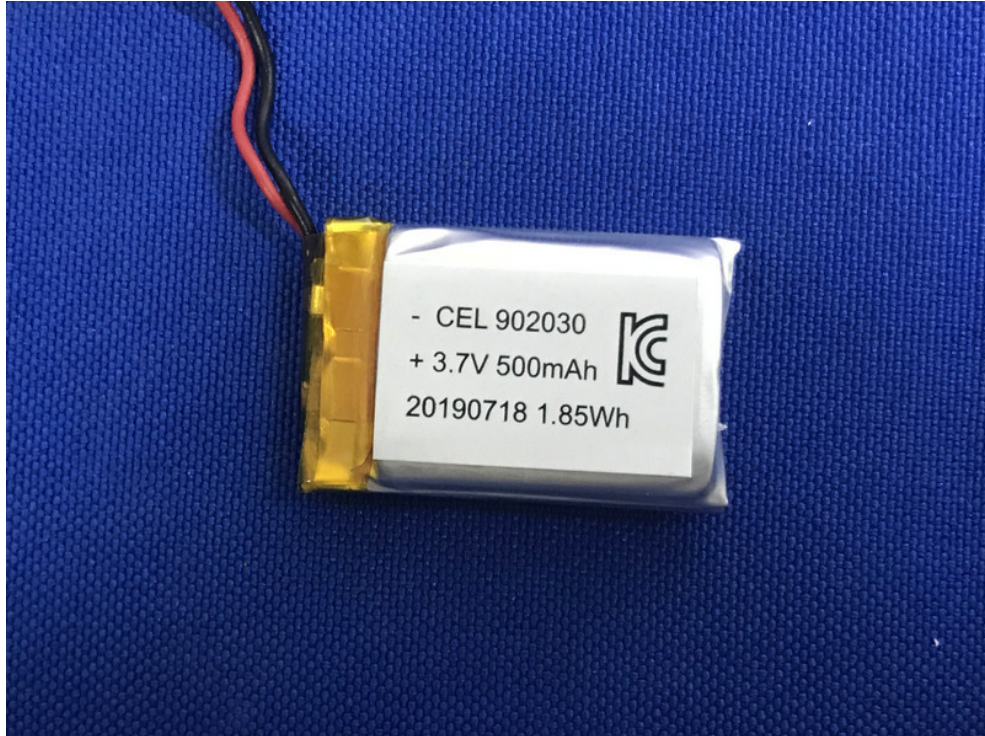

FCC ID: 2A16I-C1

Left Antenna

Right Antenna