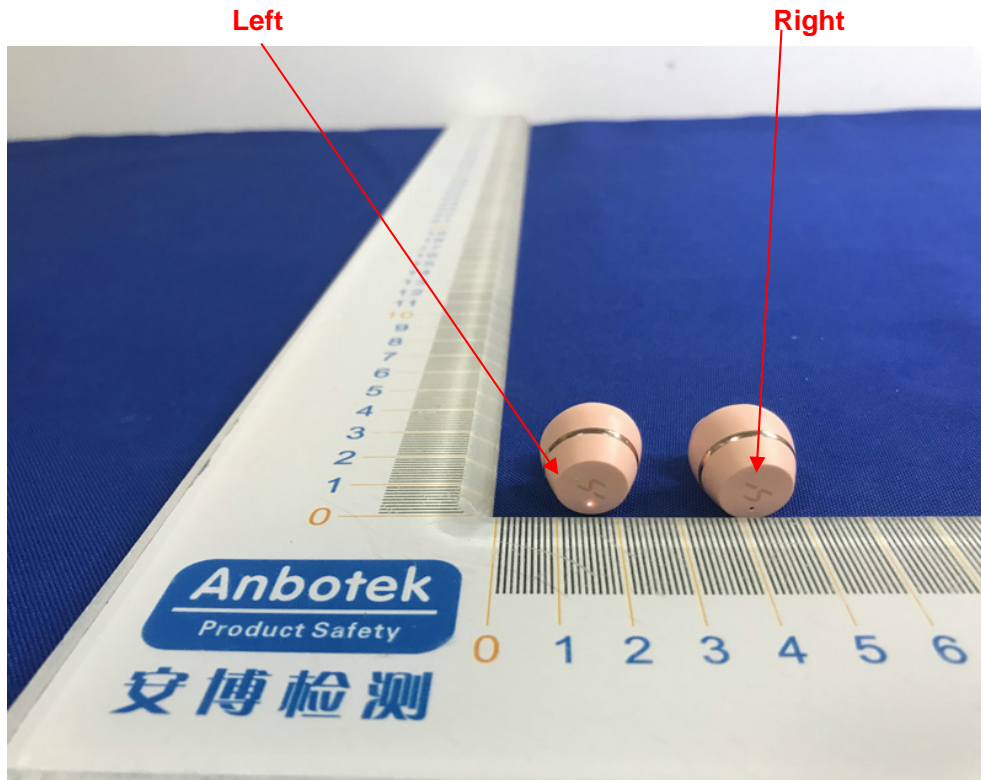

Label Location On EUT

Label

FCC ID: 2A16I-C1