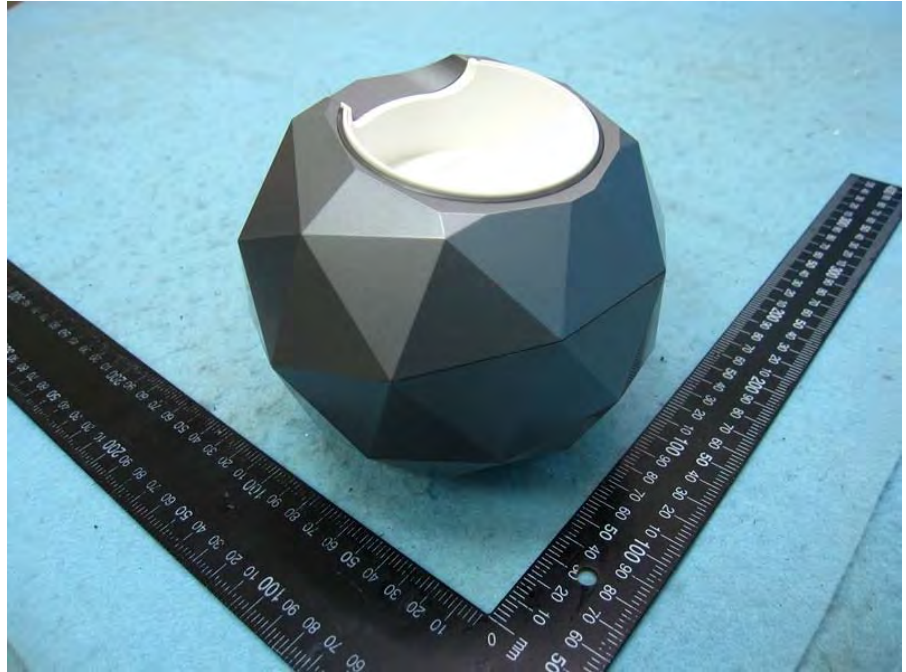

Brand Name: Norton Core Model No.: 517

EUT 1

Color: Granite Gray

EUT 2

Color: Titanium Gold

p

Adapter

RJ-45 cable