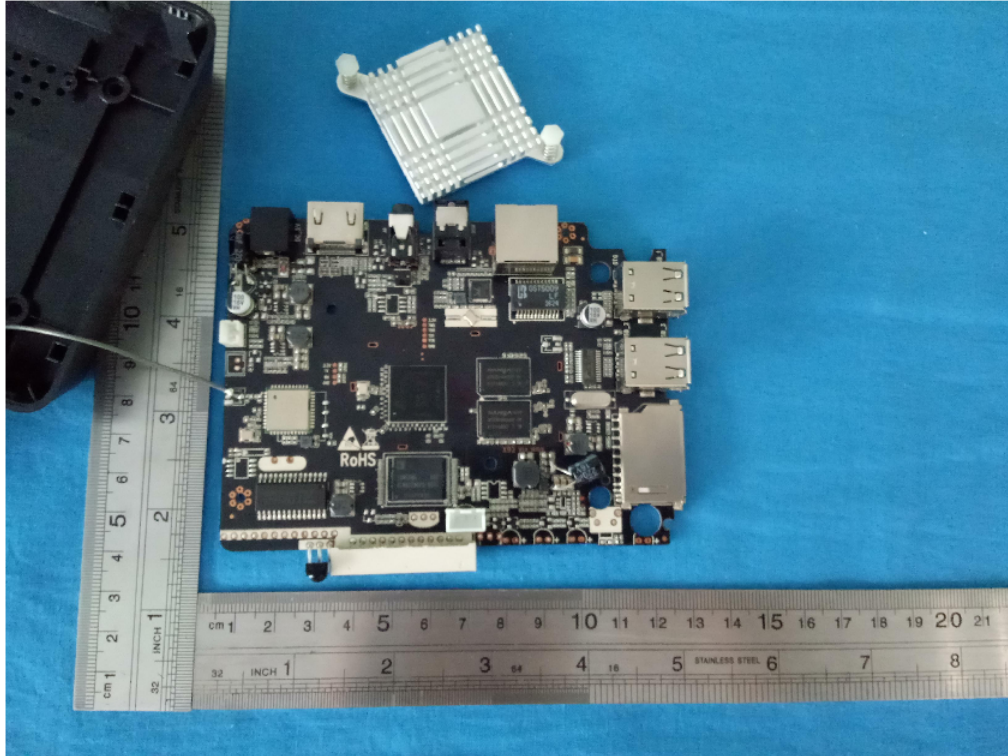

## Photographs – Internal Photo

Antenna

Antenna

Antenna

# ATA Testing Technology Service Co., Ltd.

Report No.: ATA160929011F

Page: 3 of 4

**Wifi+BT Module (AP6255)**