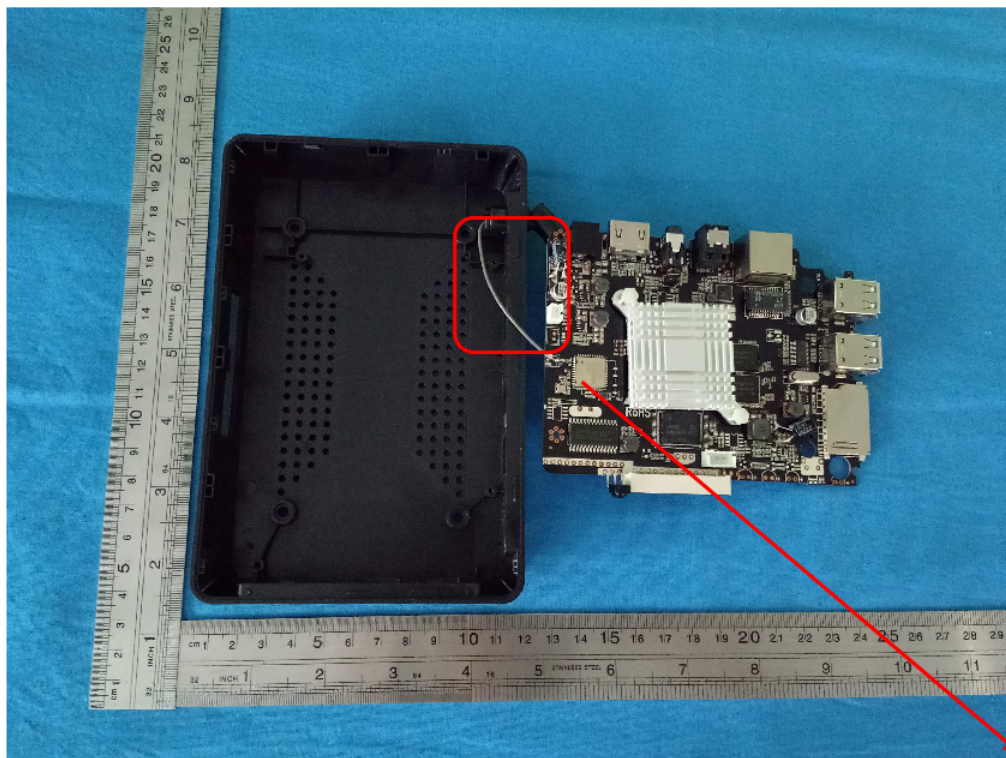

## Photographs – Internal Photo

Antenna

Antenna

Antenna

# ATA Testing Technology Service Co., Ltd.

Report No.: ATA160929011F

Page: 3 of 4

**Wifi+BT Module (AP6255)**