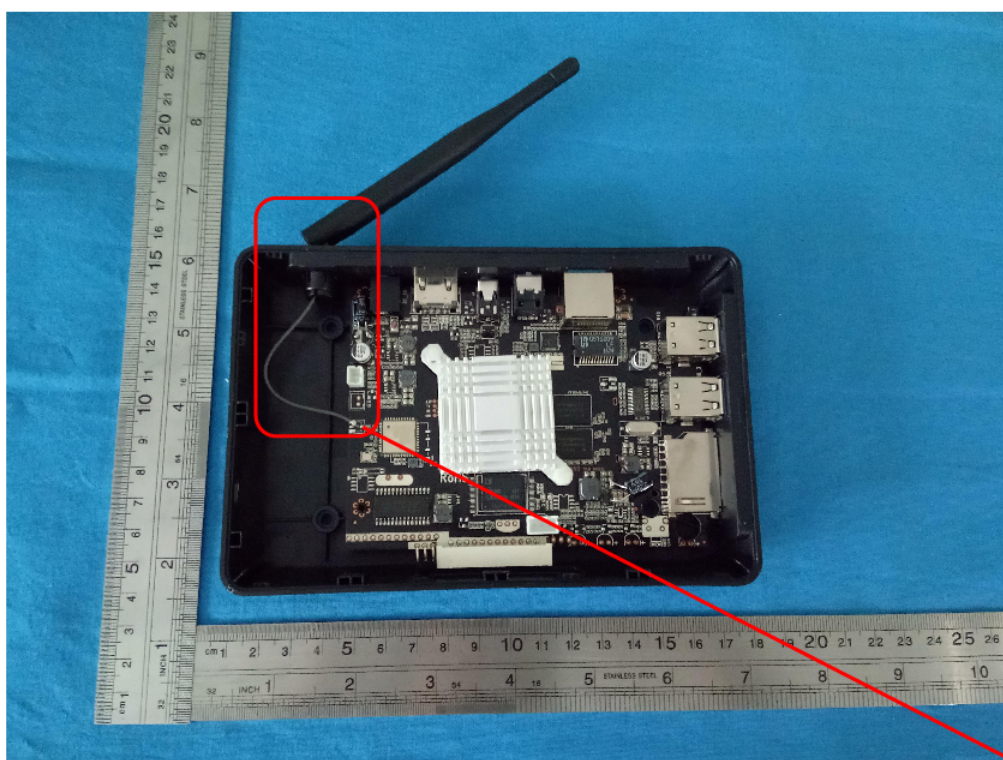

## Photographs – Internal Photo

Antenna

Antenna

Antenna

# ATA Testing Technology Service Co., Ltd.

Report No.: ATA160929011F

Page: 3 of 4

**Wifi+BT Module (AP6255)**