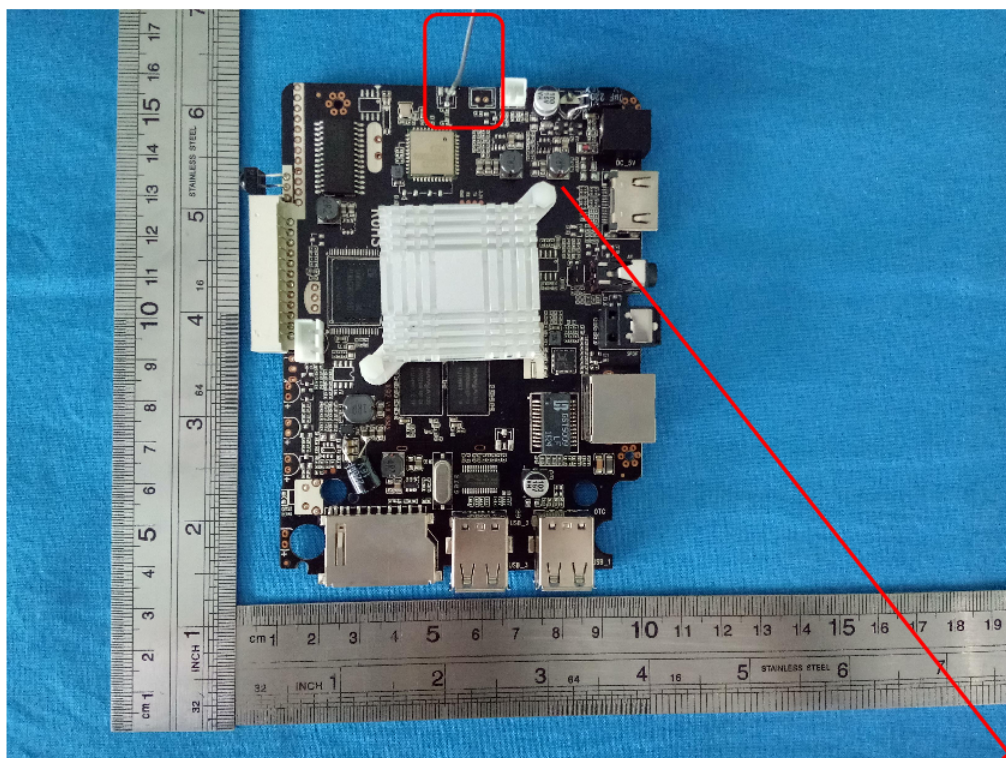

## Photographs – Internal Photo

Antenna

Antenna

Antenna

# ATA Testing Technology Service Co., Ltd.

Report No.: ATA160929011F

Page: 3 of 4

**Wifi+BT Module (AP6255)**