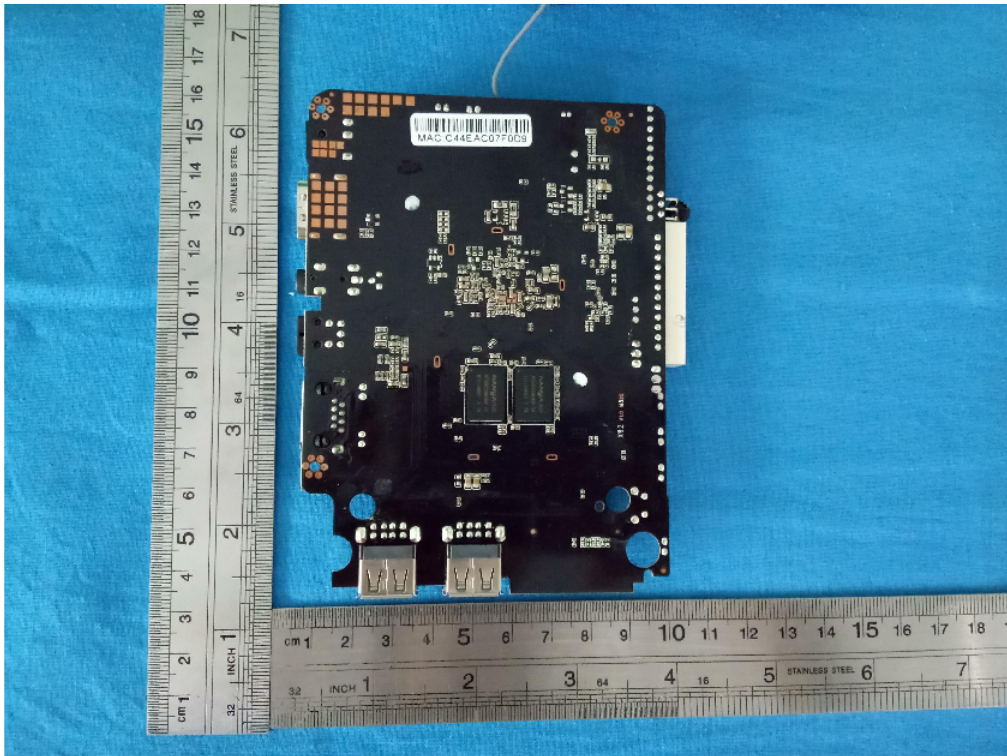

## Photographs – Internal Photo

Antenna

Antenna

Antenna

# ATA Testing Technology Service Co., Ltd.

Report No.: ATA160929011F

Page: 3 of 4

**Wifi+BT Module (AP6255)**