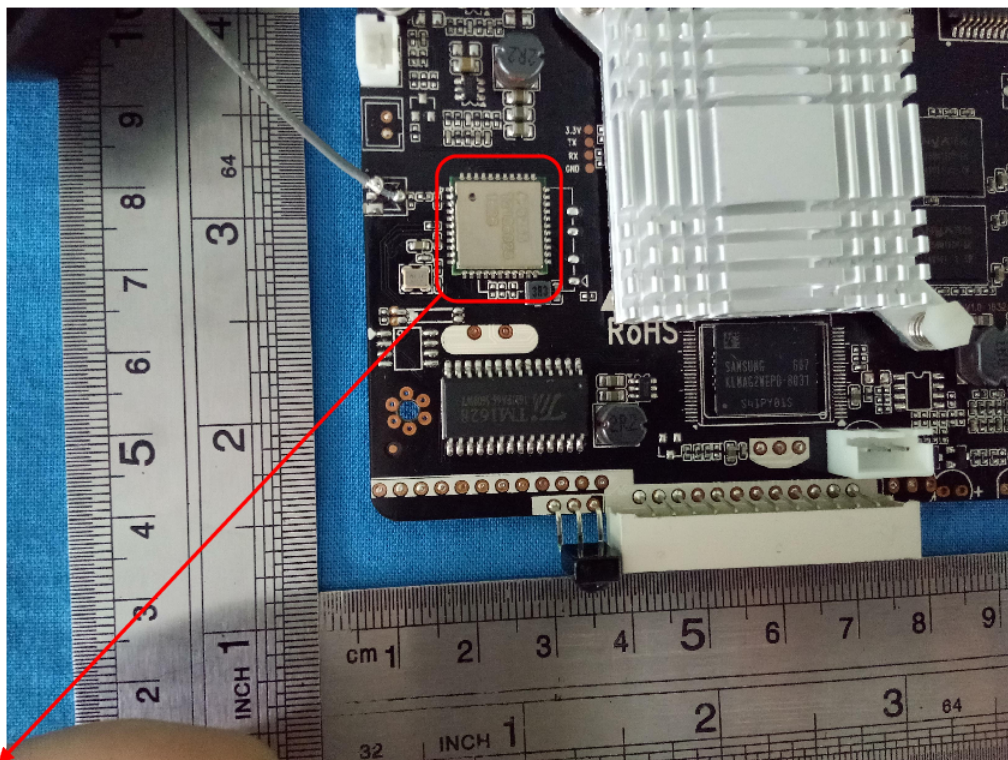

## Photographs – Internal Photo

Antenna

Antenna

Antenna

# ATA Testing Technology Service Co., Ltd.

Report No.: ATA160929011F

Page: 3 of 4

**Wifi+BT Module (AP6255)**