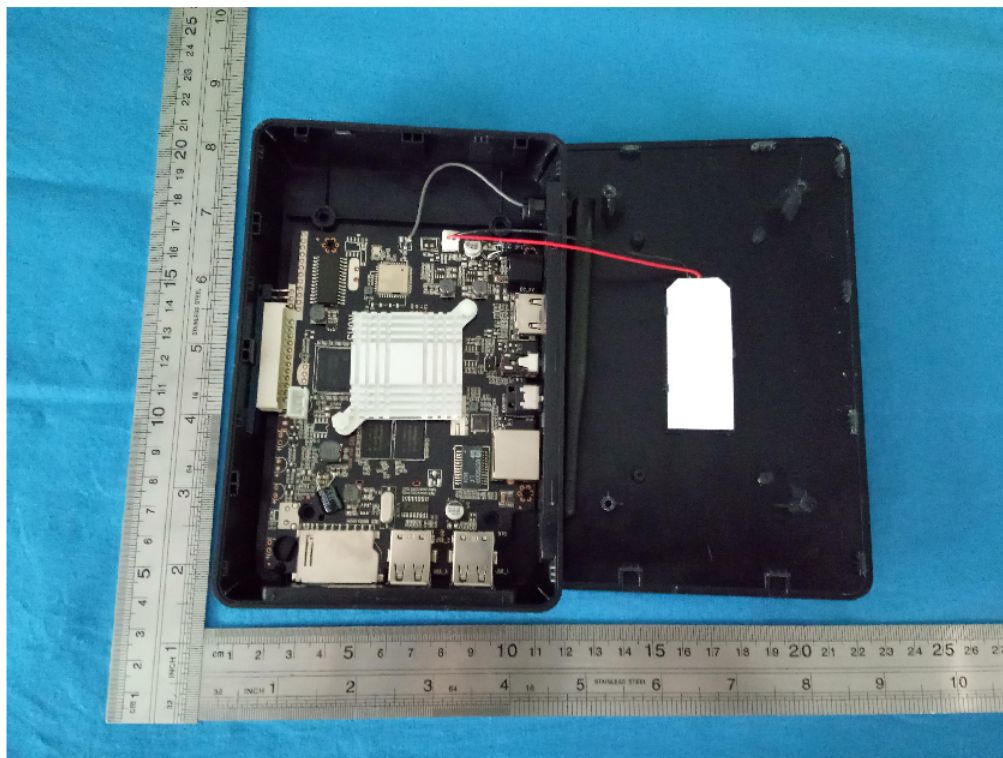

## Photographs – Internal Photo

Antenna

Antenna

Antenna

# ATA Testing Technology Service Co., Ltd.

Report No.: ATA160929011F

Page: 3 of 4

**Wifi+BT Module (AP6255)**