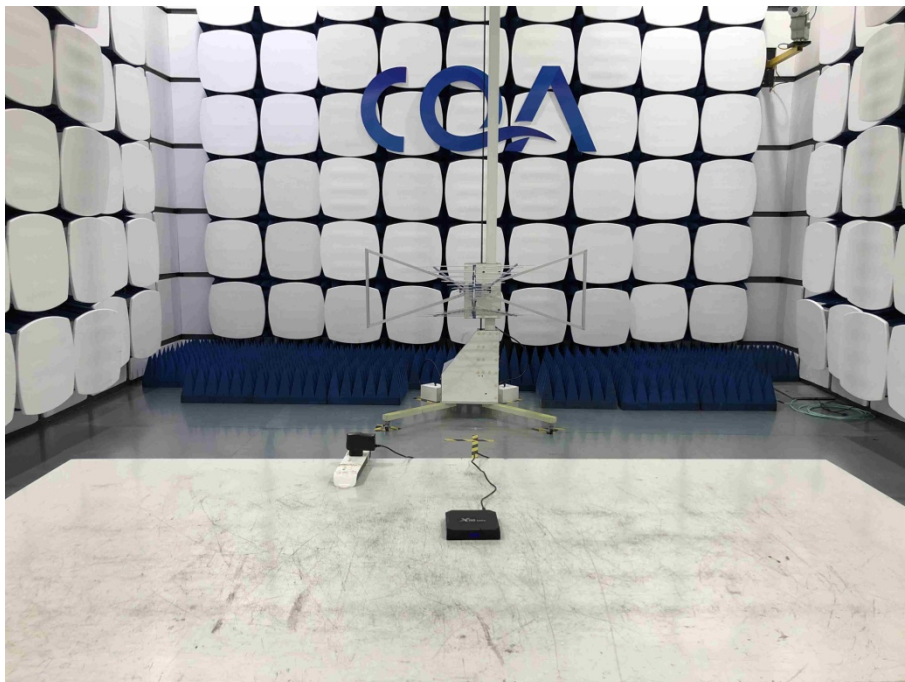

1 Photographs - EUT Test Setup

1.1 Radiated Spurious Emission

9KHz~30MHz:

30MHz~1GHz:

Above 1GHz:

1.2 Conducted Emission