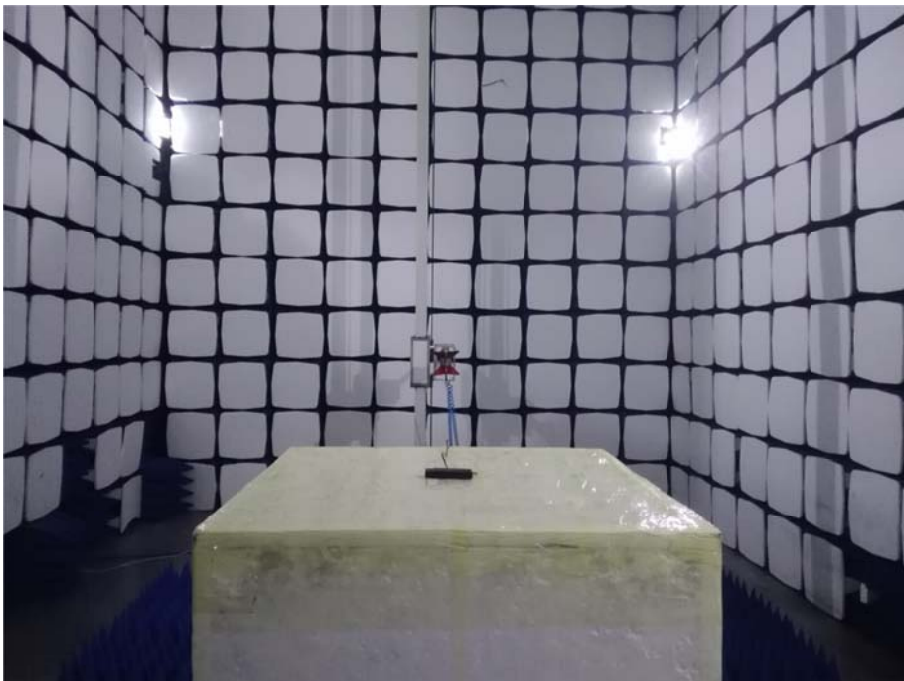


EXHIBIT 4 - TEST SETUP PHOTOGRAPHS

Conducted Emission Test Setup

Radiation Emission Test Setup (Below 30MHz)

Radiation Emission Test Setup (30MHz to 1GHz)

Radiation Emission Test Setup (1GHz to 18GHz)

Radiation Emission Test Setup (Above 18GHz)