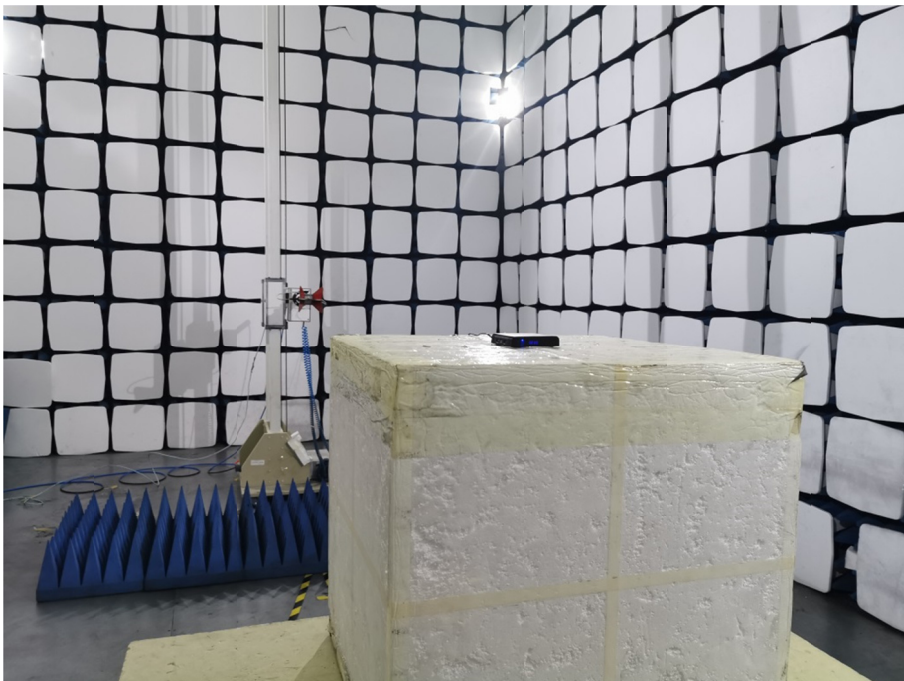

EXHIBIT 4 - TEST SETUP PHOTOGRAPHS

Conducted Emission Test Setup

Radiation Emission Test Setup (Below 30MHz)

Radiation Emission Test Setup (30MHz to 1GHz)

Radiation Emission Test Setup (1GHz to 18GHz)

Radiation Emission Test Setup (Above 18GHz)