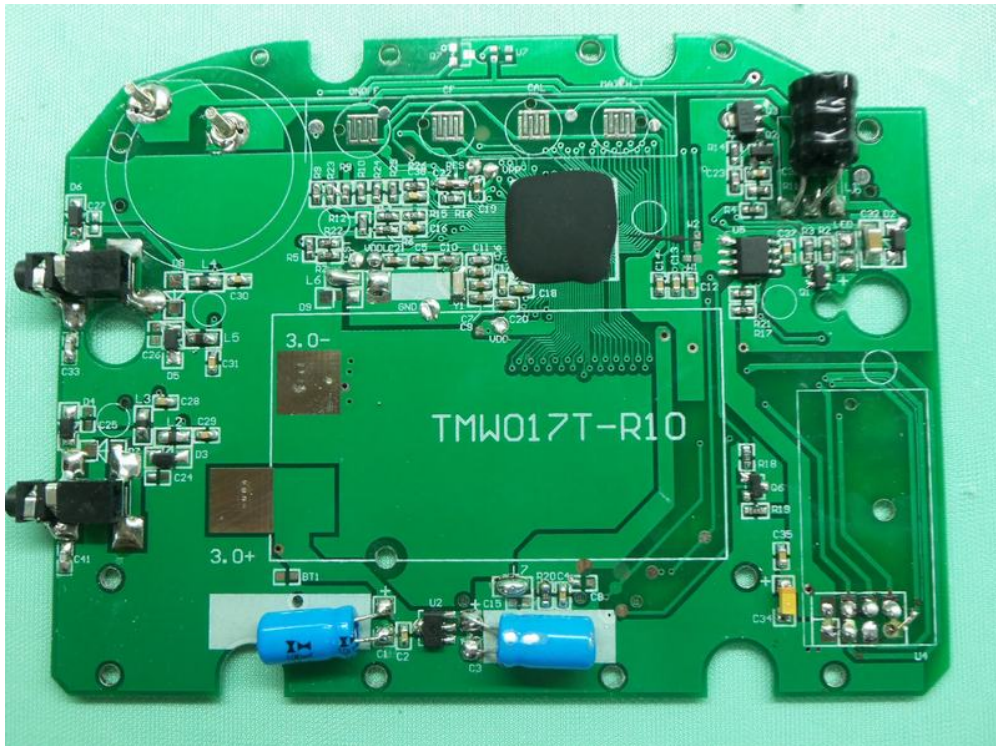

**Internal Photo**

FCC ID: 2AI67-TX1300CH

**Inside View of The Product**

**Inner Circuit Top View**

**Inner Circuit Bottom View**

**Inner Circuit Top View**

**Inner Circuit Bottom View**