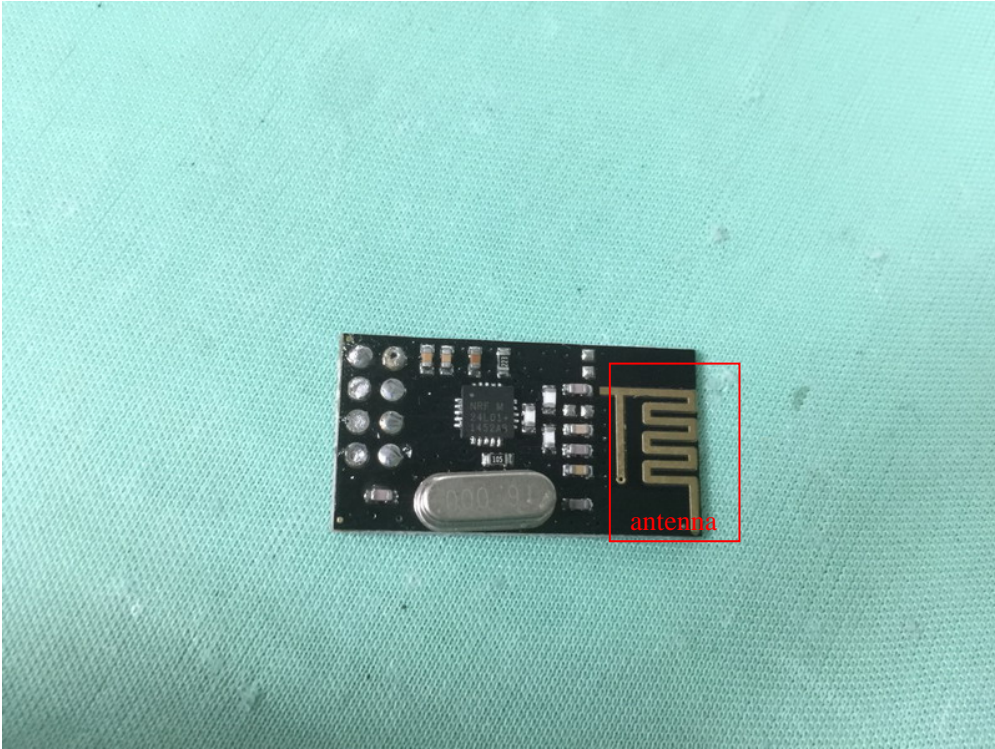

Internal Photo

FCC ID: 2AI67-TMW017G

IC: 22116-TMW017G

Inside View of The Product

Inner Circuit Top View

Inner Circuit Top View

Inner Circuit Bottom View