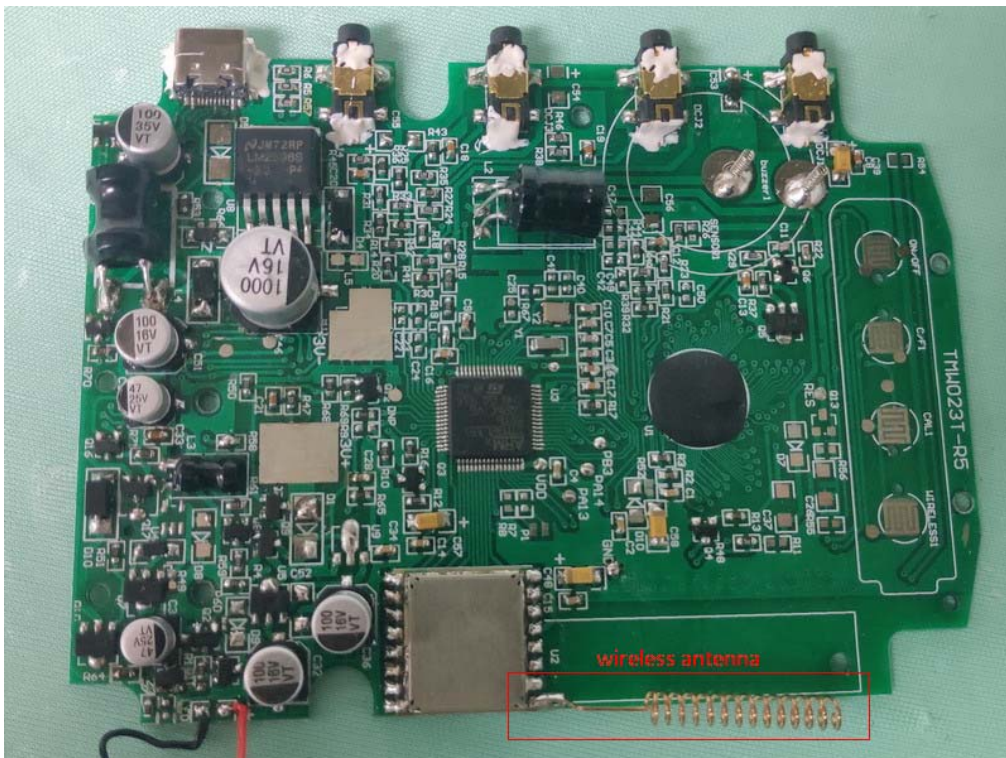

Internal Photo  
FCC ID:2AI67-ST  
ISED:22116-ST

Inner Circuit Top View

**Internal Photo**  
**FCC ID:2AI67-ST**  
**ISED:22116-ST**

**Inner Circuit Bottom View**