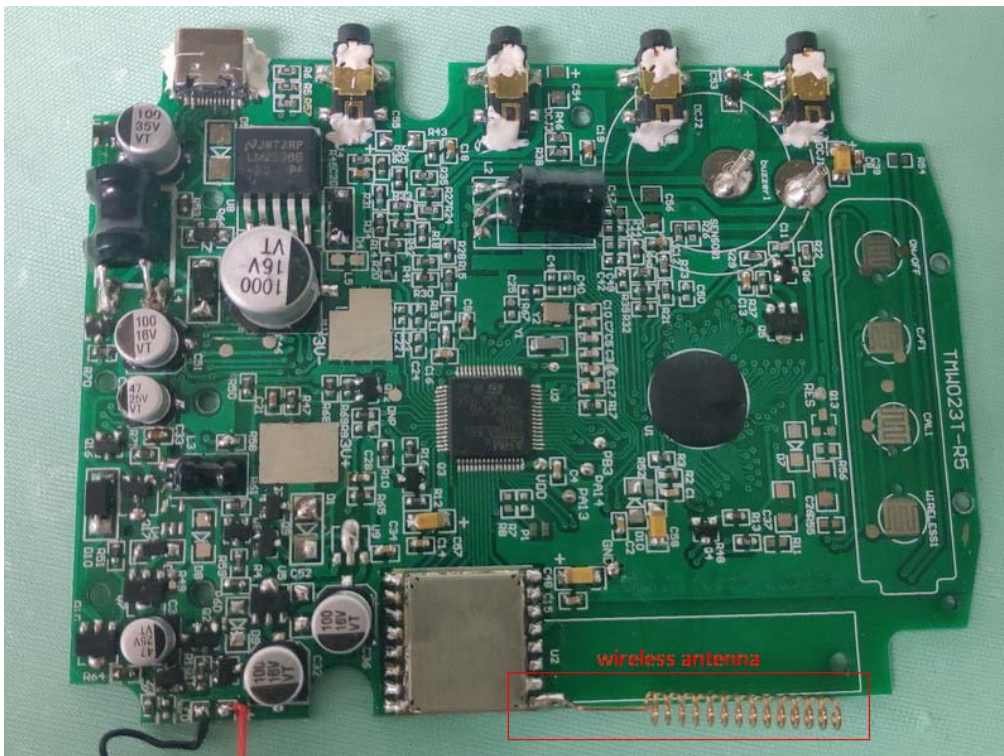

Internal Photo
FCC ID:2AI67-S2T
ISED:22116-S2T

Inner Circuit Top View

Internal Photo
FCC ID:2AI67-S2T
ISED:22116-S2T

Inner Circuit Bottom View