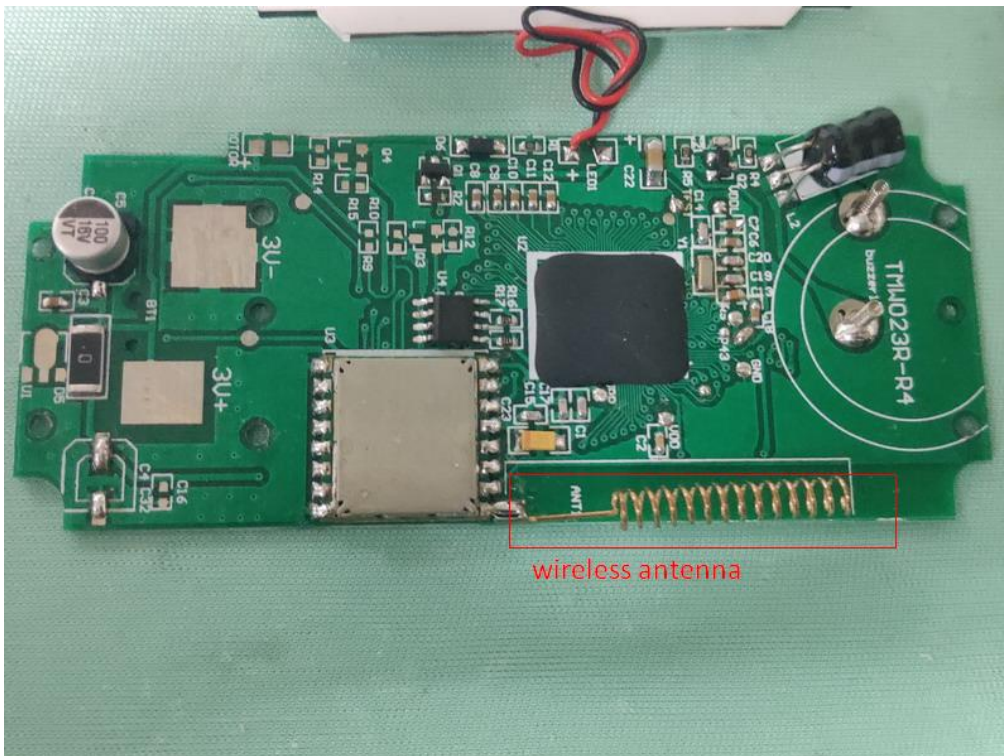

Internal Photo  
FCC ID:2AI67-S2R  
ISED:22116-S2R

Inner Circuit Top View

**Internal Photo**  
**FCC ID:2AI67-S2R**  
**ISED:22116-S2R**

**Inner Circuit Top View**

**Inner Circuit Bottom View**