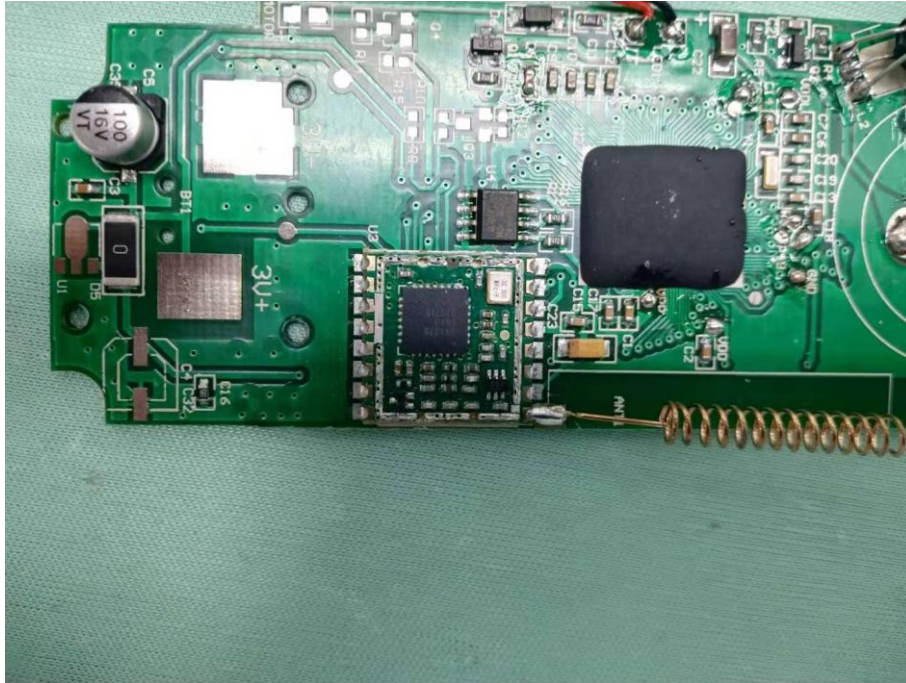

Internal Photo  
FCC ID:2AI67-S2R  
ISED:22116-S2R

Inner Circuit Top View

**Internal Photo**  
**FCC ID:2AI67-S2R**  
**ISED:22116-S2R**

**Inner Circuit Top View**

**Inner Circuit Bottom View**