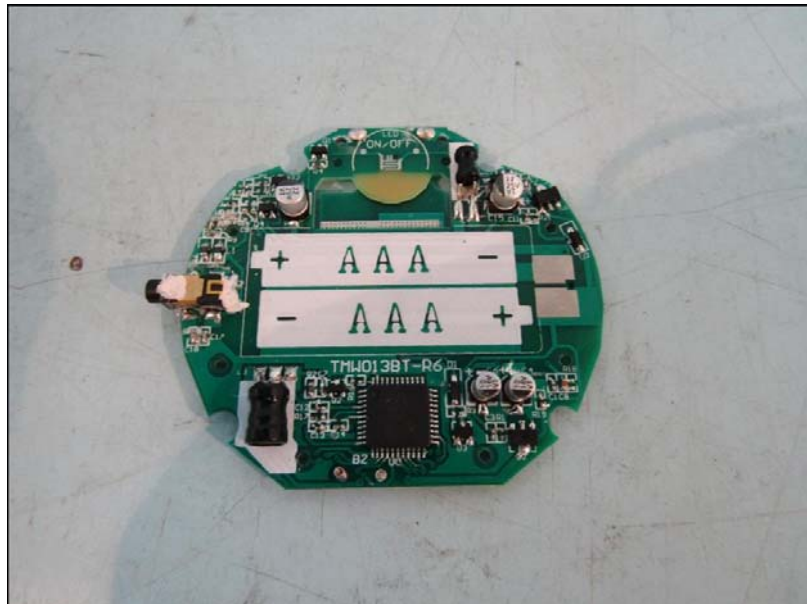

Internal Photo

FCC ID: 2A167-BLUEDOT

IC:22116-BLUEDOT

Inside View of The Product

Inner Circuit Top View

BT antenna