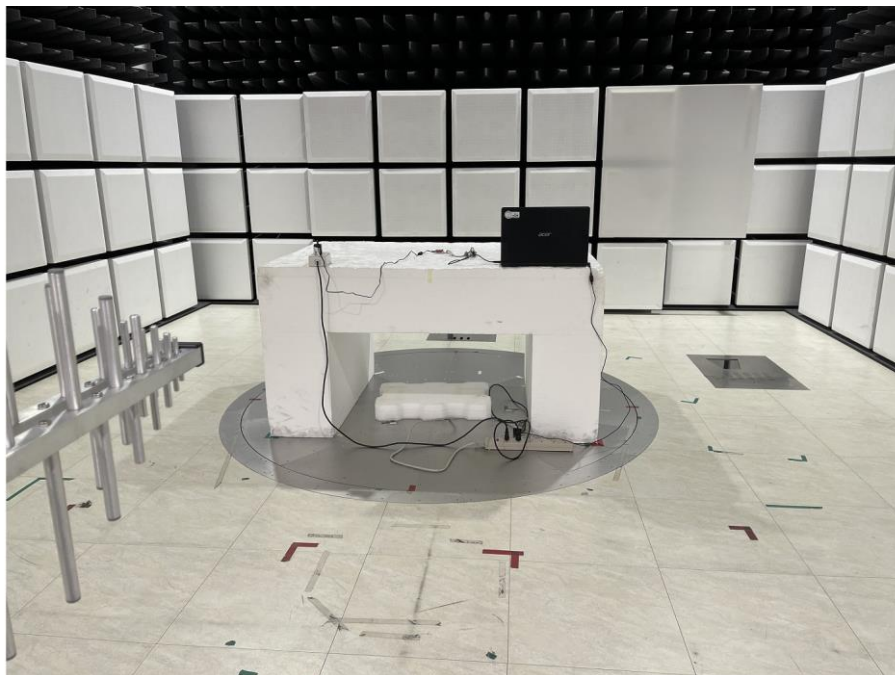

Appendix C. Test Setup Photographs

Conducted Emissions Test Configuration:

Front View

Rear View

Radiated Emissions Test Configuration:

9 kHz ~ 30 MHz

Below 1 GHz _ Front View

Below 1 GHz _ Rear View

Above 1 GHz _ Front View

Above 1 GHz _ Rear View