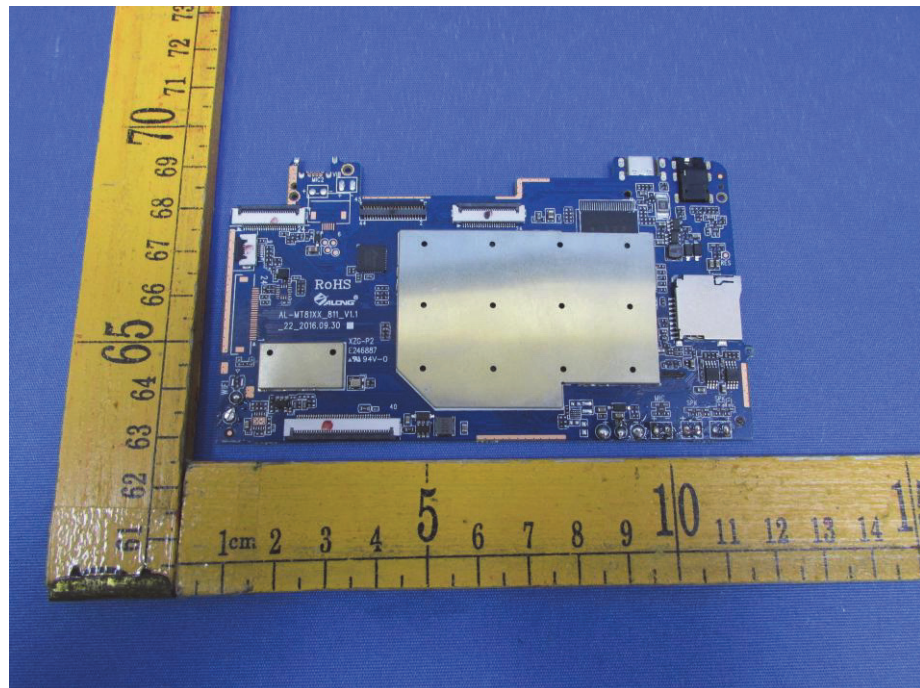

Reference No.: WTN16S1064141-2E

Model TM800A620MPBM– Internal Photos

BT and Wi-Fi ANT

Reference No.: WTN16S1064141-2E