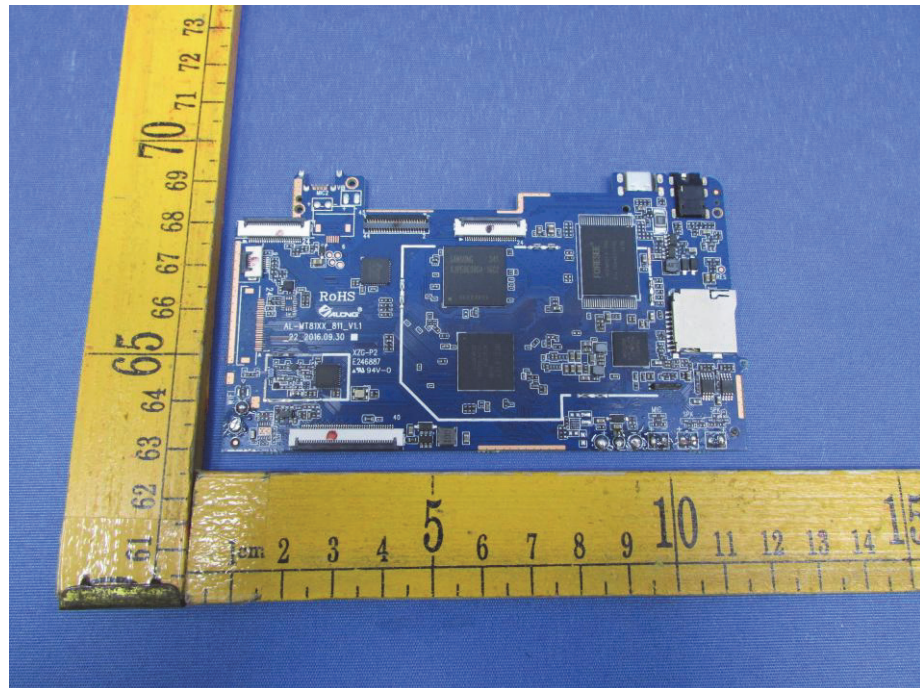

Reference No.: WTN16S1064141-2E

Model TM800A620MPBM– Internal Photos

BT and Wi-Fi ANT

Reference No.: WTN16S1064141-2E