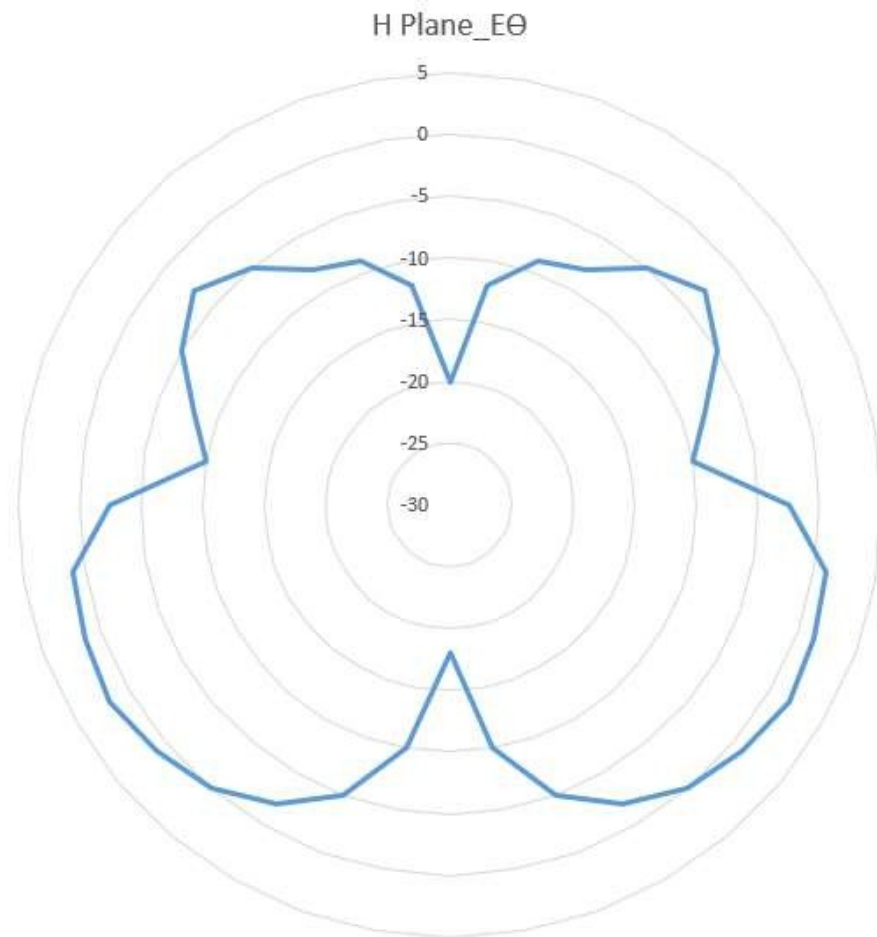

Brand Name:MEATER / Model Number:NA

Frequency Range (MHz)	Bluetooth Mode
2400-2483.5	LE

Max. Gain = -2 dBi

Max. Gain = 1.8 dBi