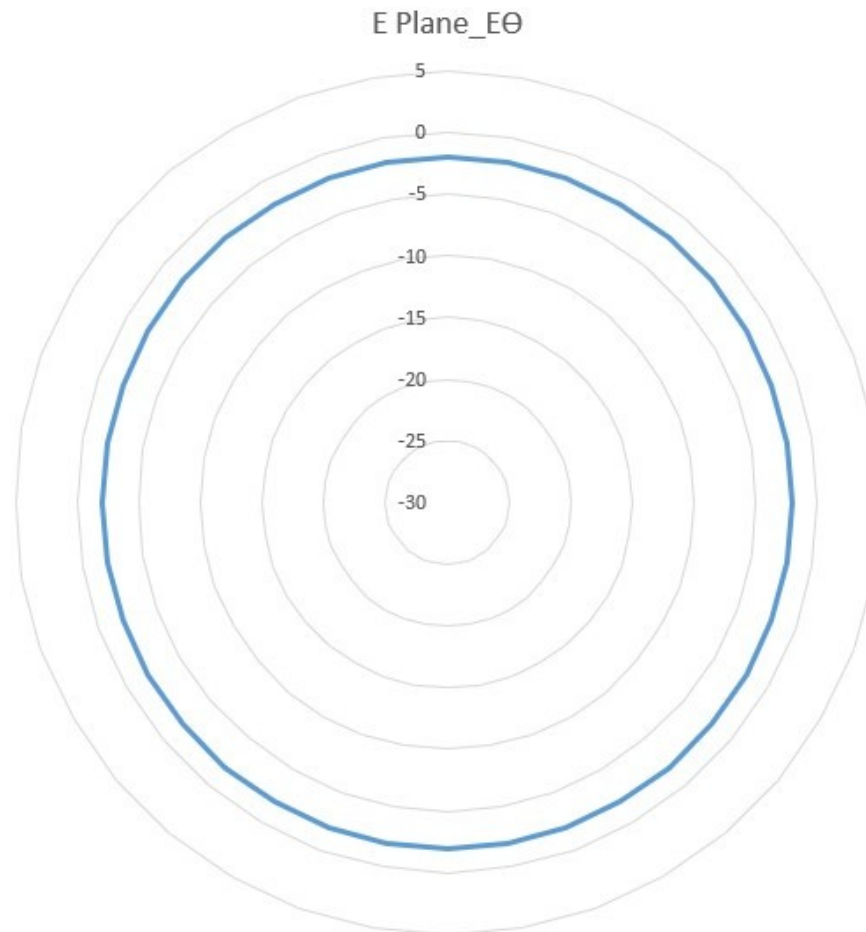

Brand Name:MEATER / Model Number:NA

Frequency Range (MHz)	Bluetooth Mode
2400-2483.5	LE

Max. Gain = -2 dBi

Max. Gain = 1.8 dBi