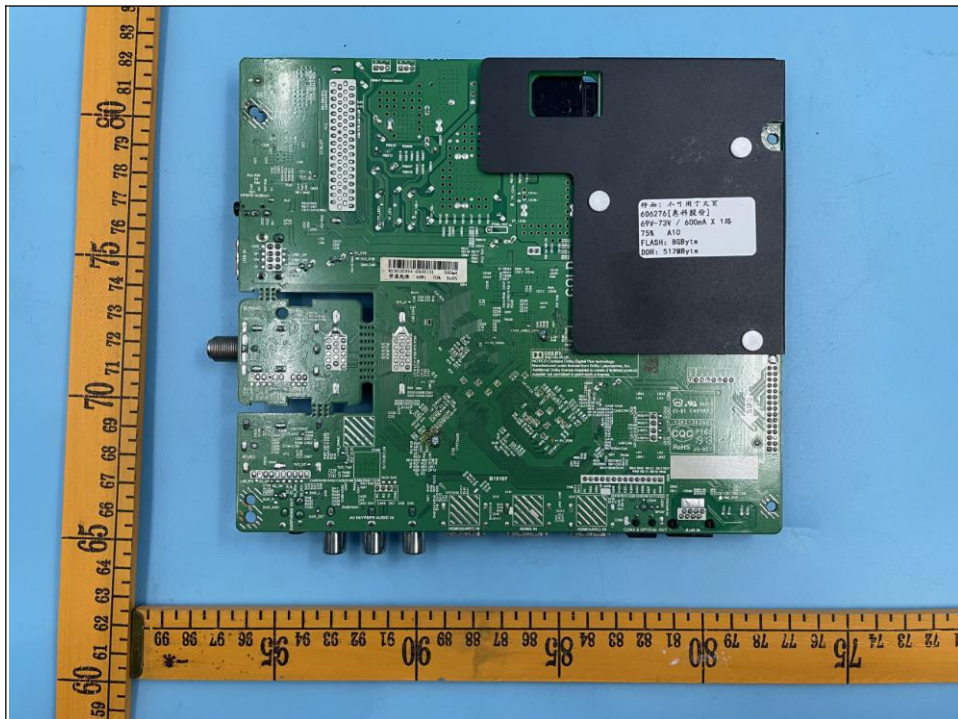

Internal photos of the EUT

Model: SC-4250GTV

BT ANT

Wi-Fi ANT location