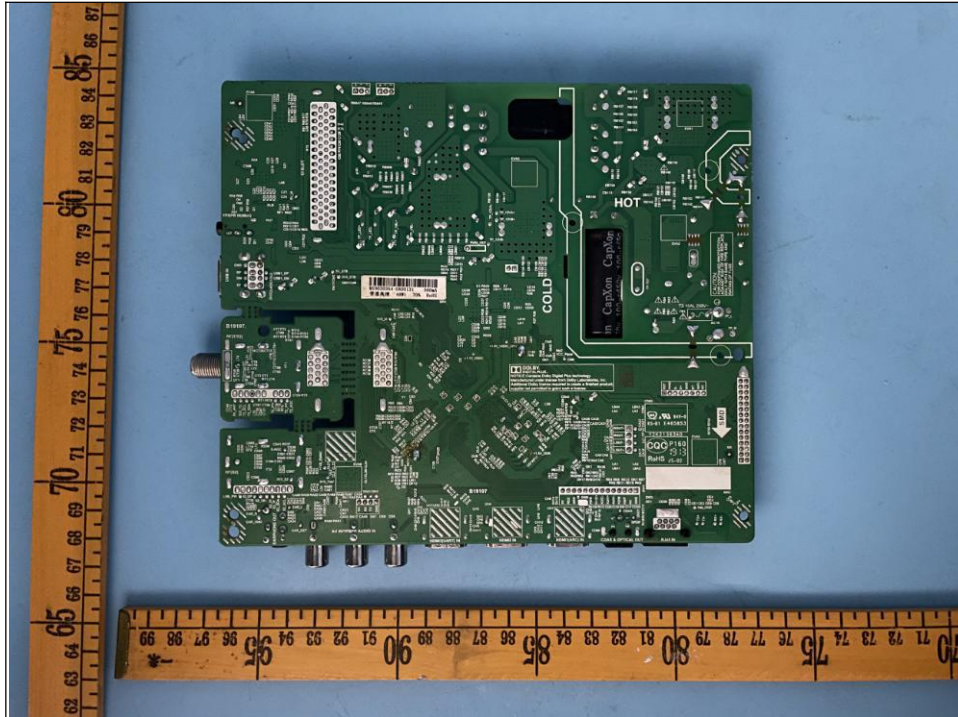

Internal photos of the EUT

Model: SC-4250GTV

BT ANT

Wi-Fi ANT location