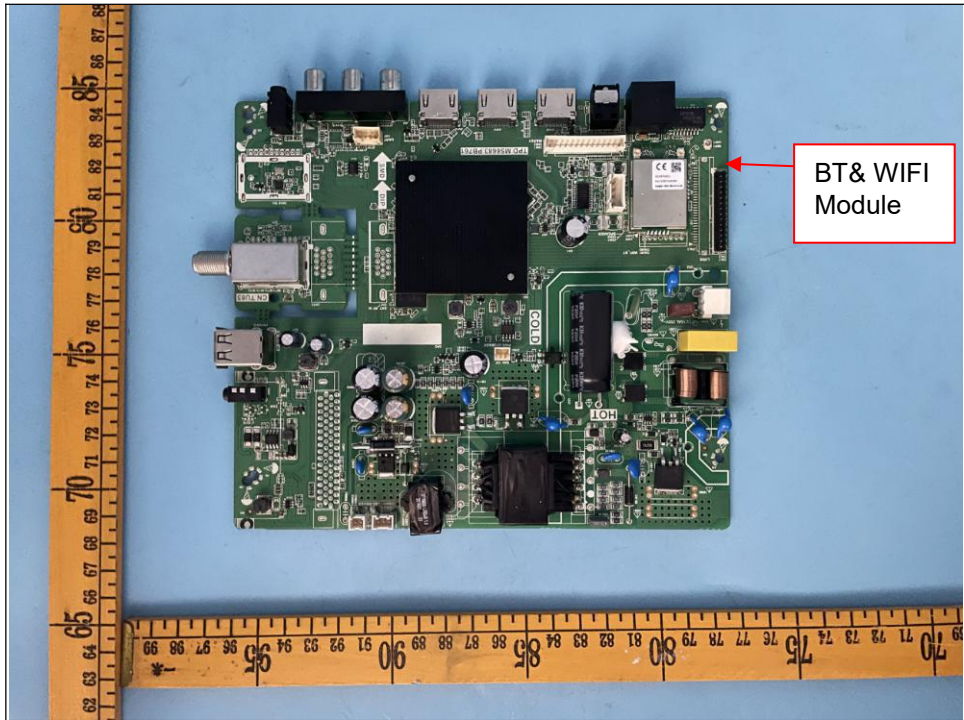

Internal photos of the EUT

Model: SC-4250GTV

BT ANT

Wi-Fi ANT location