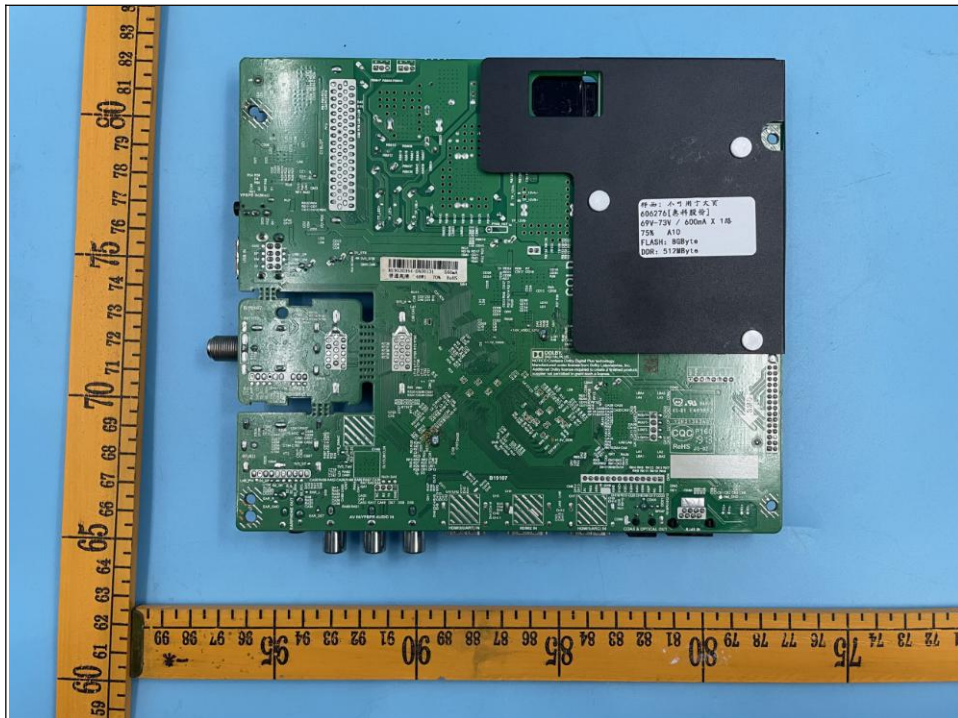

Internal photos of the EUT

Model: SC-4250GTV

BT ANT

Wi-Fi ANT location