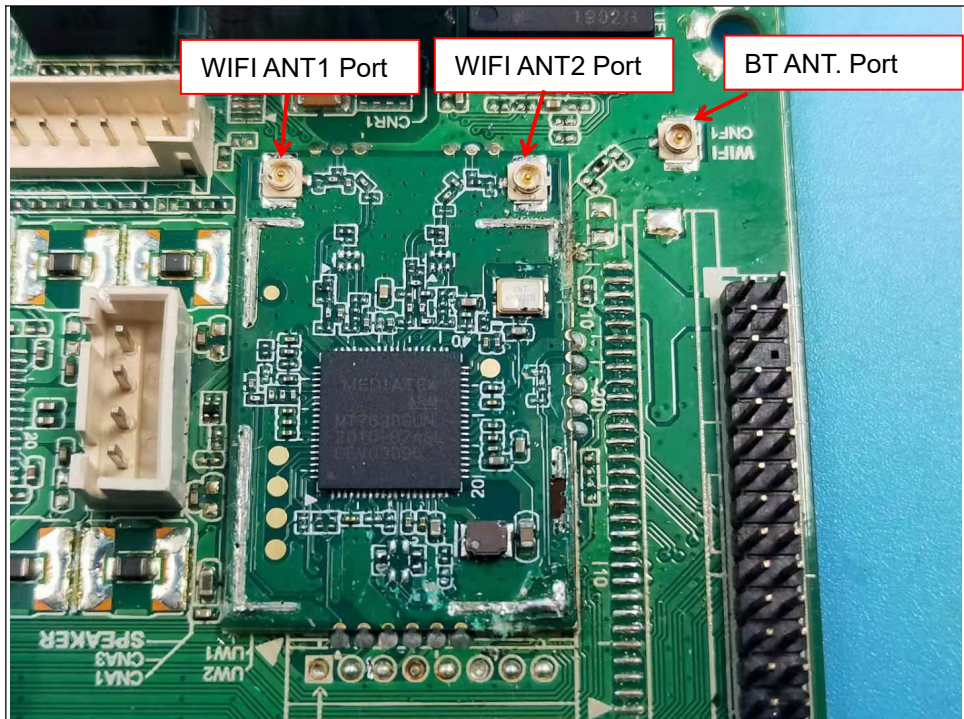

Internal photos of the EUT

Model: SC-4250GTV

BT ANT

Wi-Fi ANT location