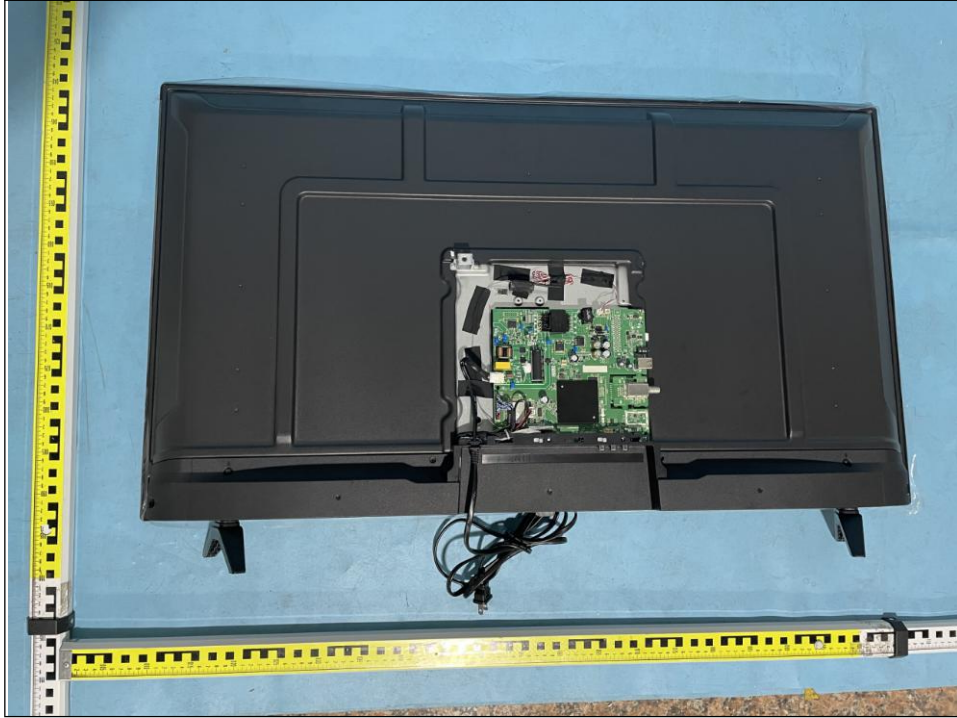

Internal photos of the EUT

Model: SC-4250GTV

BT ANT

Wi-Fi ANT location