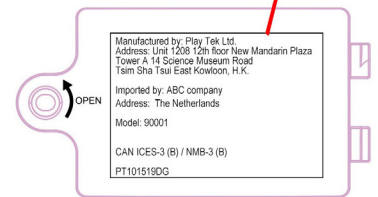

INTERTEK TESTING SERVICE

Equipment Photographs

(External)

INTERTEK TESTING SERVICE

Equipment Photographs

(External)

注意CE字樣要夠1cm高

貼紙