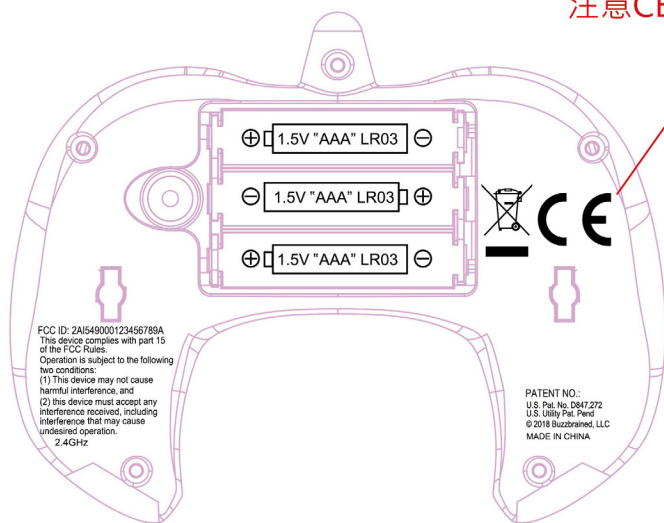

INTERTEK TESTING SERVICE

Equipment Photographs

(External)

INTERTEK TESTING SERVICE

Equipment Photographs

(External)

注意CE字樣要夠1cm高

貼紙