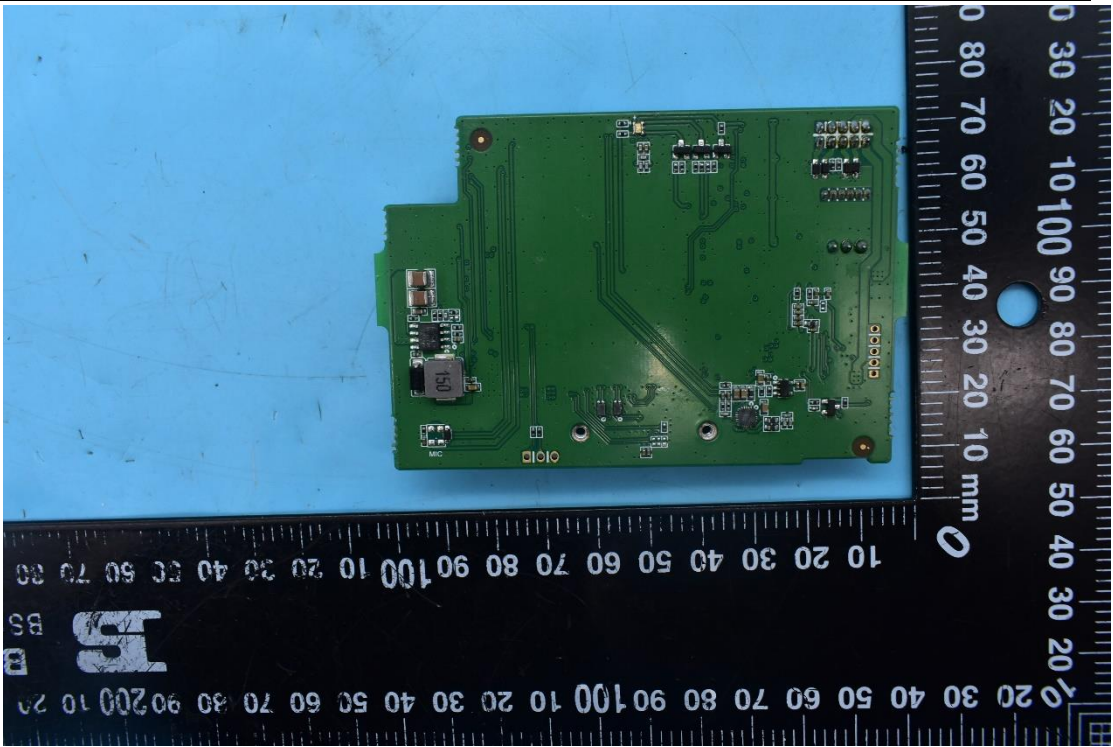

# FCC ID:2AI4T-XDKR00

## Internal Photos

## 2. Antenna view