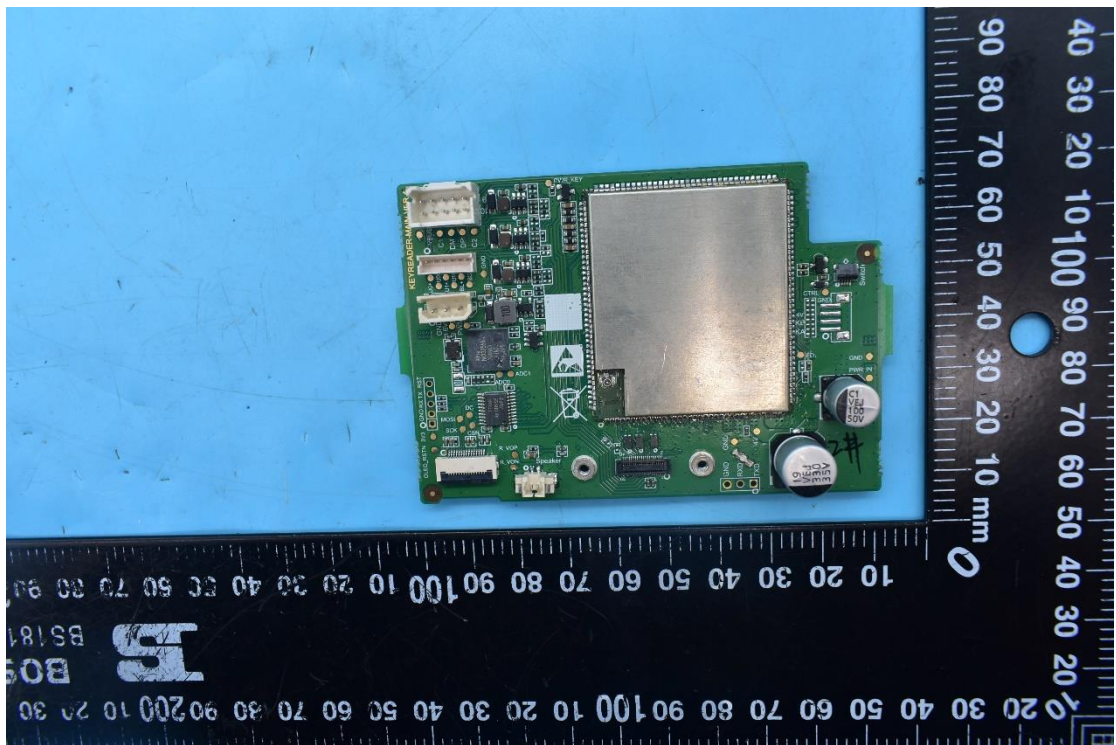

# FCC ID:2AI4T-XDKR00

## Internal Photos

## 2. Antenna view