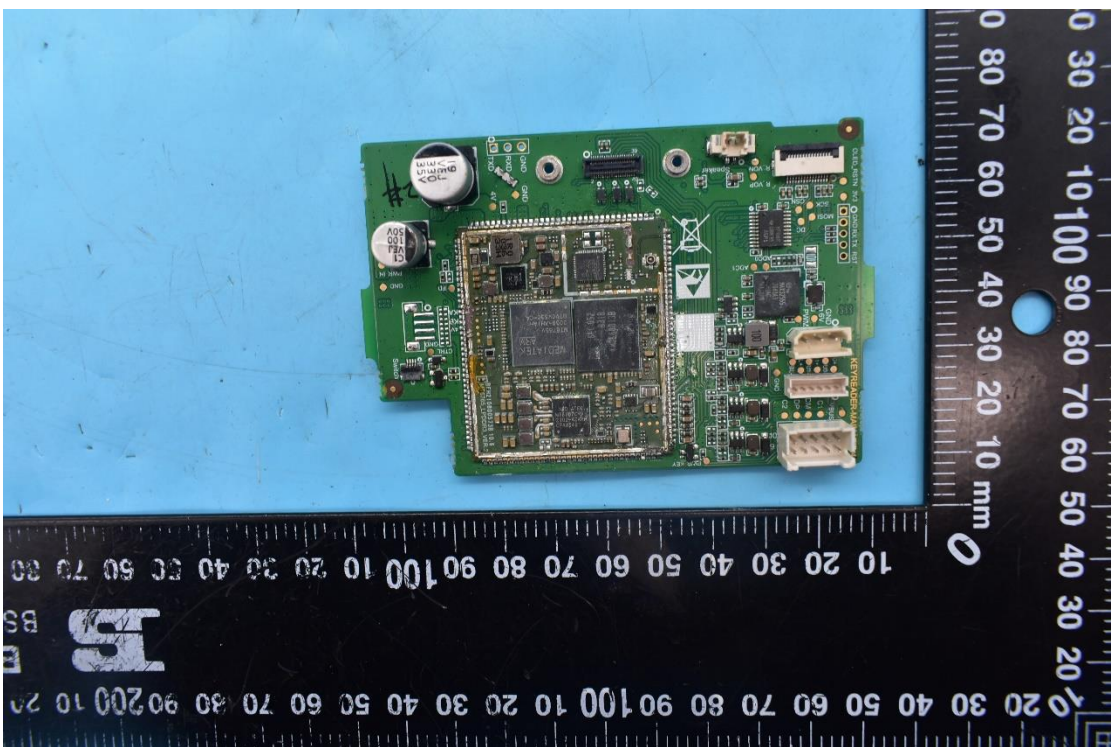

# FCC ID:2AI4T-XDKR00

## Internal Photos

## 2. Antenna view