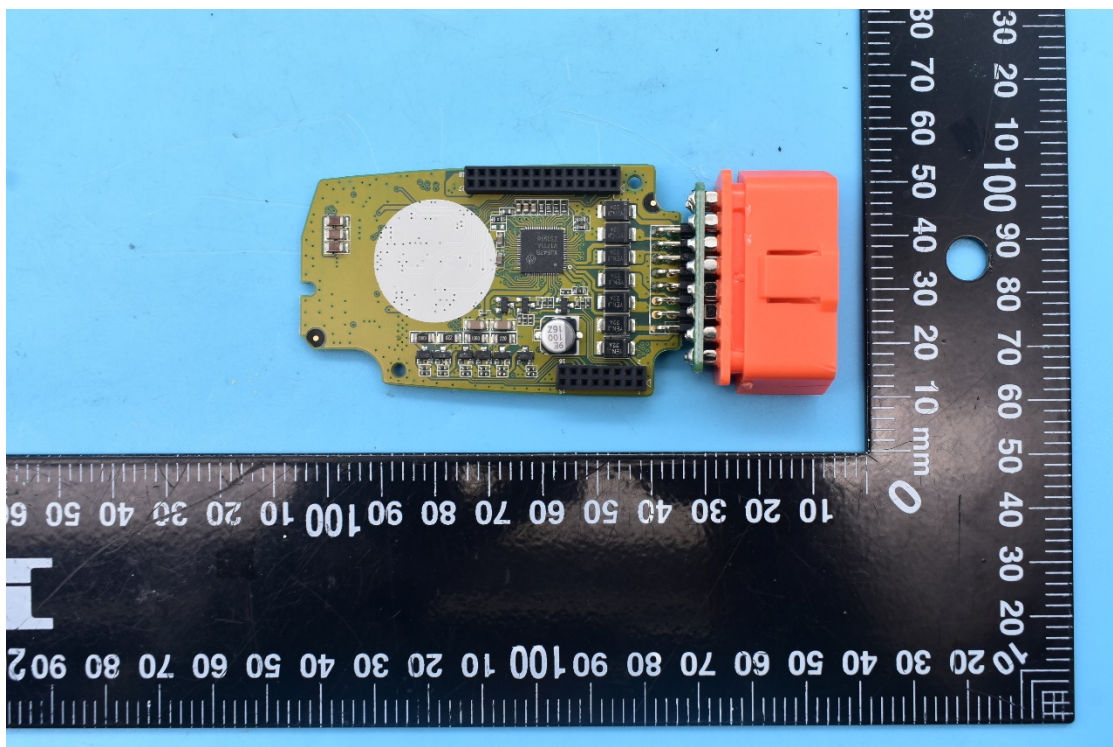

FCC ID:2AI4T-XDMO00

Internal Photos

1. EUT uncover view

2. Antenna view