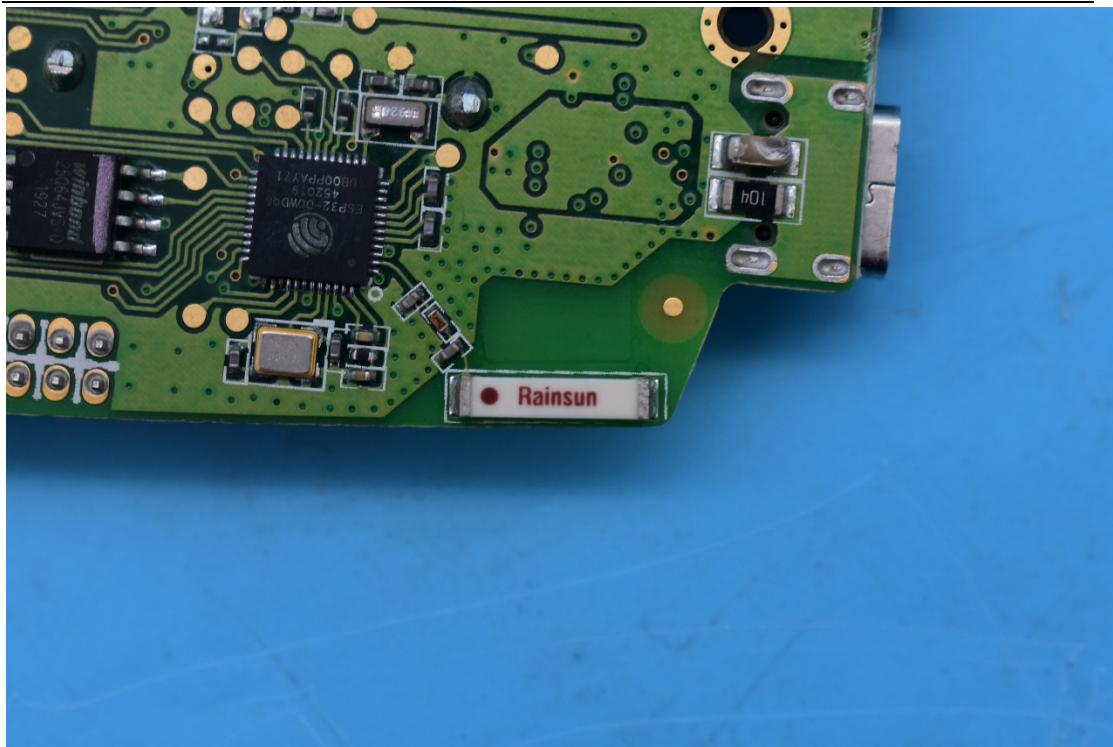

FCC ID:2AI4T-XDMO00

Internal Photos

1. EUT uncover view

2. Antenna view