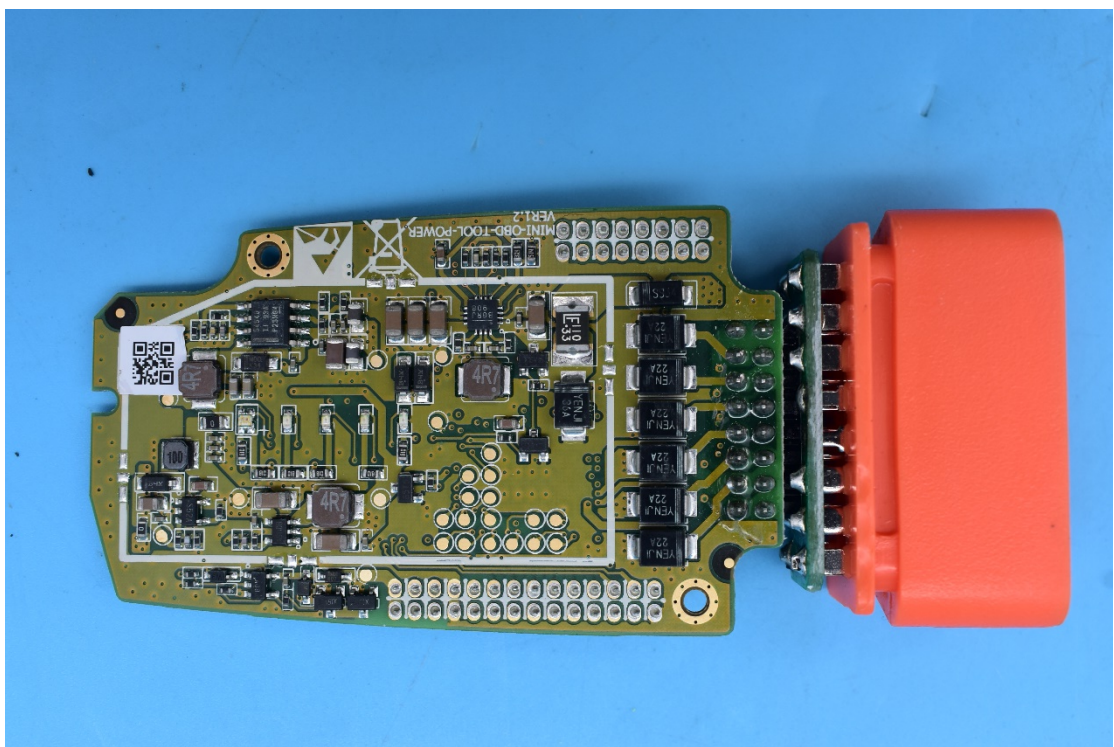

FCC ID:2AI4T-XDMO00

Internal Photos

1. EUT uncover view

2. Antenna view