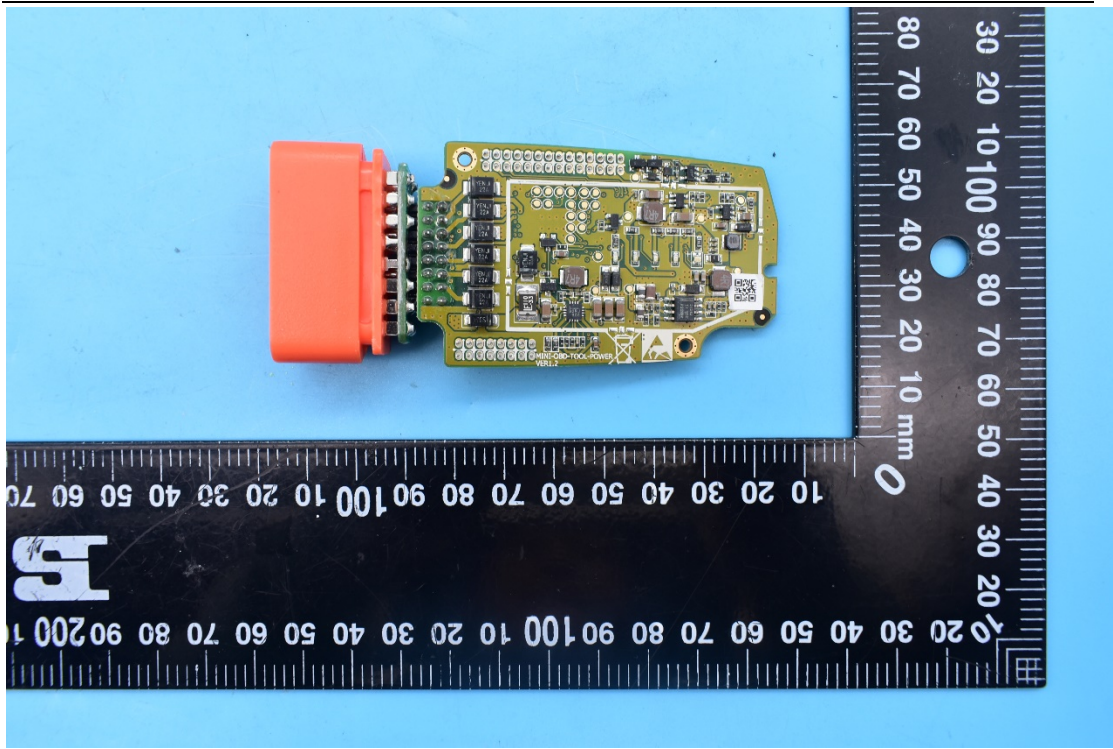

FCC ID:2AI4T-XDMO00

Internal Photos

1. EUT uncover view

2. Antenna view