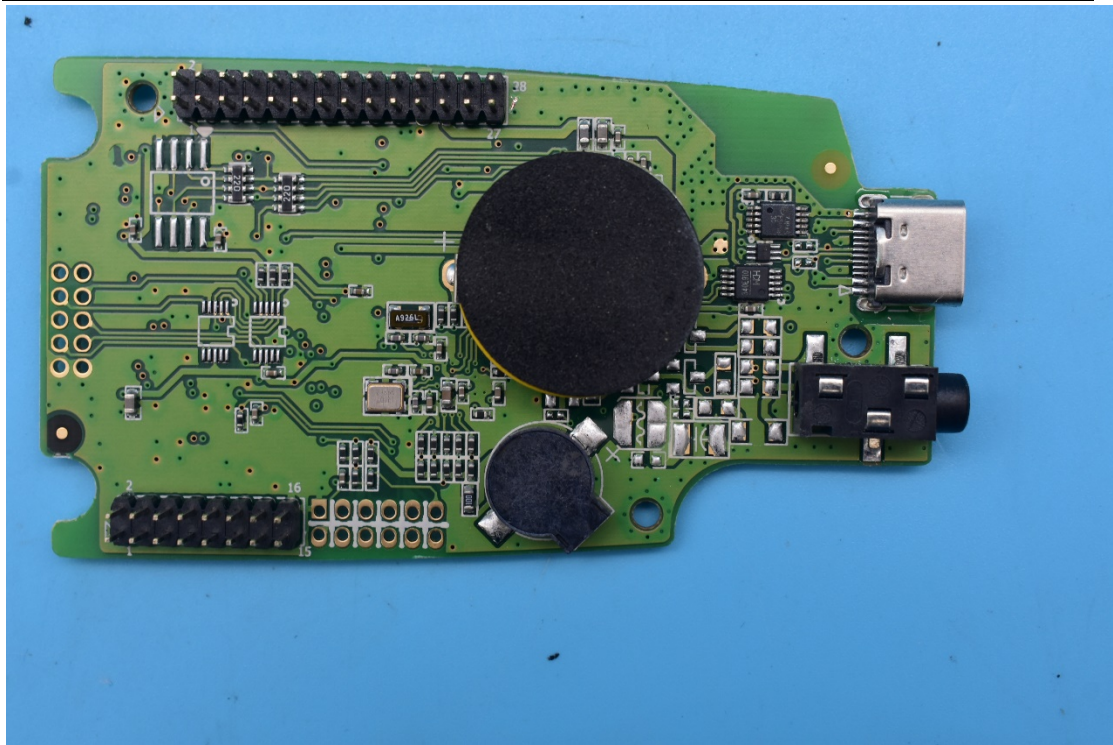

FCC ID:2AI4T-XDMO00

Internal Photos

1. EUT uncover view

2. Antenna view