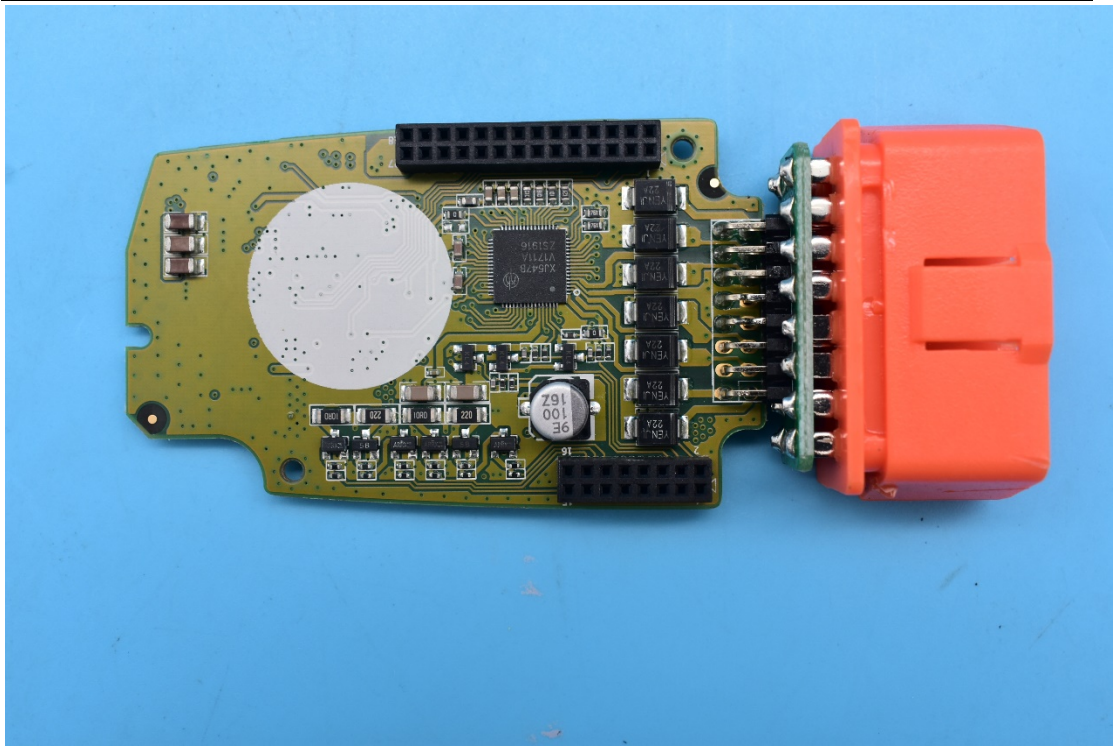

FCC ID:2AI4T-XDMO00

Internal Photos

1. EUT uncover view

2. Antenna view