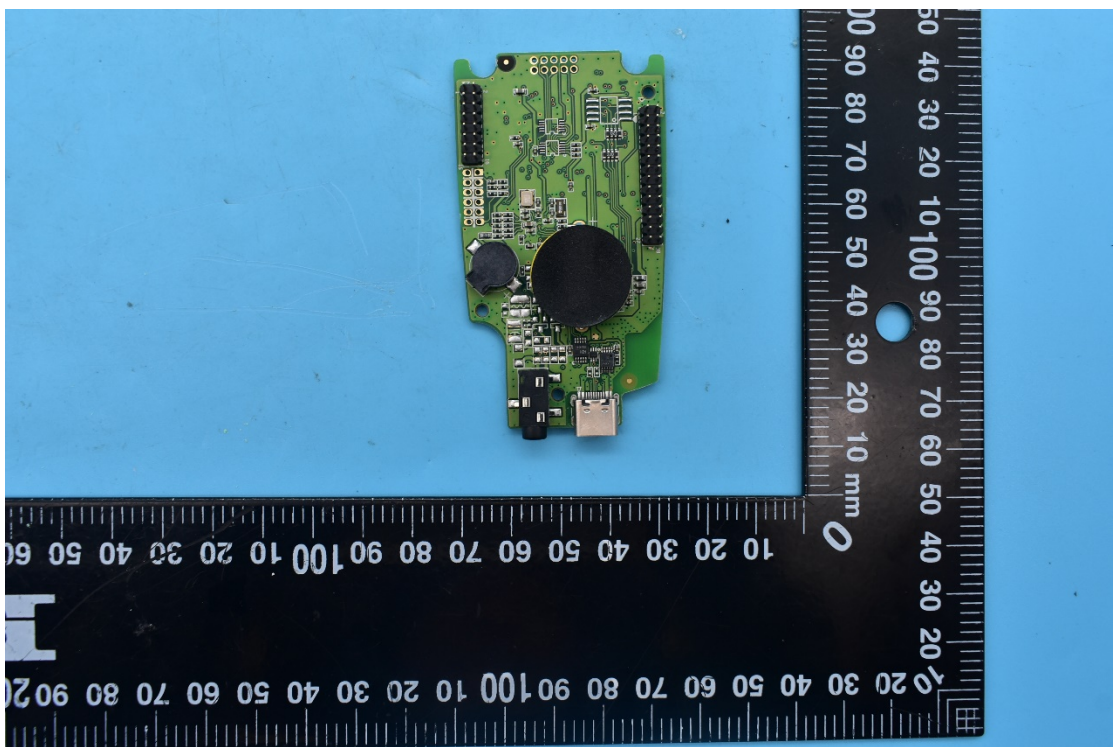

FCC ID:2AI4T-XDMO00

Internal Photos

1. EUT uncover view

2. Antenna view