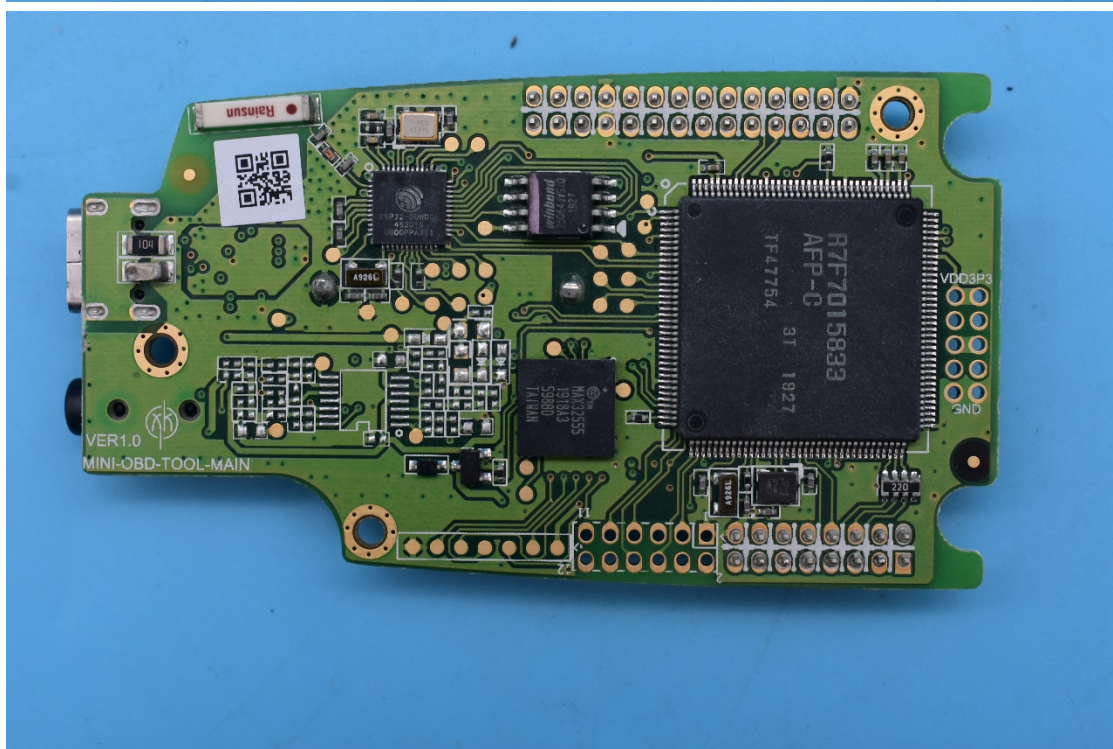

FCC ID:2AI4T-XDMO00

Internal Photos

1. EUT uncover view

2. Antenna view