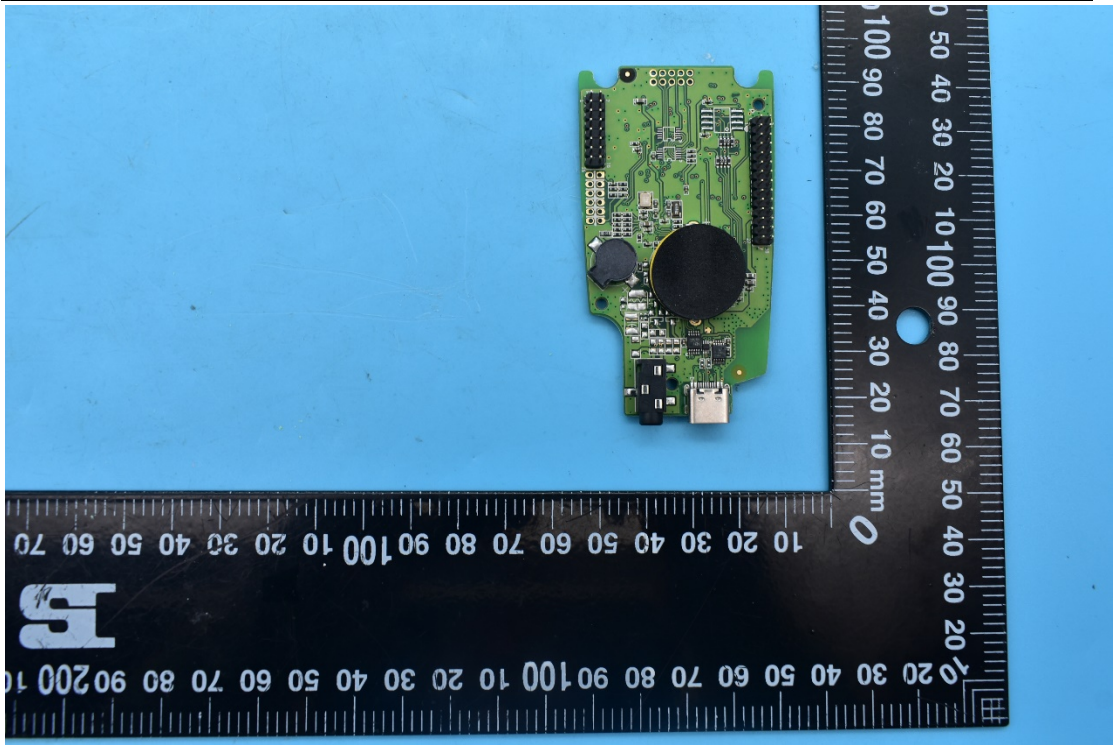

FCC ID:2AI4T-XDMO00

Internal Photos

1. EUT uncover view

2. Antenna view