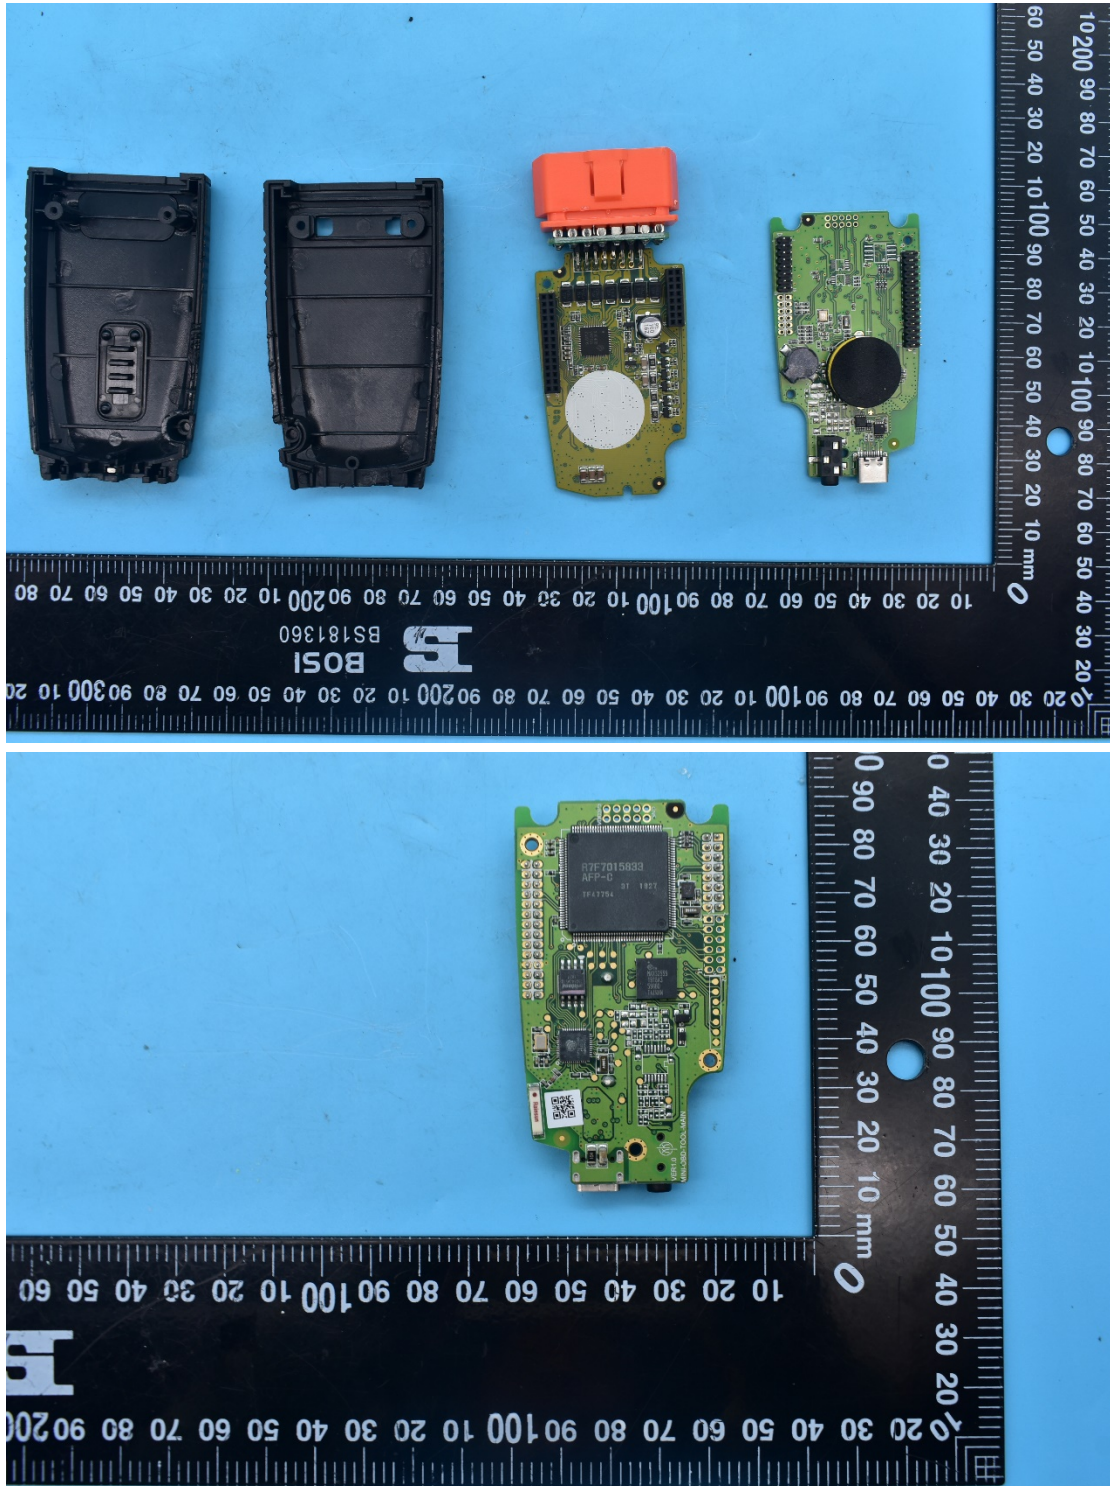

FCC ID:2AI4T-XDMO00

Internal Photos

1. EUT uncover view

2. Antenna view