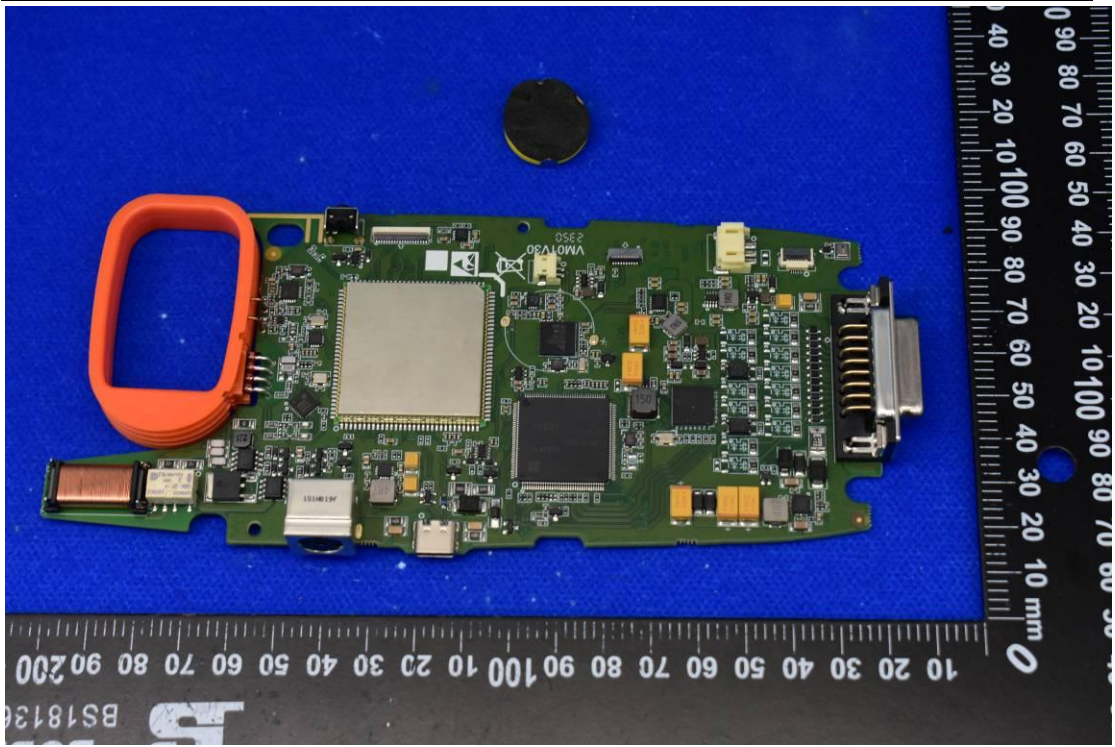

FCC ID: 2AI4T-XDKMP0 IC: 32305- XDKMP0

## Internal Photos

### 1. EUT uncover view

## 2. Antenna view