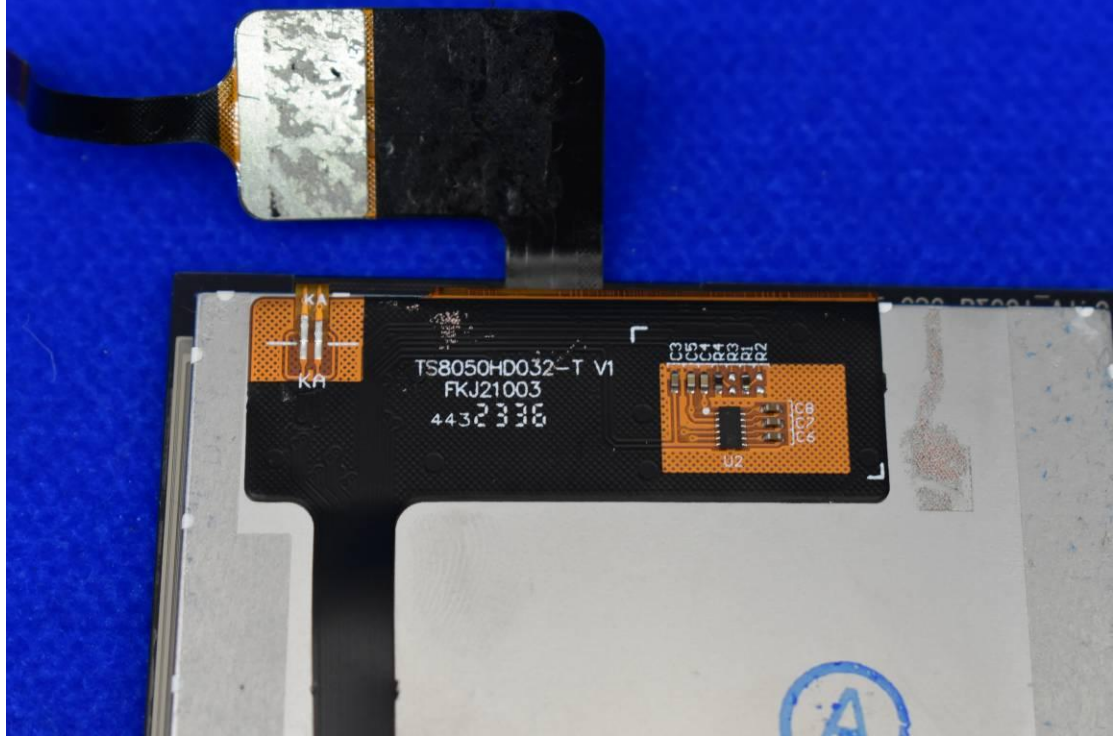

FCC ID: 2AI4T-XDKMP0 IC: 32305- XDKMP0

## Internal Photos

### 1. EUT uncover view

## 2. Antenna view