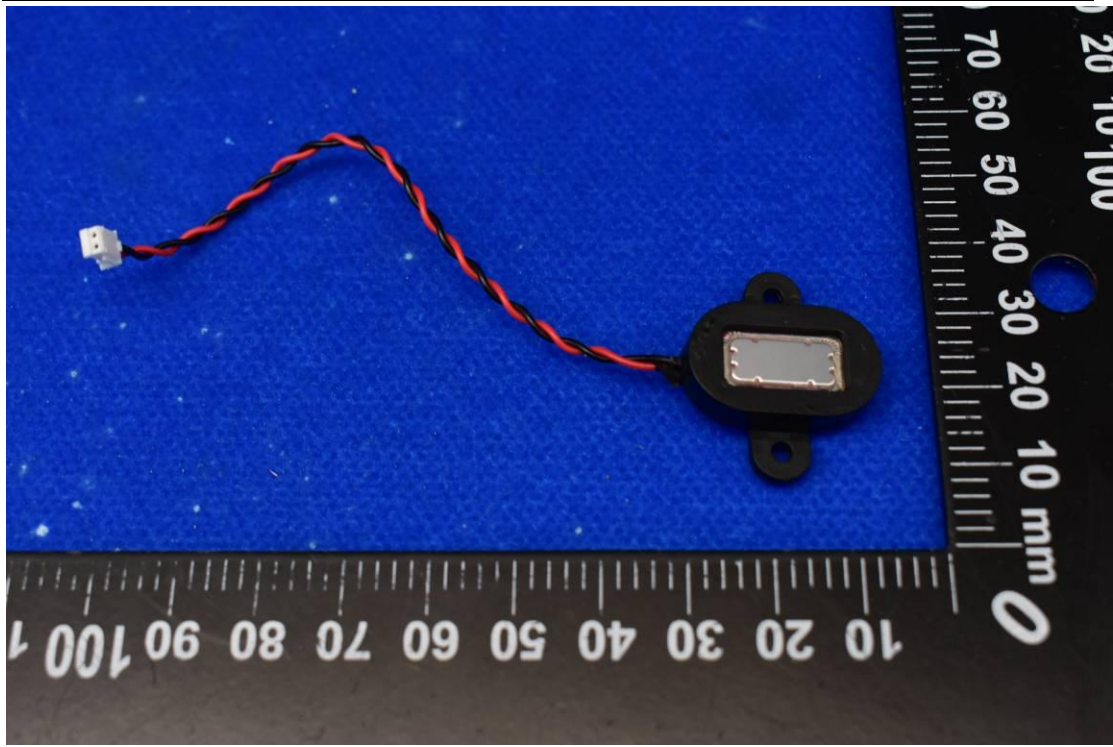

FCC ID: 2AI4T-XDKMP0 IC: 32305- XDKMP0

## Internal Photos

## 2. Antenna view