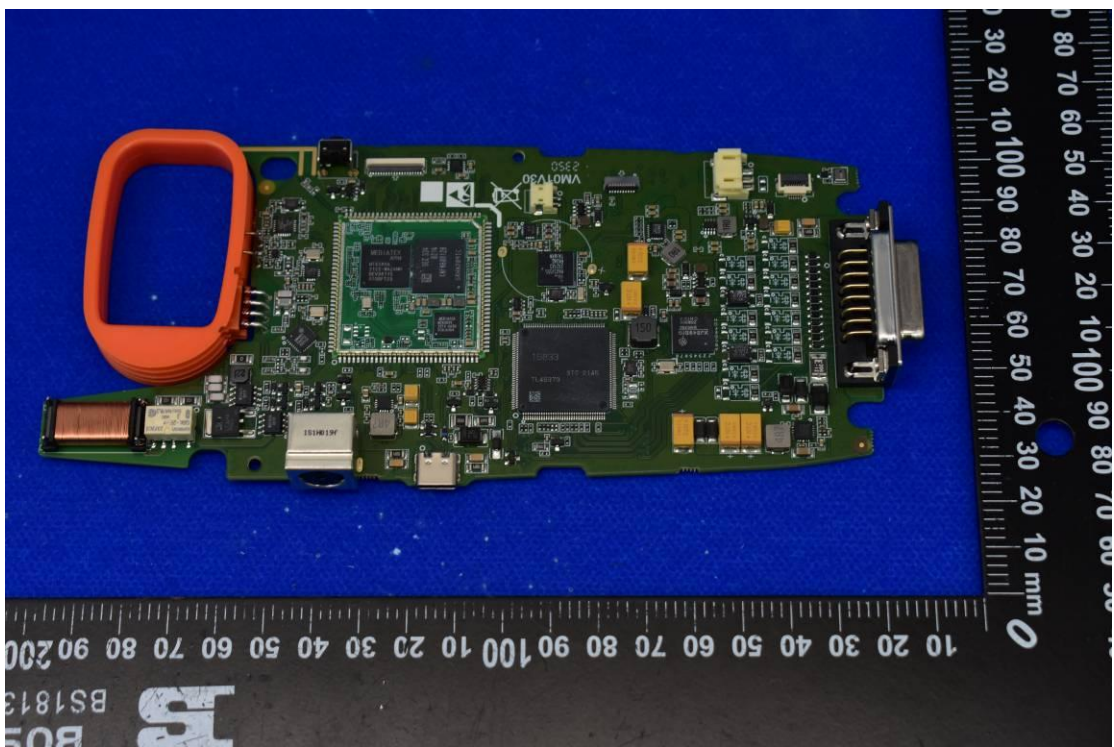

FCC ID: 2AI4T-XDKMP0 IC: 32305- XDKMP0

## Internal Photos

### 1. EUT uncover view

## 2. Antenna view