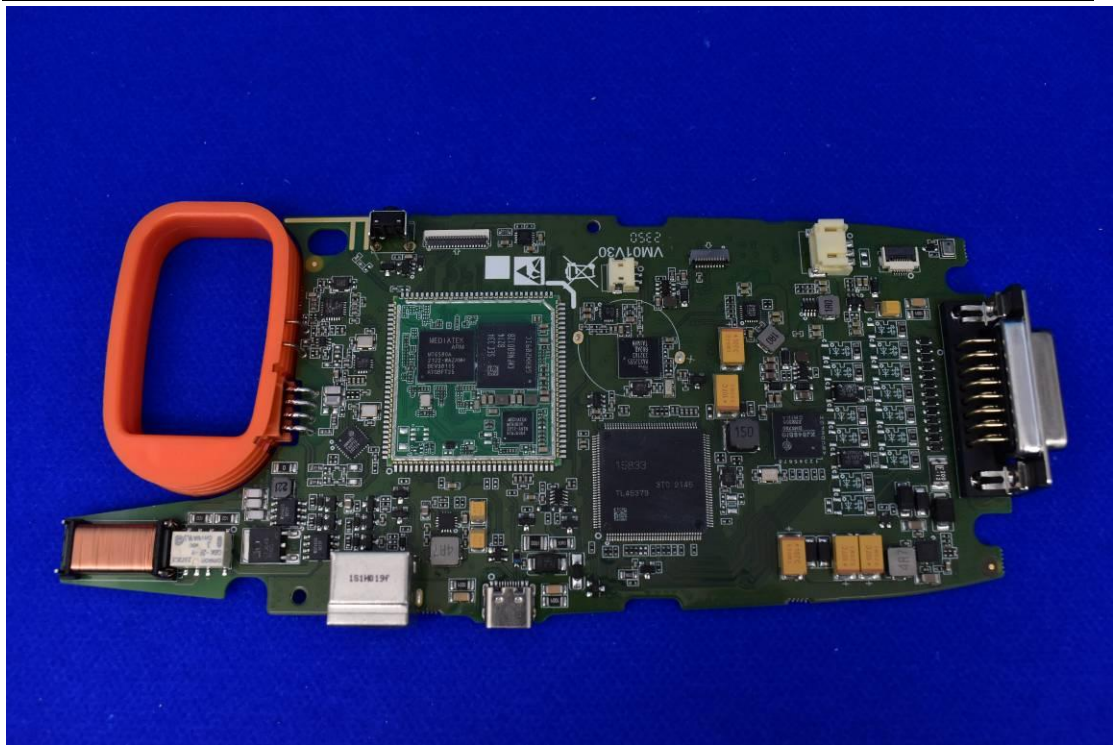

FCC ID: 2AI4T-XDKMP0 IC: 32305- XDKMP0

## Internal Photos

### 1. EUT uncover view

## 2. Antenna view