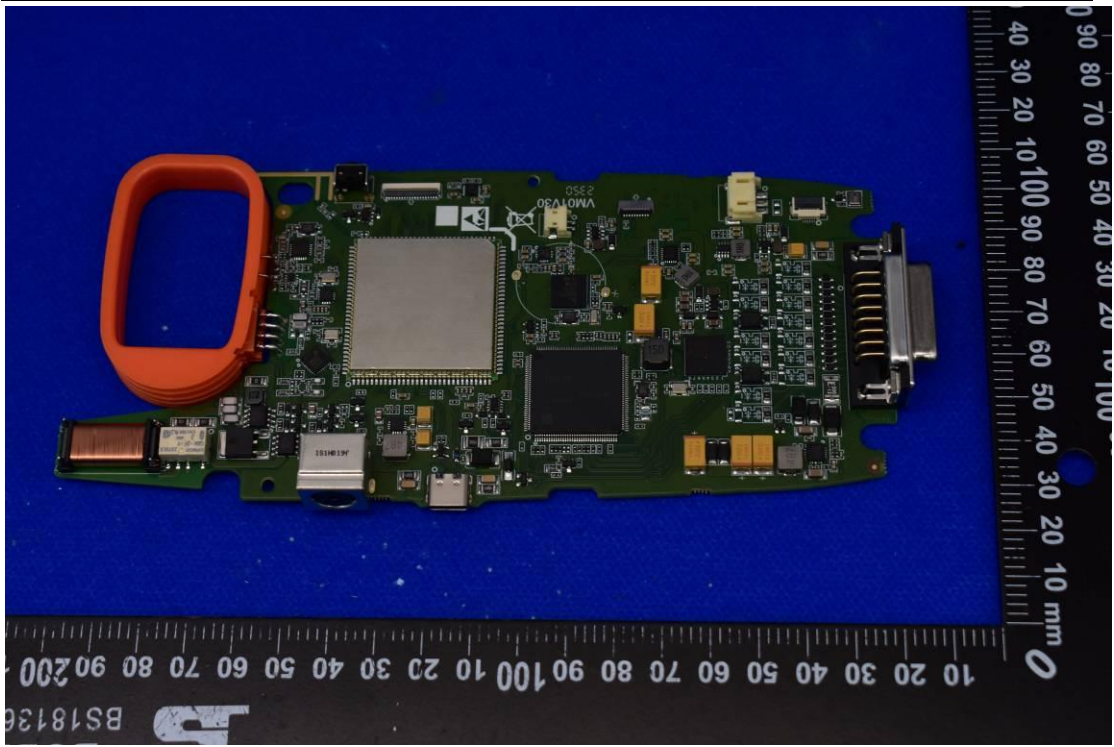

FCC ID: 2AI4T-XDKMP0 IC: 32305- XDKMP0

## Internal Photos

### 1. EUT uncover view

## 2. Antenna view