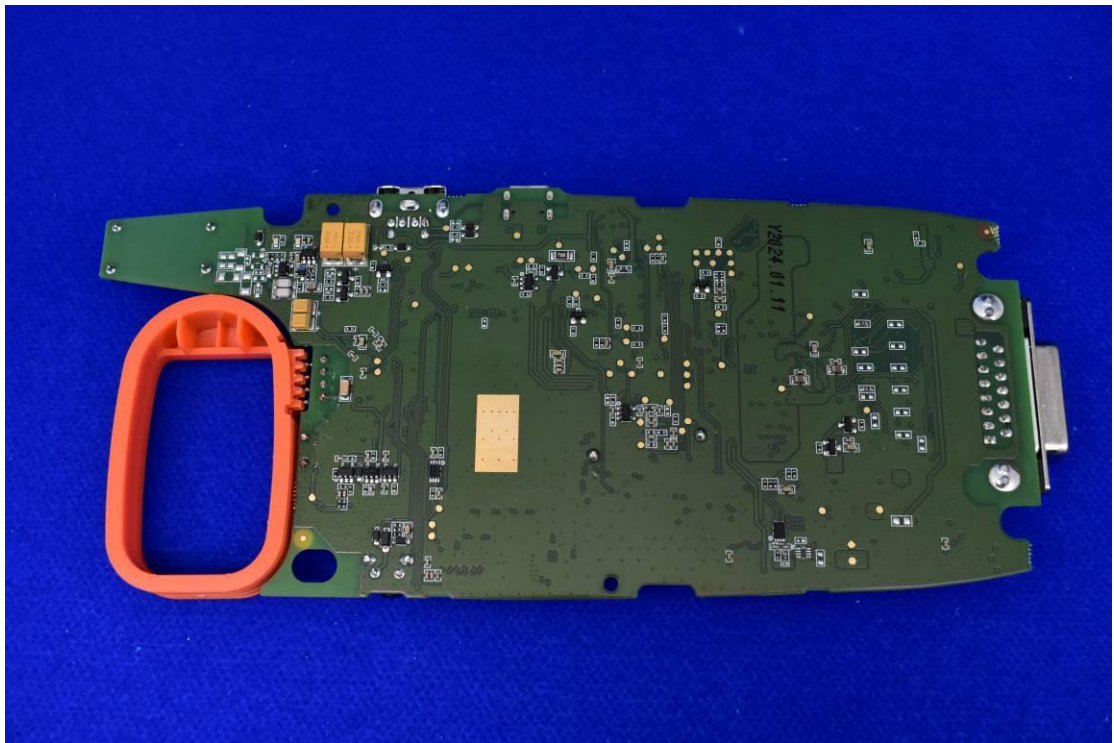

FCC ID: 2AI4T-XDKMP0 IC: 32305- XDKMP0

## Internal Photos

### 1. EUT uncover view

## 2. Antenna view