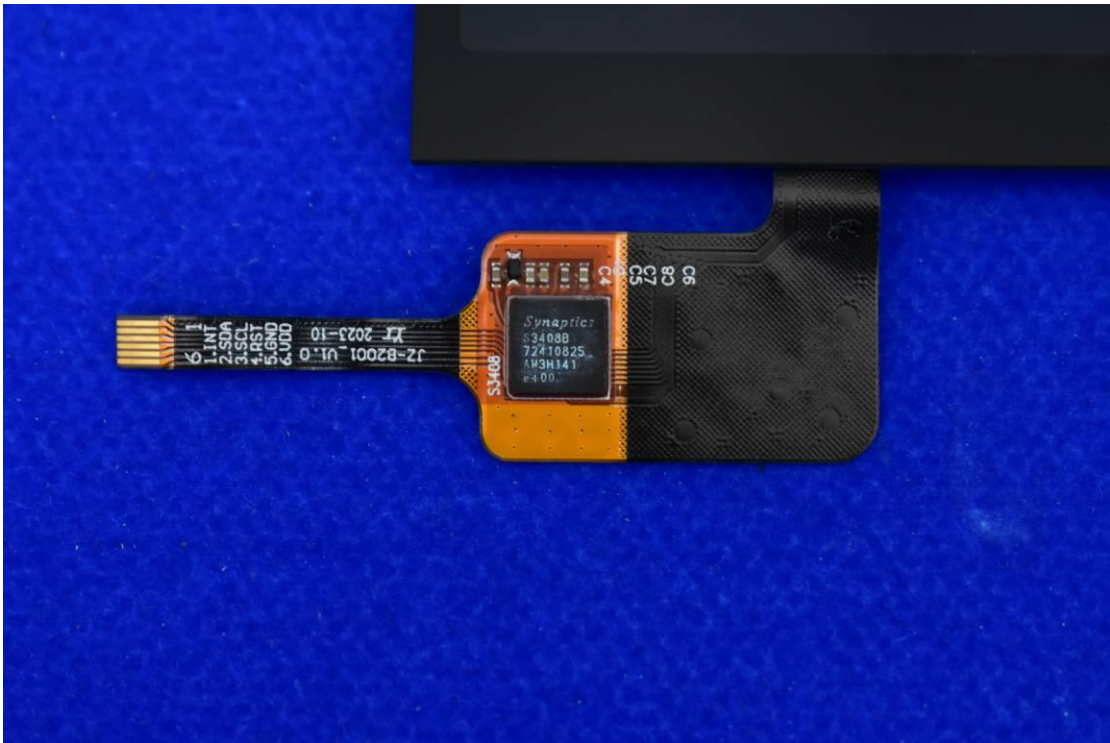

FCC ID: 2AI4T-XDKMP0 IC: 32305- XDKMP0

## Internal Photos

### 1. EUT uncover view

## 2. Antenna view