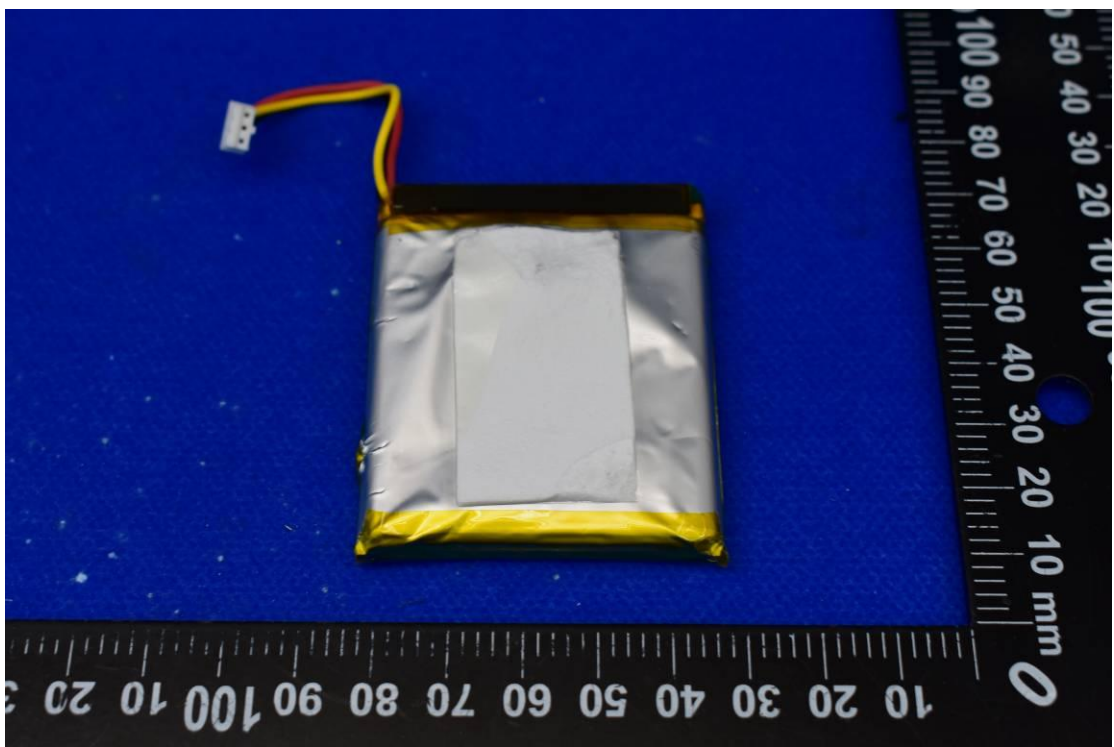

FCC ID: 2AI4T-XDKMP0 IC: 32305- XDKMP0

## Internal Photos

## 2. Antenna view