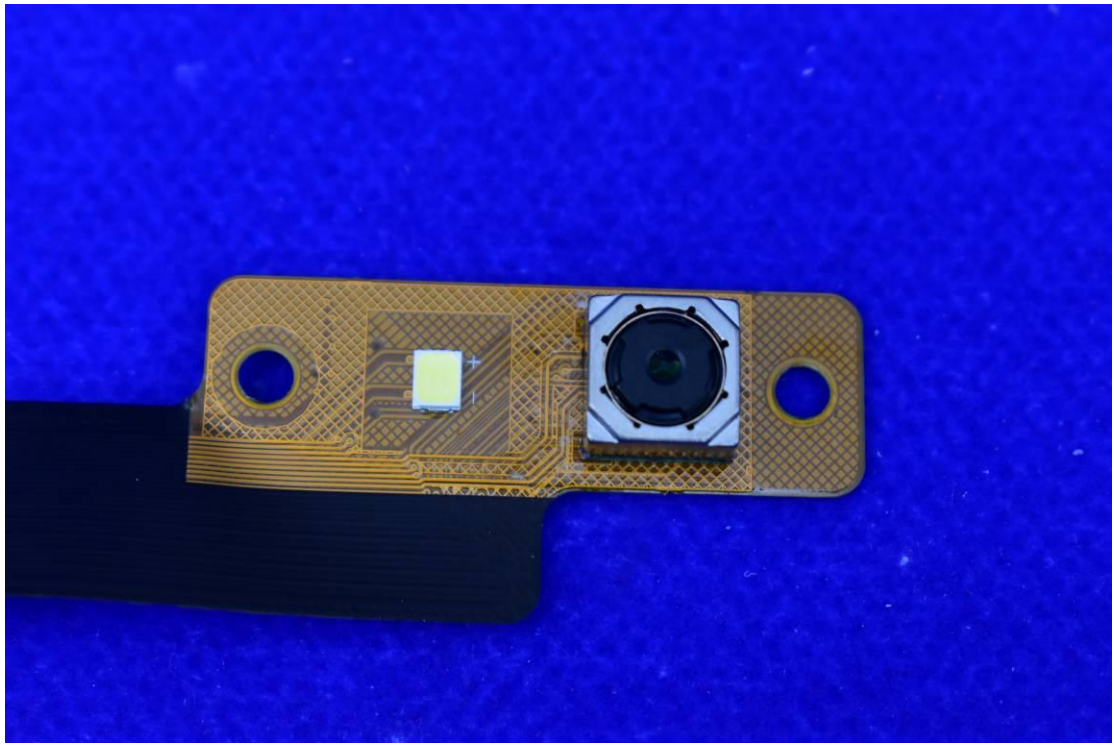

FCC ID: 2AI4T-XDKMP0 IC: 32305- XDKMP0

## Internal Photos

### 1. EUT uncover view

## 2. Antenna view