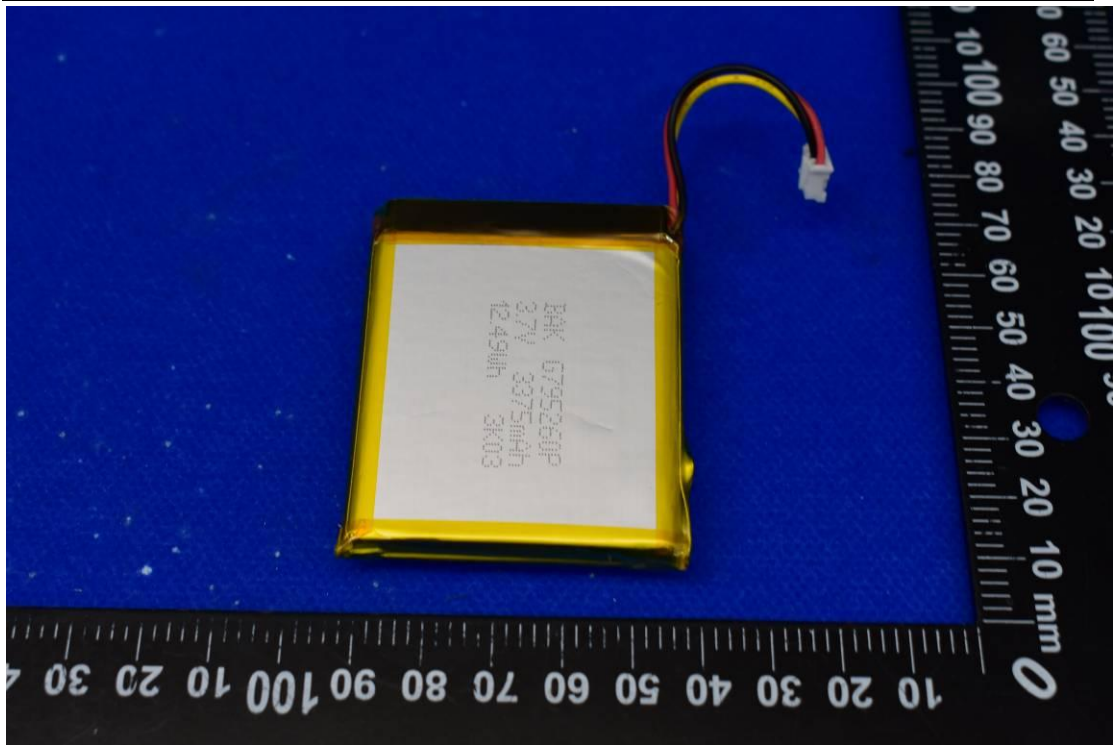

FCC ID: 2AI4T-XDKMP0 IC: 32305- XDKMP0

## Internal Photos

### 1. EUT uncover view

## 2. Antenna view