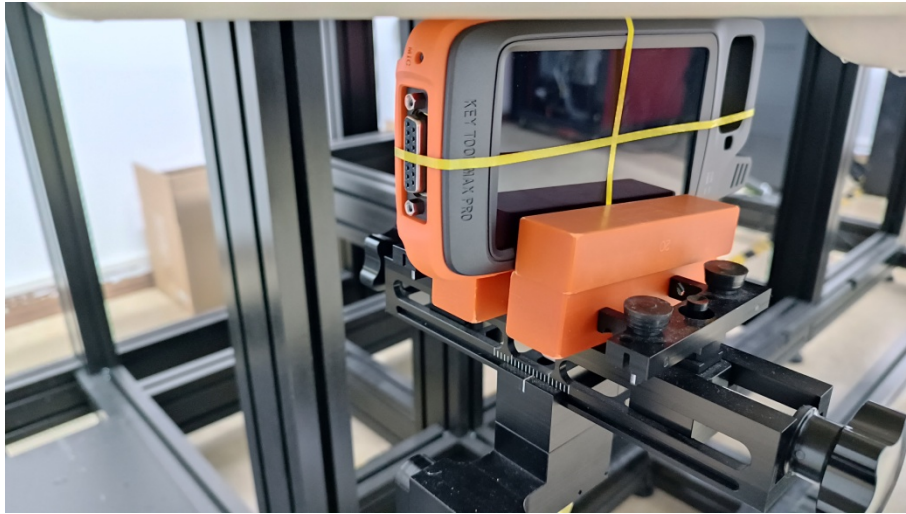

## Annex B Test Setup Photos

### SAR Body

Front Side (Test distance: 0mm)

Back Side (Test distance: 0mm)

Left Side (Test distance: 0mm)

Top Side (Test distance: 0mm)