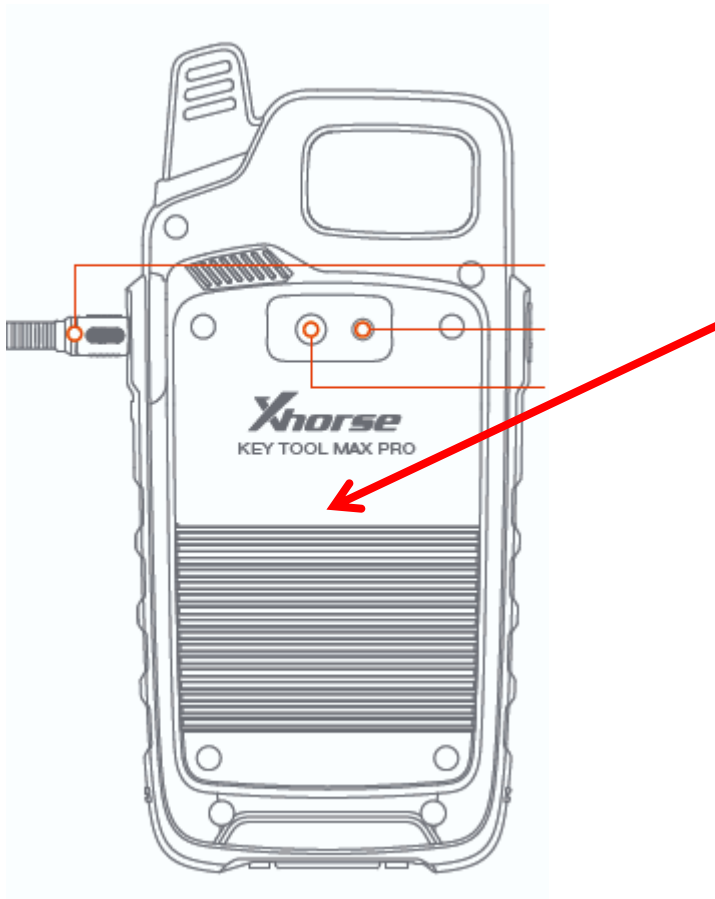

Lable :

Label location:

Material: Synthetic paper

Lable size : 36*11mm

Color: Black text on a silver background

Product label: PET sticker