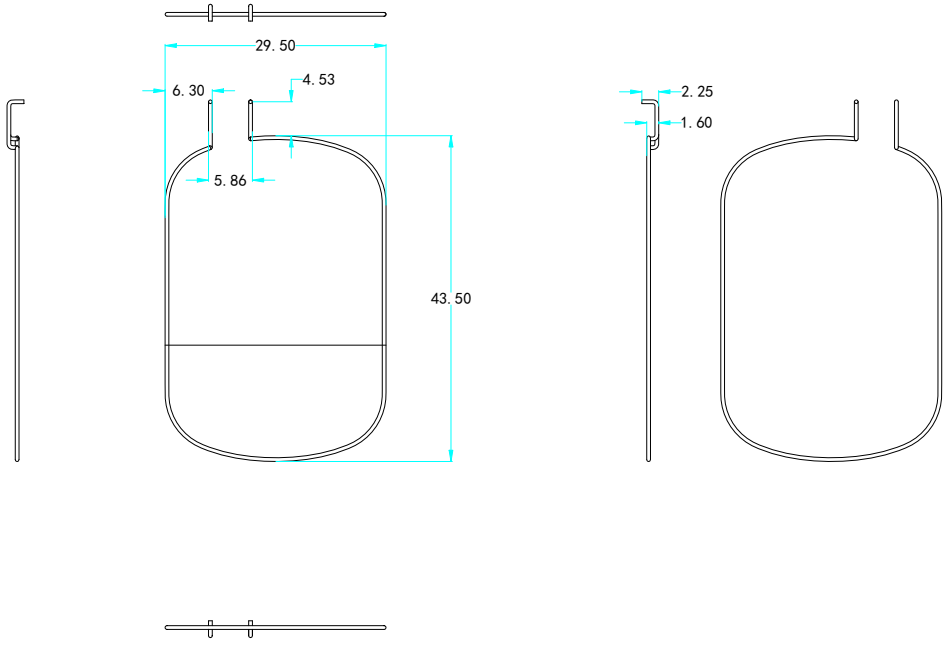

A

B

C

D

E

F

REV	DESCRIPTION	DATE	NAME
A1	NEW RELEASE	06/06/2022	Hu Linhu

<i>Xhorse</i>		SHENZHEN XHORSE ELECTRONICS.,LTD.	
DRAW	DATE	TITLE 天线	
CHKD.	DATE	MATERIAL 镀镍弹簧钢	
APPD.	DATE	SURFACE FINISHING ---	
MODEL 云雀Lite	DWG NO ---		REV A1
P/N ---	SIZE A4	SCALE 1:1	SHEET 1 OF 1