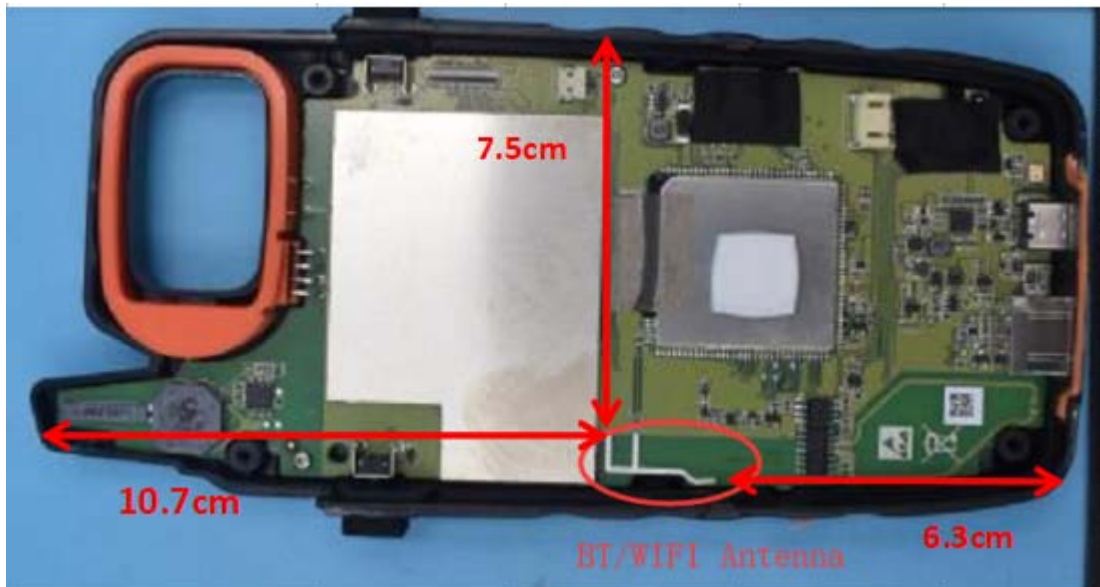

## Annex B Test Setup Photos

EUT Antenna Location:

< Back Side >

**Extremity:**

Front Side

(Test distance: 0mm, Thickness of EUT: 26mm)

Back Side

(Test distance: 0mm, Thickness of EUT: 26mm)

Right Side

(Test distance: 0mm, Thickness of EUT: 26mm)