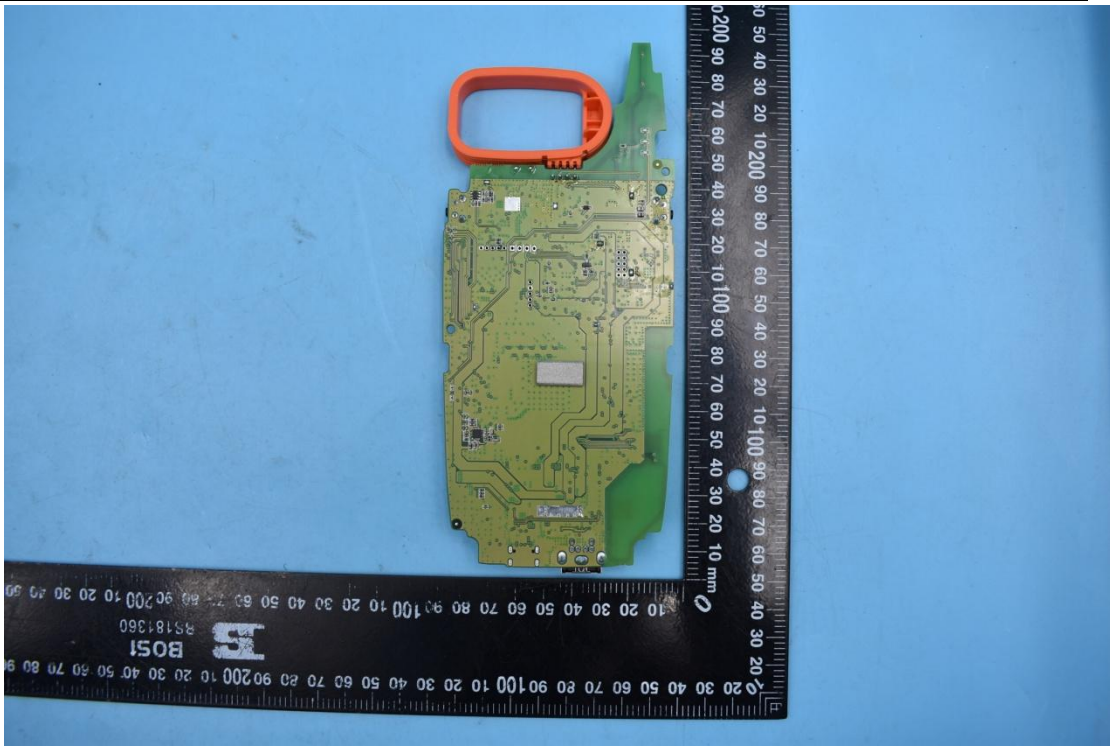

FCC ID:2AI4T-XDKM00

Internal Photos

1. EUT uncover view

2. Antenna view