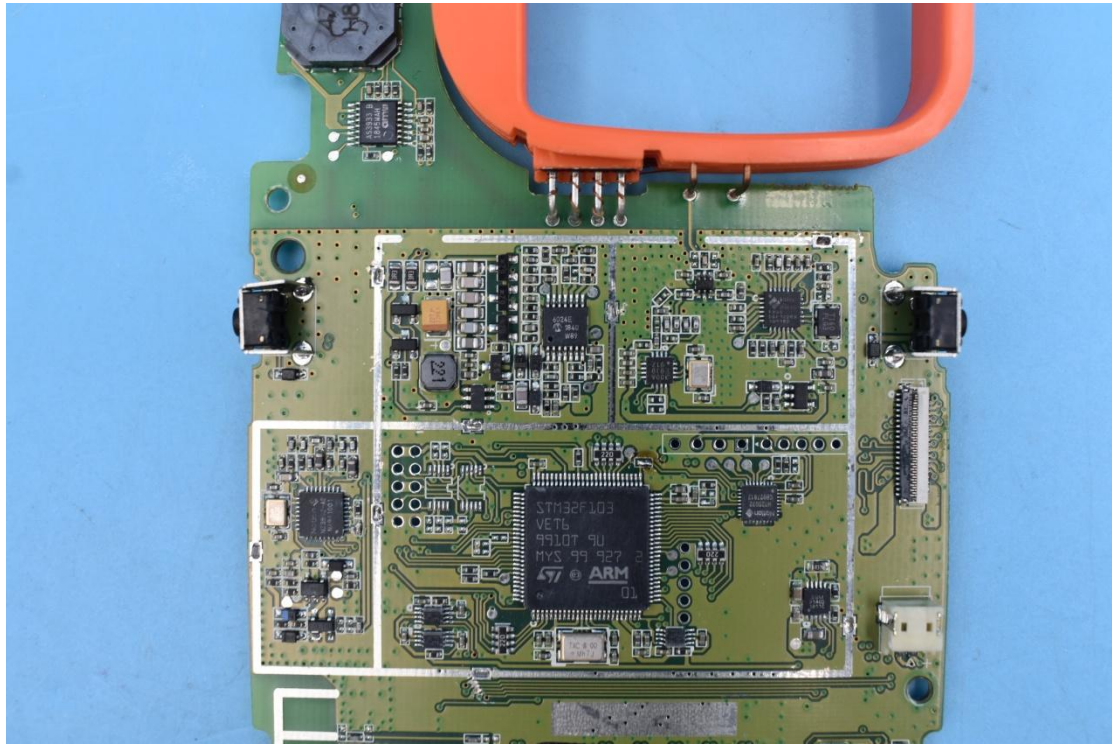

FCC ID:2AI4T-XDKM00

Internal Photos

1. EUT uncover view

2. Antenna view