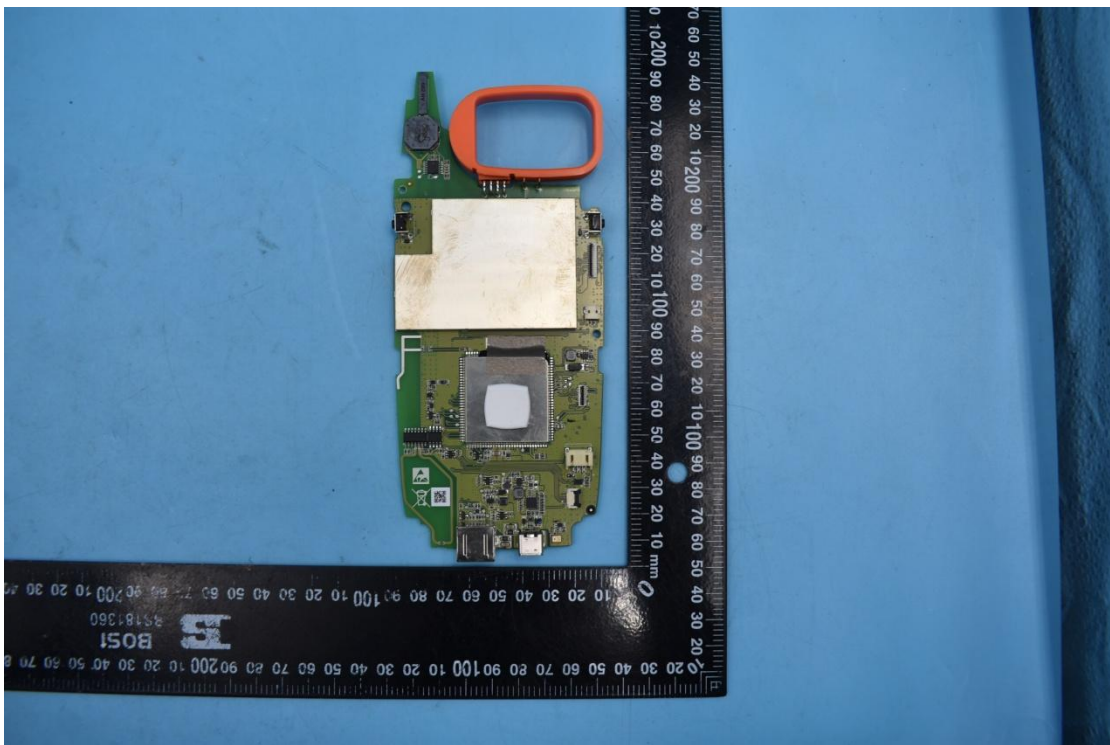

FCC ID:2AI4T-XDKM00

Internal Photos

1. EUT uncover view

2. Antenna view