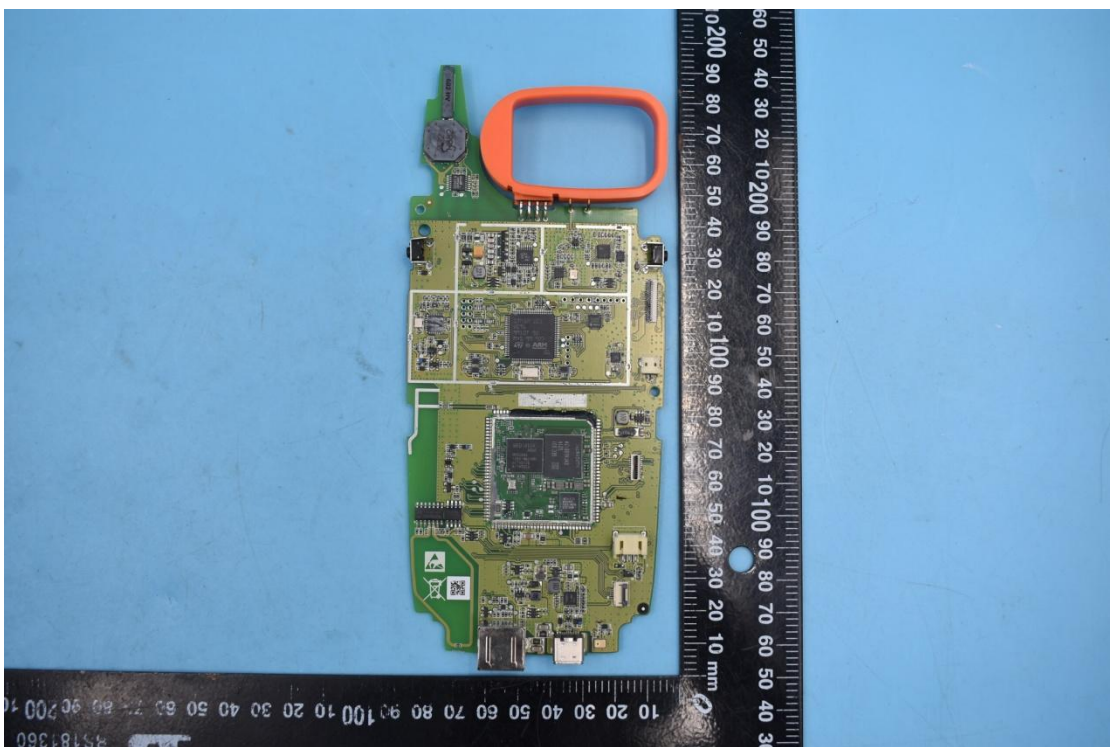

FCC ID:2AI4T-XDKM00

Internal Photos

1. EUT uncover view

2. Antenna view