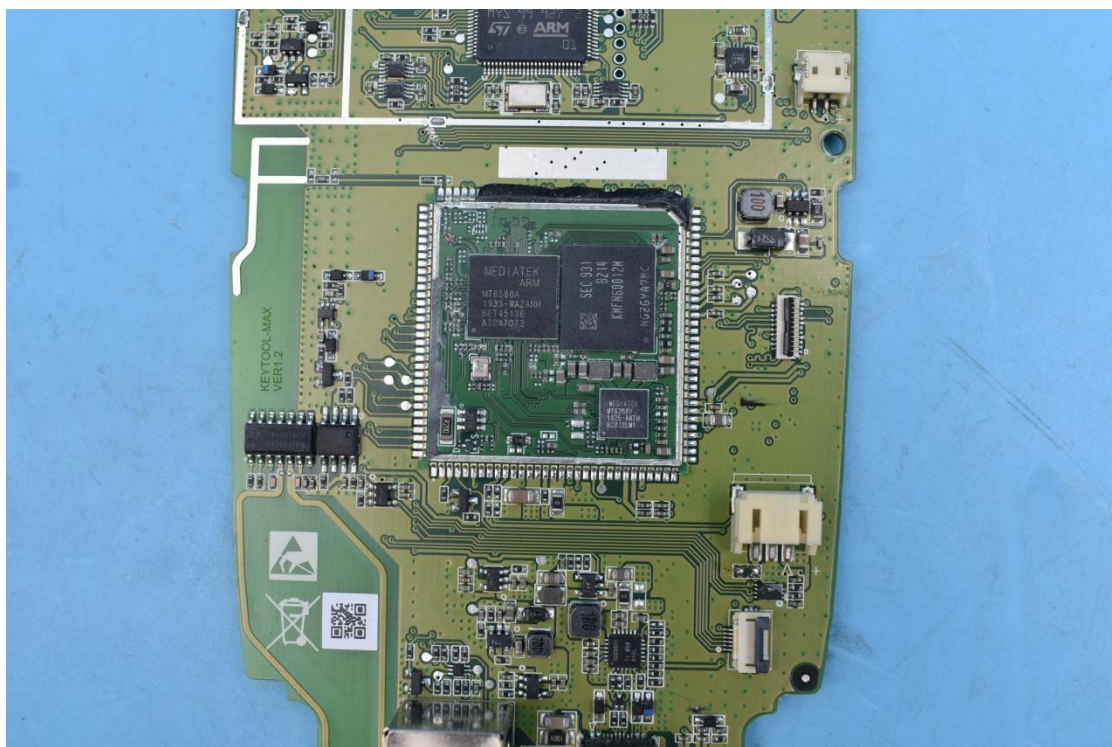

FCC ID:2AI4T-XDKM00

Internal Photos

1. EUT uncover view

2. Antenna view