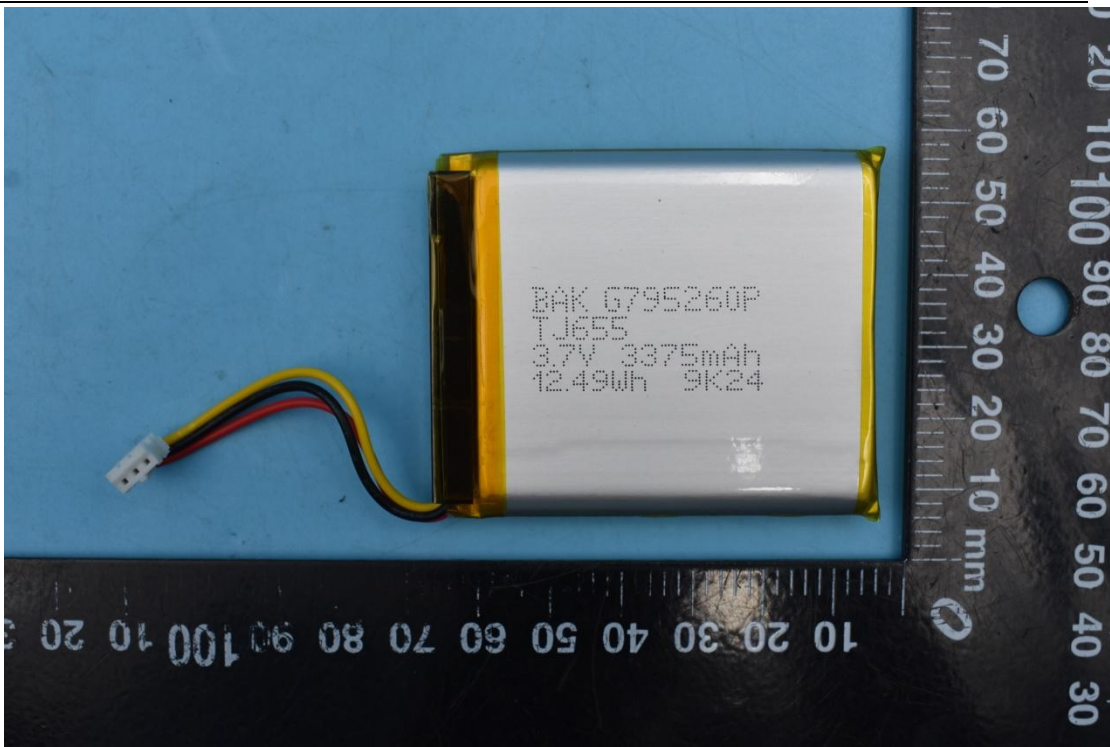

FCC ID:2AI4T-XDKM00

Internal Photos

1. EUT uncover view

2. Antenna view