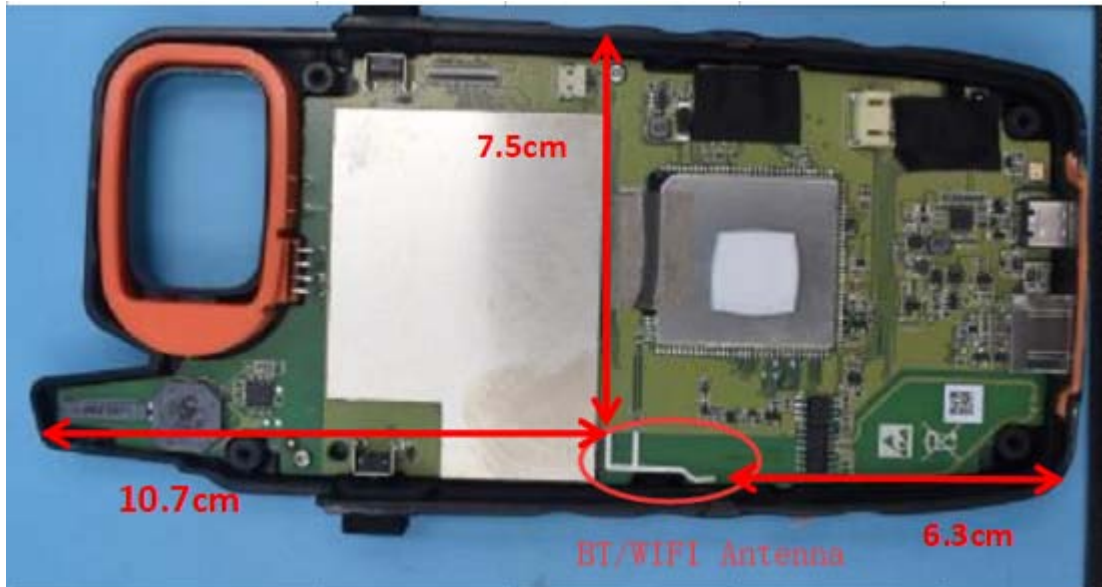

Annex B Test Setup Photos

EUT Antenna Location:

< Back Side >

Extremity:

Front Side

(Test distance: 0mm, Thickness of EUT: 26mm)

Back Side

(Test distance: 0mm, Thickness of EUT: 26mm)

Right Side

(Test distance: 0mm, Thickness of EUT: 26mm)