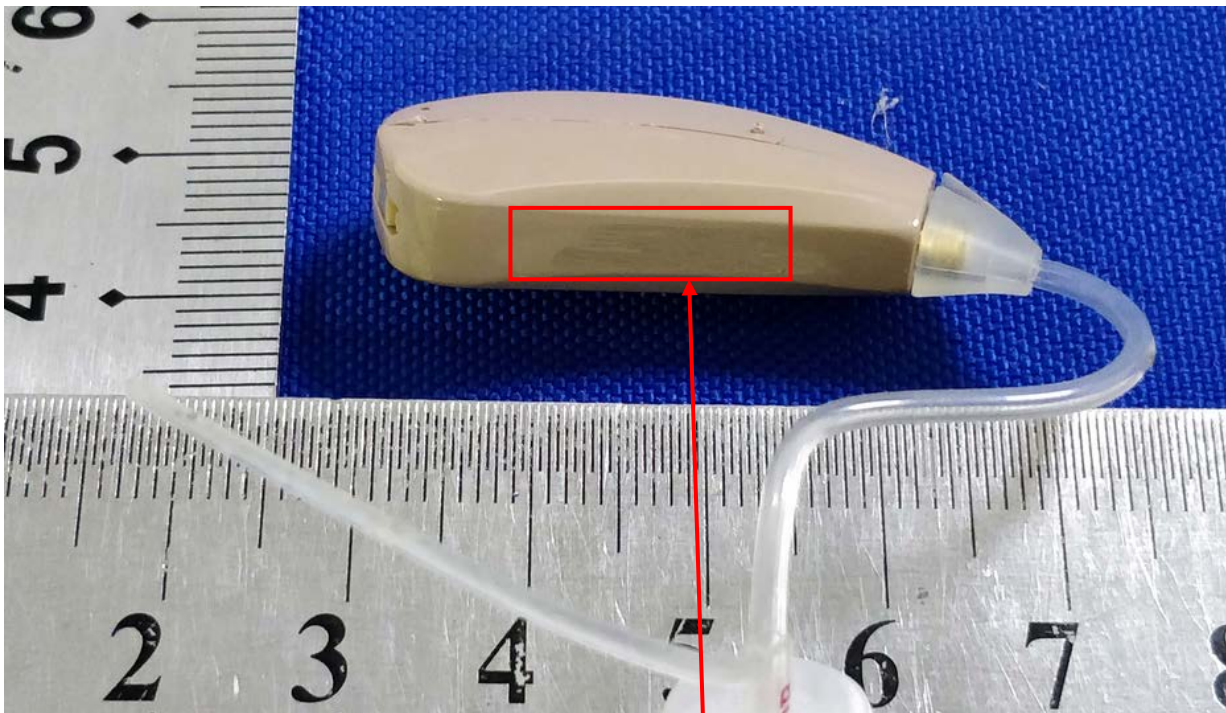

# Label Artwork and Location

Model: HA-802

Label:

NewSound  
FCC ID: 2A14QHA-802

Size: L\*W= 3.2×16.4mm

Location