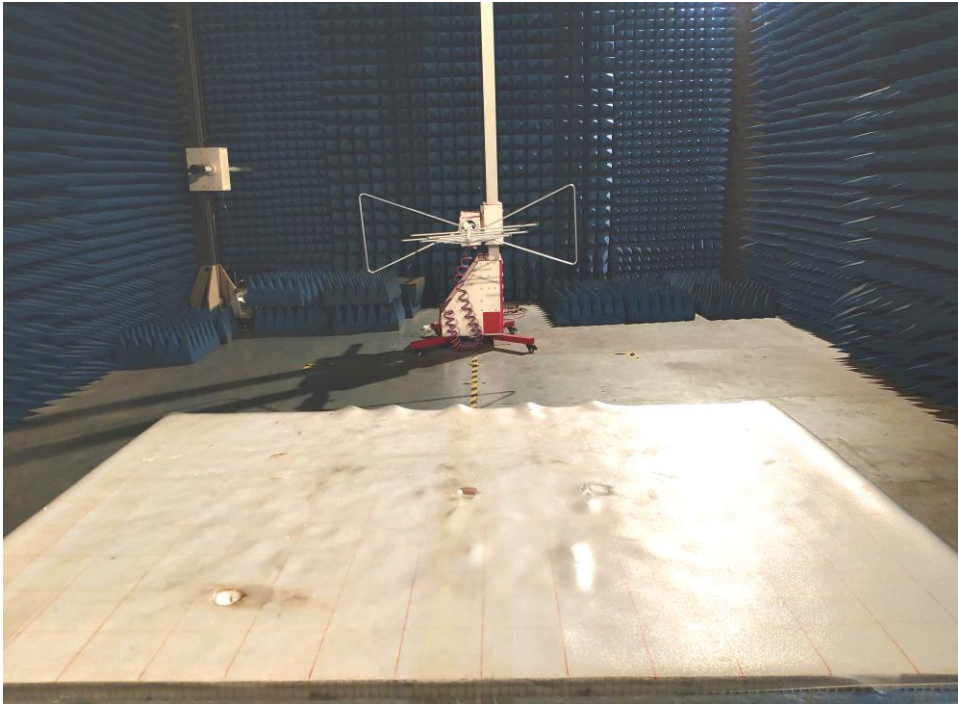

Appendix A: Photographs of Test Setup

Product: BTE Hearing Aids

Model: HA-802

Radiated Emission

Conducted Emission