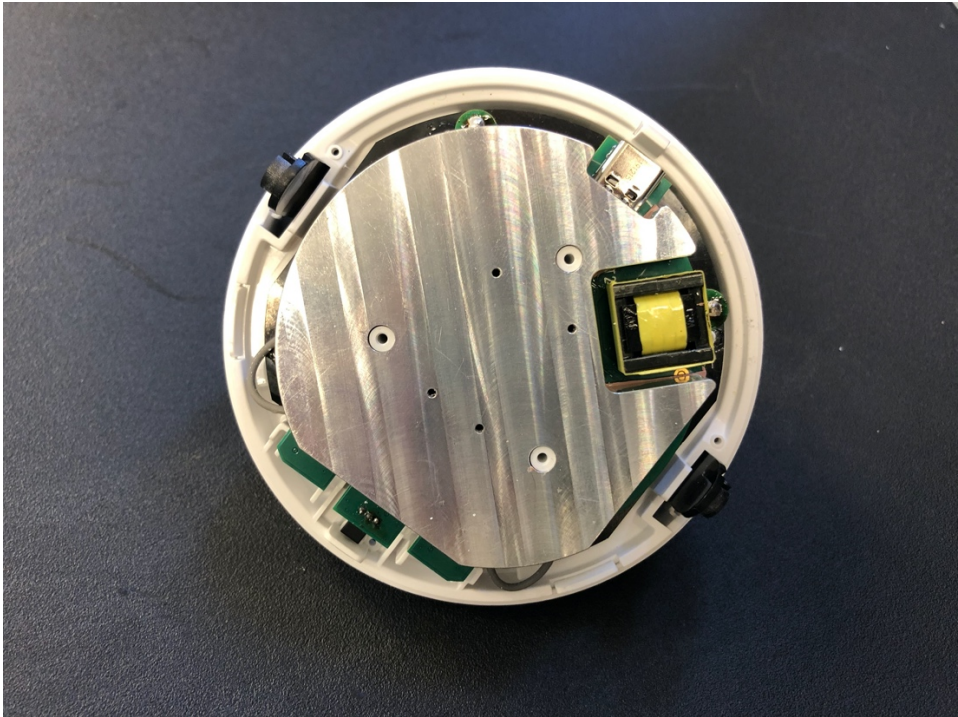

SBW01 EUT Internal Photos

Antenna View

PCB Top View

PCB Bottom View

Back Cover Open Top View

Back Cover Open Top View (without Heatsink)

Back Cover Open Side View