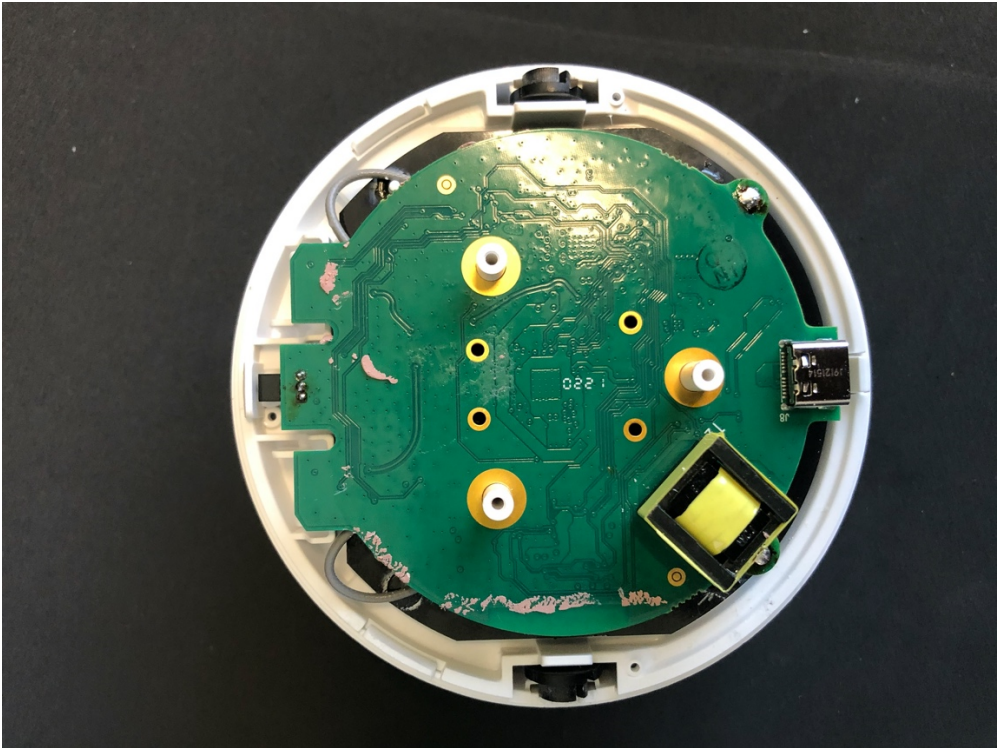

SBW01 EUT Internal Photos

Antenna View

PCB Top View

PCB Bottom View

Back Cover Open Top View

Back Cover Open Top View (without Heatsink)

Back Cover Open Side View