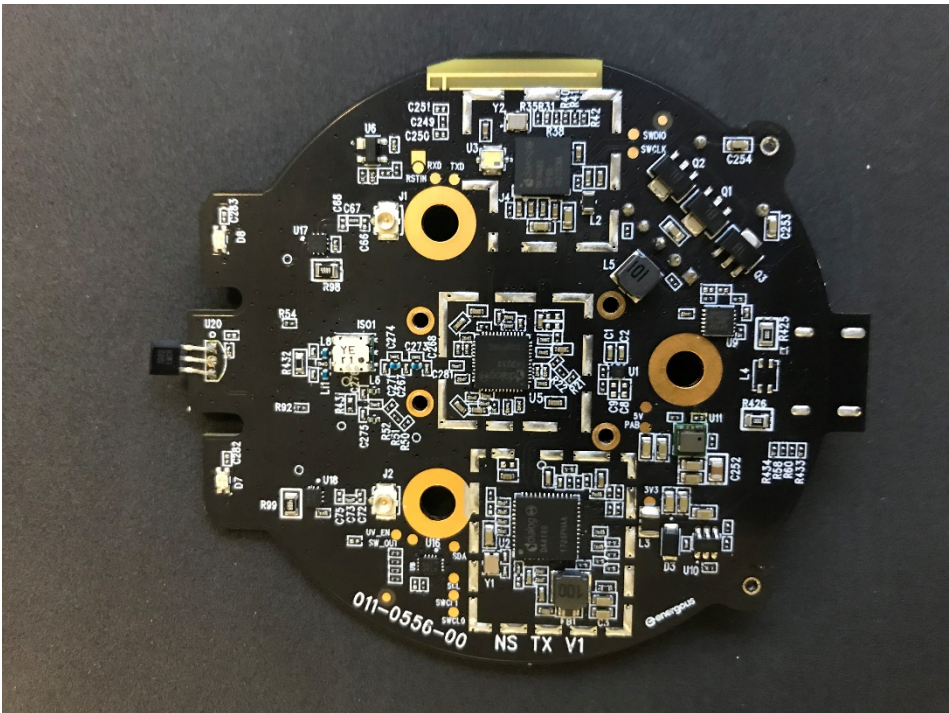

SBW01 EUT Internal Photos

Antenna View

PCB Top View

PCB Bottom View

Back Cover Open Top View

Back Cover Open Top View (without Heatsink)

Back Cover Open Side View