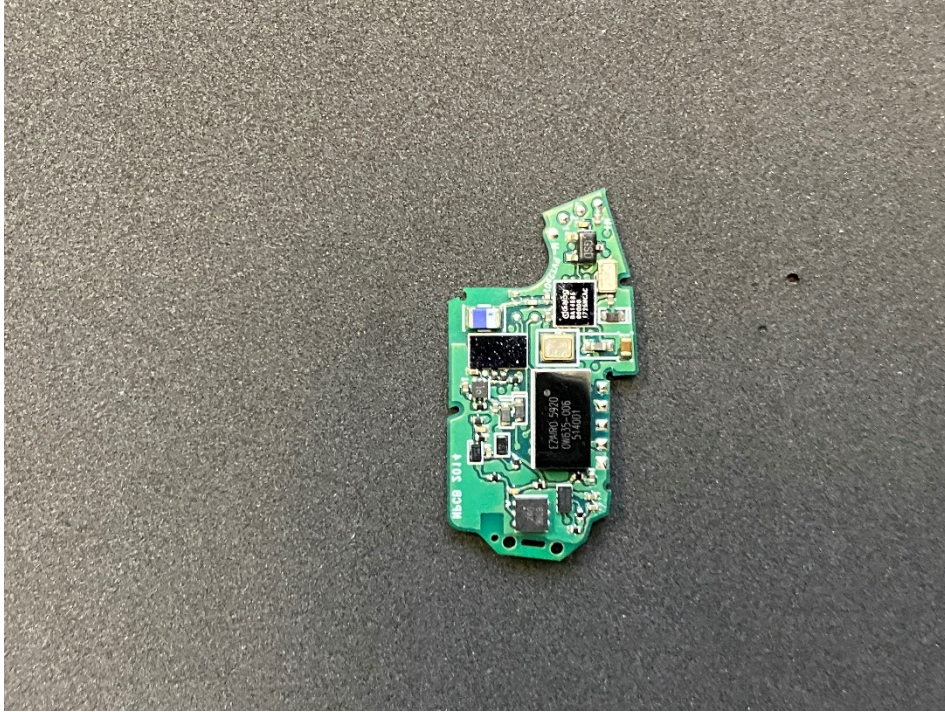

Primo W EUT Internal Photos

Right Hearing Aid PCB Top View

Right Hearing Aid PCB Bottom View

Left Hearing Aid PCB Top View

Left Hearing Aid PCB Bottom View