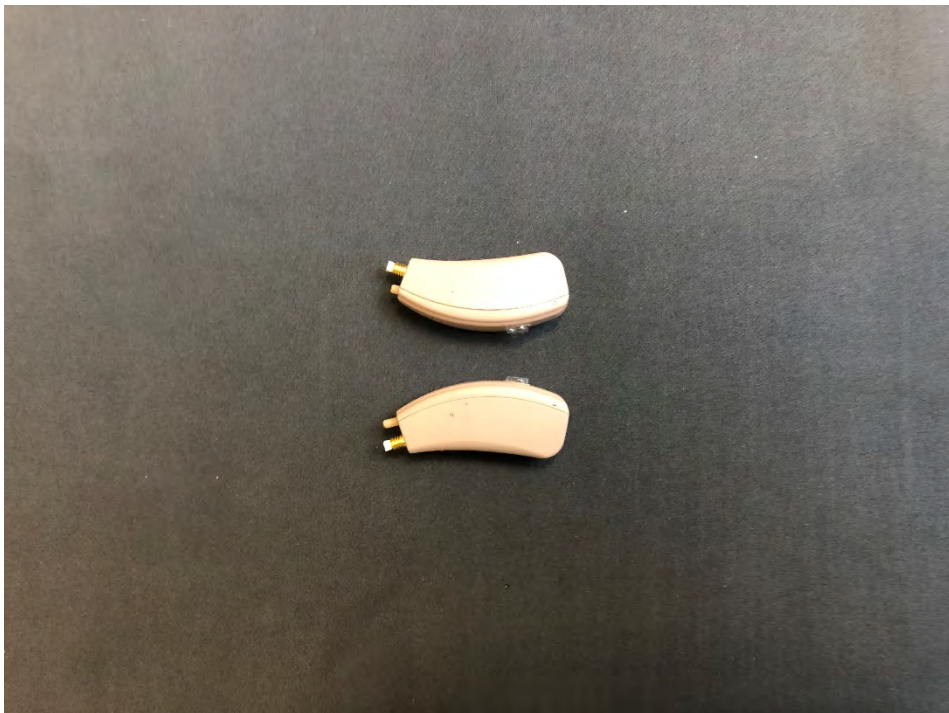

Primo W EUT External Photos

Top View

Bottom View

Front View

Rear View

Left Side View

Right Side View

The left and right receivers are the same. The angle orientation of the nonelectrical plastic-tubed earbuds differ as shown here.