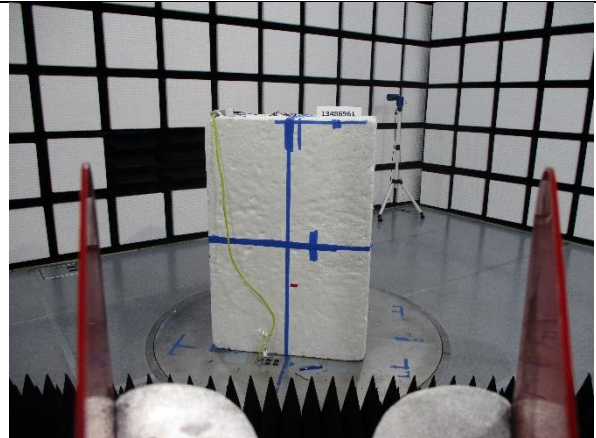

### ANTENNA PORT CONDUCTED RF MEASUREMENT SETUP

FRONT PHOTO

### AC LINE CONDUCTED EMISSIONS MEASUREMENT SETUP

AC LINE FRONT PHOTO

AC LINE BACK PHOTO

**3 METER RADIATED SPURIOUS EMISSIONS BELOW 30MHz**

FRONT PHOTO

BACK PHOTO

**3 METER RADIATED SPURIOUS EMISSIONS 30MHz TO 1GHz**

FRONT PHOTO

BACK PHOTO

**3 METER RADIATED SPURIOUS EMISSIONS 1GHz TO 18GHz**

FRONT PHOTO

BACK PHOTO

**END OF TEST REPORT**