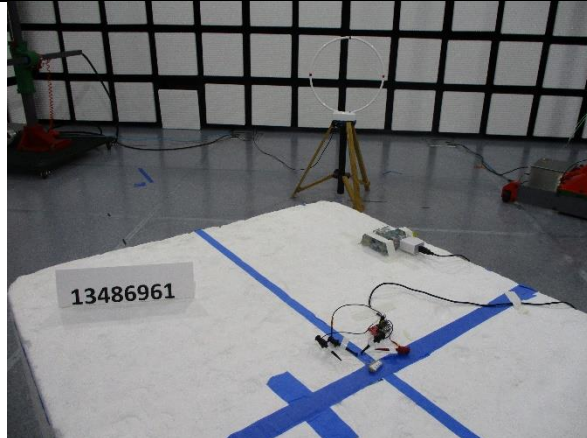

### ANTENNA PORT CONDUCTED RF MEASUREMENT SETUP

FRONT PHOTO

### AC LINE CONDUCTED EMISSIONS MEASUREMENT SETUP

AC LINE FRONT PHOTO

AC LINE BACK PHOTO

**3 METER RADIATED SPURIOUS EMISSIONS BELOW 30MHz**

FRONT PHOTO

BACK PHOTO

**3 METER RADIATED SPURIOUS EMISSIONS 30MHz TO 1GHz**

FRONT PHOTO

BACK PHOTO

**3 METER RADIATED SPURIOUS EMISSIONS 1GHz TO 18GHz**

FRONT PHOTO

BACK PHOTO

**END OF TEST REPORT**