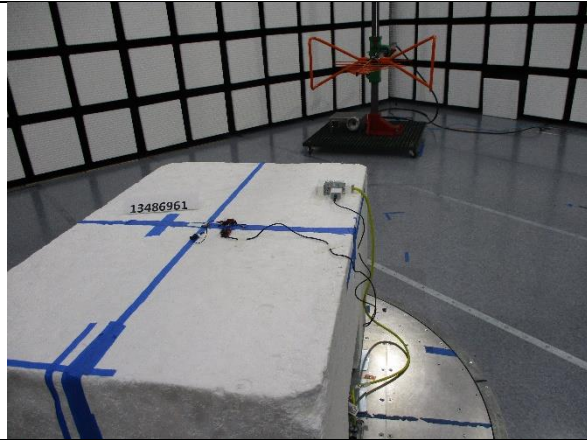

### ANTENNA PORT CONDUCTED RF MEASUREMENT SETUP

FRONT PHOTO

### AC LINE CONDUCTED EMISSIONS MEASUREMENT SETUP

AC LINE FRONT PHOTO

AC LINE BACK PHOTO

**3 METER RADIATED SPURIOUS EMISSIONS BELOW 30MHz**

FRONT PHOTO

BACK PHOTO

**3 METER RADIATED SPURIOUS EMISSIONS 30MHz TO 1GHz**

FRONT PHOTO

BACK PHOTO

**3 METER RADIATED SPURIOUS EMISSIONS 1GHz TO 18GHz**

FRONT PHOTO

BACK PHOTO

**END OF TEST REPORT**