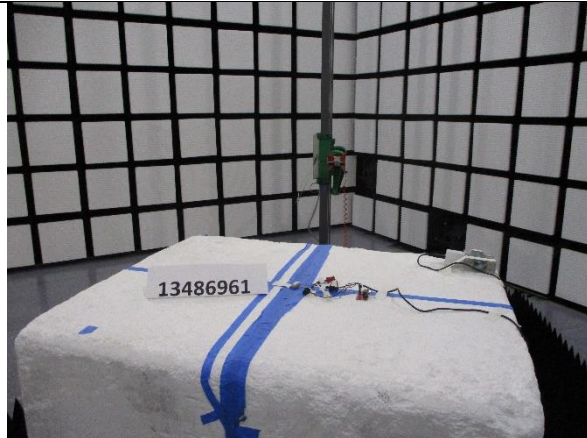

### ANTENNA PORT CONDUCTED RF MEASUREMENT SETUP

FRONT PHOTO

### AC LINE CONDUCTED EMISSIONS MEASUREMENT SETUP

AC LINE FRONT PHOTO

AC LINE BACK PHOTO

**3 METER RADIATED SPURIOUS EMISSIONS BELOW 30MHz**

FRONT PHOTO

BACK PHOTO

**3 METER RADIATED SPURIOUS EMISSIONS 30MHz TO 1GHz**

FRONT PHOTO

BACK PHOTO

**3 METER RADIATED SPURIOUS EMISSIONS 1GHz TO 18GHz**

FRONT PHOTO

BACK PHOTO

**END OF TEST REPORT**