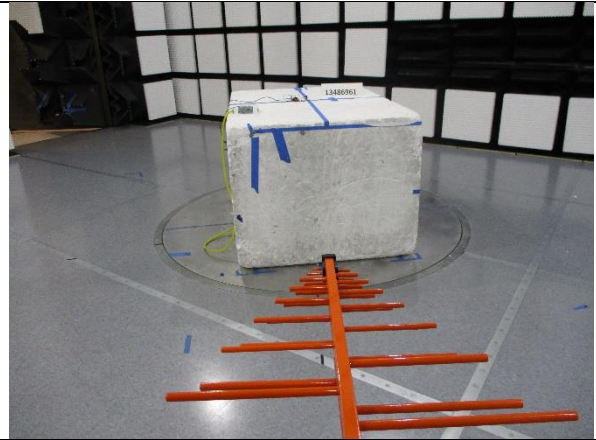

### ANTENNA PORT CONDUCTED RF MEASUREMENT SETUP

FRONT PHOTO

### AC LINE CONDUCTED EMISSIONS MEASUREMENT SETUP

AC LINE FRONT PHOTO

AC LINE BACK PHOTO

**3 METER RADIATED SPURIOUS EMISSIONS BELOW 30MHz**

FRONT PHOTO

BACK PHOTO

**3 METER RADIATED SPURIOUS EMISSIONS 30MHz TO 1GHz**

FRONT PHOTO

BACK PHOTO

**3 METER RADIATED SPURIOUS EMISSIONS 1GHz TO 18GHz**

FRONT PHOTO

BACK PHOTO

**END OF TEST REPORT**