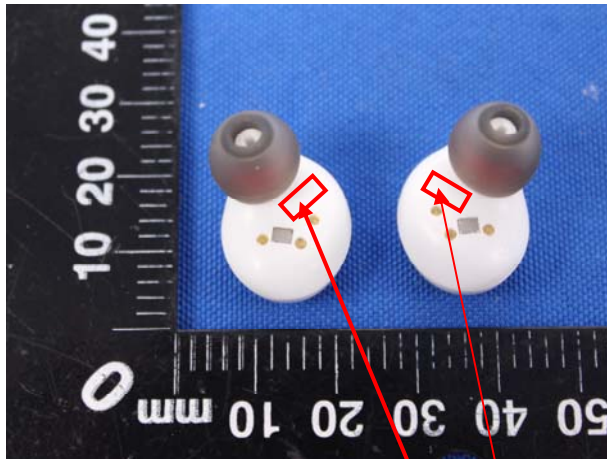

LABEL ARTWORK AND LOCATION

Model: Poco RA

Label: FCC ID: 2A14Q-POCORA

Size: L*W=6*1.5mm

Label Location