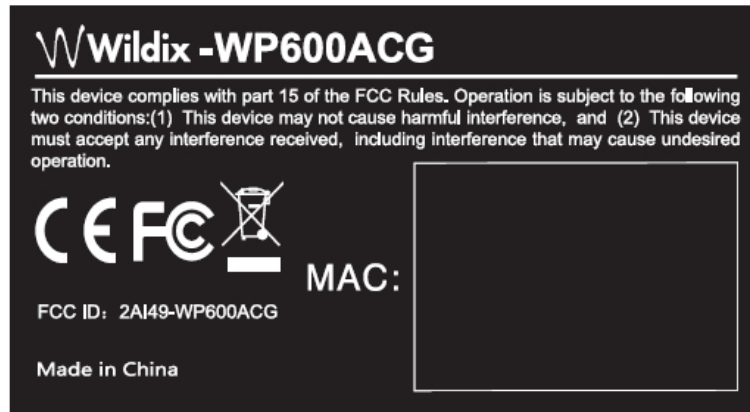

## EXHIBIT A - FCC ID LABELING AND LOCATION

---

### FCC ID Label

### Proposed FCC ID Label Location

Label Here

The label shown shall be permanently affixed at a conspicuous location on the device and be readily visible to the user at the time purchase (Labeling requirements per 2.925)