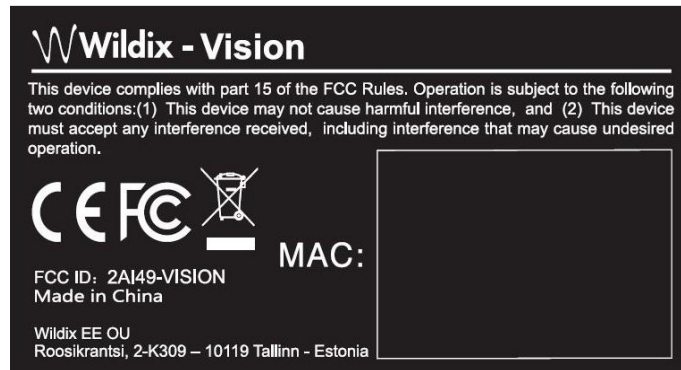

EXHIBIT A - FCC ID LABELING AND LOCATION

FCC ID Label

Proposed FCC ID Label Location

Label Here

The label shown shall be permanently affixed at a conspicuous location on the device and be readily visible to the user at the time purchase (Labeling requirements per 2.925)