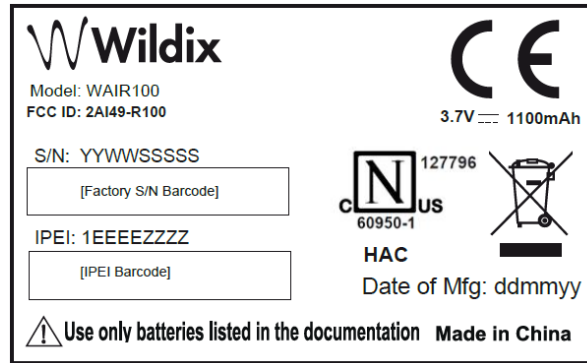

EXHIBIT A - FCC ID LABELING AND LOCATION

FCC ID Label

FCC ID Label Location

The label shown shall be permanently affixed at a conspicuous location on the device and be readily visible to the user at the time purchase (Labeling requirements per 2.925)