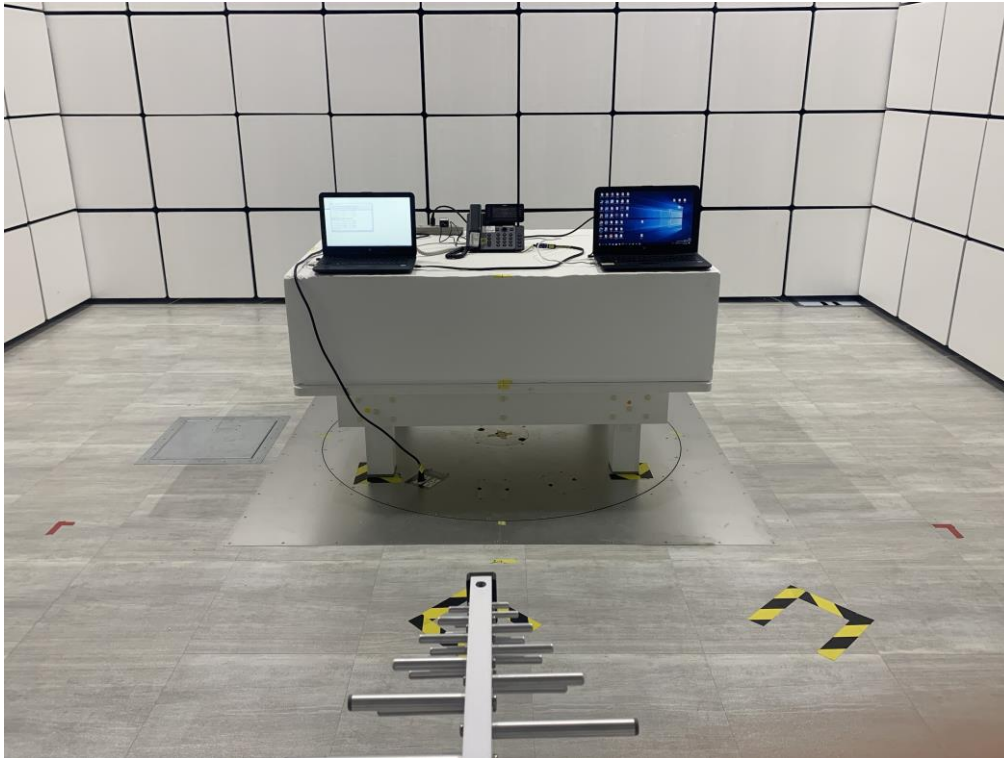

AC Power Line Conducted Emissions test photos

**Radiated emissions test photos for BT&BLE****30 MHz to 1 GHz**

**Radiated emissions test photos for WIFI****30 MHz to 1 GHz**