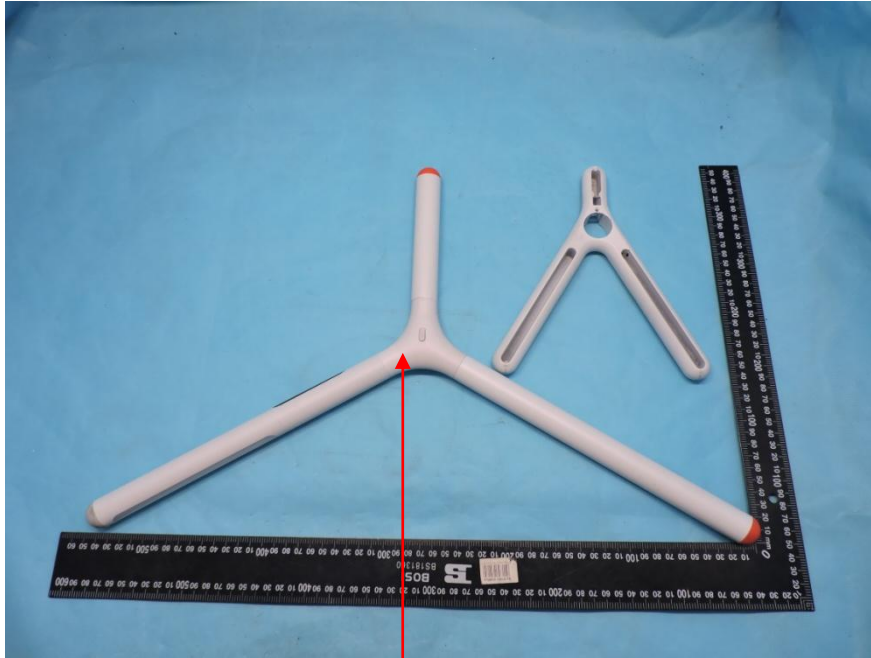

Label

W:15mm

iHaper
LED Desk Lamp
Model No: DL1
Input: 5V---2A
Battery capacity: 2600mAh
CCT: 4000K
MADE IN CHINA
FCC ID: 2AI43DL1
210-127376 Ta: 50°C

W:20mm

Note: The label is silk-screen on the sample