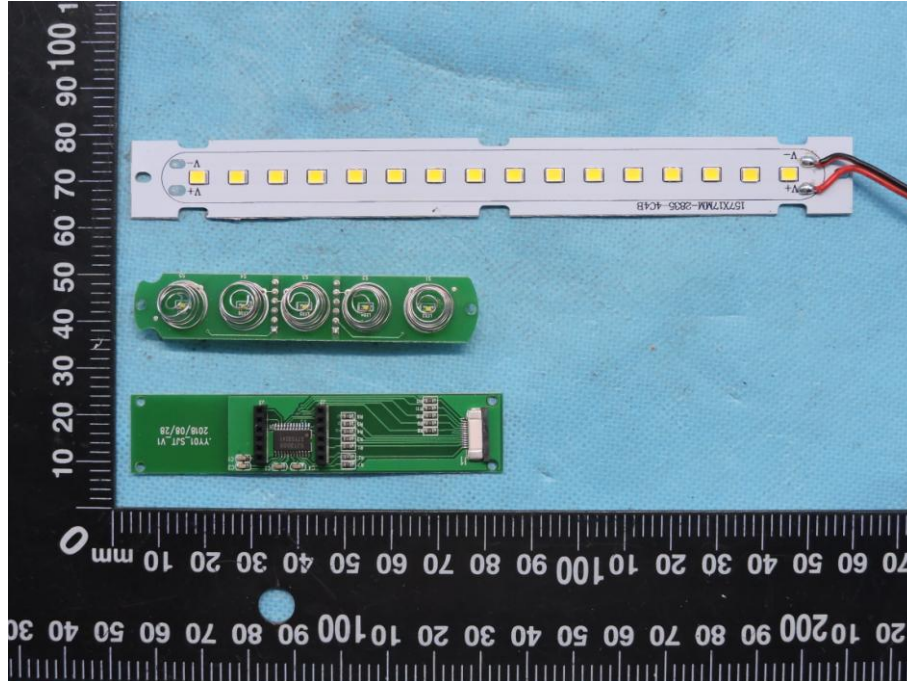

**APPENDIX-PHOTOGRAPHS OF EUT CONSTRUCTIONAL DETAILS**

FCC ID: 2AI43DL1

Model Name: DL1

**Photo 1**

**Photo 2**

Photo 3

Photo 4

Photo 5

Photo 6

Photo 7

Photo 8

Photo 9

Photo 10

Photo 11

Photo 12

Photo 13