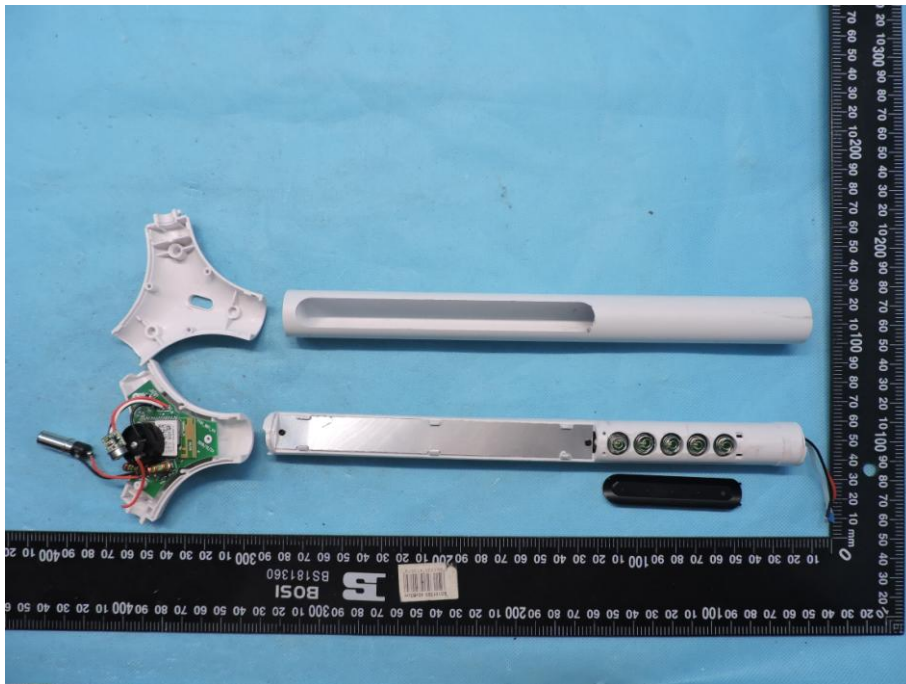

**APPENDIX-PHOTOGRAPHS OF EUT CONSTRUCTIONAL DETAILS**

FCC ID: 2AI43DL1

Model Name: DL1

**Photo 1**

**Photo 2**

Photo 3

Photo 4

Photo 5