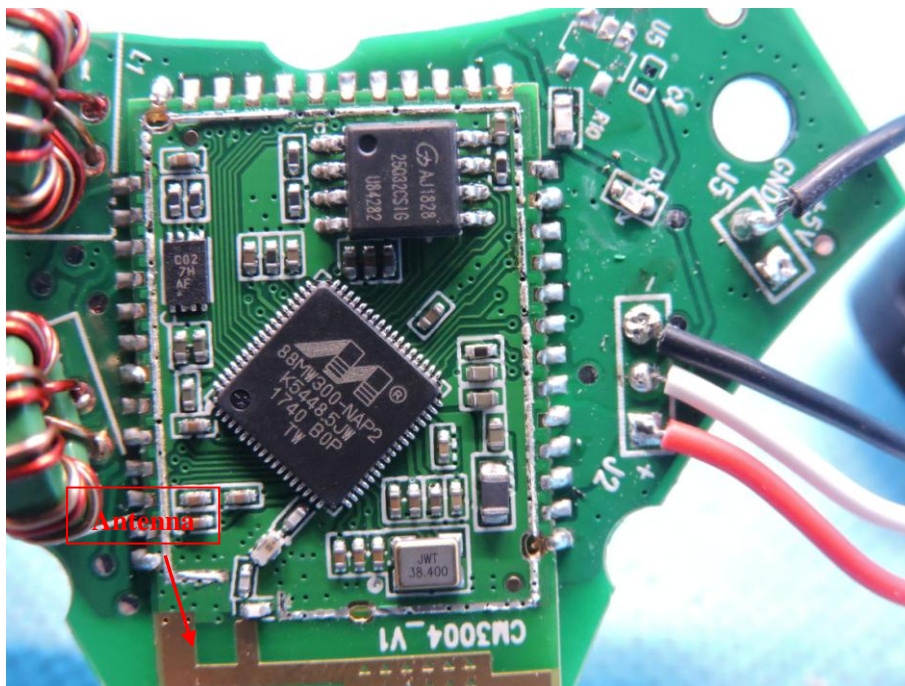

**APPENDIX-PHOTOGRAPHS OF EUT CONSTRUCTIONAL DETAILS**

FCC ID: 2AI43DL1

Model Name: DL1

**Photo 1**

**Photo 2**

Photo 3

Photo 4

Photo 5

Photo 6

Photo 7

Photo 8

Photo 9

Photo 10

Photo 11

Photo 12

Photo 13