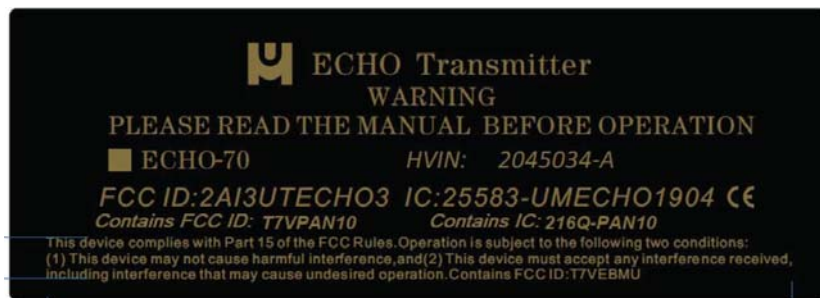

EXHIBIT A - FCC ID LABEL AND LOCATION

FCC ID Label

FCC ID Label Location Information

The label shown shall be permanently affixed at a conspicuous location on the device and be readily visible to the user at the time purchase (Labeling requirements per 2.925)