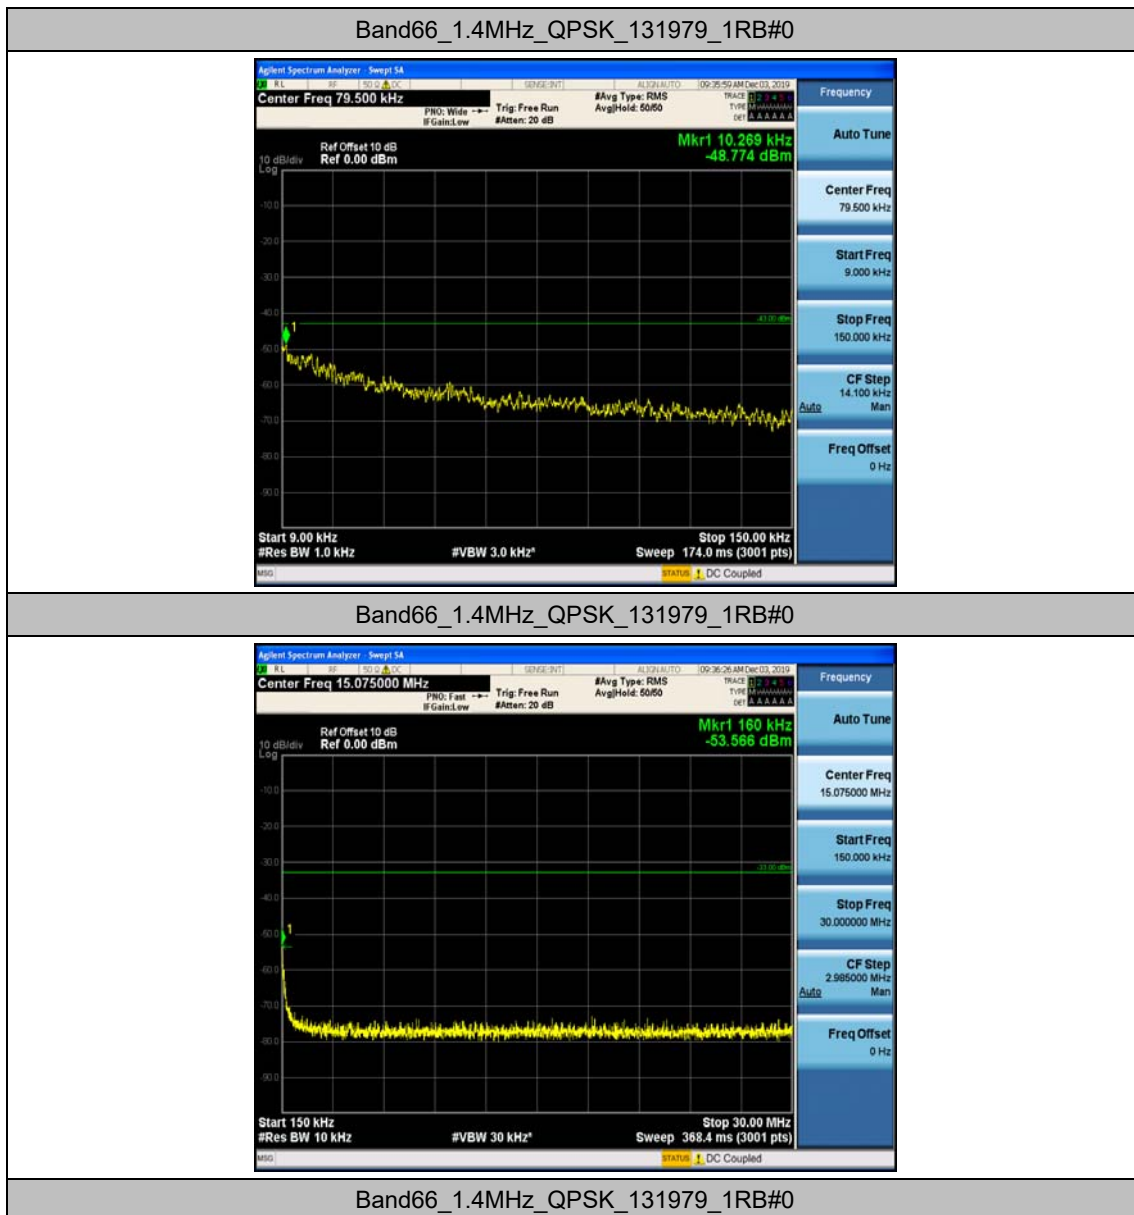

Band66	20MHz	16QAM	132322	1RB#0	Range4:1000~5000MHz	PASS
Band66	20MHz	16QAM	132322	1RB#0	Range5:5000~12000MHz	PASS
Band66	20MHz	16QAM	132322	1RB#0	Range6:12000~18000MHz	PASS
Band66	20MHz	16QAM	132572	1RB#0	Range1:0.009~0.15MHz	PASS
Band66	20MHz	16QAM	132572	1RB#0	Range2:0.15~30MHz	PASS
Band66	20MHz	16QAM	132572	1RB#0	Range3:30~1000MHz	PASS
Band66	20MHz	16QAM	132572	1RB#0	Range4:1000~5000MHz	PASS
Band66	20MHz	16QAM	132572	1RB#0	Range5:5000~12000MHz	PASS
Band66	20MHz	16QAM	132572	1RB#0	Range6:12000~18000MHz	PASS

Test Graphs