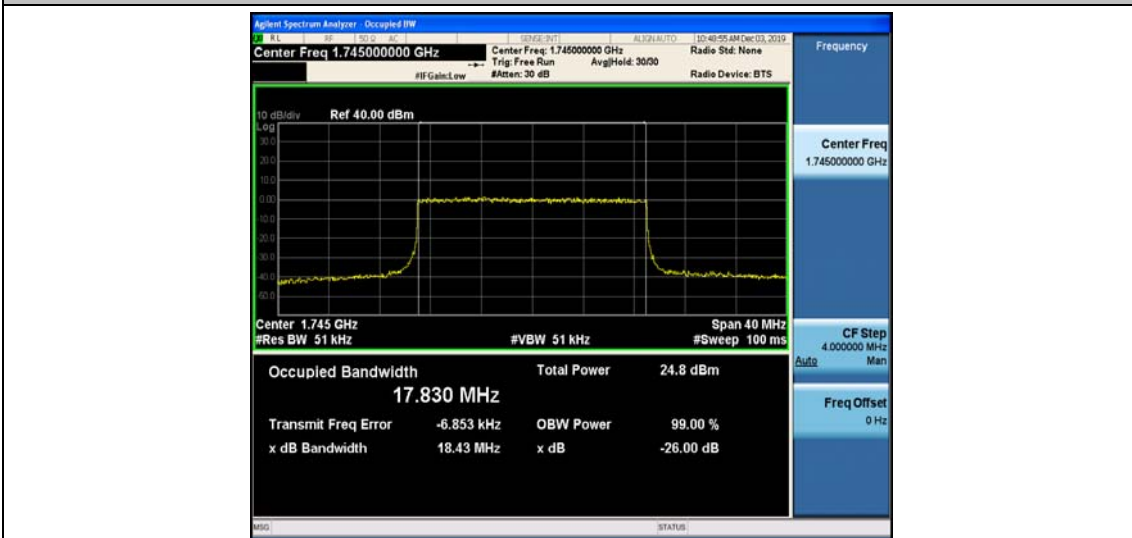

Band66_20MHz_16QAM_132322_100RB#0