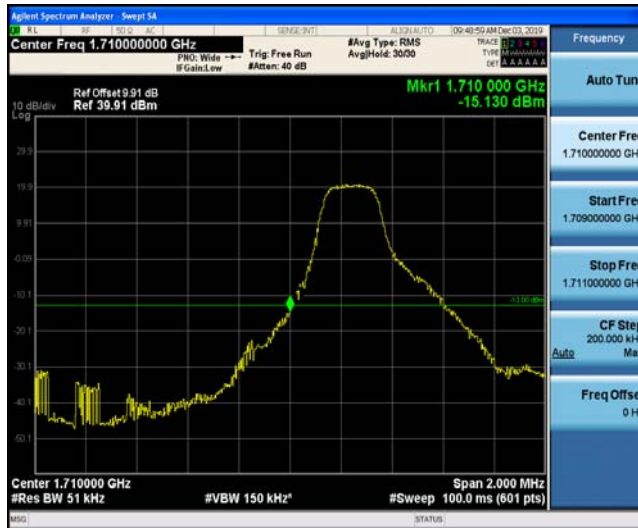

Band66_3MHz_16QAM_131987_1RB#0