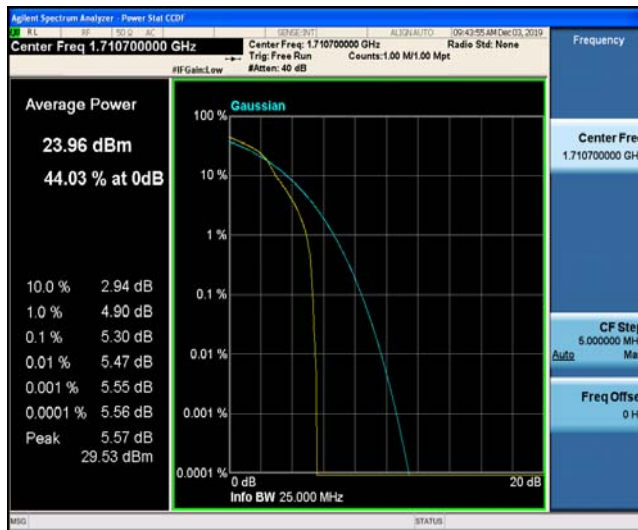

Band66_1.4MHz_16QAM_131979_1RB#0