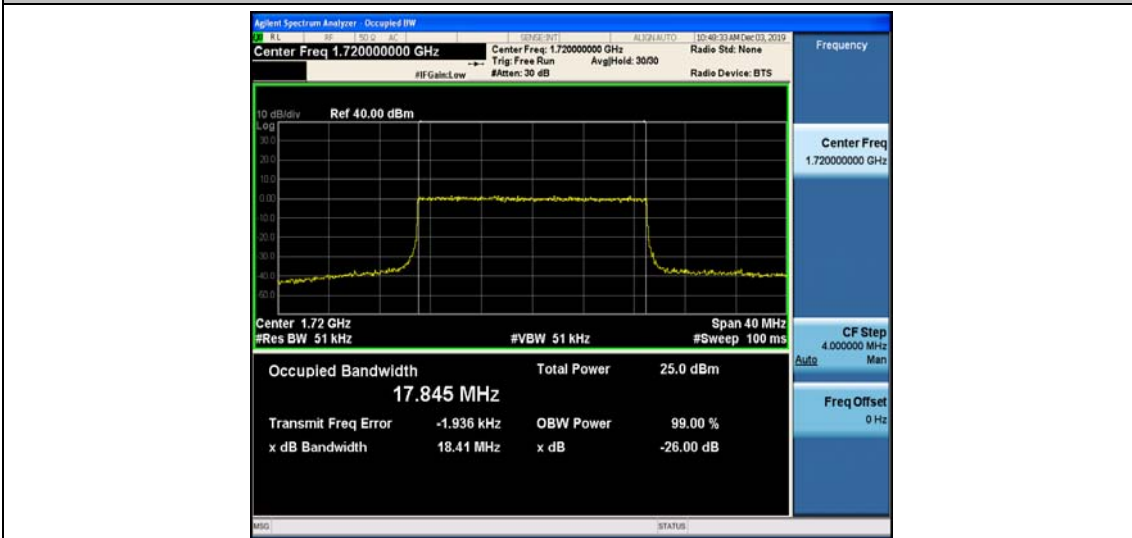

Band66_20MHz_16QAM_132072_100RB#0