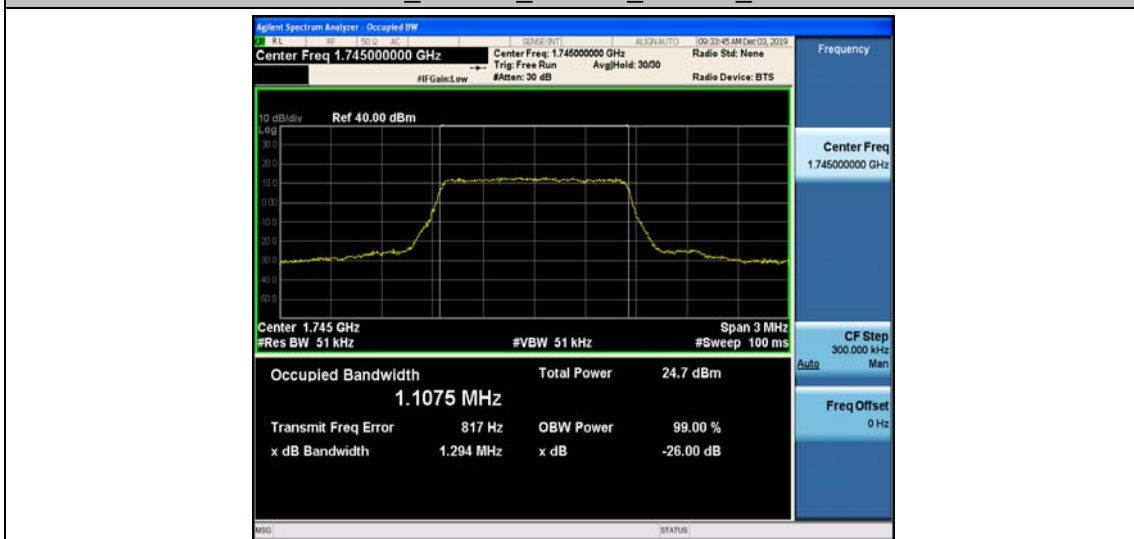

## Test Graphs

Band66\_1.4MHz\_16QAM\_131979\_6RB#0

Band66\_1.4MHz\_16QAM\_132322\_6RB#0

Band66\_1.4MHz\_16QAM\_132665\_6RB#0

Band66\_3MHz\_QPSK\_131987\_15RB#0

Band66\_3MHz\_QPSK\_132322\_15RB#0

Band66\_3MHz\_QPSK\_132657\_15RB#0