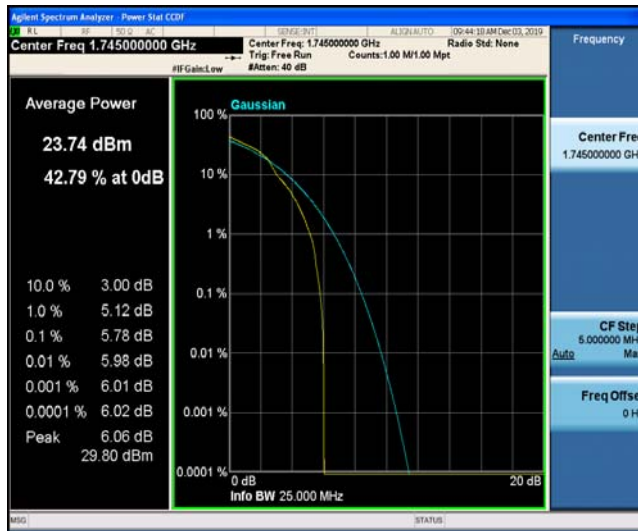

Band66_1.4MHz_16QAM_132322_1RB#0