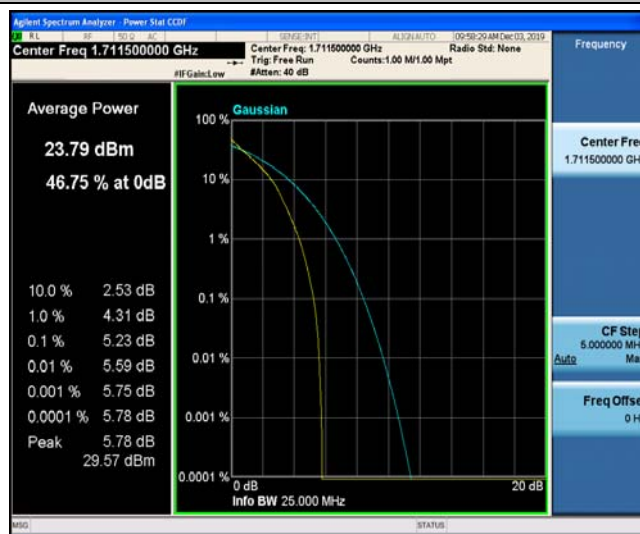

Band66_3MHz_QPSK_131987_15RB#0