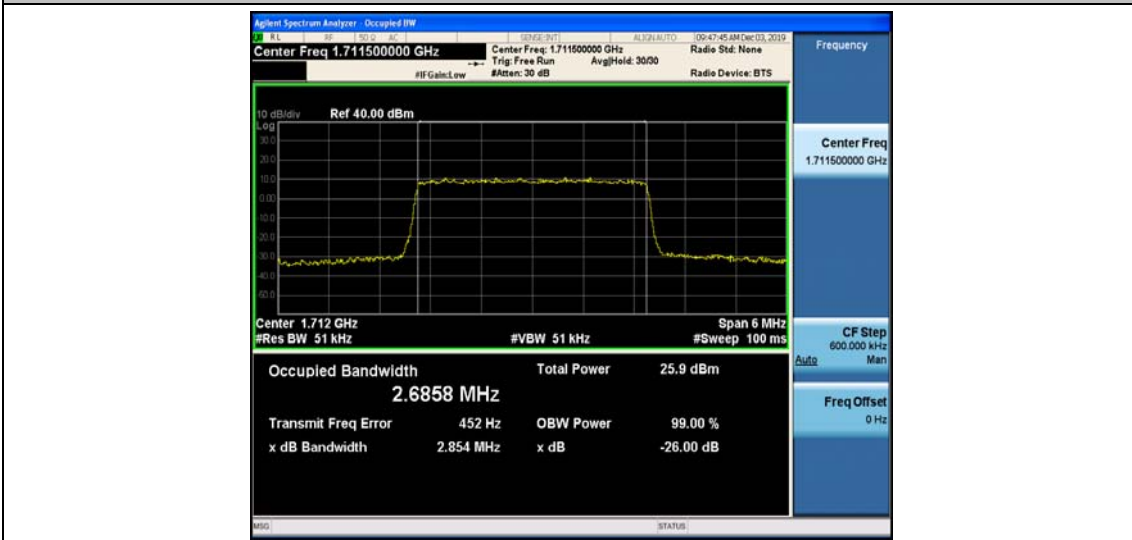

## Test Graphs

Band66\_1.4MHz\_16QAM\_131979\_6RB#0

Band66\_1.4MHz\_16QAM\_132322\_6RB#0

Band66\_1.4MHz\_16QAM\_132665\_6RB#0

Band66\_3MHz\_QPSK\_131987\_15RB#0

Band66\_3MHz\_QPSK\_132322\_15RB#0

Band66\_3MHz\_QPSK\_132657\_15RB#0