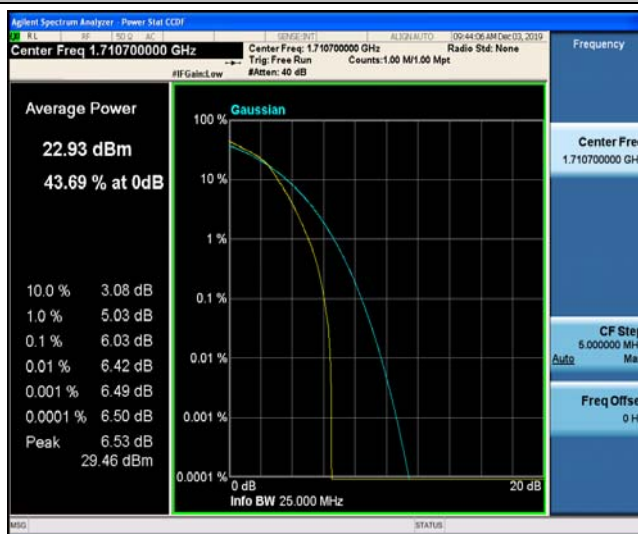

Band66_1.4MHz_16QAM_131979_6RB#0