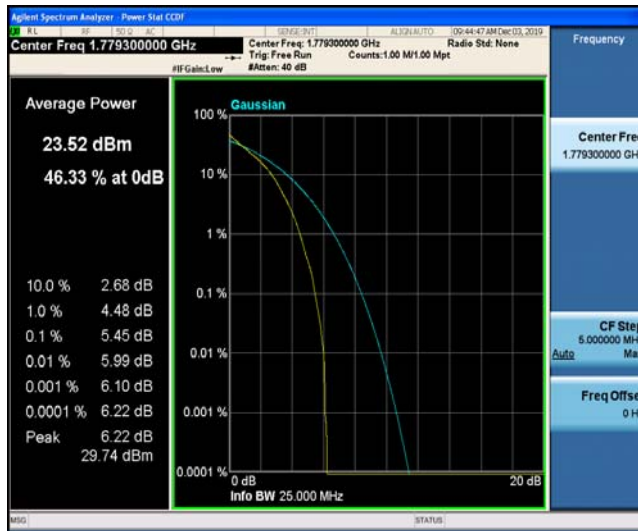

### Test Graphs

Band66\_1.4MHz\_QPSK\_131979\_1RB#0

Band66\_1.4MHz\_QPSK\_131979\_6RB#0

Band66\_1.4MHz\_QPSK\_132322\_1RB#0

Band66\_1.4MHz\_QPSK\_132322\_6RB#0

Band66\_1.4MHz\_QPSK\_132665\_1RB#0

Band66\_1.4MHz\_QPSK\_132665\_6RB#0