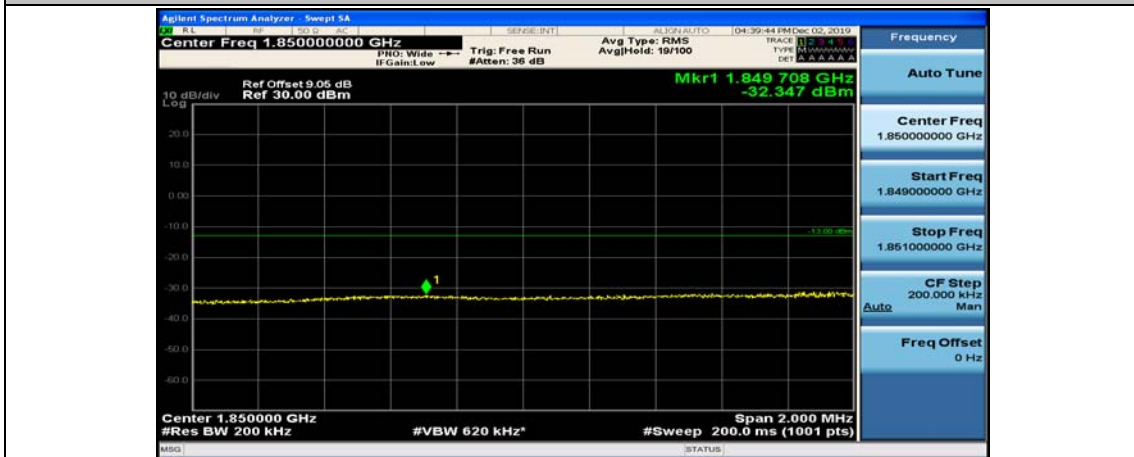

(Channel Bandwidth:20 MHz)_HCH_QPSK_100RB#0

(Channel Bandwidth:20 MHz)_LCH_16QAM_1RB#0

(Channel Bandwidth:20 MHz)_LCH_16QAM_1RB#49

(Channel Bandwidth:20 MHz)_LCH_16QAM_1RB#99

(Channel Bandwidth:20 MHz)_LCH_16QAM_100RB#0