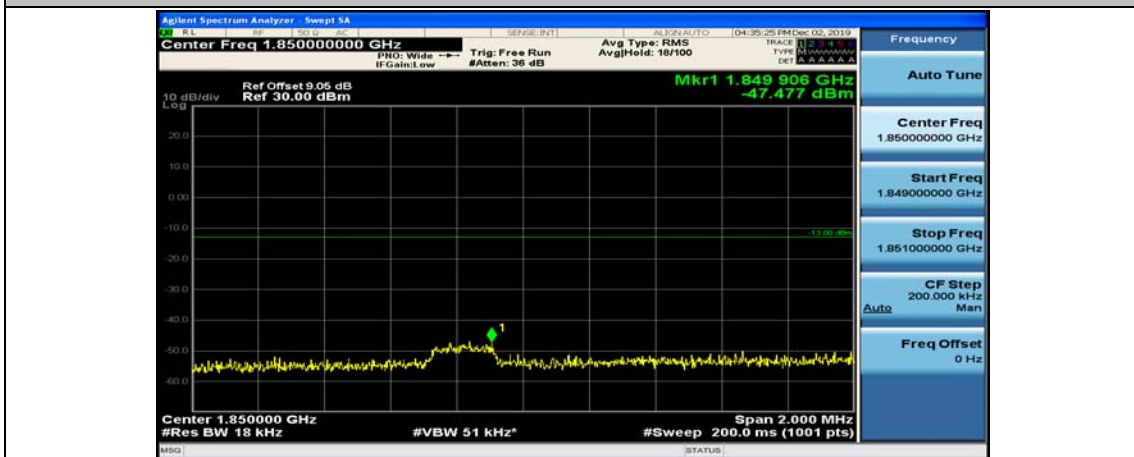

Channel Bandwidth: 15 MHz

(Channel Bandwidth:15 MHz)_LCH_QPSK_1RB#0

(Channel Bandwidth:15 MHz)_LCH_QPSK_1RB#37

(Channel Bandwidth:15 MHz)_LCH_QPSK_1RB#74

(Channel Bandwidth:15 MHz)_LCH_QPSK_37RB#0

(Channel Bandwidth:15 MHz)_LCH_QPSK_37RB#18