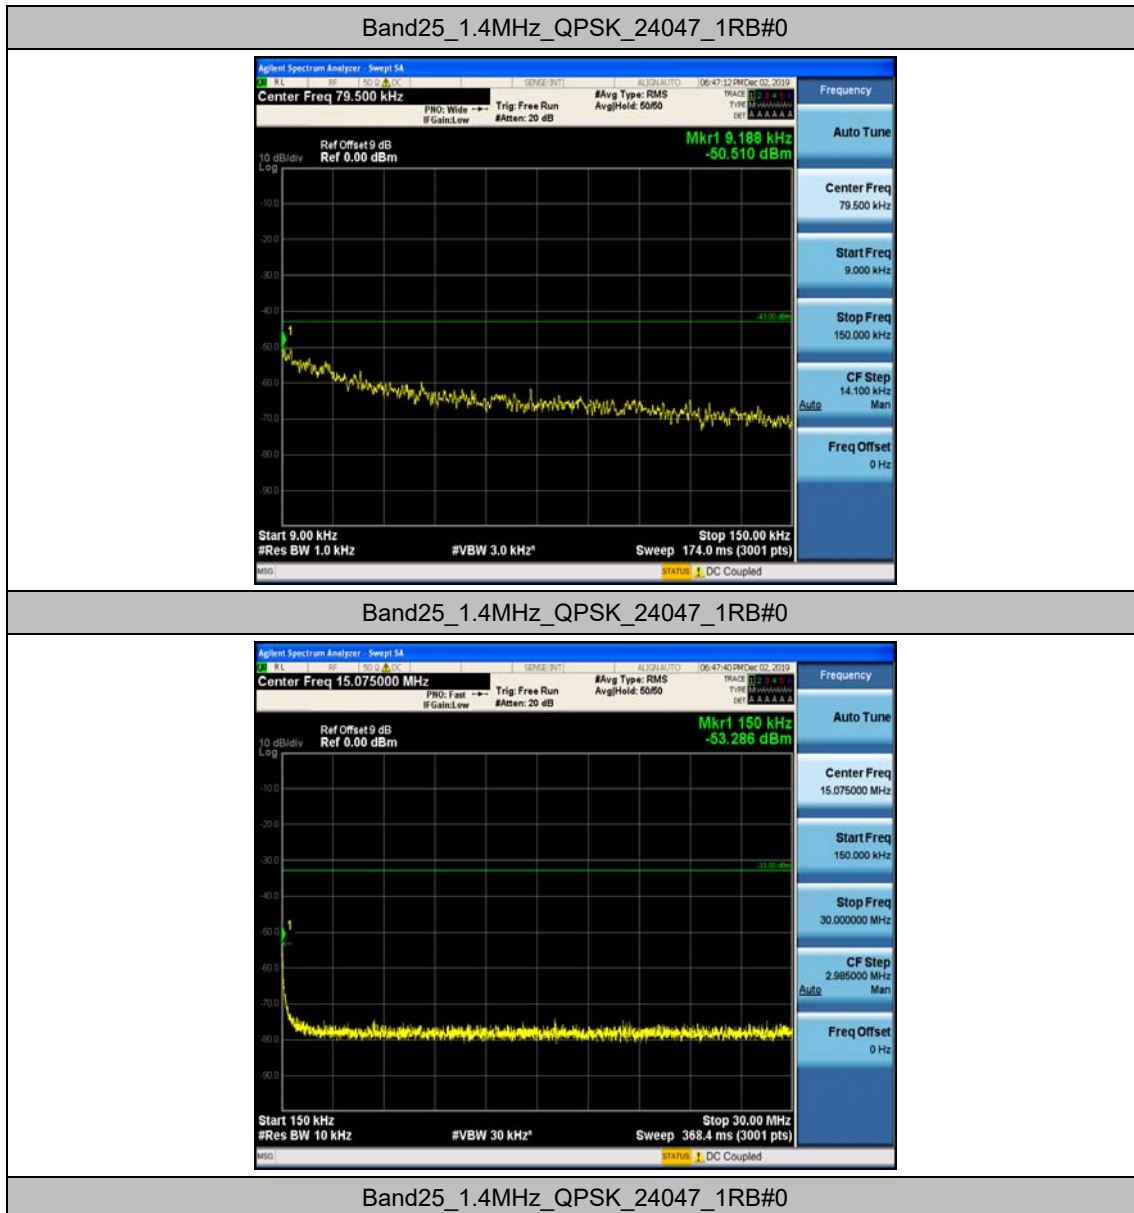

Band25	20MHz	16QAM	26365	1RB#0	Range4:1000~5000MHz	PASS
Band25	20MHz	16QAM	26365	1RB#0	Range5:5000~12000MHz	PASS
Band25	20MHz	16QAM	26365	1RB#0	Range6:12000~18000MHz	PASS
Band25	20MHz	16QAM	26590	1RB#0	Range1:0.009~0.15MHz	PASS
Band25	20MHz	16QAM	26590	1RB#0	Range2:0.15~30MHz	PASS
Band25	20MHz	16QAM	26590	1RB#0	Range3:30~1000MHz	PASS
Band25	20MHz	16QAM	26590	1RB#0	Range4:1000~5000MHz	PASS
Band25	20MHz	16QAM	26590	1RB#0	Range5:5000~12000MHz	PASS
Band25	20MHz	16QAM	26590	1RB#0	Range6:12000~18000MHz	PASS

Test Graphs