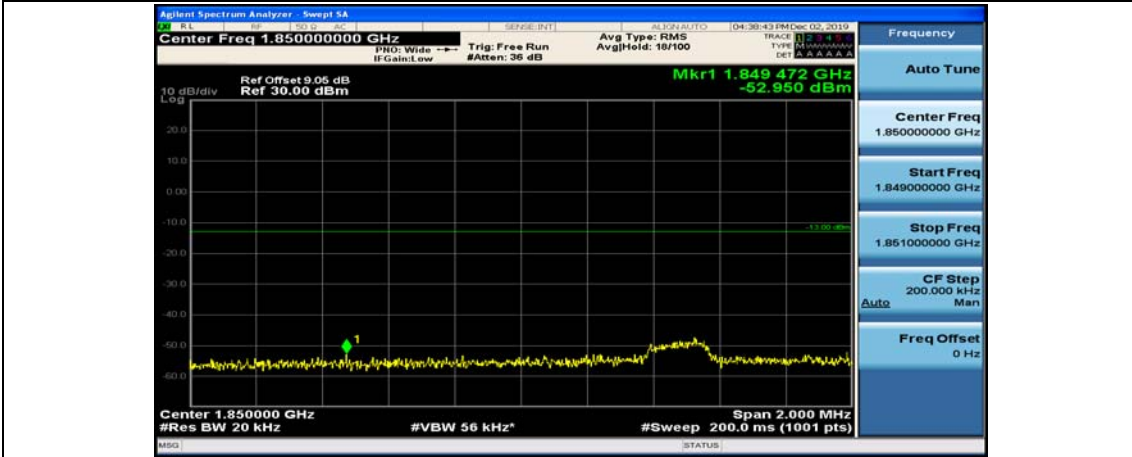

(Channel Bandwidth:15 MHz)_HCH_16QAM_37RB#18

(Channel Bandwidth:15 MHz)_HCH_16QAM_37RB#38

(Channel Bandwidth:15 MHz)_HCH_16QAM_75RB#0

Channel Bandwidth: 20 MHz

(Channel Bandwidth:20 MHz)_LCH_QPSK_1RB#49

(Channel Bandwidth:20 MHz)_LCH_QPSK_1RB#99