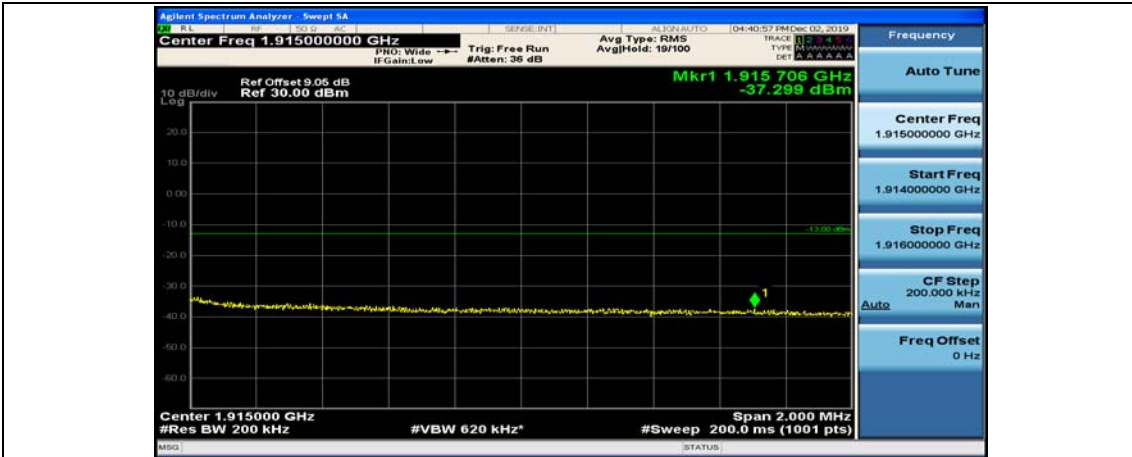

(Channel Bandwidth:20 MHz)_HCH_QPSK_50RB#0