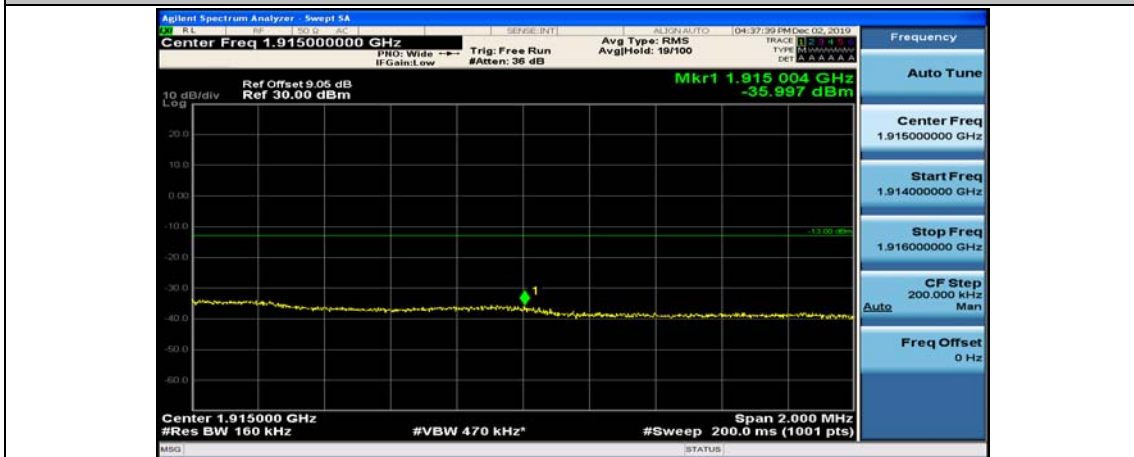

(Channel Bandwidth:15 MHz)_HCH_QPSK_37RB#0