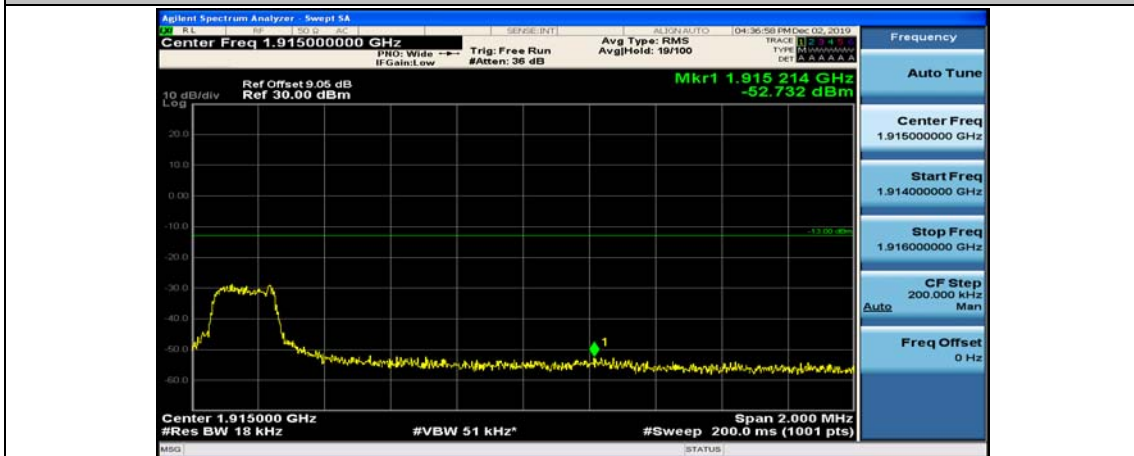

Channel Bandwidth: 15 MHz

(Channel Bandwidth:15 MHz)_LCH_QPSK_1RB#0

(Channel Bandwidth:15 MHz)_LCH_QPSK_1RB#37

(Channel Bandwidth:15 MHz)_LCH_QPSK_1RB#74

(Channel Bandwidth:15 MHz)_LCH_QPSK_37RB#0

(Channel Bandwidth:15 MHz)_LCH_QPSK_37RB#18

(Channel Bandwidth:15 MHz)_LCH_QPSK_37RB#38

(Channel Bandwidth:15 MHz)_LCH_QPSK_75RB#0

(Channel Bandwidth:15 MHz)_HCH_QPSK_1RB#0

(Channel Bandwidth:15 MHz)_HCH_QPSK_1RB#37

(Channel Bandwidth:15 MHz)_HCH_QPSK_1RB#74