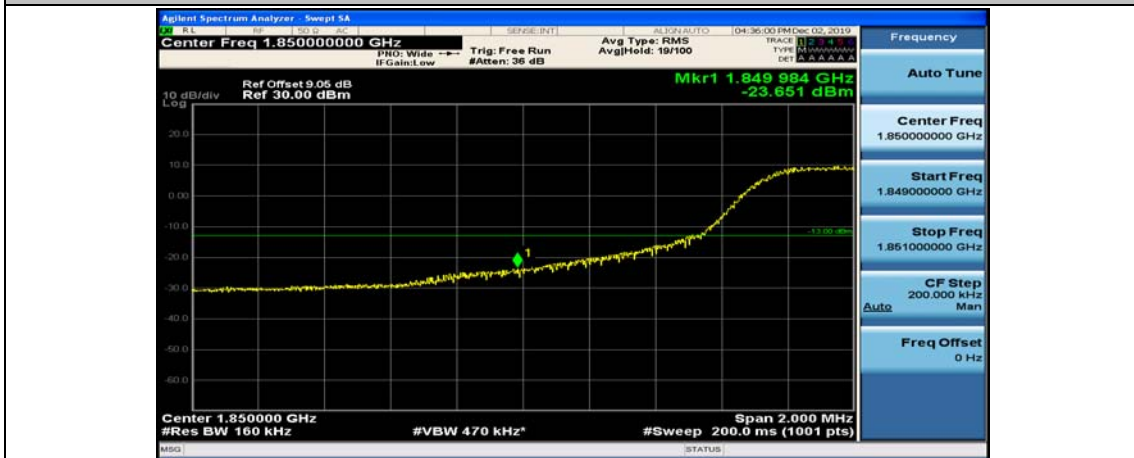

Channel Bandwidth: 15 MHz

(Channel Bandwidth:15 MHz)_LCH_QPSK_1RB#0

(Channel Bandwidth:15 MHz)_LCH_QPSK_1RB#37

(Channel Bandwidth:15 MHz)_LCH_QPSK_1RB#74

(Channel Bandwidth:15 MHz)_LCH_QPSK_37RB#0

(Channel Bandwidth:15 MHz)_LCH_QPSK_37RB#18