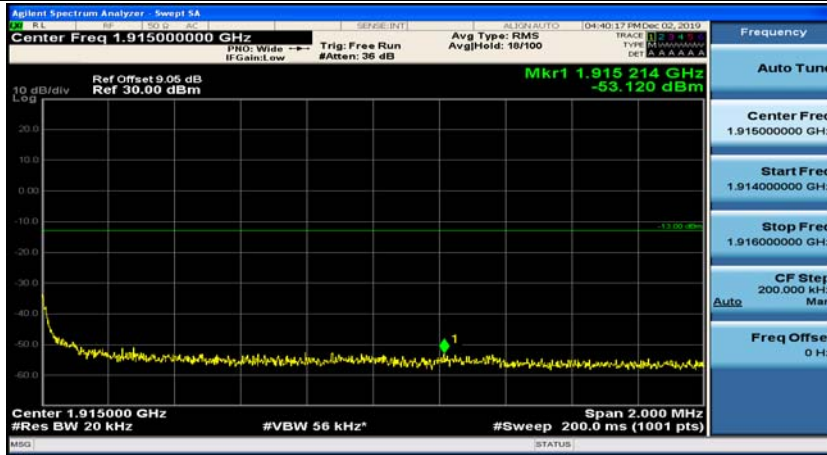

(Channel Bandwidth:20 MHz)_LCH_QPSK_50RB#0

(Channel Bandwidth:20 MHz)_LCH_QPSK_50RB#25

(Channel Bandwidth:20 MHz)_LCH_QPSK_50RB#50

(Channel Bandwidth:20 MHz)_LCH_QPSK_100RB#0

(Channel Bandwidth:20 MHz)_HCH_QPSK_1RB#0