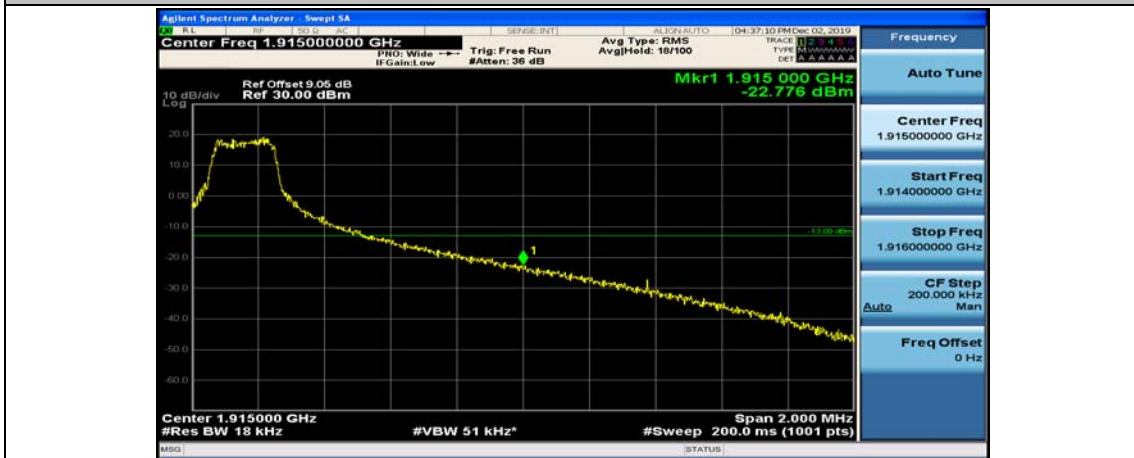

Channel Bandwidth: 15 MHz

(Channel Bandwidth:15 MHz)_LCH_QPSK_1RB#0

(Channel Bandwidth:15 MHz)_LCH_QPSK_1RB#37

(Channel Bandwidth:15 MHz)_LCH_QPSK_1RB#74

(Channel Bandwidth:15 MHz)_LCH_QPSK_37RB#0

(Channel Bandwidth:15 MHz)_LCH_QPSK_37RB#18

(Channel Bandwidth:15 MHz)_LCH_QPSK_37RB#38

(Channel Bandwidth:15 MHz)_LCH_QPSK_75RB#0

(Channel Bandwidth:15 MHz)_HCH_QPSK_1RB#0

(Channel Bandwidth:15 MHz)_HCH_QPSK_1RB#37

(Channel Bandwidth:15 MHz)_HCH_QPSK_1RB#74