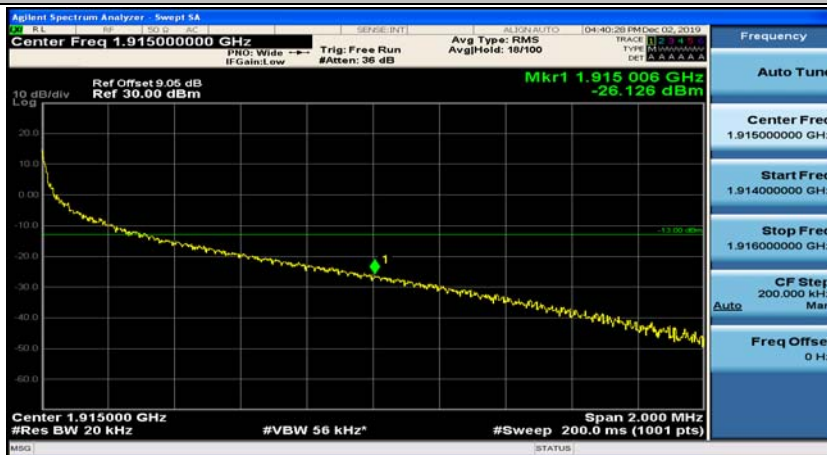

(Channel Bandwidth:20 MHz)_HCH_QPSK_1RB#99