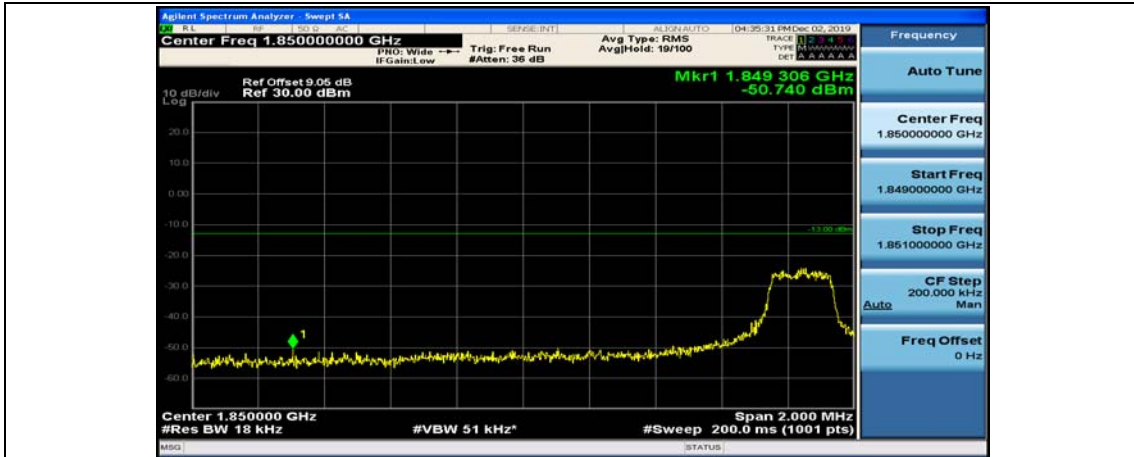

Channel Bandwidth: 15 MHz

(Channel Bandwidth:15 MHz)_LCH_QPSK_1RB#0

(Channel Bandwidth:15 MHz)_LCH_QPSK_1RB#37

(Channel Bandwidth:15 MHz)_LCH_QPSK_1RB#74

(Channel Bandwidth:15 MHz)_LCH_QPSK_37RB#0

(Channel Bandwidth:15 MHz)_LCH_QPSK_37RB#18

(Channel Bandwidth:15 MHz)_LCH_QPSK_37RB#38

(Channel Bandwidth:15 MHz)_LCH_QPSK_75RB#0

(Channel Bandwidth:15 MHz)_HCH_QPSK_1RB#0

(Channel Bandwidth:15 MHz)_HCH_QPSK_1RB#37

(Channel Bandwidth:15 MHz)_HCH_QPSK_1RB#74