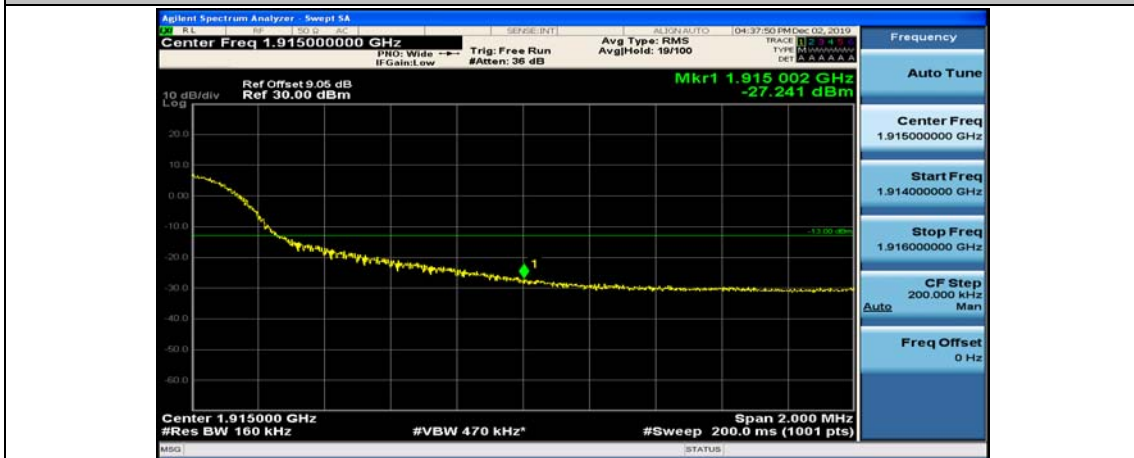

(Channel Bandwidth:15 MHz)_HCH_QPSK_37RB#38