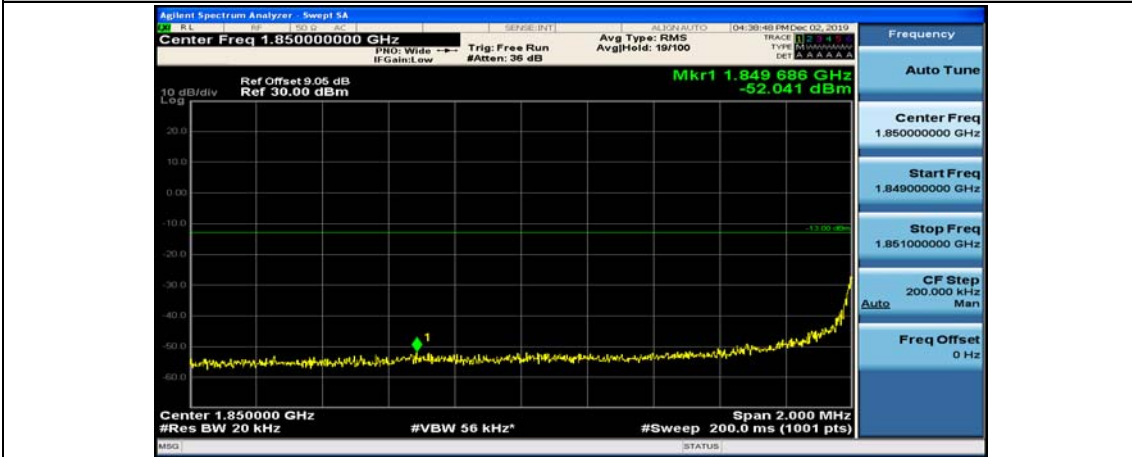

(Channel Bandwidth:15 MHz)_HCH_16QAM_37RB#18

(Channel Bandwidth:15 MHz)_HCH_16QAM_37RB#38

(Channel Bandwidth:15 MHz)_HCH_16QAM_75RB#0

Channel Bandwidth: 20 MHz

(Channel Bandwidth:20 MHz)_LCH_QPSK_1RB#49

(Channel Bandwidth:20 MHz)_LCH_QPSK_1RB#99