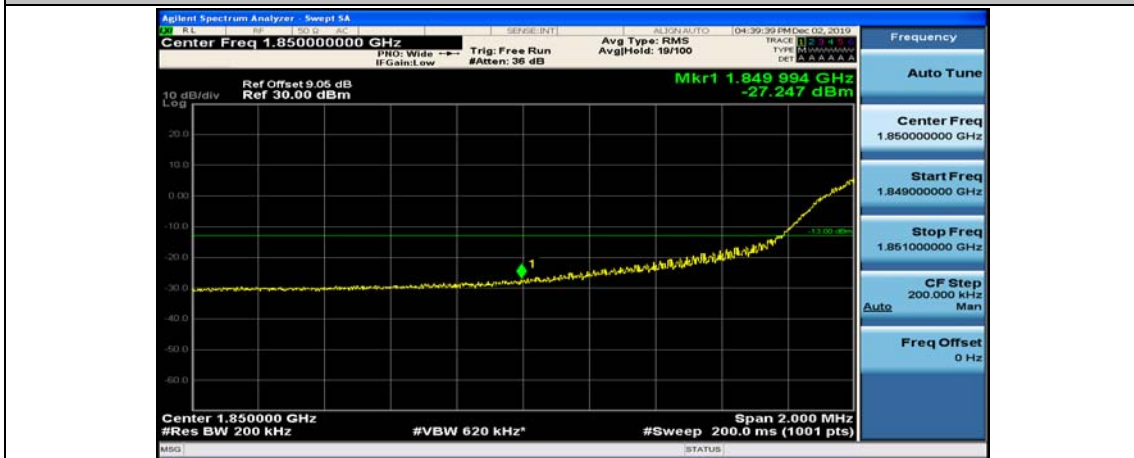

(Channel Bandwidth:20 MHz)_HCH_QPSK_100RB#0

(Channel Bandwidth:20 MHz)_LCH_16QAM_1RB#0

(Channel Bandwidth:20 MHz)_LCH_16QAM_1RB#49

(Channel Bandwidth:20 MHz)_LCH_16QAM_1RB#99

(Channel Bandwidth:20 MHz)_LCH_16QAM_100RB#0