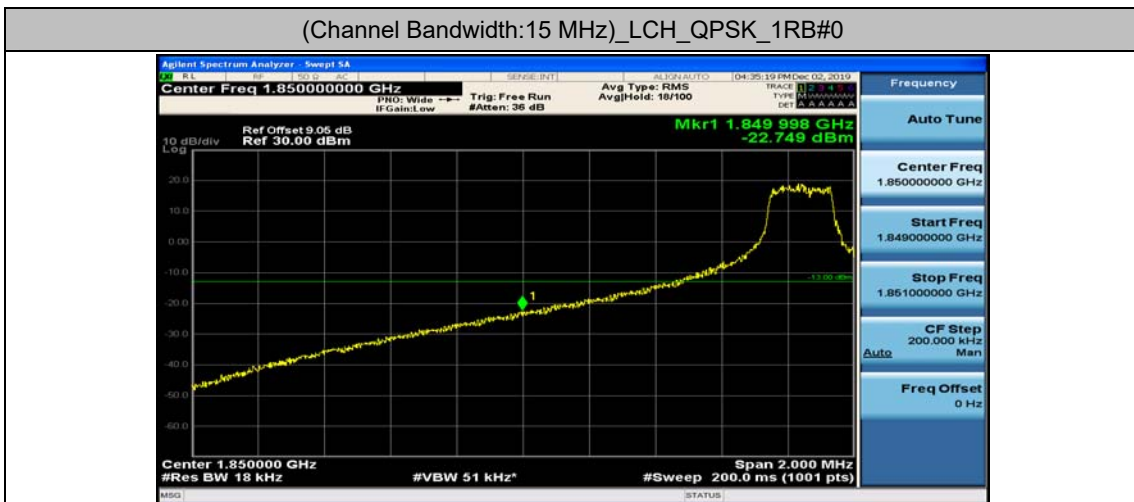

Channel Bandwidth: 15 MHz

(Channel Bandwidth:15 MHz)_LCH_QPSK_1RB#0

(Channel Bandwidth:15 MHz)_LCH_QPSK_1RB#37

(Channel Bandwidth:15 MHz)_LCH_QPSK_1RB#74

(Channel Bandwidth:15 MHz)_LCH_QPSK_37RB#0

(Channel Bandwidth:15 MHz)_LCH_QPSK_37RB#18