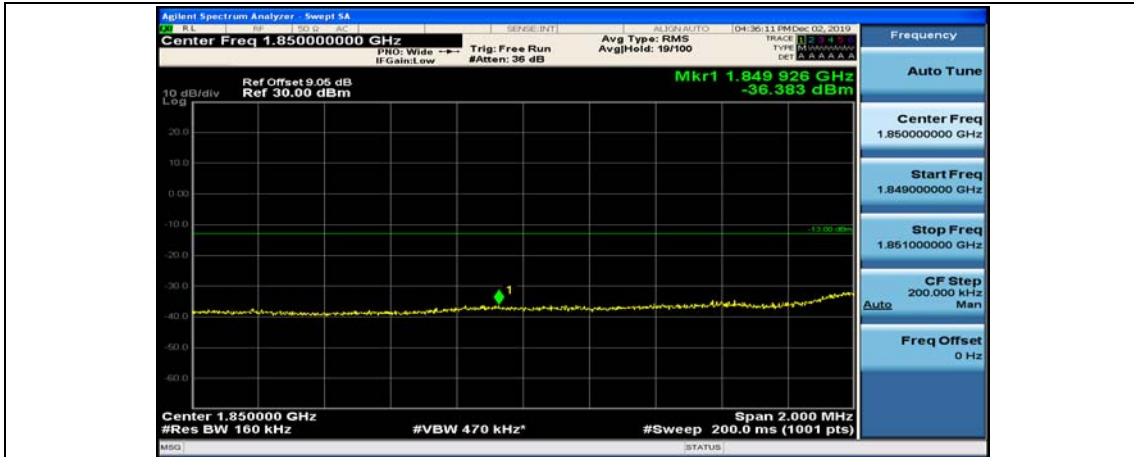

Channel Bandwidth: 15 MHz

(Channel Bandwidth:15 MHz)_LCH_QPSK_1RB#0

(Channel Bandwidth:15 MHz)_LCH_QPSK_1RB#37

(Channel Bandwidth:15 MHz)_LCH_QPSK_1RB#74

(Channel Bandwidth:15 MHz)_LCH_QPSK_37RB#0

(Channel Bandwidth:15 MHz)_LCH_QPSK_37RB#18

(Channel Bandwidth:15 MHz)_LCH_QPSK_37RB#38

(Channel Bandwidth:15 MHz)_LCH_QPSK_75RB#0

(Channel Bandwidth:15 MHz)_HCH_QPSK_1RB#0

(Channel Bandwidth:15 MHz)_HCH_QPSK_1RB#37

(Channel Bandwidth:15 MHz)_HCH_QPSK_1RB#74