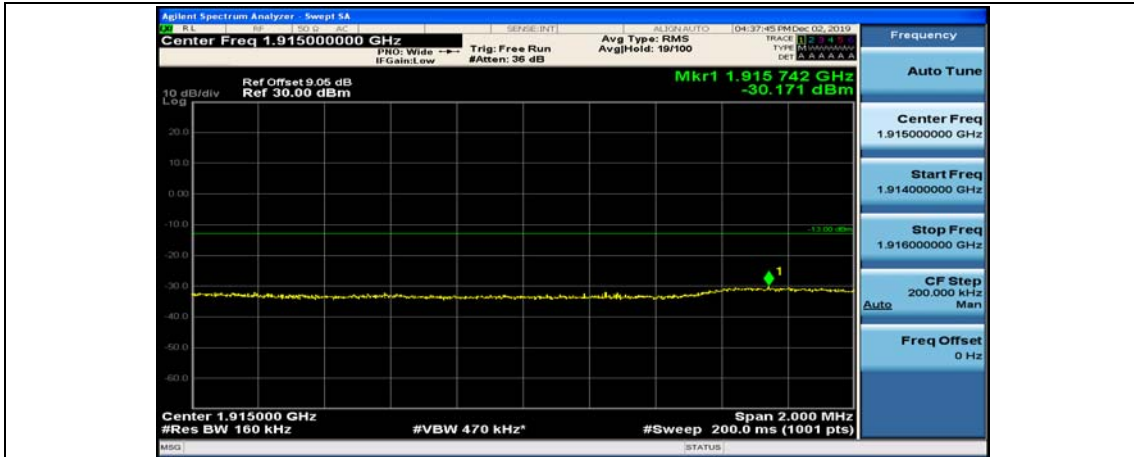

Channel Bandwidth: 15 MHz

(Channel Bandwidth:15 MHz)_LCH_QPSK_1RB#0

(Channel Bandwidth:15 MHz)_LCH_QPSK_1RB#37

(Channel Bandwidth:15 MHz)_LCH_QPSK_1RB#74

(Channel Bandwidth:15 MHz)_LCH_QPSK_37RB#0

(Channel Bandwidth:15 MHz)_LCH_QPSK_37RB#18

(Channel Bandwidth:15 MHz)_LCH_QPSK_37RB#38

(Channel Bandwidth:15 MHz)_LCH_QPSK_75RB#0

(Channel Bandwidth:15 MHz)_HCH_QPSK_1RB#0

(Channel Bandwidth:15 MHz)_HCH_QPSK_1RB#37

(Channel Bandwidth:15 MHz)_HCH_QPSK_1RB#74

(Channel Bandwidth:15 MHz)_HCH_QPSK_37RB#0

(Channel Bandwidth:15 MHz)_HCH_QPSK_37RB#18

(Channel Bandwidth:15 MHz)_HCH_QPSK_37RB#38

(Channel Bandwidth:15 MHz)_HCH_QPSK_75RB#0

(Channel Bandwidth:15 MHz)_LCH_16QAM_1RB#0