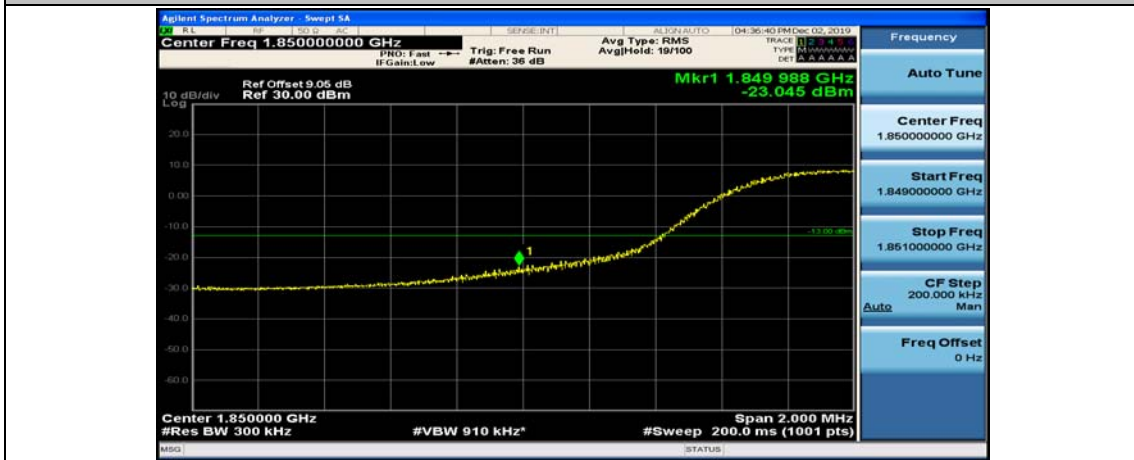

(Channel Bandwidth:15 MHz)_LCH_QPSK_75RB#0