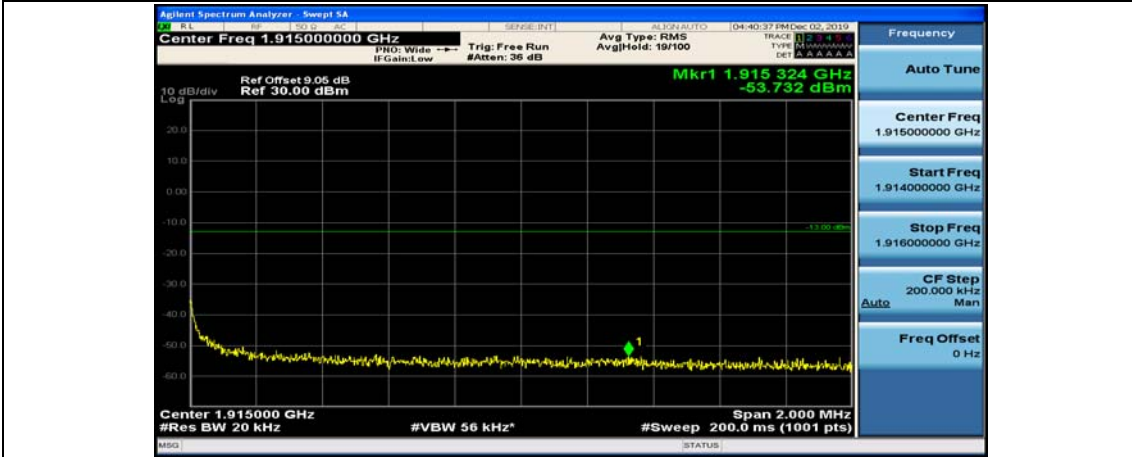

(Channel Bandwidth:20 MHz)_HCH_16QAM_1RB#0