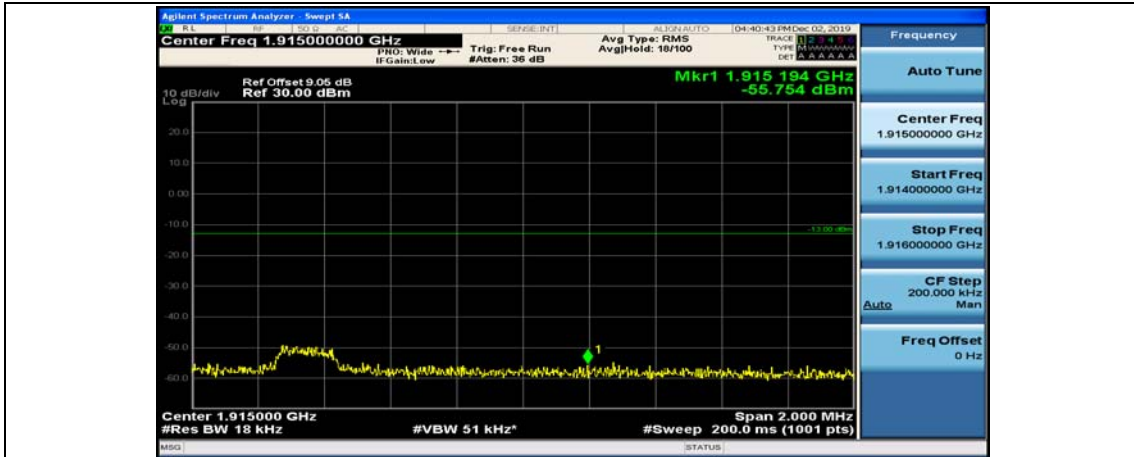

(Channel Bandwidth:20 MHz)_HCH_16QAM_1RB#49