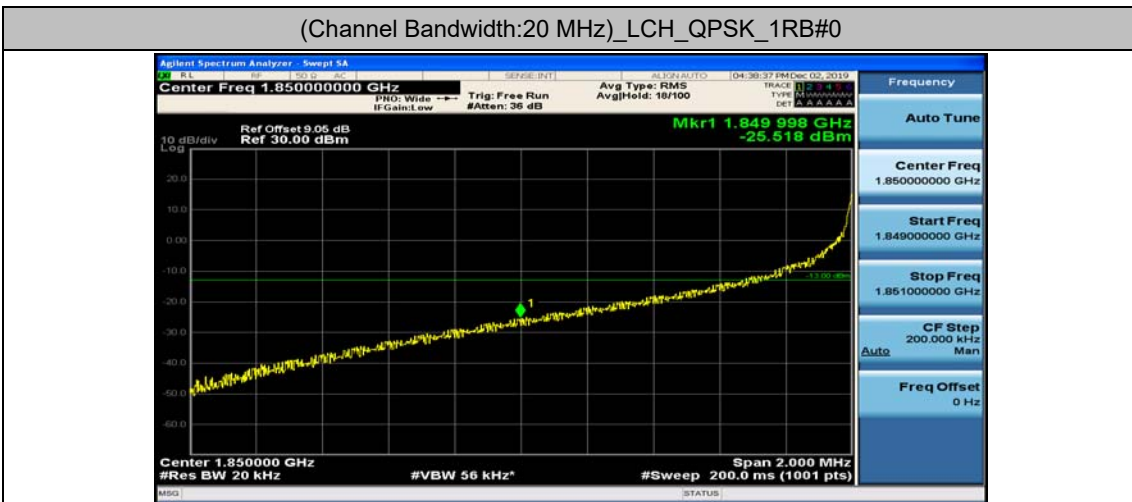

(Channel Bandwidth:15 MHz)_HCH_16QAM_37RB#18

(Channel Bandwidth:15 MHz)_HCH_16QAM_37RB#38

(Channel Bandwidth:15 MHz)_HCH_16QAM_75RB#0

Channel Bandwidth: 20 MHz

(Channel Bandwidth:20 MHz)_LCH_QPSK_1RB#49

(Channel Bandwidth:20 MHz)_LCH_QPSK_1RB#99