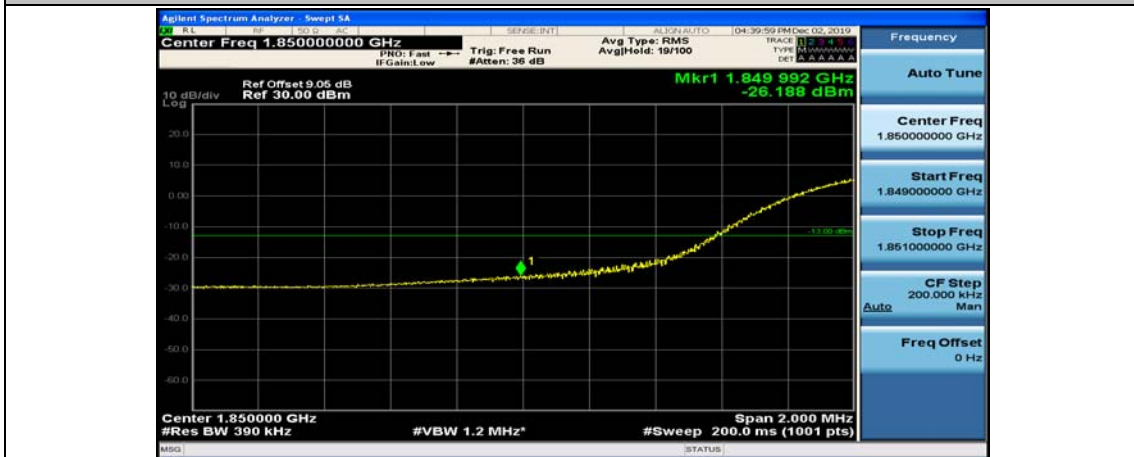

(Channel Bandwidth:20 MHz)_LCH_QPSK_50RB#0

(Channel Bandwidth:20 MHz)_LCH_QPSK_50RB#25

(Channel Bandwidth:20 MHz)_LCH_QPSK_50RB#50

(Channel Bandwidth:20 MHz)_LCH_QPSK_100RB#0

(Channel Bandwidth:20 MHz)_HCH_QPSK_1RB#0