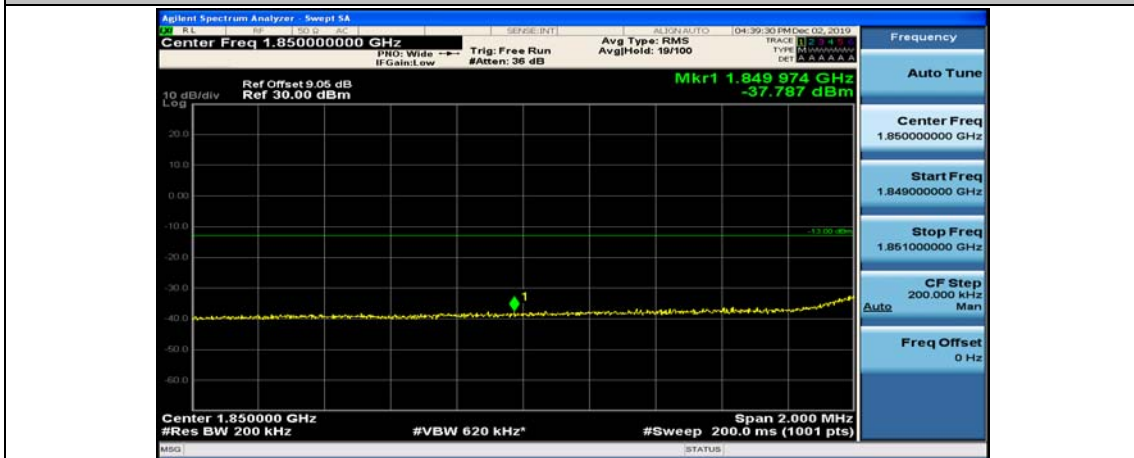

(Channel Bandwidth:15 MHz)_HCH_16QAM_37RB#18

(Channel Bandwidth:15 MHz)_HCH_16QAM_37RB#38

(Channel Bandwidth:15 MHz)_HCH_16QAM_75RB#0

Channel Bandwidth: 20 MHz

(Channel Bandwidth:20 MHz)_LCH_QPSK_1RB#49

(Channel Bandwidth:20 MHz)_LCH_QPSK_1RB#99

(Channel Bandwidth:20 MHz)_LCH_QPSK_50RB#0

(Channel Bandwidth:20 MHz)_LCH_QPSK_50RB#25

(Channel Bandwidth:20 MHz)_LCH_QPSK_50RB#50

(Channel Bandwidth:20 MHz)_LCH_QPSK_100RB#0

(Channel Bandwidth:20 MHz)_HCH_QPSK_1RB#0