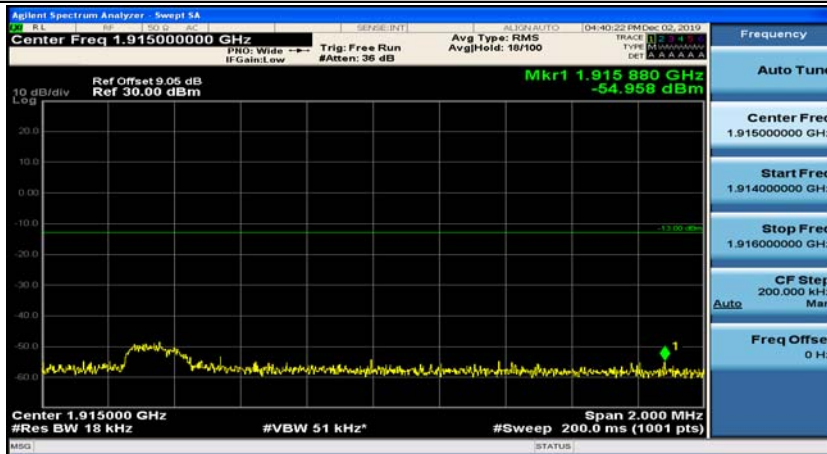

(Channel Bandwidth:20 MHz)_HCH_QPSK_1RB#49