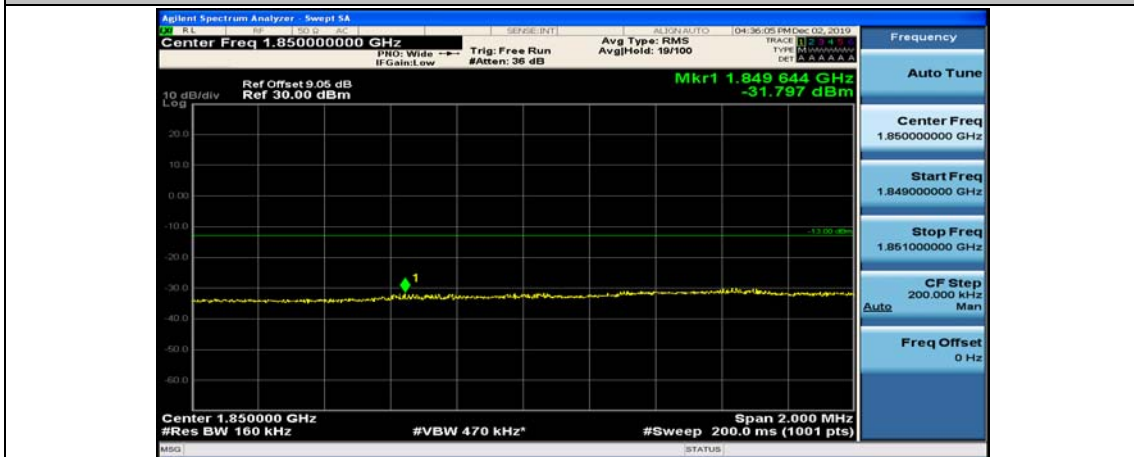

Channel Bandwidth: 15 MHz

(Channel Bandwidth:15 MHz)_LCH_QPSK_1RB#0

(Channel Bandwidth:15 MHz)_LCH_QPSK_1RB#37

(Channel Bandwidth:15 MHz)_LCH_QPSK_1RB#74

(Channel Bandwidth:15 MHz)_LCH_QPSK_37RB#0

(Channel Bandwidth:15 MHz)_LCH_QPSK_37RB#18

(Channel Bandwidth:15 MHz)_LCH_QPSK_37RB#38

(Channel Bandwidth:15 MHz)_LCH_QPSK_75RB#0

(Channel Bandwidth:15 MHz)_HCH_QPSK_1RB#0

(Channel Bandwidth:15 MHz)_HCH_QPSK_1RB#37

(Channel Bandwidth:15 MHz)_HCH_QPSK_1RB#74