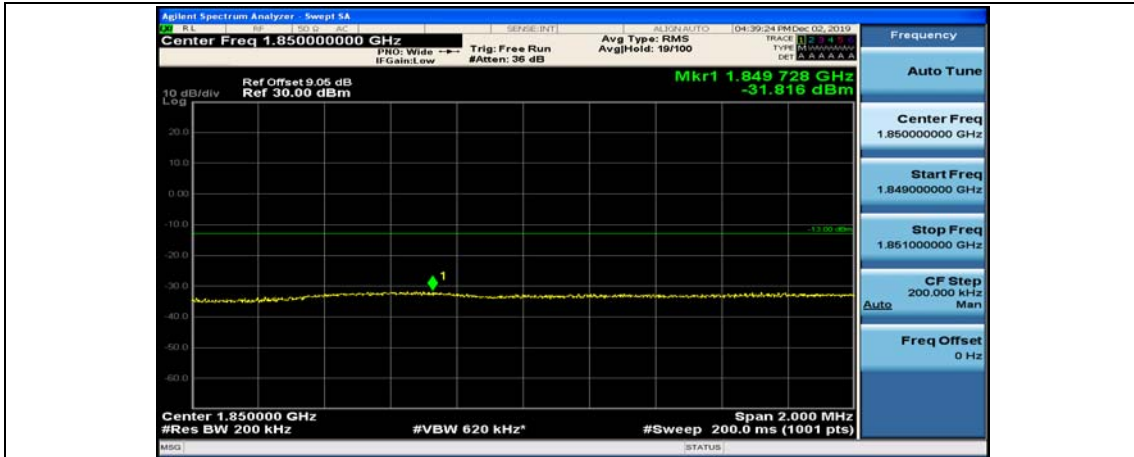

(Channel Bandwidth:15 MHz)_HCH_16QAM_37RB#18

(Channel Bandwidth:15 MHz)_HCH_16QAM_37RB#38

(Channel Bandwidth:15 MHz)_HCH_16QAM_75RB#0

Channel Bandwidth: 20 MHz

(Channel Bandwidth:20 MHz)_LCH_QPSK_1RB#49

(Channel Bandwidth:20 MHz)_LCH_QPSK_1RB#99

(Channel Bandwidth:20 MHz)_LCH_QPSK_50RB#0

(Channel Bandwidth:20 MHz)_LCH_QPSK_50RB#25

(Channel Bandwidth:20 MHz)_LCH_QPSK_50RB#50

(Channel Bandwidth:20 MHz)_LCH_QPSK_100RB#0

(Channel Bandwidth:20 MHz)_HCH_QPSK_1RB#0