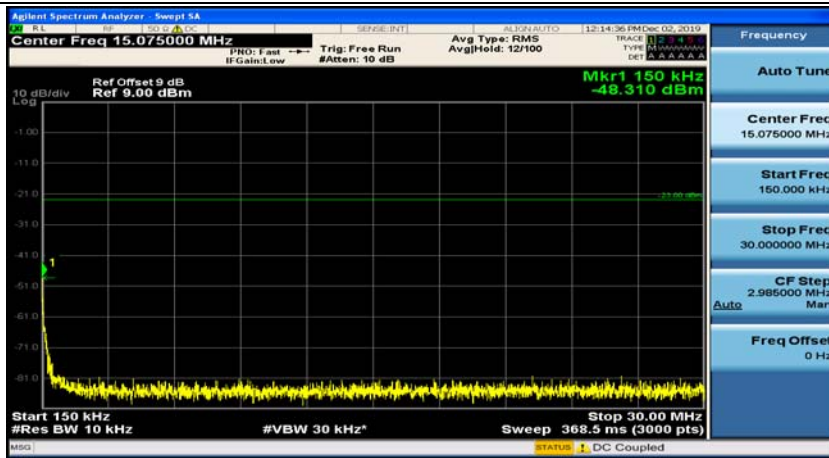

(Channel Bandwidth: 1.4 MHz)_MCH_16QAM_1RB#0

(Channel Bandwidth: 1.4 MHz)_MCH_16QAM_1RB#3

(Channel Bandwidth: 1.4 MHz)_HCH_16QAM_1RB#0

(Channel Bandwidth: 1.4 MHz)_HCH_16QAM_1RB#3

Channel Bandwidth: 3 MHz