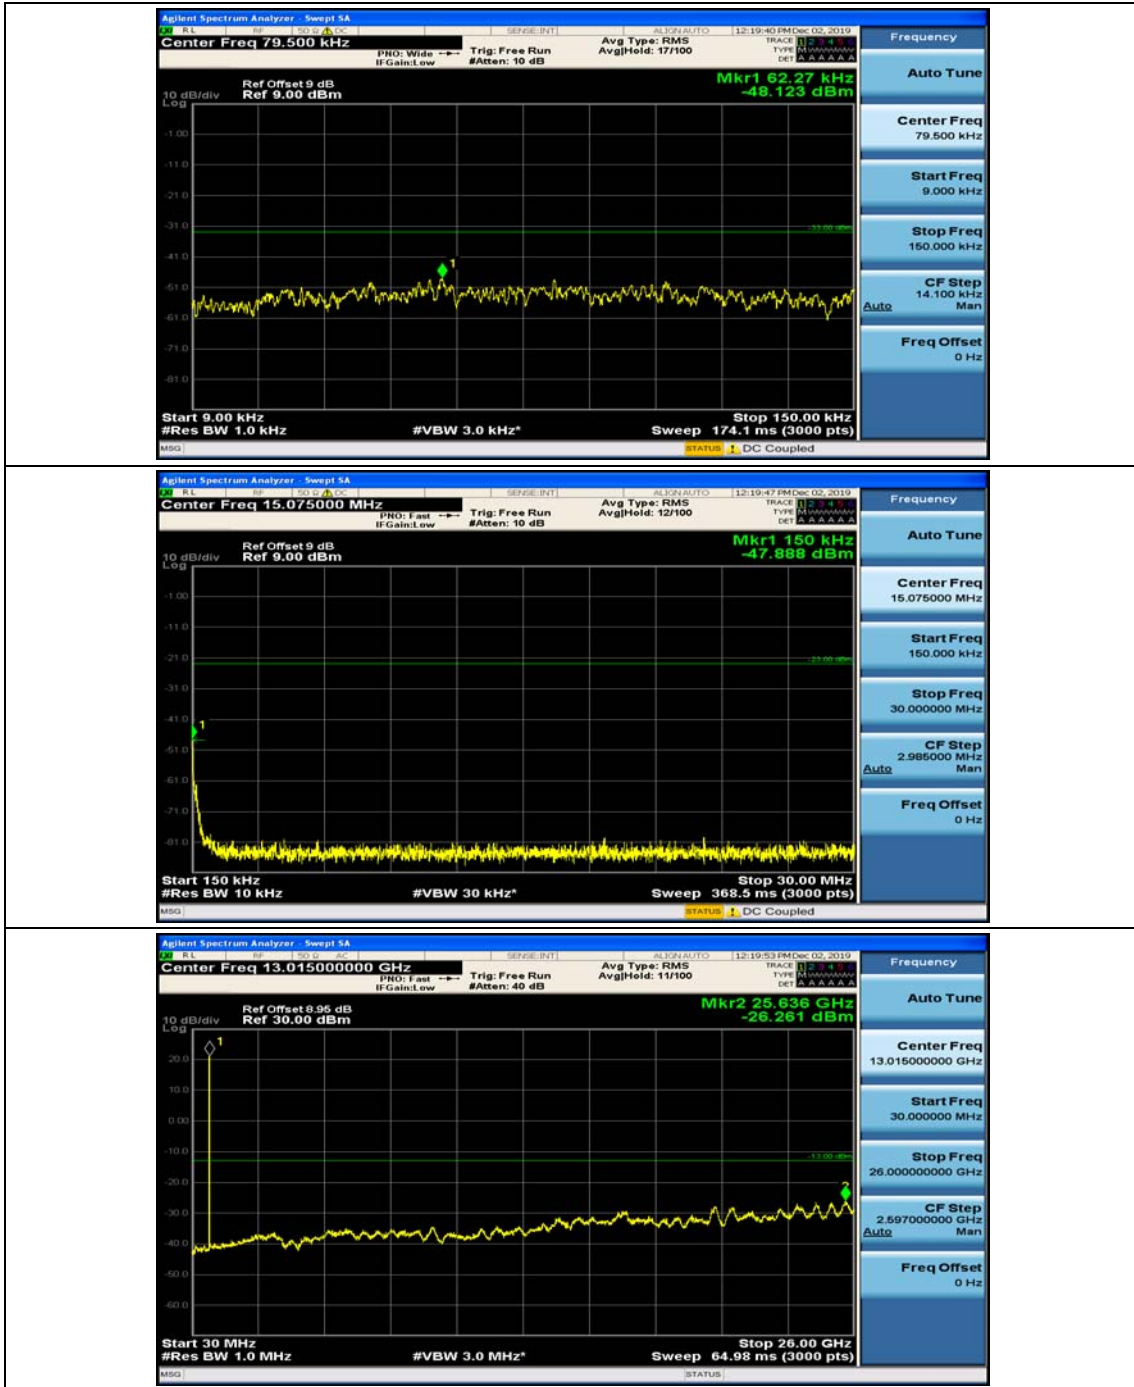

(Channel Bandwidth: 3 MHz)_MCH_QPSK_1RB#0

(Channel Bandwidth: 3 MHz)_MCH_QPSK_1RB#7

(Channel Bandwidth: 3 MHz)_HCH_QPSK_1RB#0

(Channel Bandwidth: 3 MHz)_HCH_QPSK_1RB#7

(Channel Bandwidth: 3 MHz)_LCH_16QAM_1RB#0