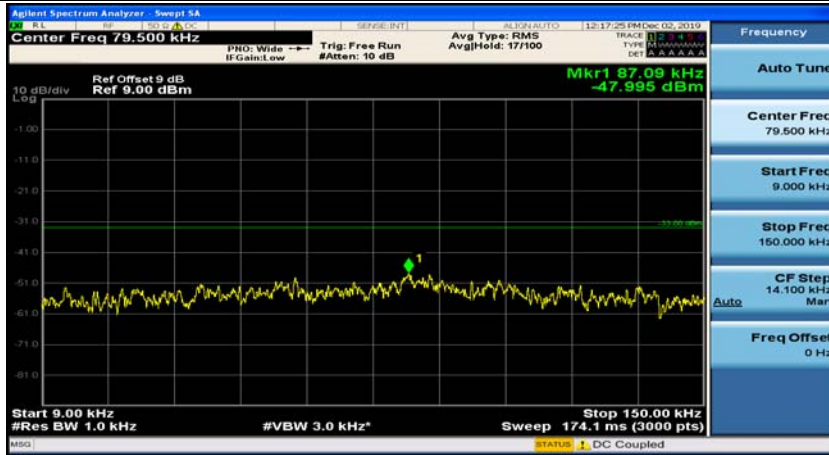

(Channel Bandwidth: 3 MHz)_MCH_QPSK_1RB#0

(Channel Bandwidth: 3 MHz)_MCH_QPSK_1RB#7