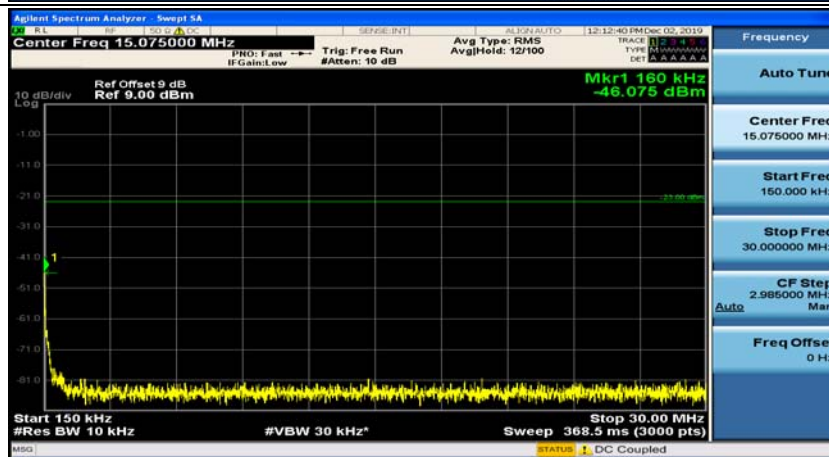

(Channel Bandwidth: 1.4 MHz)_MCH_16QAM_1RB#0