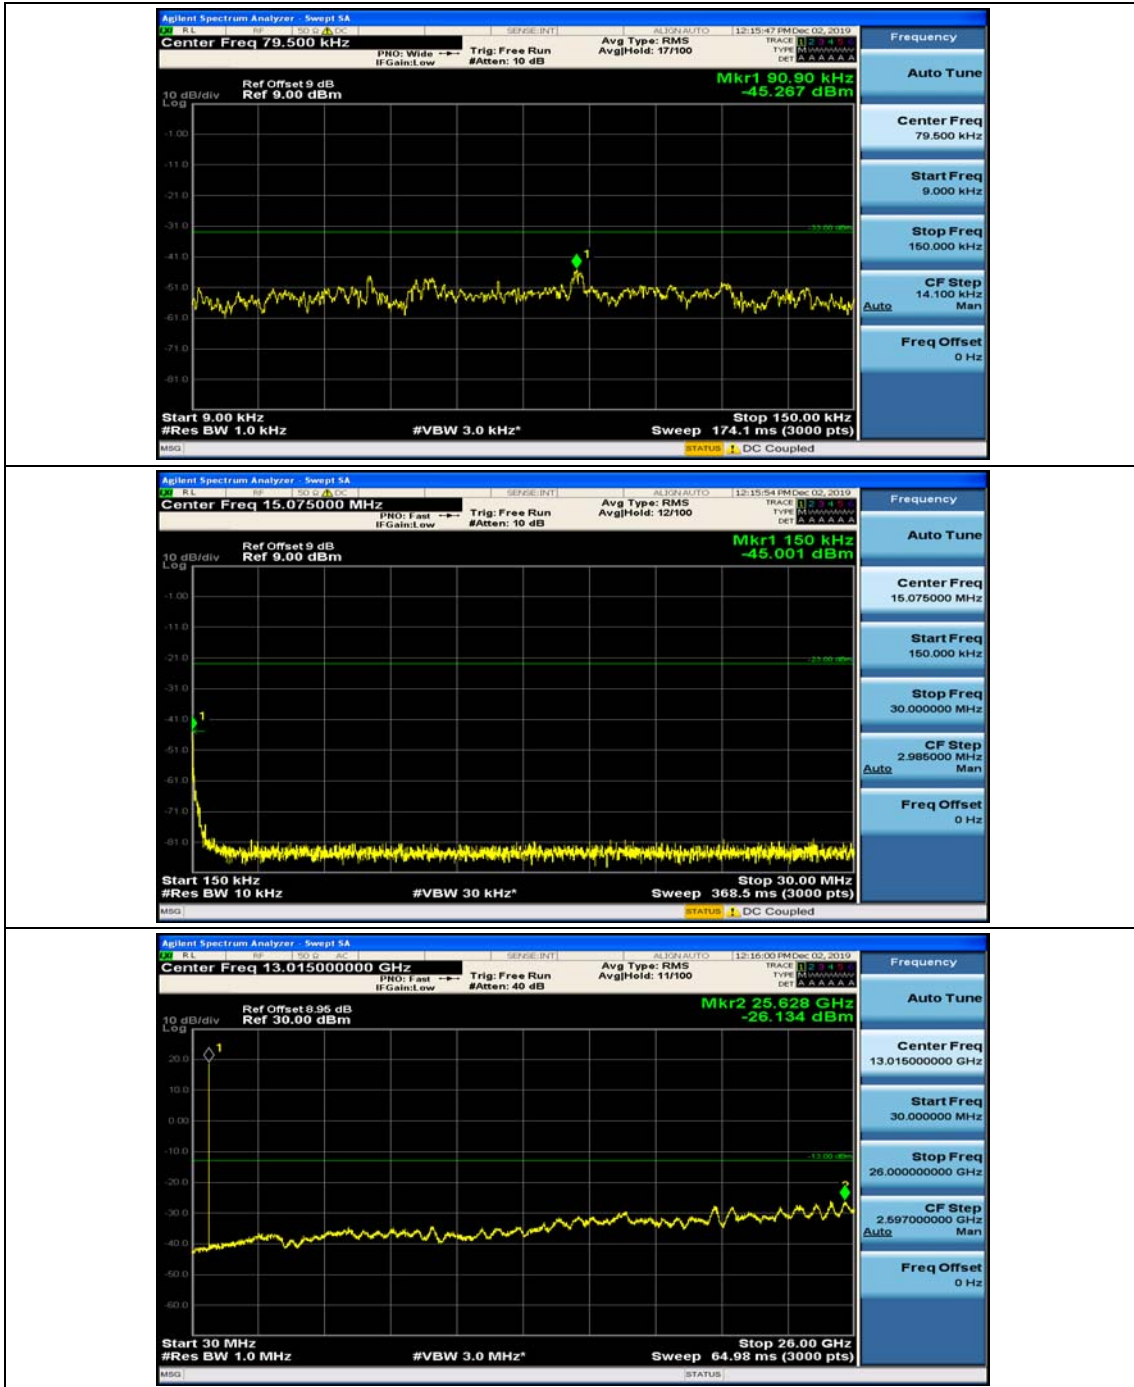

(Channel Bandwidth: 1.4 MHz)_MCH_16QAM_1RB#0

(Channel Bandwidth: 1.4 MHz)_MCH_16QAM_1RB#3

(Channel Bandwidth: 1.4 MHz)_HCH_16QAM_1RB#0

(Channel Bandwidth: 1.4 MHz)_HCH_16QAM_1RB#3

Channel Bandwidth: 3 MHz