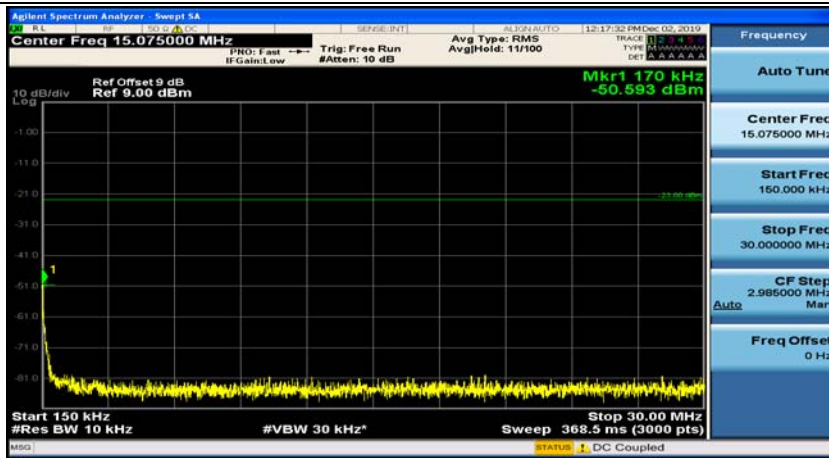

(Channel Bandwidth: 3 MHz)_MCH_QPSK_1RB#0

(Channel Bandwidth: 3 MHz)_MCH_QPSK_1RB#7