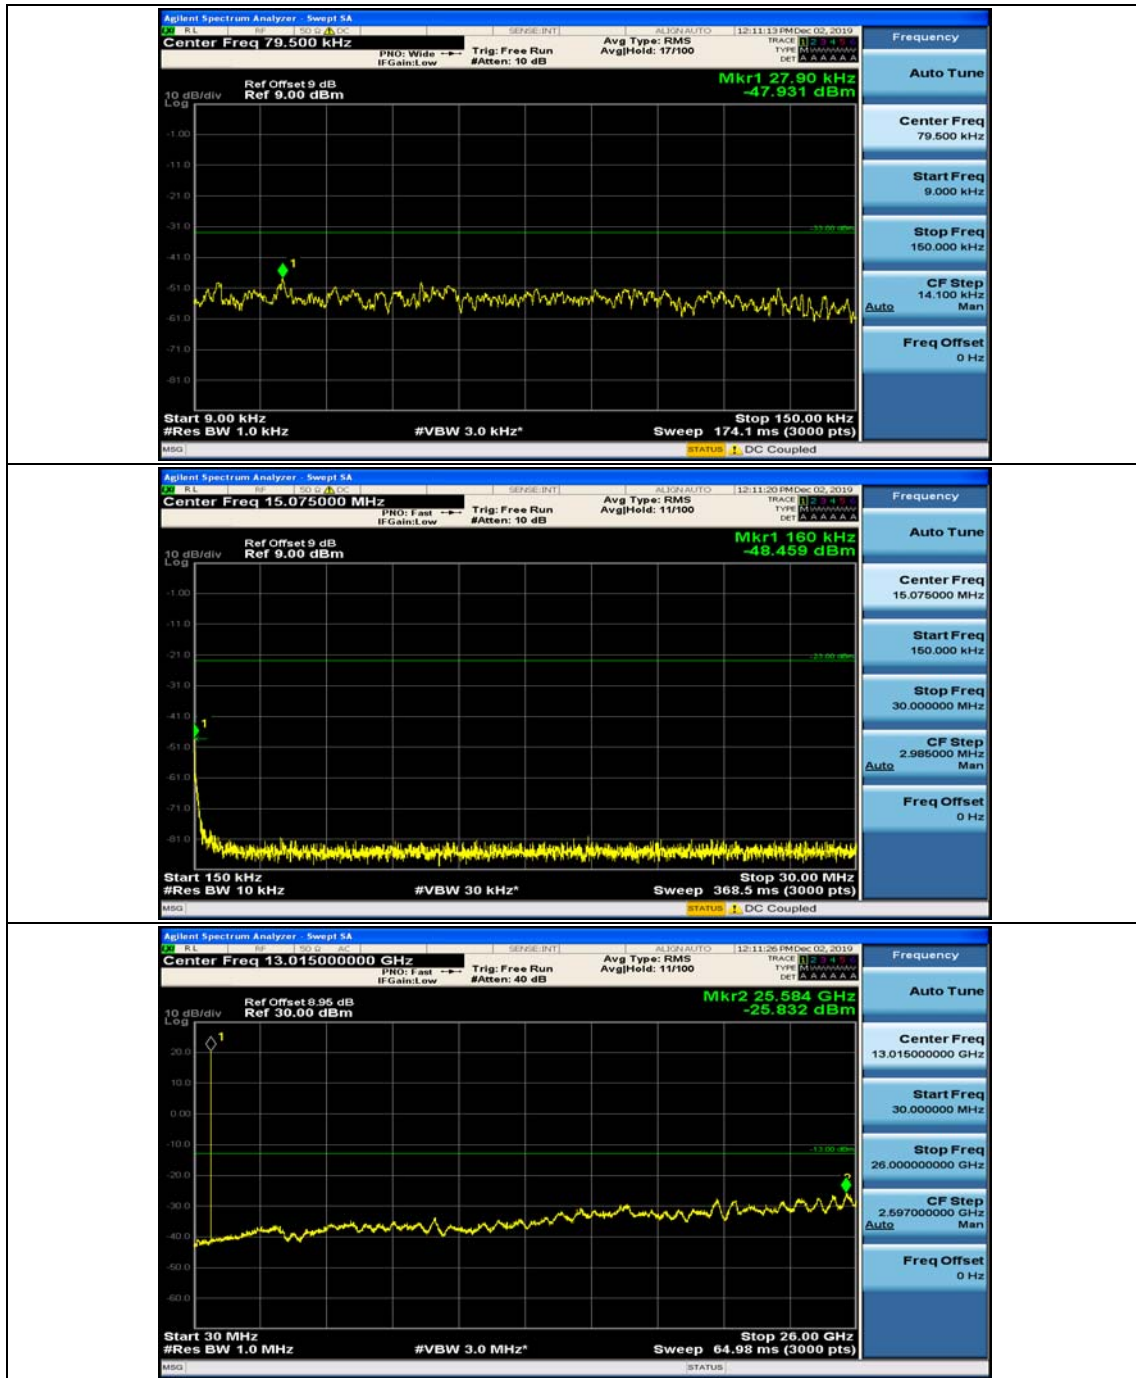

(Channel Bandwidth: 1.4 MHz)_MCH_QPSK_1RB#3

(Channel Bandwidth: 1.4 MHz)_HCH_QPSK_1RB#0

(Channel Bandwidth: 1.4 MHz)_HCH_QPSK_1RB#3

(Channel Bandwidth: 1.4 MHz)_LCH_16QAM_1RB#0

(Channel Bandwidth: 1.4 MHz)_LCH_16QAM_1RB#3