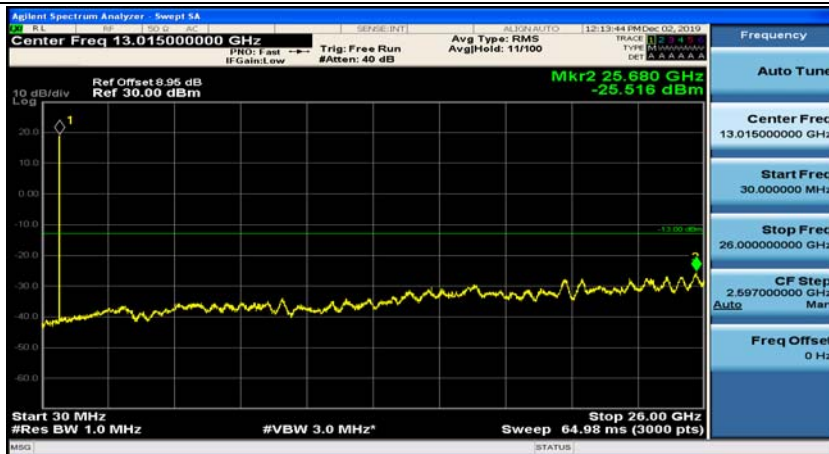

(Channel Bandwidth: 1.4 MHz)_HCH_QPSK_1RB#0