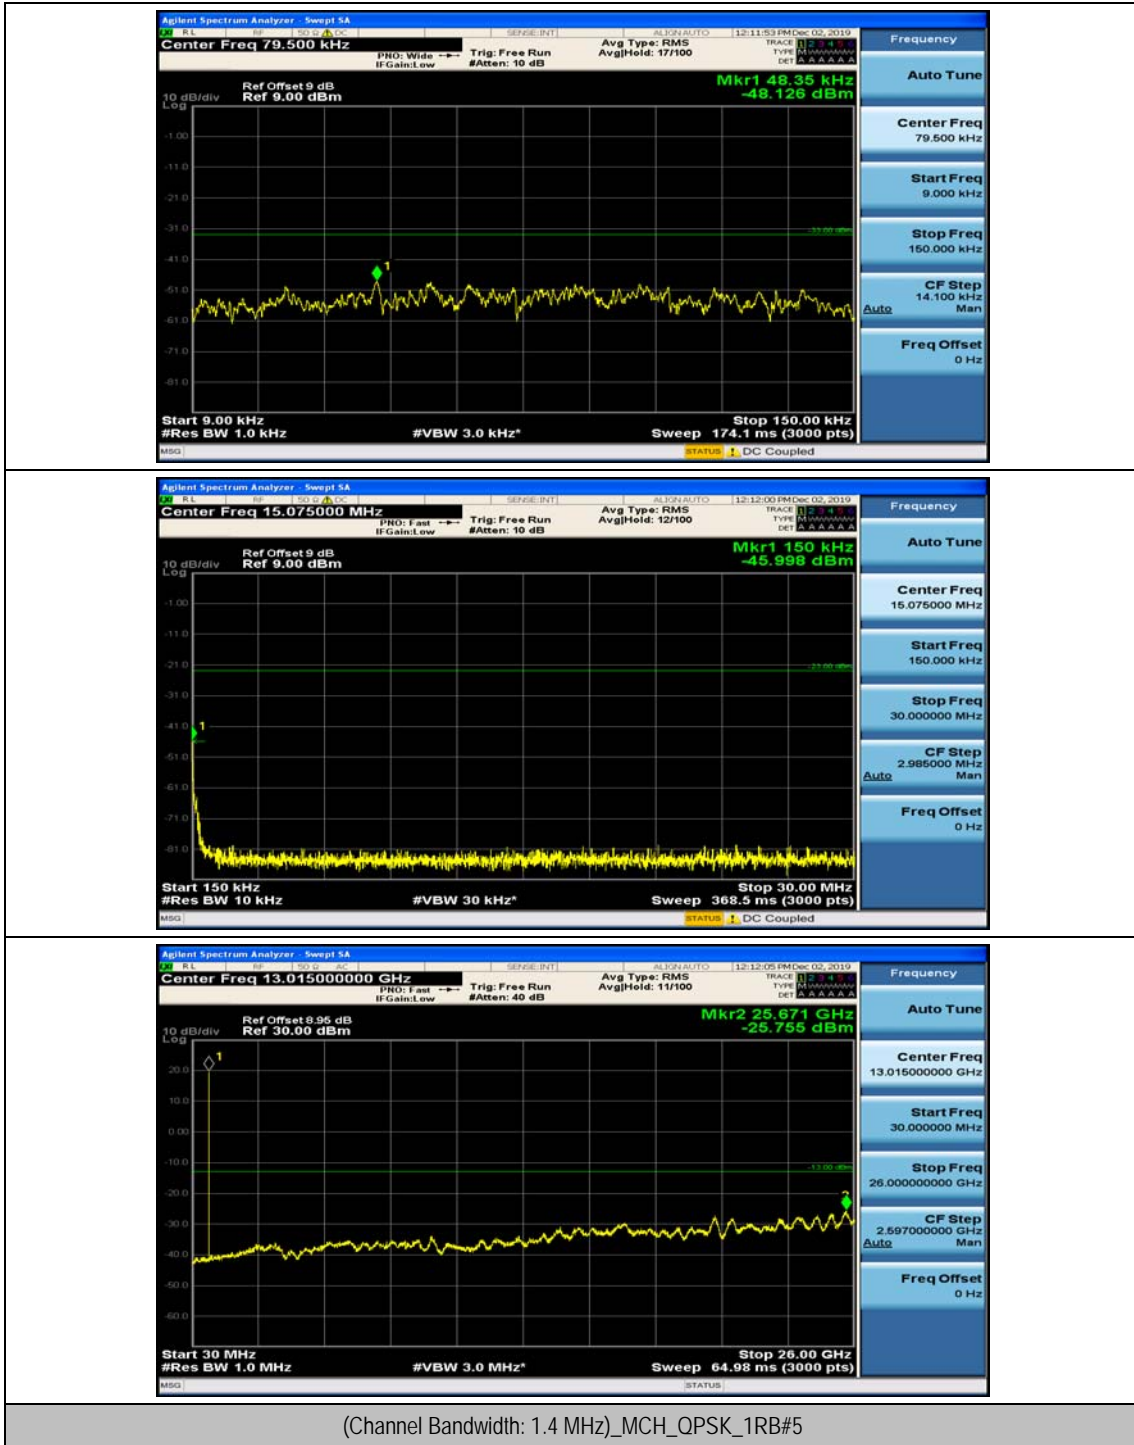

(Channel Bandwidth: 1.4 MHz)_MCH_QPSK_1RB#3