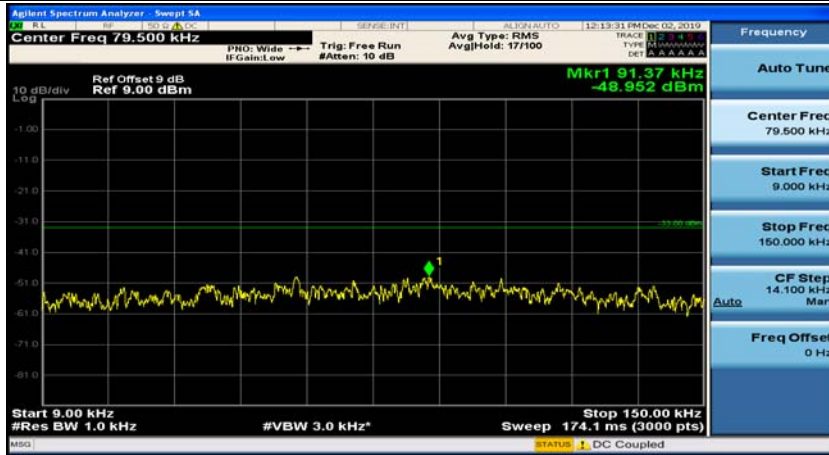

(Channel Bandwidth: 1.4 MHz)_HCH_QPSK_1RB#0