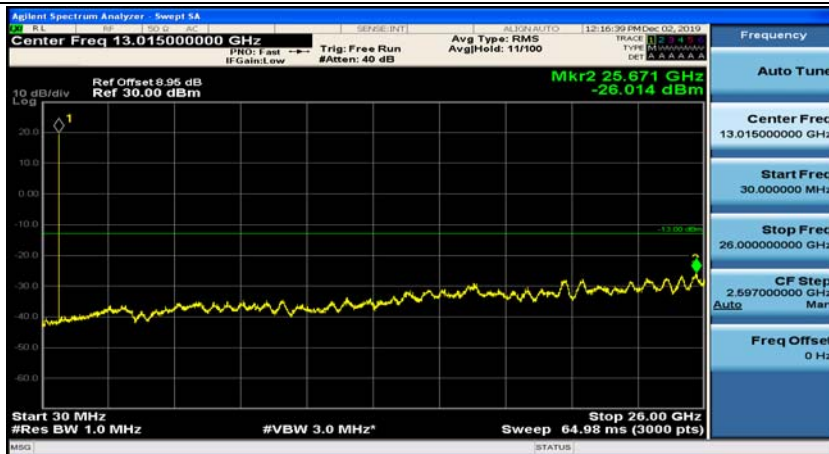

(Channel Bandwidth: 3 MHz)_LCH_16QAM_1RB#7