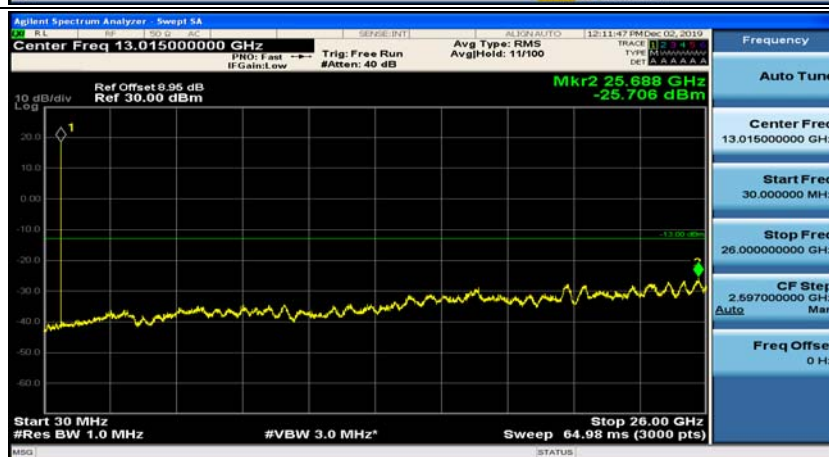

Channel Bandwidth: 10 MHz_HCH_16QAM_25RB#25

Channel Bandwidth: 10 MHz_HCH_16QAM_50RB#0

Appendix E: Conducted Spurious Emission

Test Graphs

Channel Bandwidth: 1.4 MHz

(Channel Bandwidth: 1.4 MHz)_MCH_QPSK_1RB#0