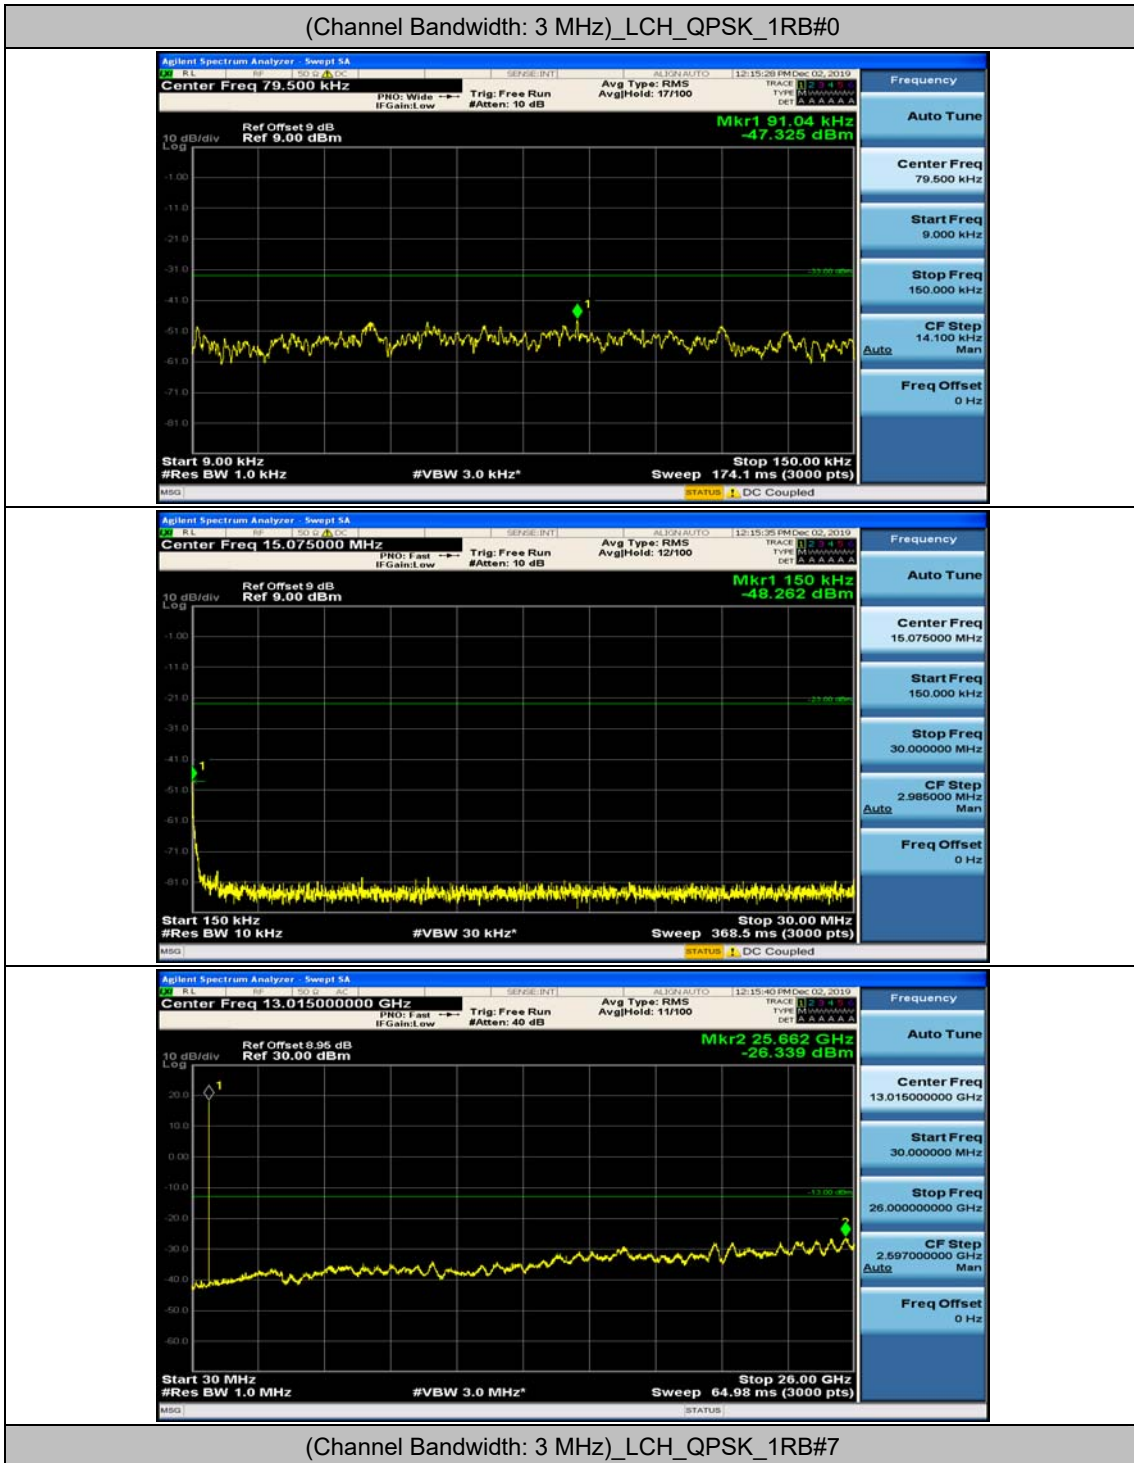

(Channel Bandwidth: 1.4 MHz)_MCH_16QAM_1RB#0

(Channel Bandwidth: 1.4 MHz)_MCH_16QAM_1RB#3

(Channel Bandwidth: 1.4 MHz)_HCH_16QAM_1RB#0

(Channel Bandwidth: 1.4 MHz)_HCH_16QAM_1RB#3

Channel Bandwidth: 3 MHz