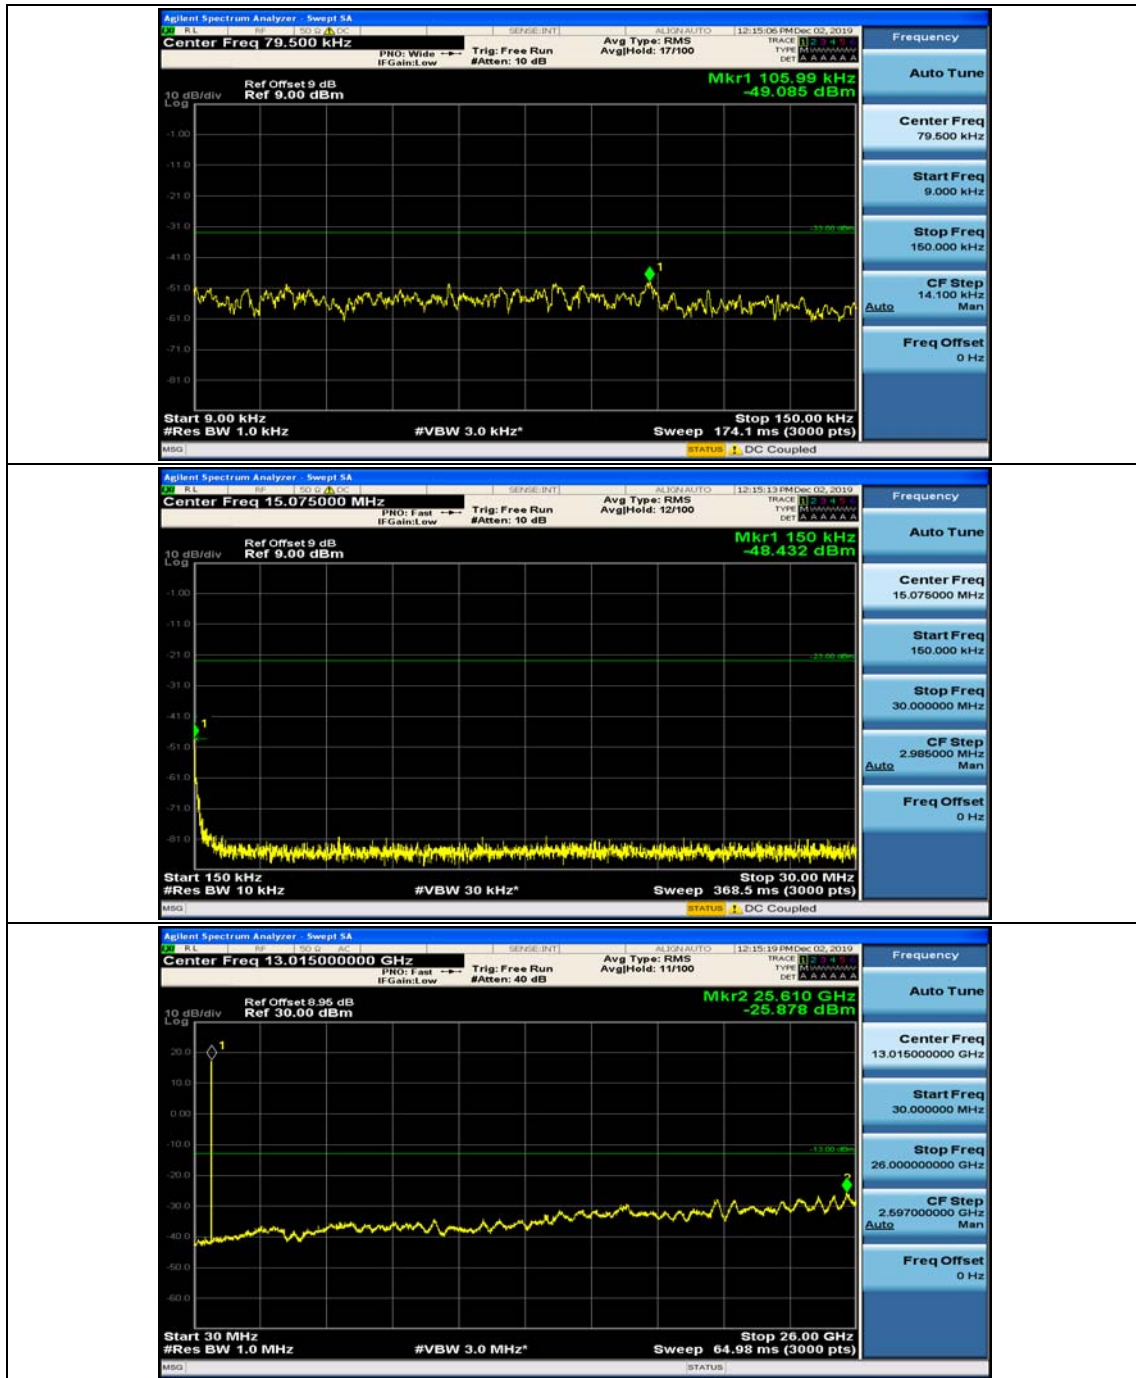

(Channel Bandwidth: 1.4 MHz)_MCH_16QAM_1RB#0

(Channel Bandwidth: 1.4 MHz)_MCH_16QAM_1RB#3

(Channel Bandwidth: 1.4 MHz)_HCH_16QAM_1RB#0

(Channel Bandwidth: 1.4 MHz)_HCH_16QAM_1RB#3

Channel Bandwidth: 3 MHz