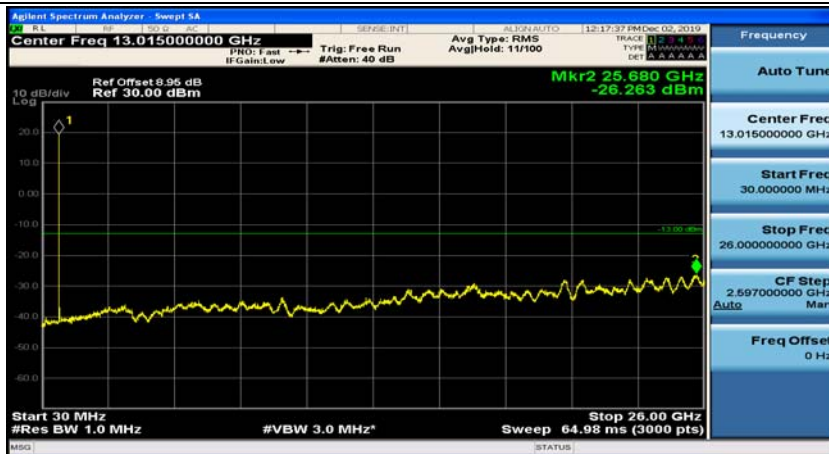

(Channel Bandwidth: 3 MHz)_MCH_QPSK_1RB#0

(Channel Bandwidth: 3 MHz)_MCH_QPSK_1RB#7