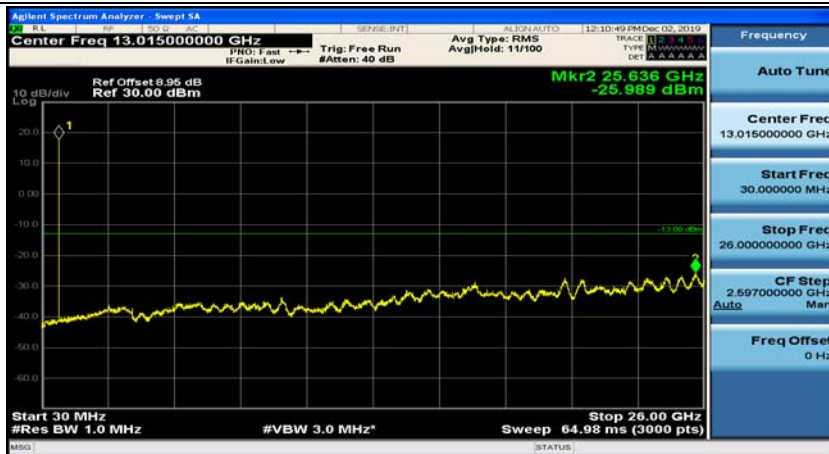

(Channel Bandwidth: 1.4 MHz)_MCH_QPSK_1RB#3

(Channel Bandwidth: 1.4 MHz)_HCH_QPSK_1RB#0

(Channel Bandwidth: 1.4 MHz)_HCH_QPSK_1RB#3

(Channel Bandwidth: 1.4 MHz)_LCH_16QAM_1RB#0

(Channel Bandwidth: 1.4 MHz)_LCH_16QAM_1RB#3