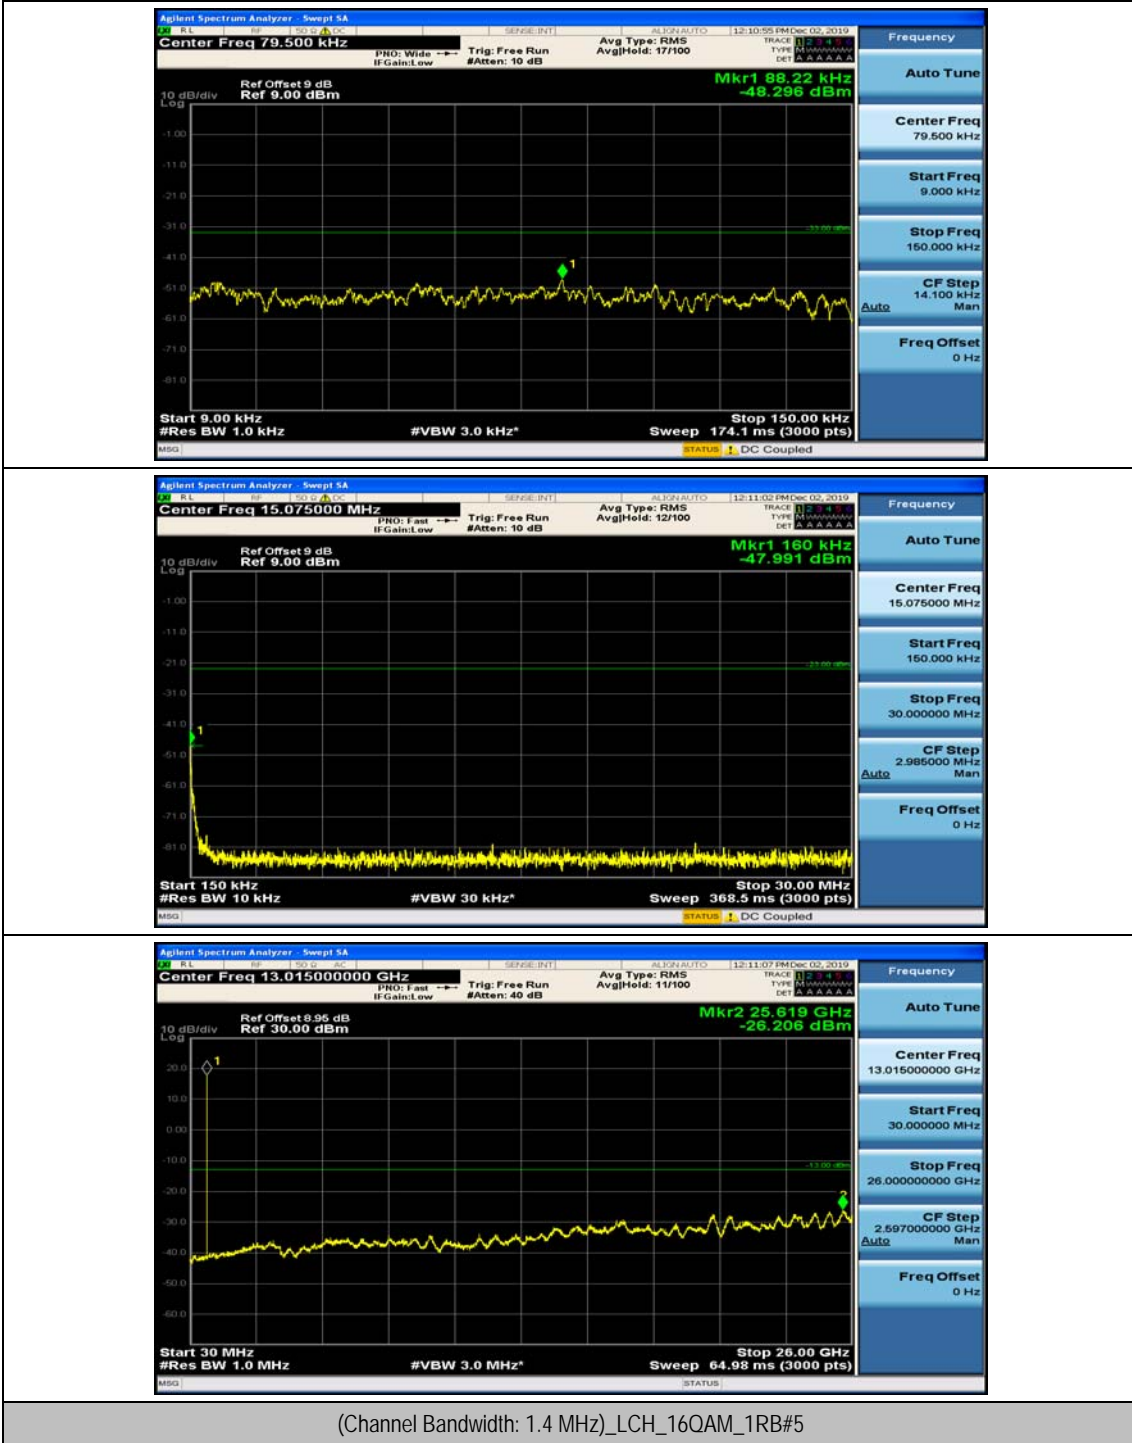

(Channel Bandwidth: 1.4 MHz)_MCH_QPSK_1RB#3

(Channel Bandwidth: 1.4 MHz)_HCH_QPSK_1RB#0

(Channel Bandwidth: 1.4 MHz)_HCH_QPSK_1RB#3

(Channel Bandwidth: 1.4 MHz)_LCH_16QAM_1RB#0

(Channel Bandwidth: 1.4 MHz)_LCH_16QAM_1RB#3