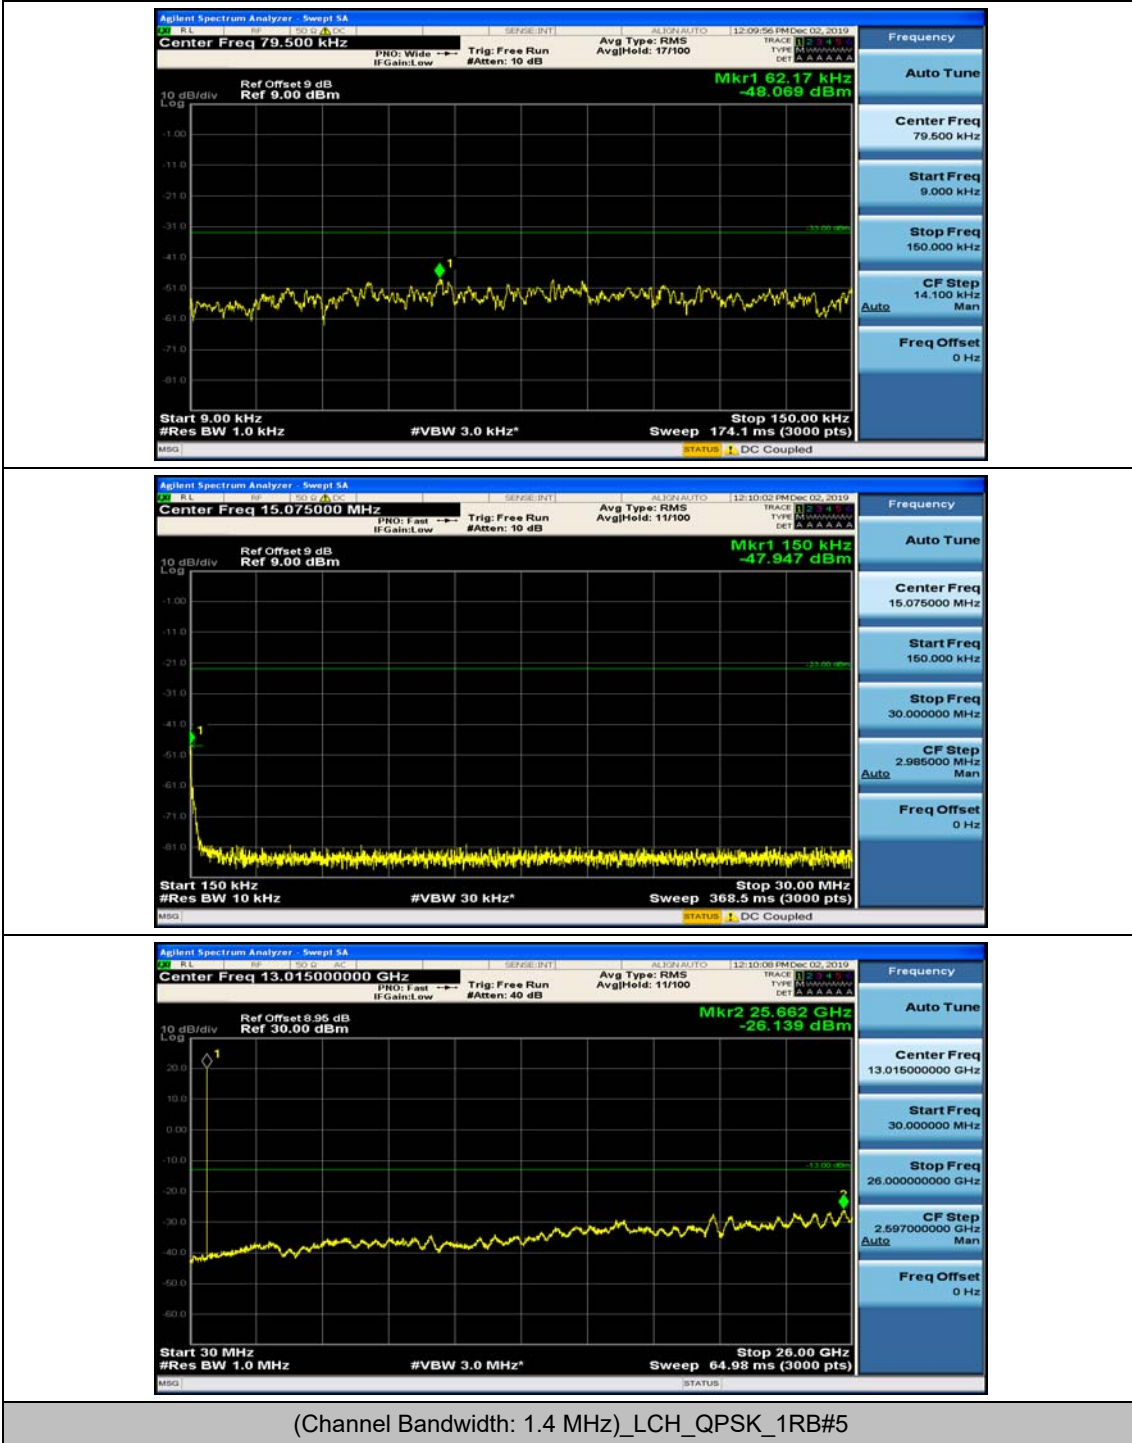

Channel Bandwidth: 10 MHz_HCH_16QAM_25RB#25

Channel Bandwidth: 10 MHz_HCH_16QAM_50RB#0

Appendix E: Conducted Spurious Emission

Test Graphs

Channel Bandwidth: 1.4 MHz

(Channel Bandwidth: 1.4 MHz)_MCH_QPSK_1RB#0