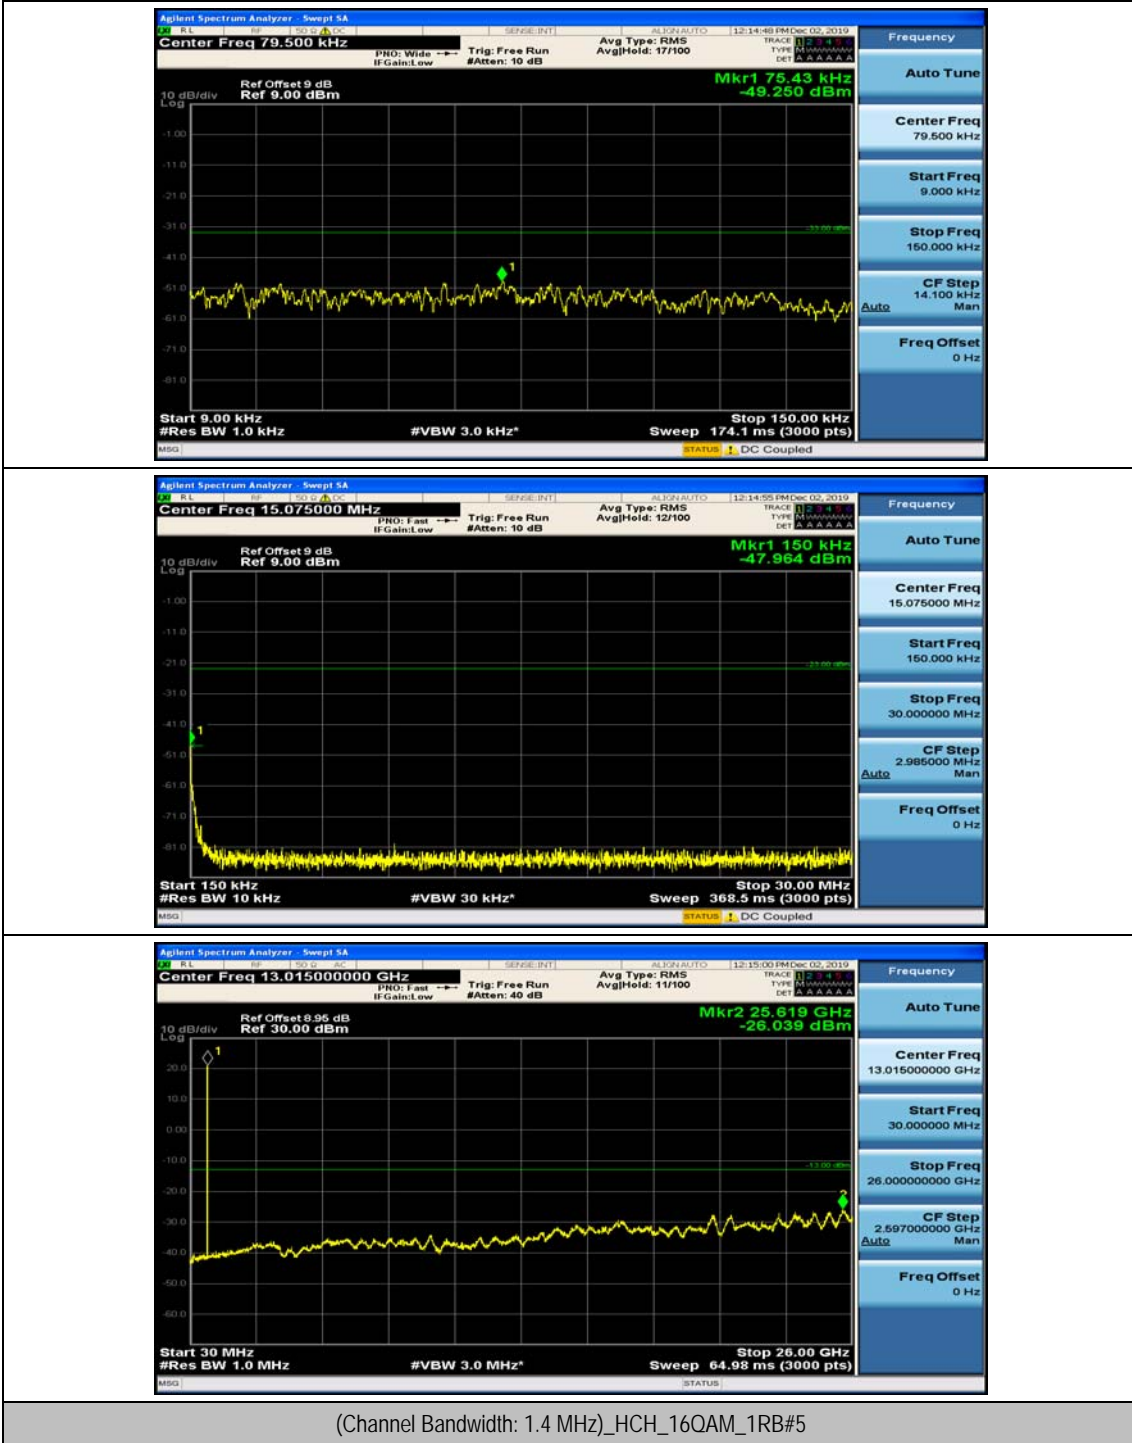

(Channel Bandwidth: 1.4 MHz)_MCH_16QAM_1RB#0

(Channel Bandwidth: 1.4 MHz)_MCH_16QAM_1RB#3

(Channel Bandwidth: 1.4 MHz)_HCH_16QAM_1RB#0

(Channel Bandwidth: 1.4 MHz)_HCH_16QAM_1RB#3

Channel Bandwidth: 3 MHz