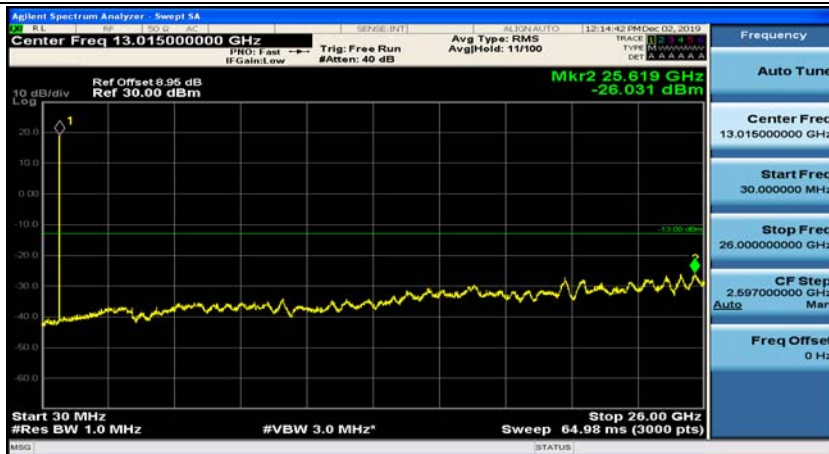

(Channel Bandwidth: 1.4 MHz)_MCH_16QAM_1RB#0

(Channel Bandwidth: 1.4 MHz)_MCH_16QAM_1RB#3

(Channel Bandwidth: 1.4 MHz)_HCH_16QAM_1RB#0

(Channel Bandwidth: 1.4 MHz)_HCH_16QAM_1RB#3

Channel Bandwidth: 3 MHz