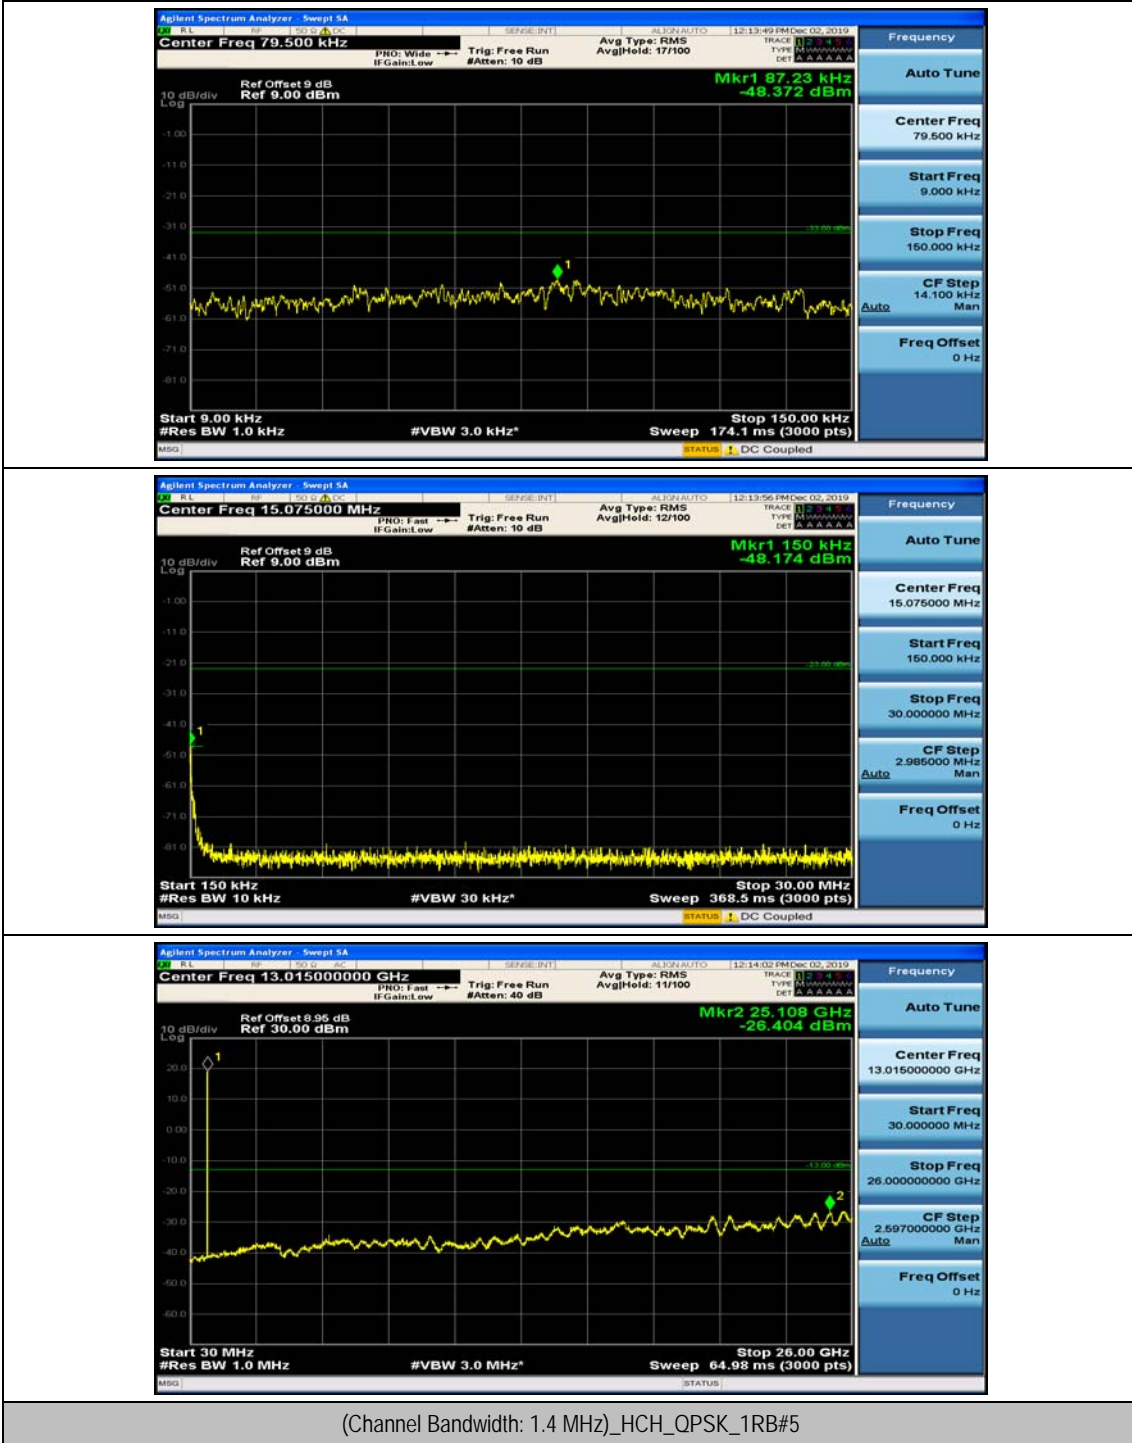

(Channel Bandwidth: 1.4 MHz)_MCH_QPSK_1RB#3

(Channel Bandwidth: 1.4 MHz)_HCH_QPSK_1RB#0

(Channel Bandwidth: 1.4 MHz)_HCH_QPSK_1RB#3

(Channel Bandwidth: 1.4 MHz)_LCH_16QAM_1RB#0

(Channel Bandwidth: 1.4 MHz)_LCH_16QAM_1RB#3