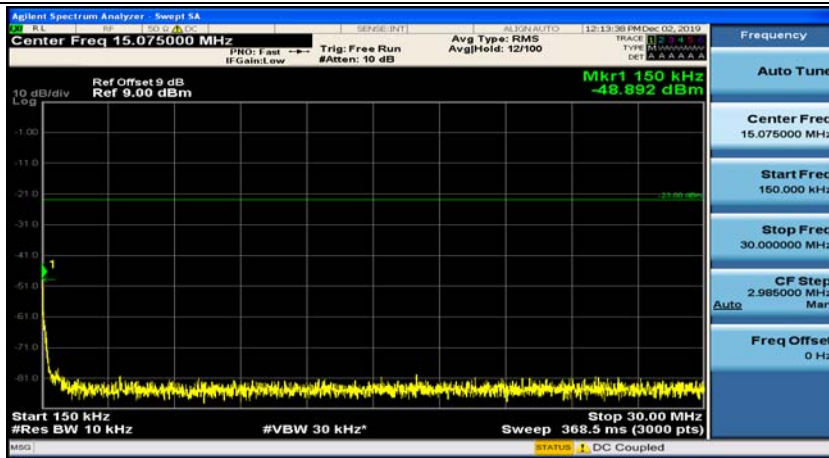

(Channel Bandwidth: 1.4 MHz)_HCH_QPSK_1RB#0