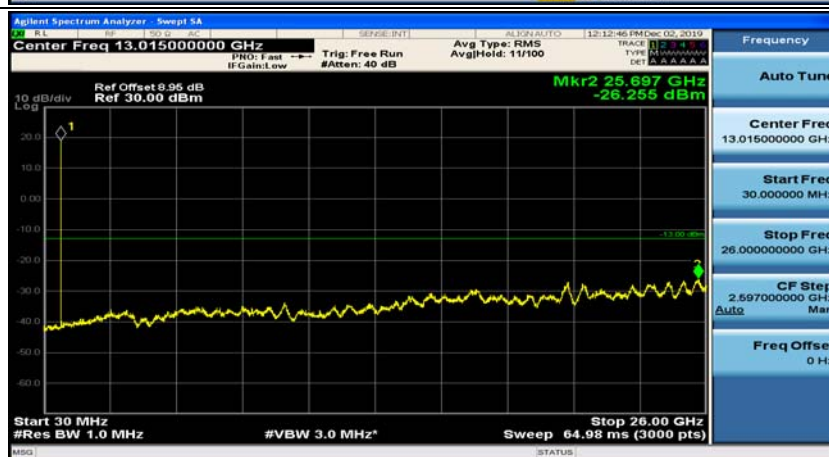

(Channel Bandwidth: 1.4 MHz)_MCH_16QAM_1RB#0