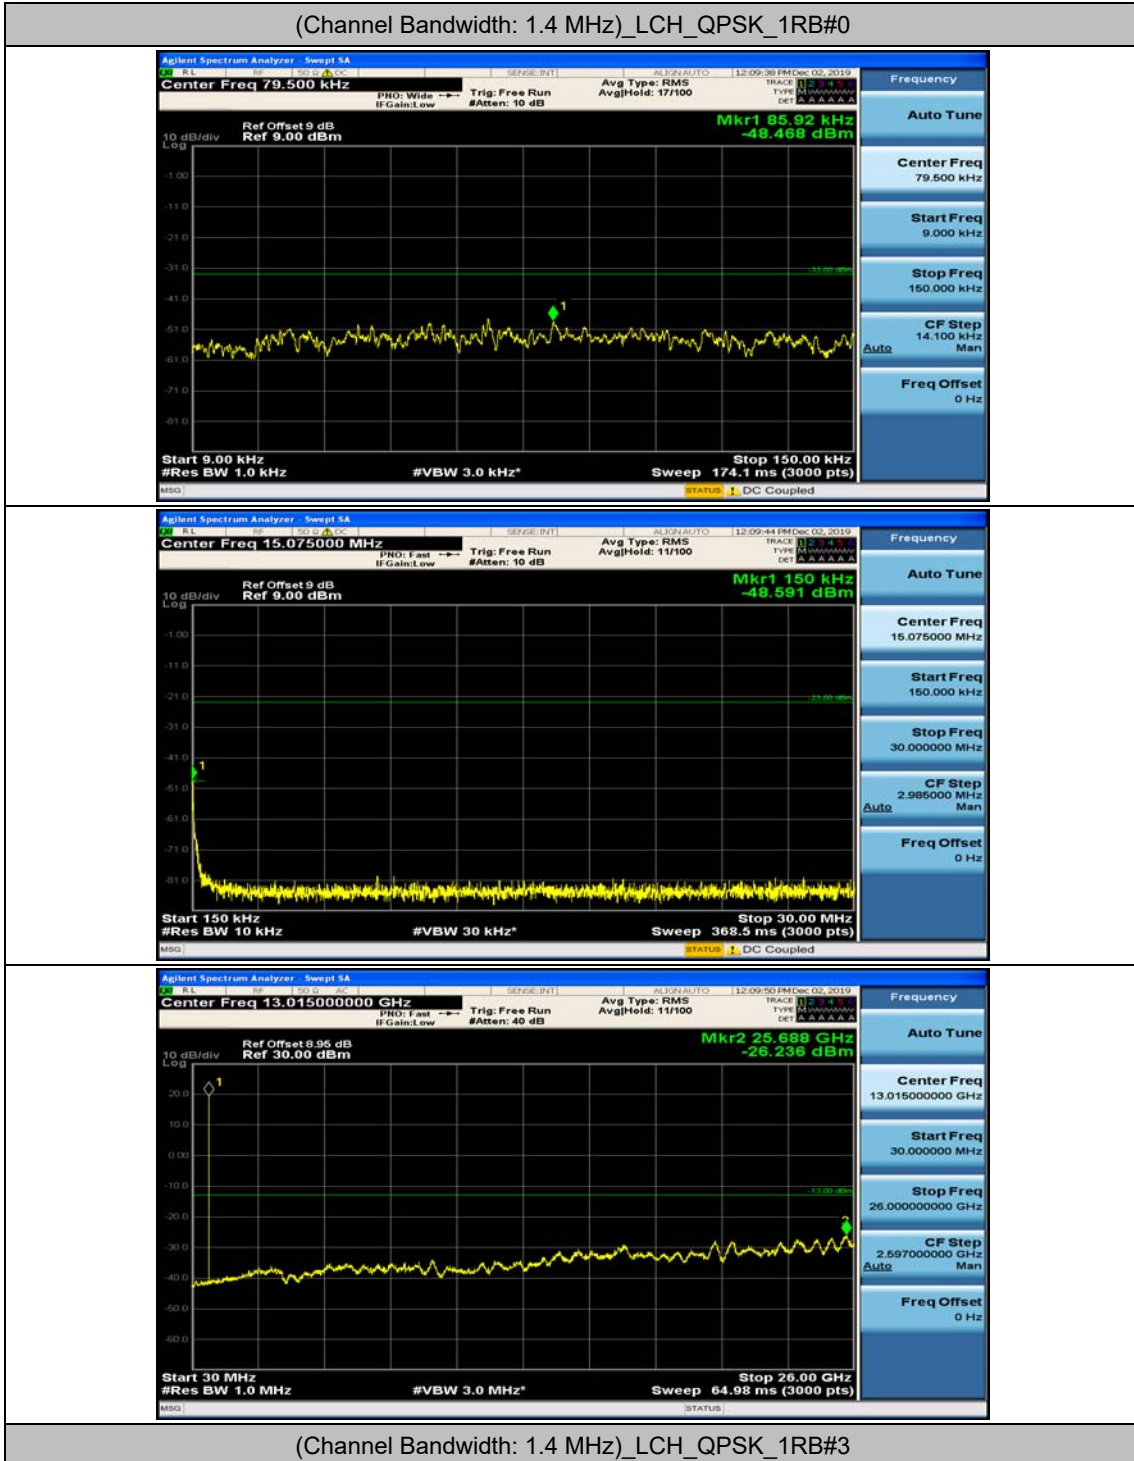

Channel Bandwidth: 10 MHz_HCH_16QAM_25RB#25

Channel Bandwidth: 10 MHz_HCH_16QAM_50RB#0

Appendix E: Conducted Spurious Emission

Test Graphs

Channel Bandwidth: 1.4 MHz

(Channel Bandwidth: 1.4 MHz)_MCH_QPSK_1RB#0