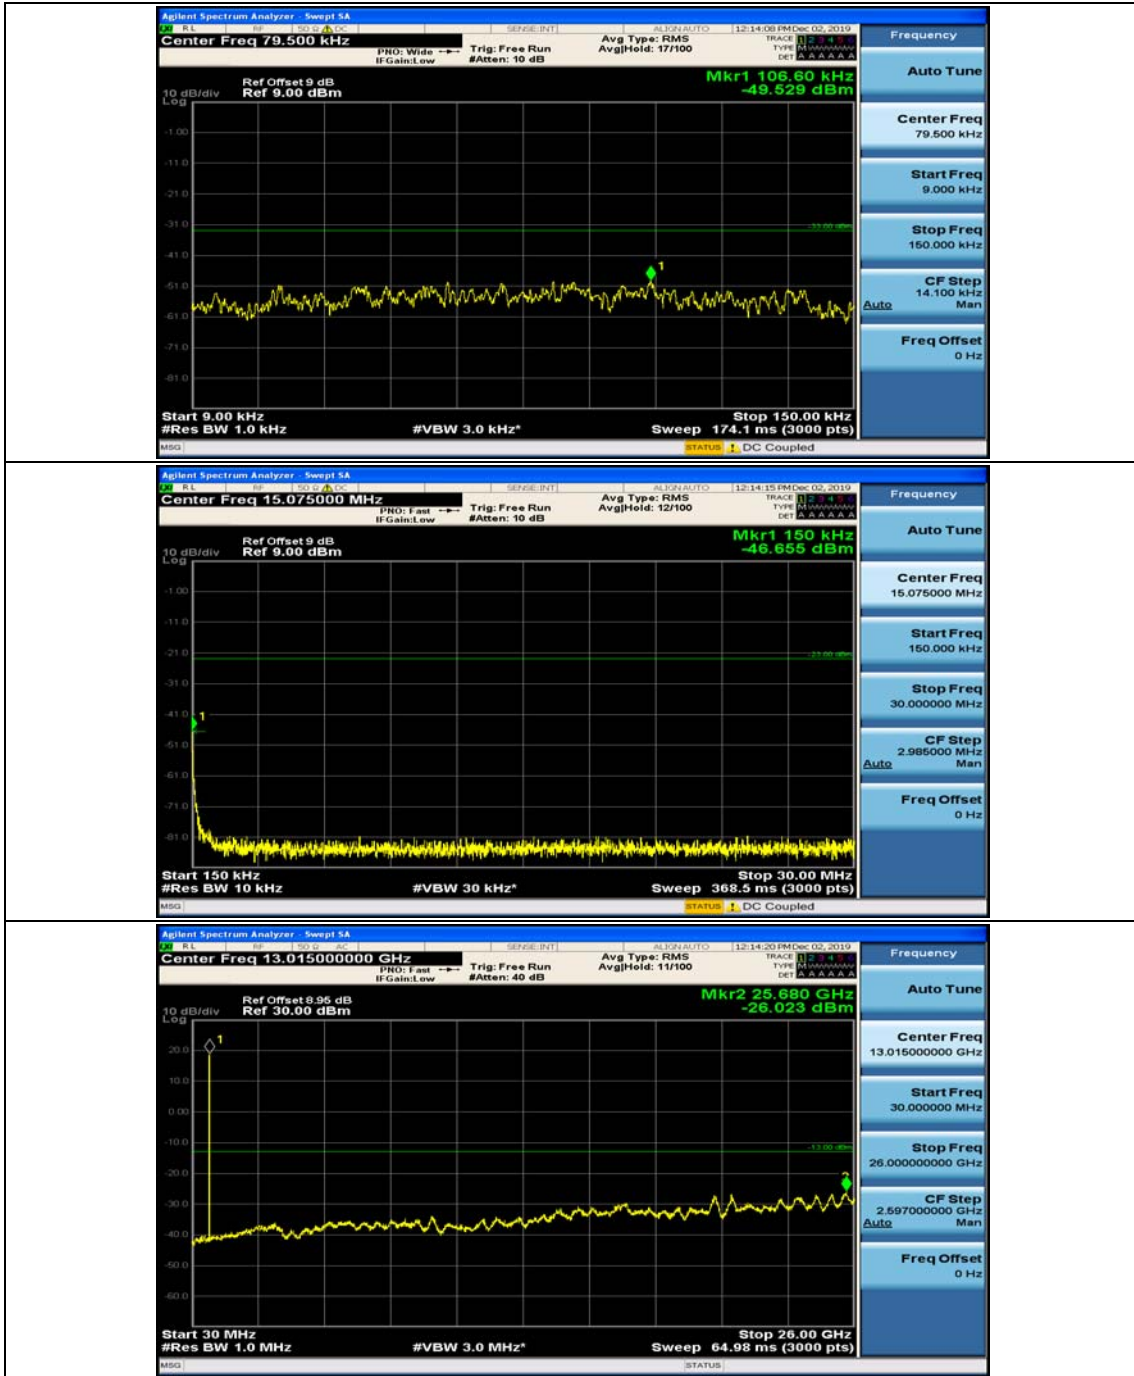

(Channel Bandwidth: 1.4 MHz)_MCH_QPSK_1RB#3

(Channel Bandwidth: 1.4 MHz)_HCH_QPSK_1RB#0

(Channel Bandwidth: 1.4 MHz)_HCH_QPSK_1RB#3

(Channel Bandwidth: 1.4 MHz)_LCH_16QAM_1RB#0

(Channel Bandwidth: 1.4 MHz)_LCH_16QAM_1RB#3