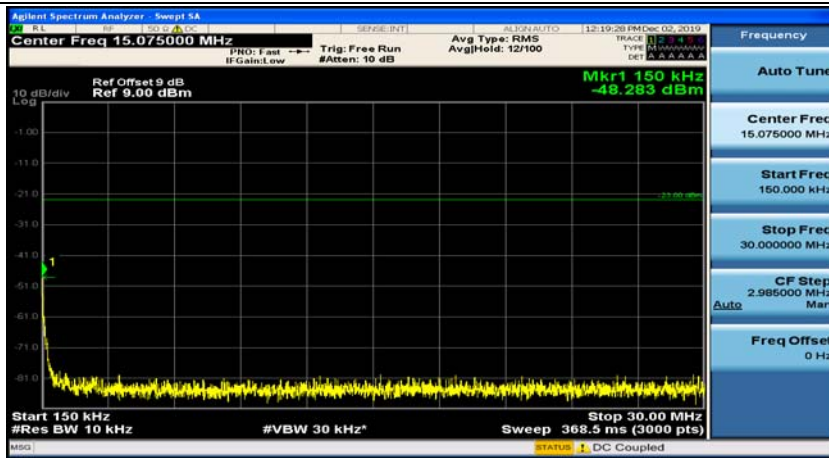

(Channel Bandwidth: 3 MHz)_HCH_QPSK_1RB#0

(Channel Bandwidth: 3 MHz)_HCH_QPSK_1RB#7