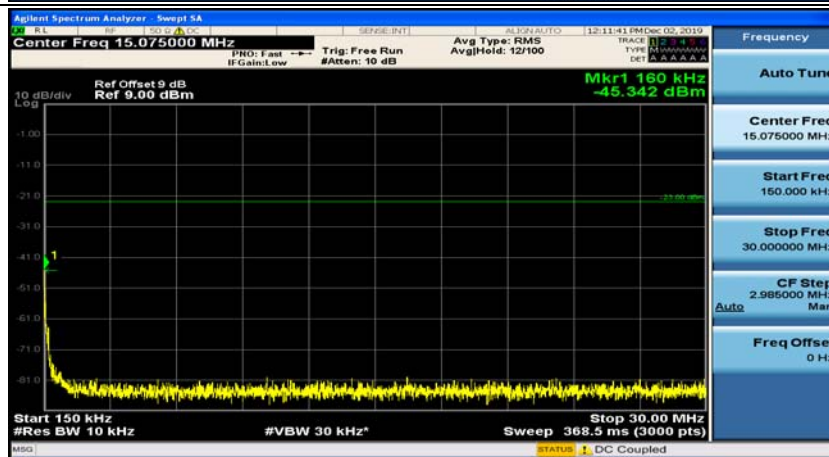

Channel Bandwidth: 10 MHz_HCH_16QAM_25RB#25

Channel Bandwidth: 10 MHz_HCH_16QAM_50RB#0

Appendix E: Conducted Spurious Emission

Test Graphs

Channel Bandwidth: 1.4 MHz

(Channel Bandwidth: 1.4 MHz)_MCH_QPSK_1RB#0