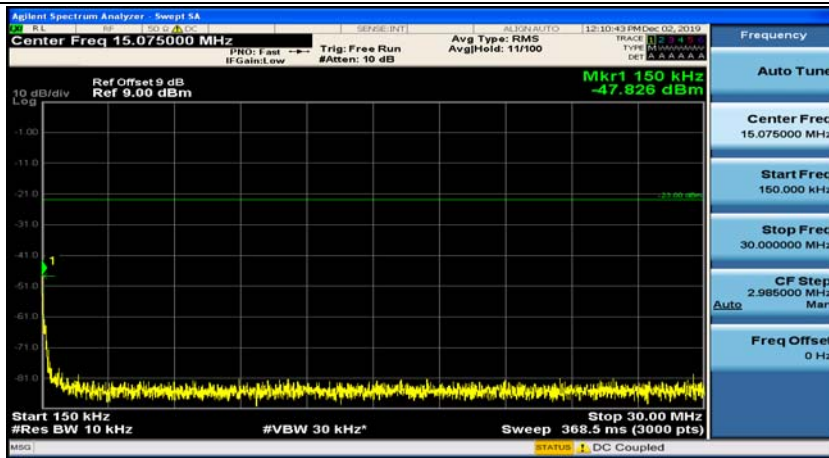

(Channel Bandwidth: 1.4 MHz)_MCH_QPSK_1RB#3

(Channel Bandwidth: 1.4 MHz)_HCH_QPSK_1RB#0

(Channel Bandwidth: 1.4 MHz)_HCH_QPSK_1RB#3

(Channel Bandwidth: 1.4 MHz)_LCH_16QAM_1RB#0

(Channel Bandwidth: 1.4 MHz)_LCH_16QAM_1RB#3