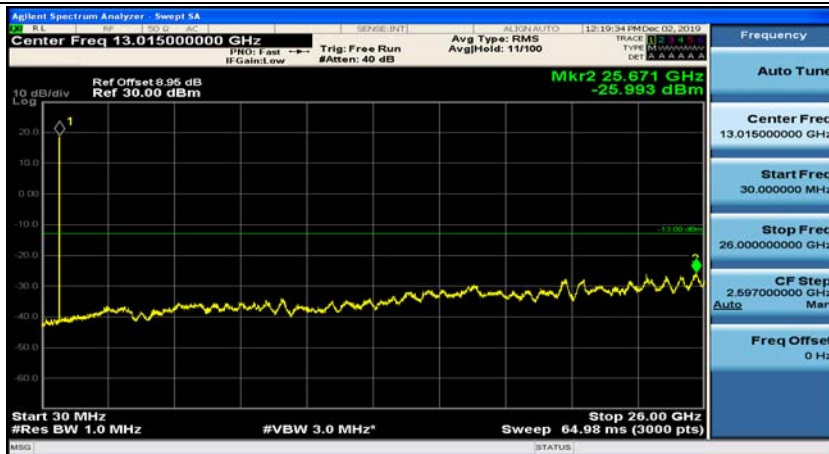

(Channel Bandwidth: 3 MHz)_HCH_QPSK_1RB#0

(Channel Bandwidth: 3 MHz)_HCH_QPSK_1RB#7