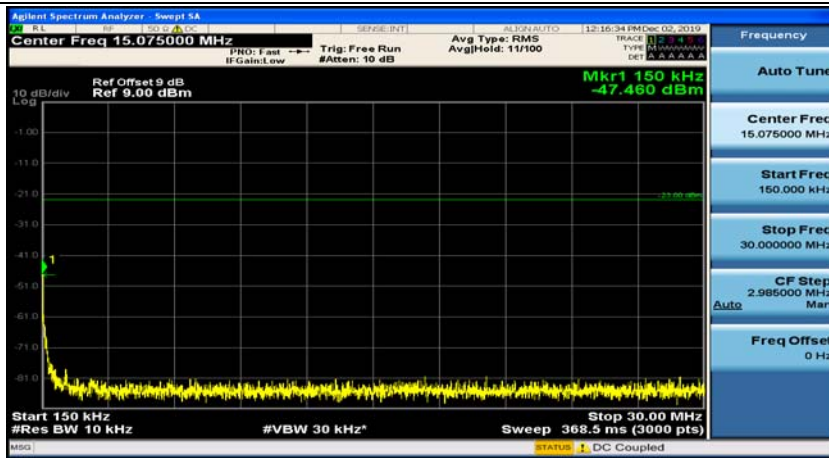

(Channel Bandwidth: 3 MHz)_LCH_16QAM_1RB#7