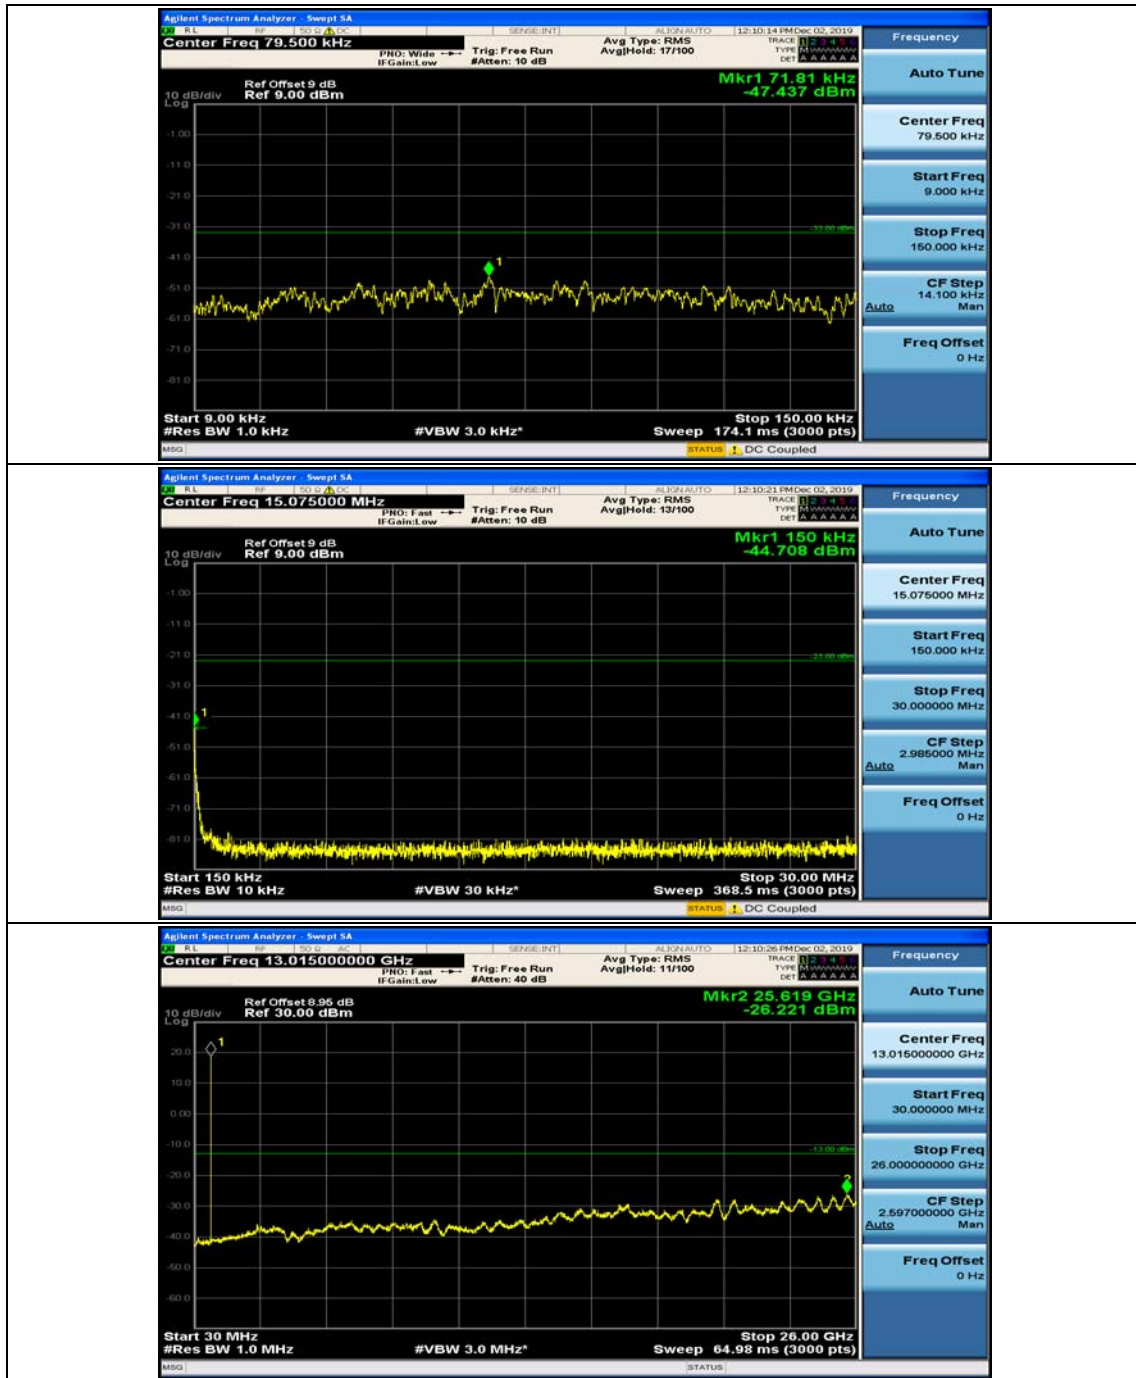

Channel Bandwidth: 10 MHz_HCH_16QAM_25RB#25

Channel Bandwidth: 10 MHz_HCH_16QAM_50RB#0

Appendix E: Conducted Spurious Emission

Test Graphs

Channel Bandwidth: 1.4 MHz

(Channel Bandwidth: 1.4 MHz)_MCH_QPSK_1RB#0