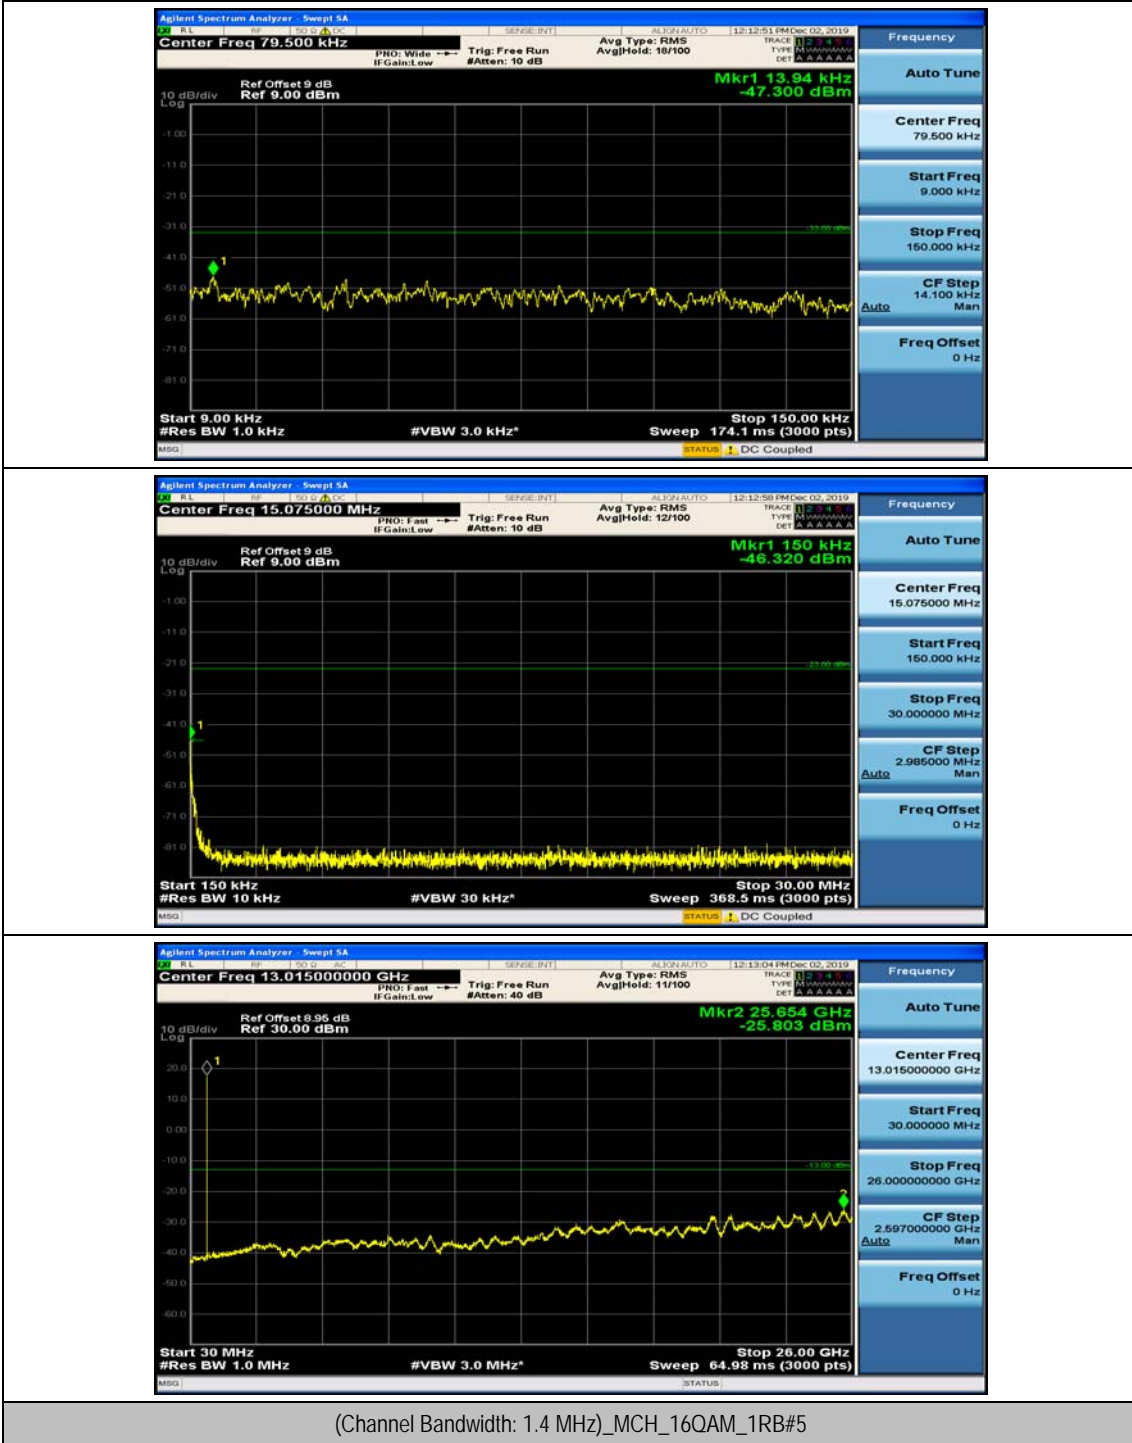

(Channel Bandwidth: 1.4 MHz)_MCH_16QAM_1RB#3