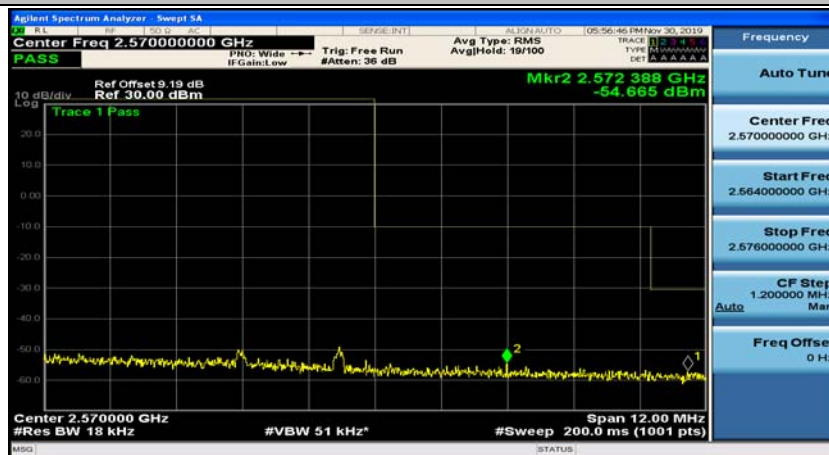

(Channel Bandwidth:20 MHz)_LCH_16QAM_50RB#25

(Channel Bandwidth:20 MHz)_LCH_16QAM_50RB#50

(Channel Bandwidth:20 MHz)_LCH_16QAM_100RB#0

(Channel Bandwidth:20 MHz)_HCH_16QAM_1RB#0

(Channel Bandwidth:20 MHz)_HCH_16QAM_1RB#49