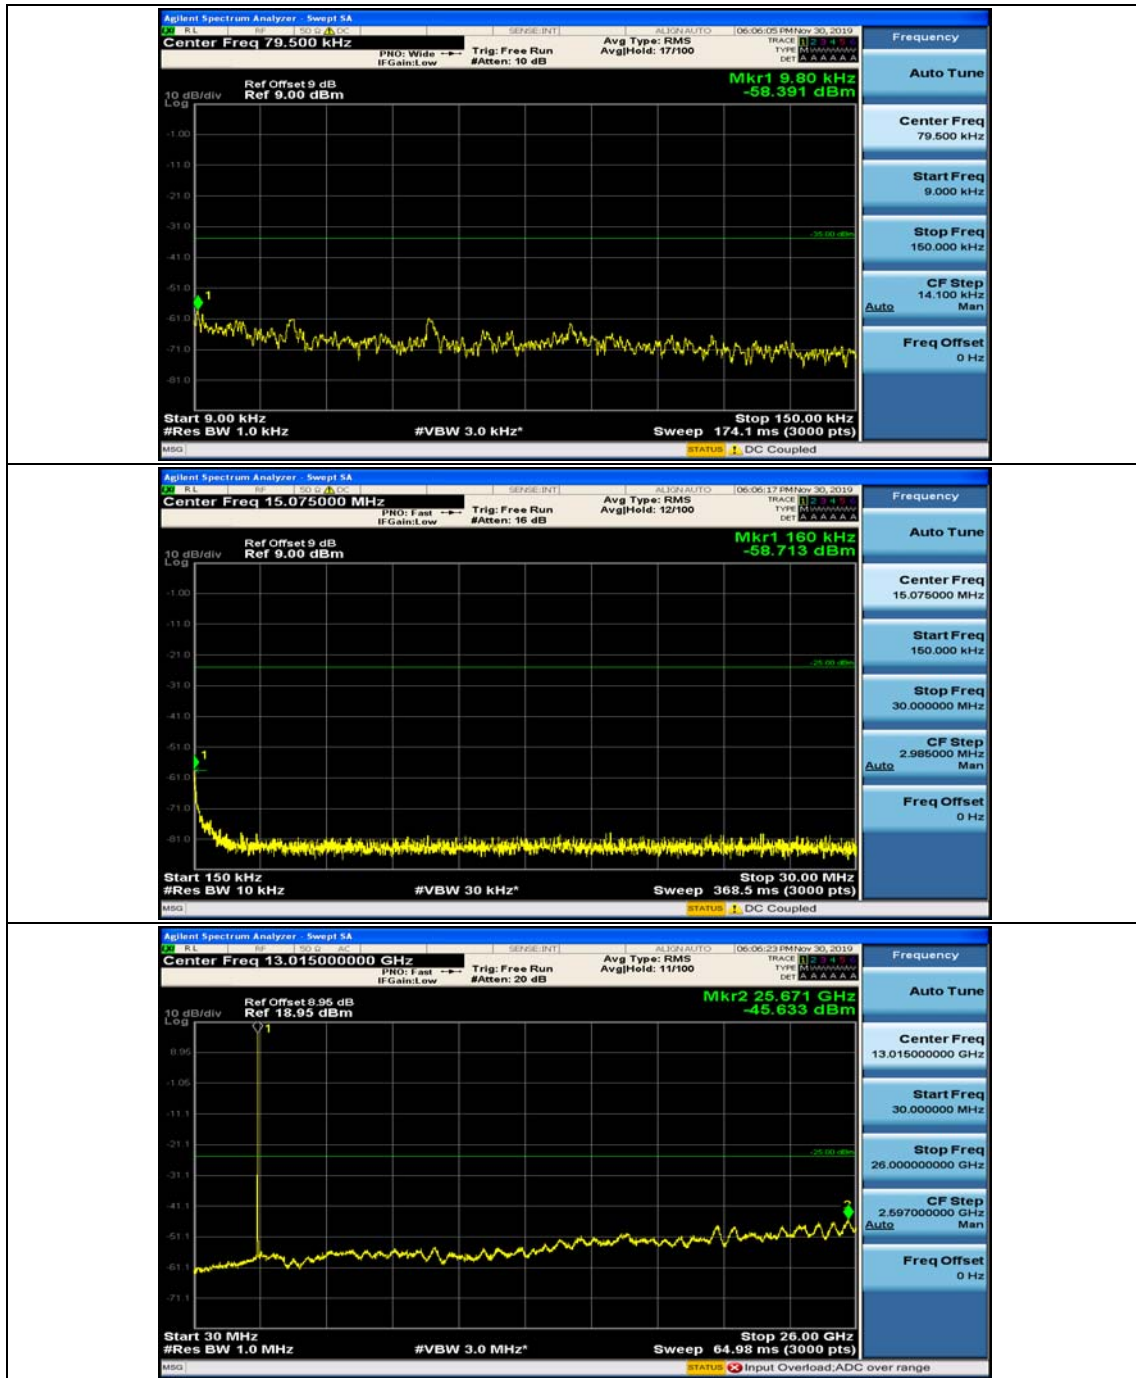

Appendix E: Conducted Spurious Emission

Test Graphs

Channel Bandwidth: 5 MHz

(Channel Bandwidth: 5 MHz)_MCH_QPSK_1RB#0

(Channel Bandwidth: 5 MHz)_MCH_QPSK_1RB#12

(Channel Bandwidth: 5 MHz)_HCH_QPSK_1RB#0

(Channel Bandwidth: 5 MHz)_HCH_QPSK_1RB#12

(Channel Bandwidth: 5 MHz)_LCH_16QAM_1RB#0

(Channel Bandwidth: 5 MHz)_LCH_16QAM_1RB#12

(Channel Bandwidth: 5 MHz)_MCH_16QAM_1RB#0

(Channel Bandwidth: 5 MHz)_MCH_16QAM_1RB#12

(Channel Bandwidth: 5 MHz)_HCH_16QAM_1RB#0