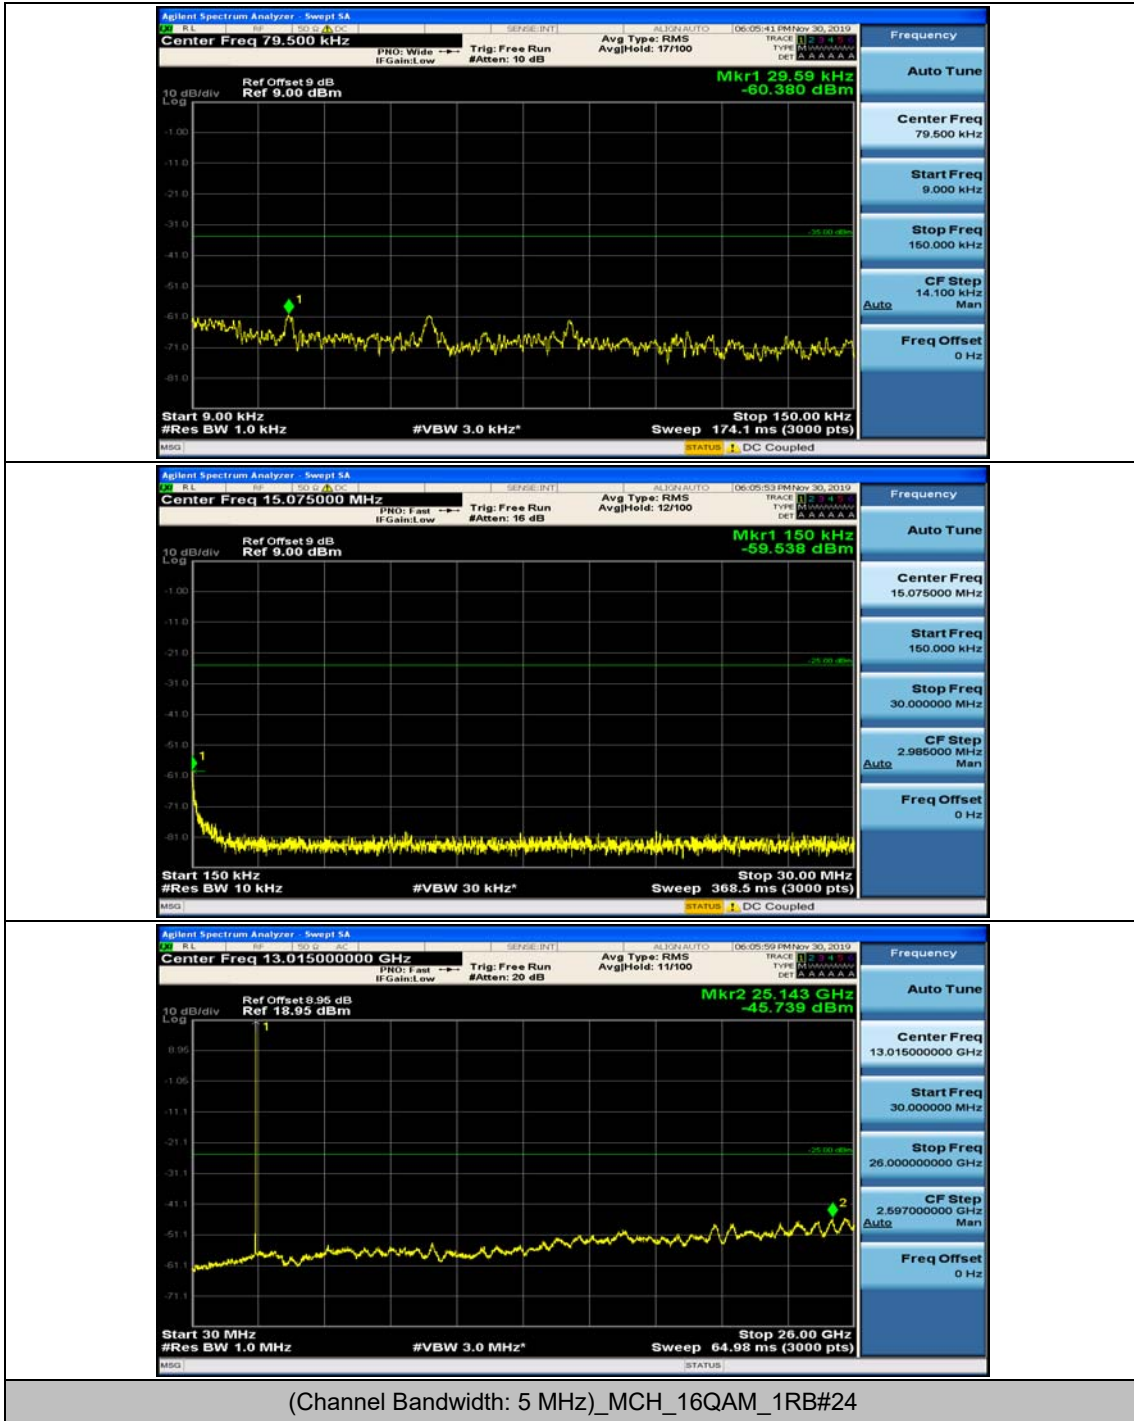

Appendix E: Conducted Spurious Emission

Test Graphs

Channel Bandwidth: 5 MHz

(Channel Bandwidth: 5 MHz)_MCH_QPSK_1RB#0

(Channel Bandwidth: 5 MHz)_MCH_QPSK_1RB#12

(Channel Bandwidth: 5 MHz)_HCH_QPSK_1RB#0

(Channel Bandwidth: 5 MHz)_HCH_QPSK_1RB#12

(Channel Bandwidth: 5 MHz)_LCH_16QAM_1RB#0

(Channel Bandwidth: 5 MHz)_LCH_16QAM_1RB#12

(Channel Bandwidth: 5 MHz)_MCH_16QAM_1RB#0

(Channel Bandwidth: 5 MHz)_MCH_16QAM_1RB#12

(Channel Bandwidth: 5 MHz)_HCH_16QAM_1RB#0