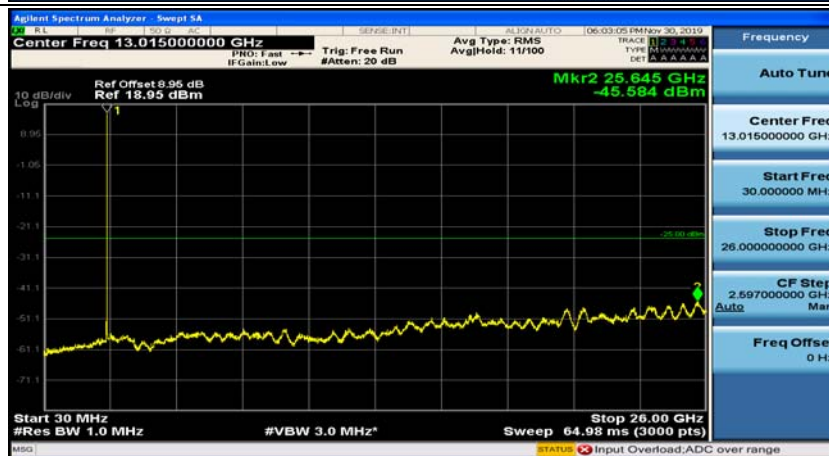

(Channel Bandwidth: 5 MHz)_LCH_16QAM_1RB#0