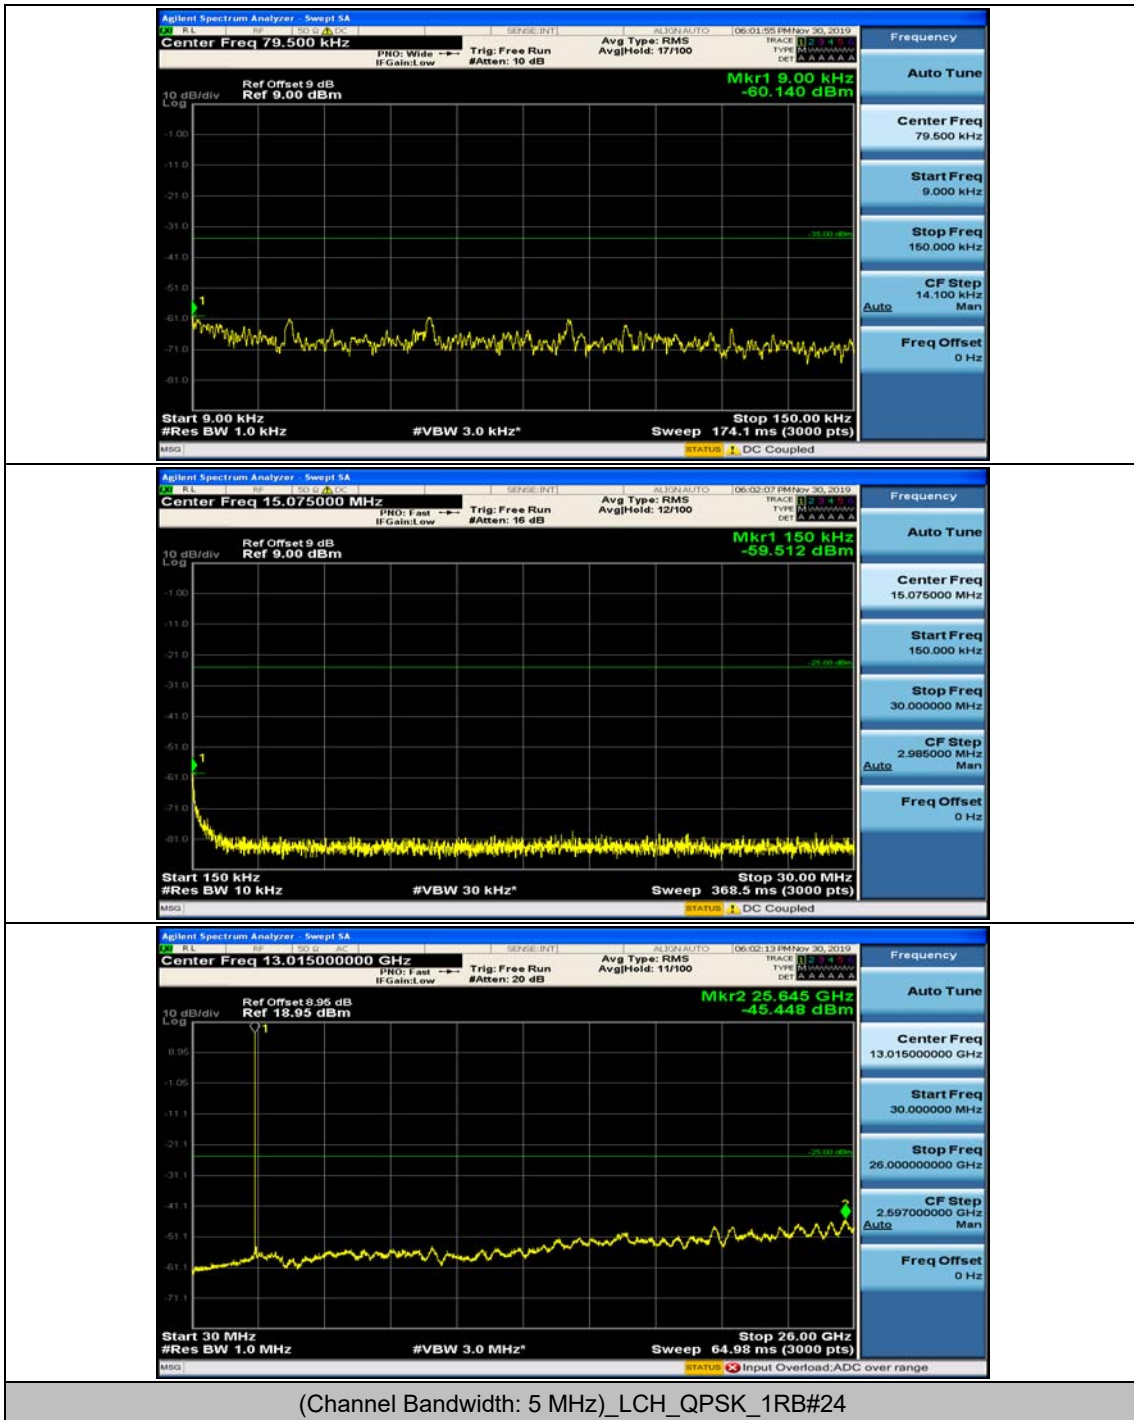

(Channel Bandwidth:20 MHz)_HCH_16QAM_1RB#99

(Channel Bandwidth:20 MHz)_HCH_16QAM_50RB#0

(Channel Bandwidth:20 MHz)_HCH_16QAM_50RB#25

(Channel Bandwidth:20 MHz)_HCH_16QAM_50RB#50

(Channel Bandwidth:20 MHz)_HCH_16QAM_100RB#0

Appendix E: Conducted Spurious Emission

Test Graphs

Channel Bandwidth: 5 MHz

(Channel Bandwidth: 5 MHz)_MCH_QPSK_1RB#0

(Channel Bandwidth: 5 MHz)_MCH_QPSK_1RB#12

(Channel Bandwidth: 5 MHz)_HCH_QPSK_1RB#0

(Channel Bandwidth: 5 MHz)_HCH_QPSK_1RB#12