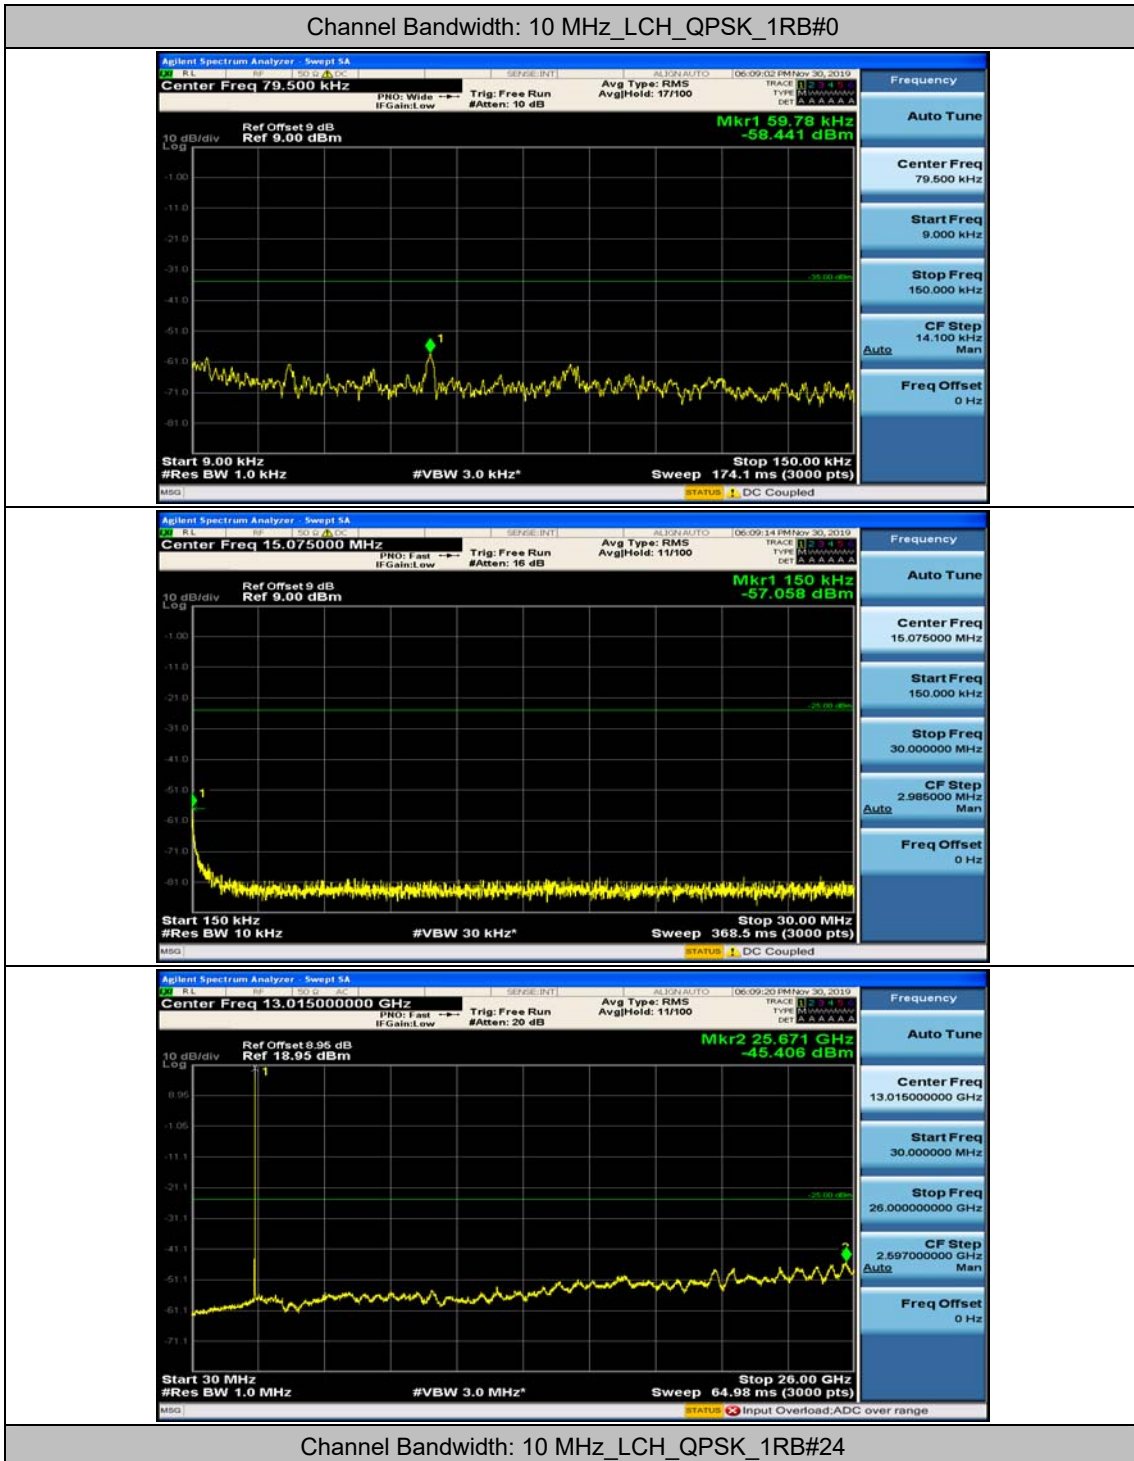

Channel Bandwidth: 10 MHz