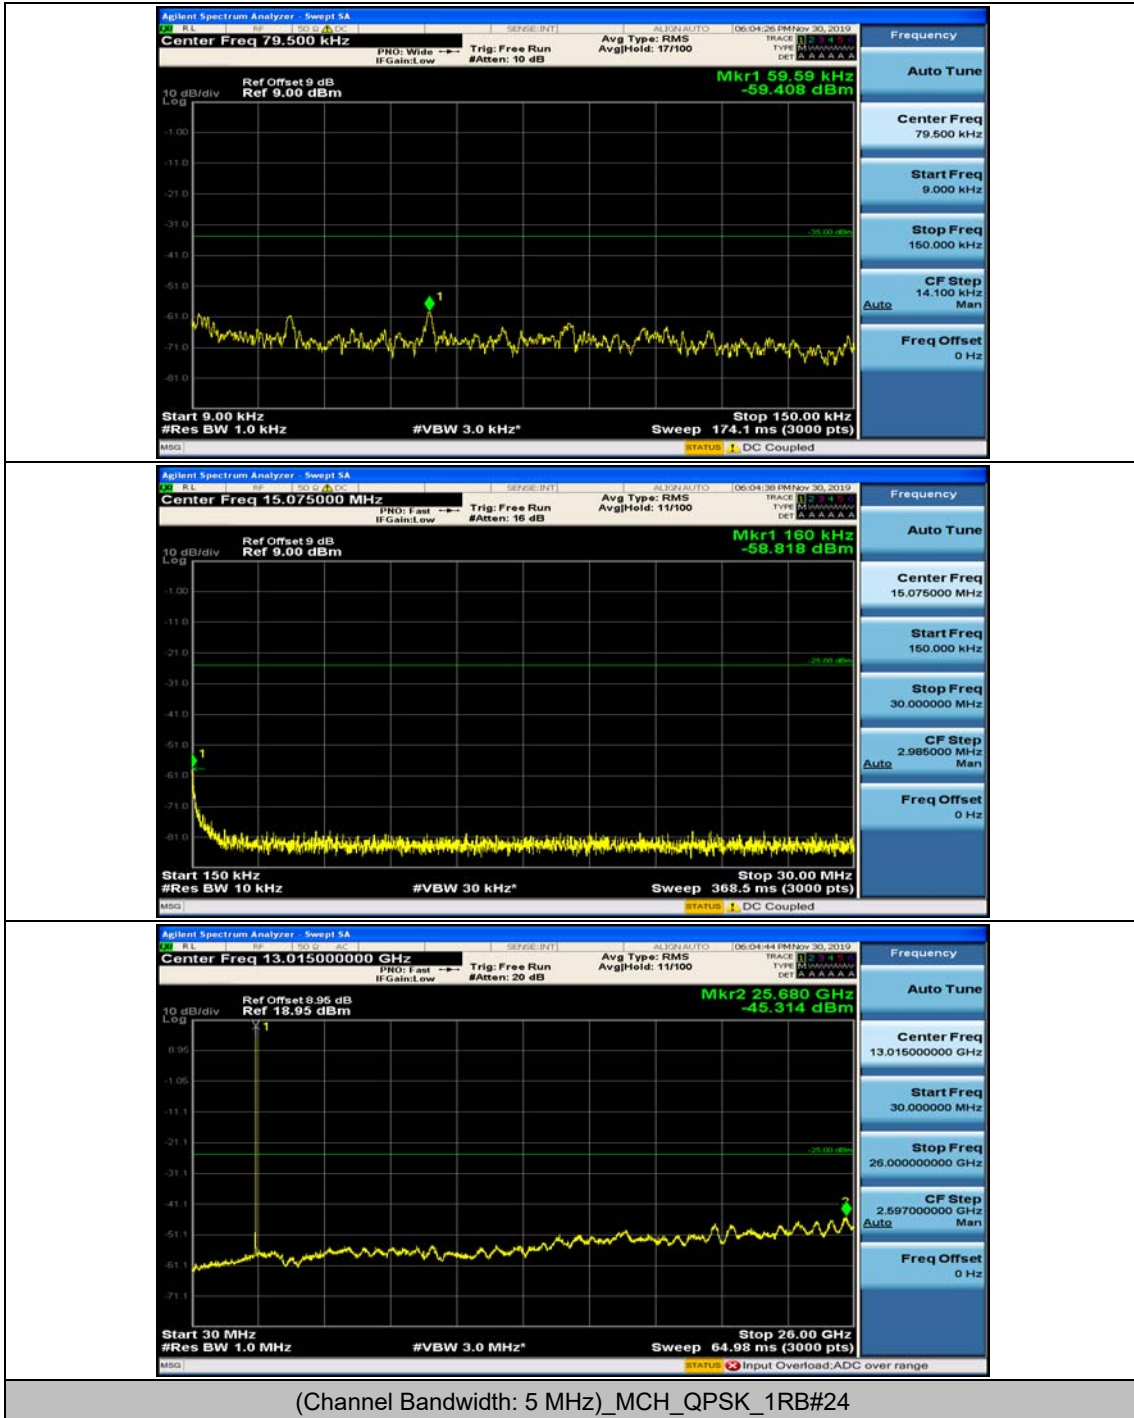

Appendix E: Conducted Spurious Emission

Test Graphs

Channel Bandwidth: 5 MHz

(Channel Bandwidth: 5 MHz)_MCH_QPSK_1RB#0

(Channel Bandwidth: 5 MHz)_MCH_QPSK_1RB#12

(Channel Bandwidth: 5 MHz)_HCH_QPSK_1RB#0

(Channel Bandwidth: 5 MHz)_HCH_QPSK_1RB#12