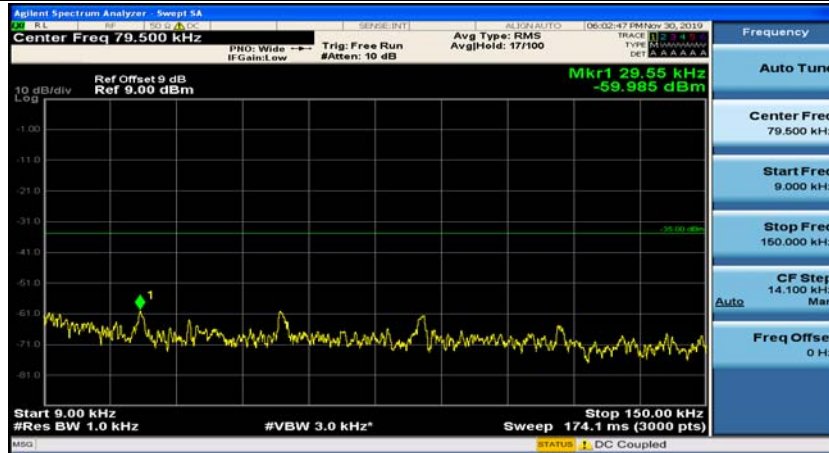

(Channel Bandwidth: 5 MHz)_LCH_16QAM_1RB#0