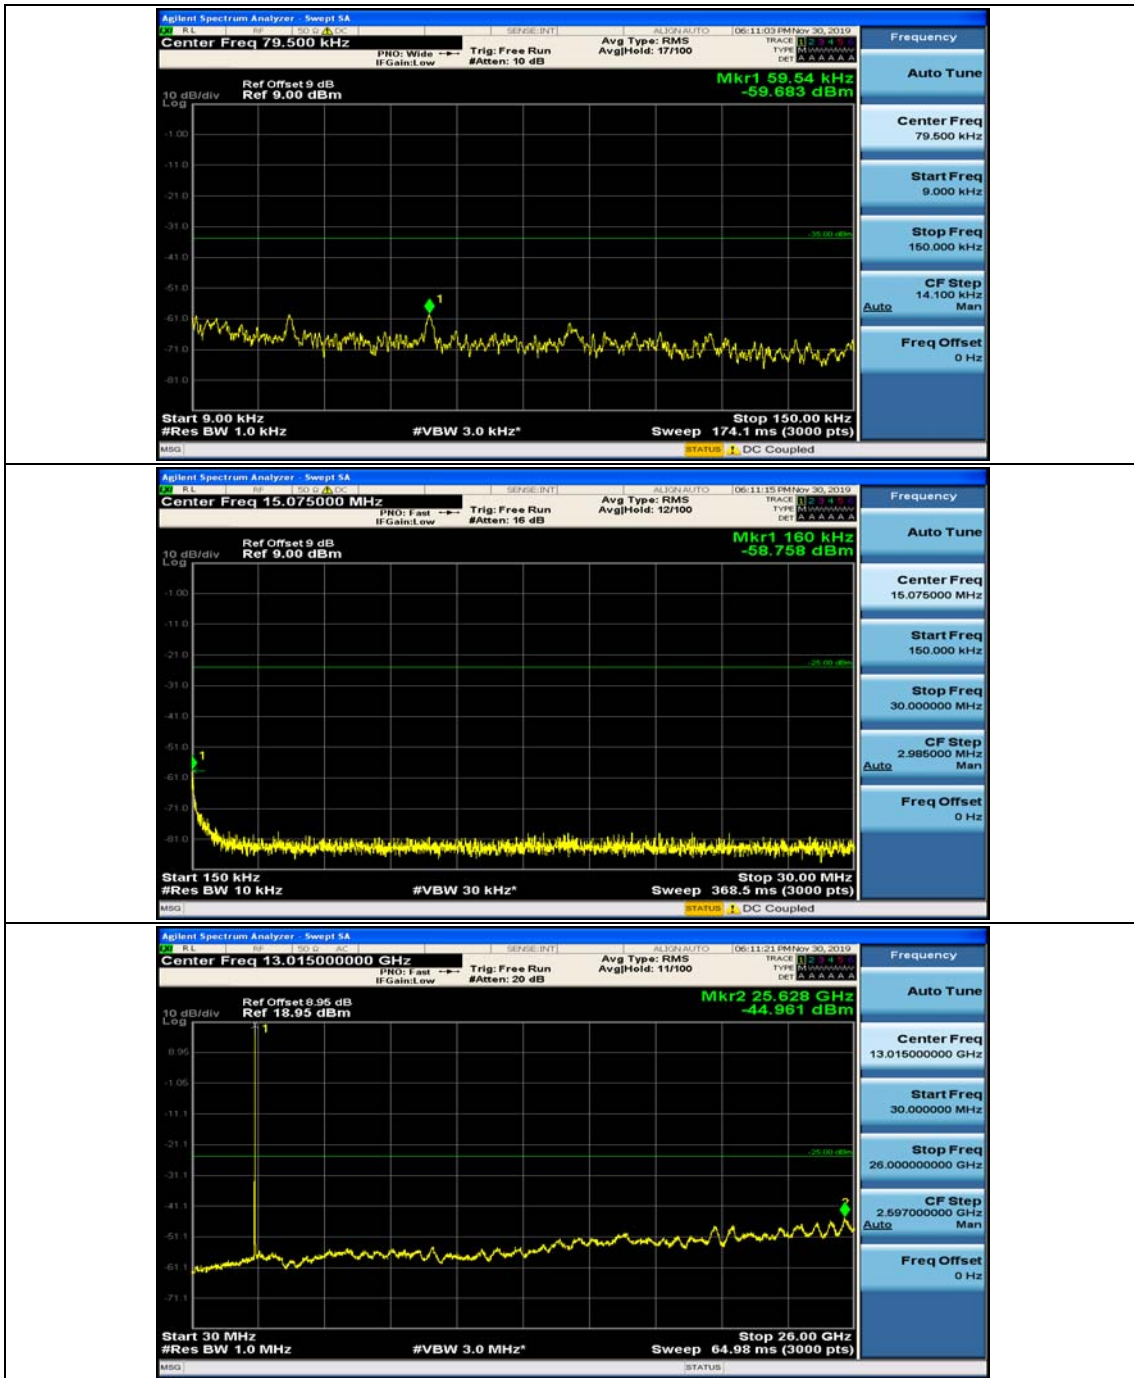

Channel Bandwidth: 10 MHz_HCH_QPSK_1RB#24

Channel Bandwidth: 10 MHz_LCH_16QAM_1RB#0

Channel Bandwidth: 10 MHz_LCH_16QAM_1RB#24

Channel Bandwidth: 10 MHz_MCH_16QAM_1RB#0

Channel Bandwidth: 10 MHz_MCH_16QAM_1RB#24