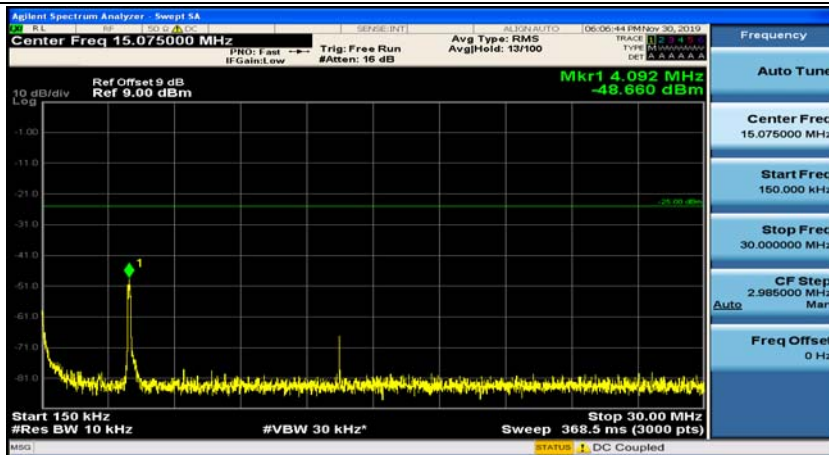

Appendix E: Conducted Spurious Emission

Test Graphs

Channel Bandwidth: 5 MHz

(Channel Bandwidth: 5 MHz)_MCH_QPSK_1RB#0

(Channel Bandwidth: 5 MHz)_MCH_QPSK_1RB#12

(Channel Bandwidth: 5 MHz)_HCH_QPSK_1RB#0

(Channel Bandwidth: 5 MHz)_HCH_QPSK_1RB#12