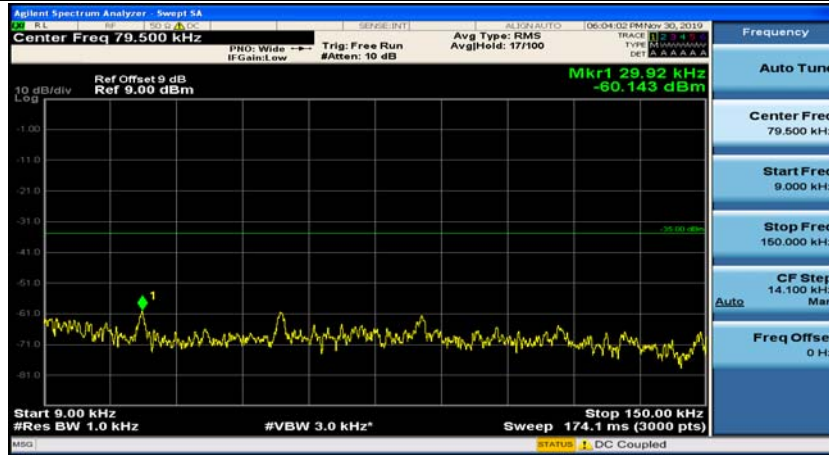

Appendix E: Conducted Spurious Emission

Test Graphs

Channel Bandwidth: 5 MHz

(Channel Bandwidth: 5 MHz)_MCH_QPSK_1RB#0

(Channel Bandwidth: 5 MHz)_MCH_QPSK_1RB#12

(Channel Bandwidth: 5 MHz)_HCH_QPSK_1RB#0

(Channel Bandwidth: 5 MHz)_HCH_QPSK_1RB#12