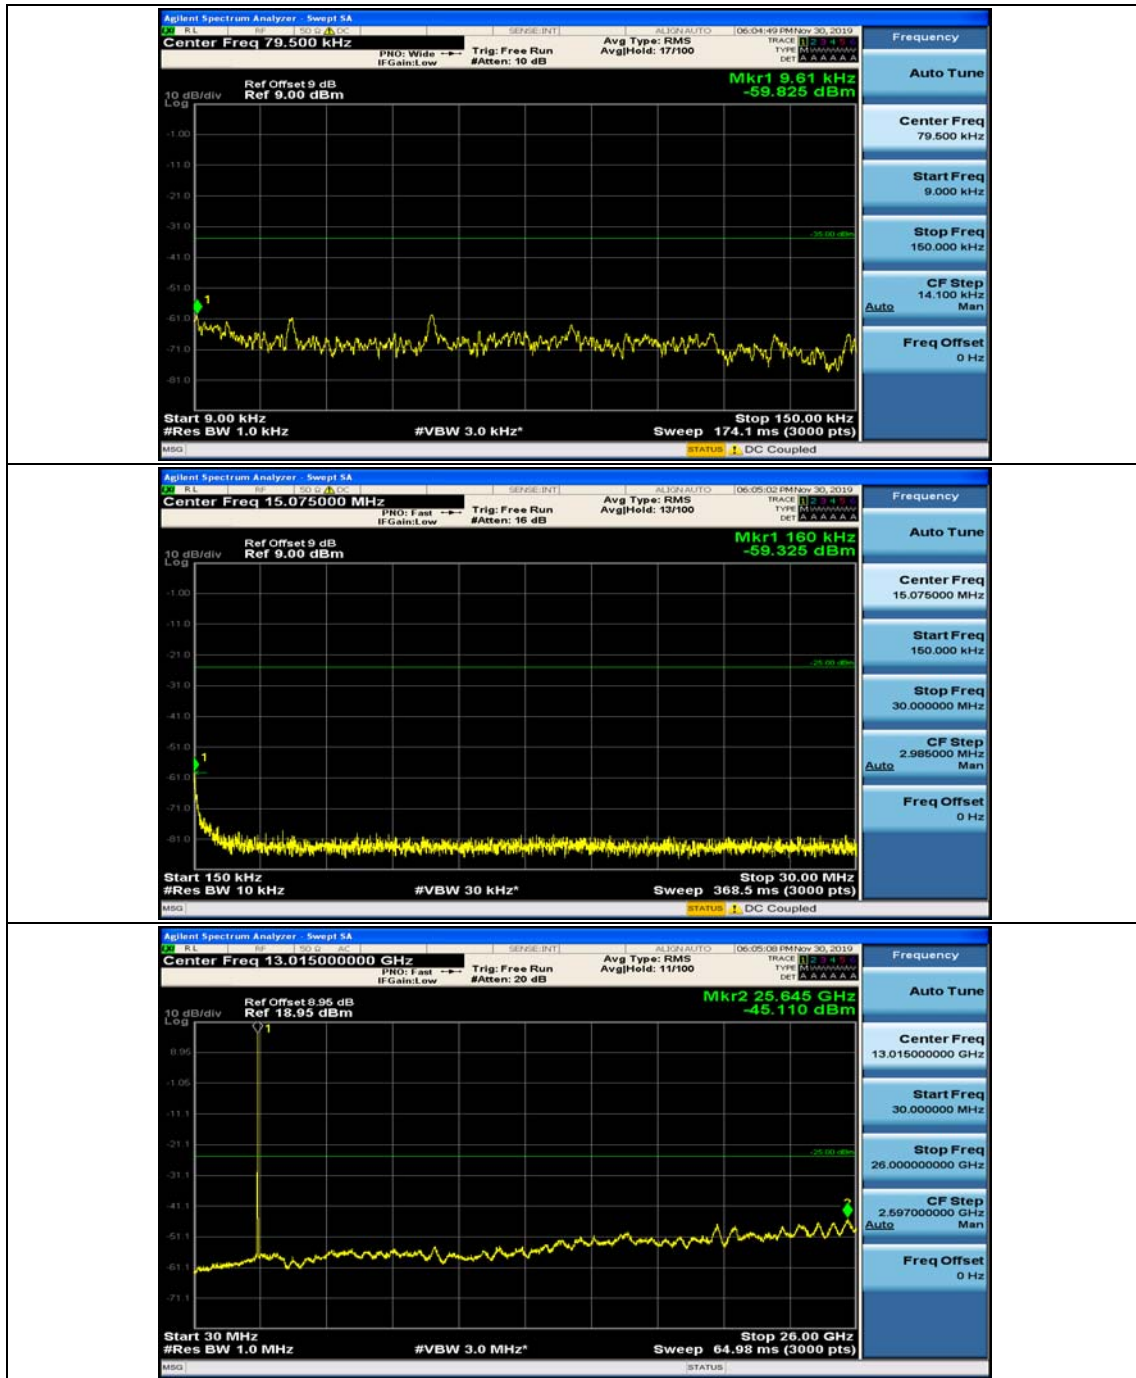

Appendix E: Conducted Spurious Emission

Test Graphs

Channel Bandwidth: 5 MHz

(Channel Bandwidth: 5 MHz)_MCH_QPSK_1RB#0

(Channel Bandwidth: 5 MHz)_MCH_QPSK_1RB#12

(Channel Bandwidth: 5 MHz)_HCH_QPSK_1RB#0

(Channel Bandwidth: 5 MHz)_HCH_QPSK_1RB#12