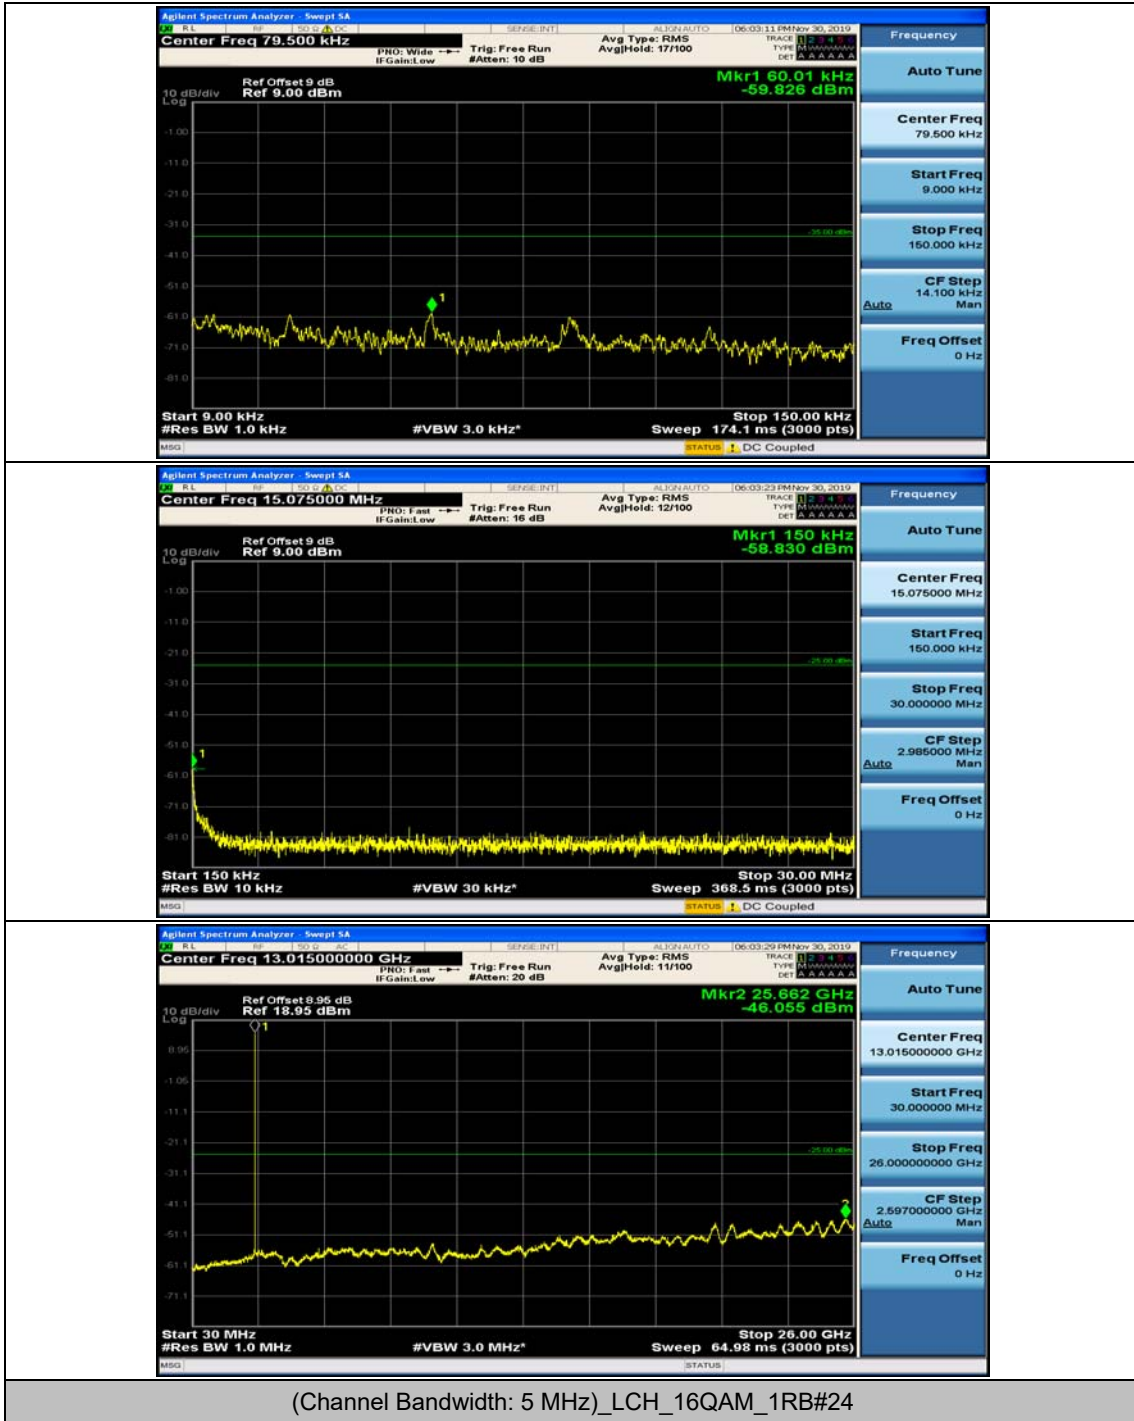

Appendix E: Conducted Spurious Emission

Test Graphs

Channel Bandwidth: 5 MHz

(Channel Bandwidth: 5 MHz)_MCH_QPSK_1RB#0

(Channel Bandwidth: 5 MHz)_MCH_QPSK_1RB#12

(Channel Bandwidth: 5 MHz)_HCH_QPSK_1RB#0

(Channel Bandwidth: 5 MHz)_HCH_QPSK_1RB#12

(Channel Bandwidth: 5 MHz)_LCH_16QAM_1RB#0

(Channel Bandwidth: 5 MHz)_LCH_16QAM_1RB#12

(Channel Bandwidth: 5 MHz)_MCH_16QAM_1RB#0

(Channel Bandwidth: 5 MHz)_MCH_16QAM_1RB#12

(Channel Bandwidth: 5 MHz)_HCH_16QAM_1RB#0