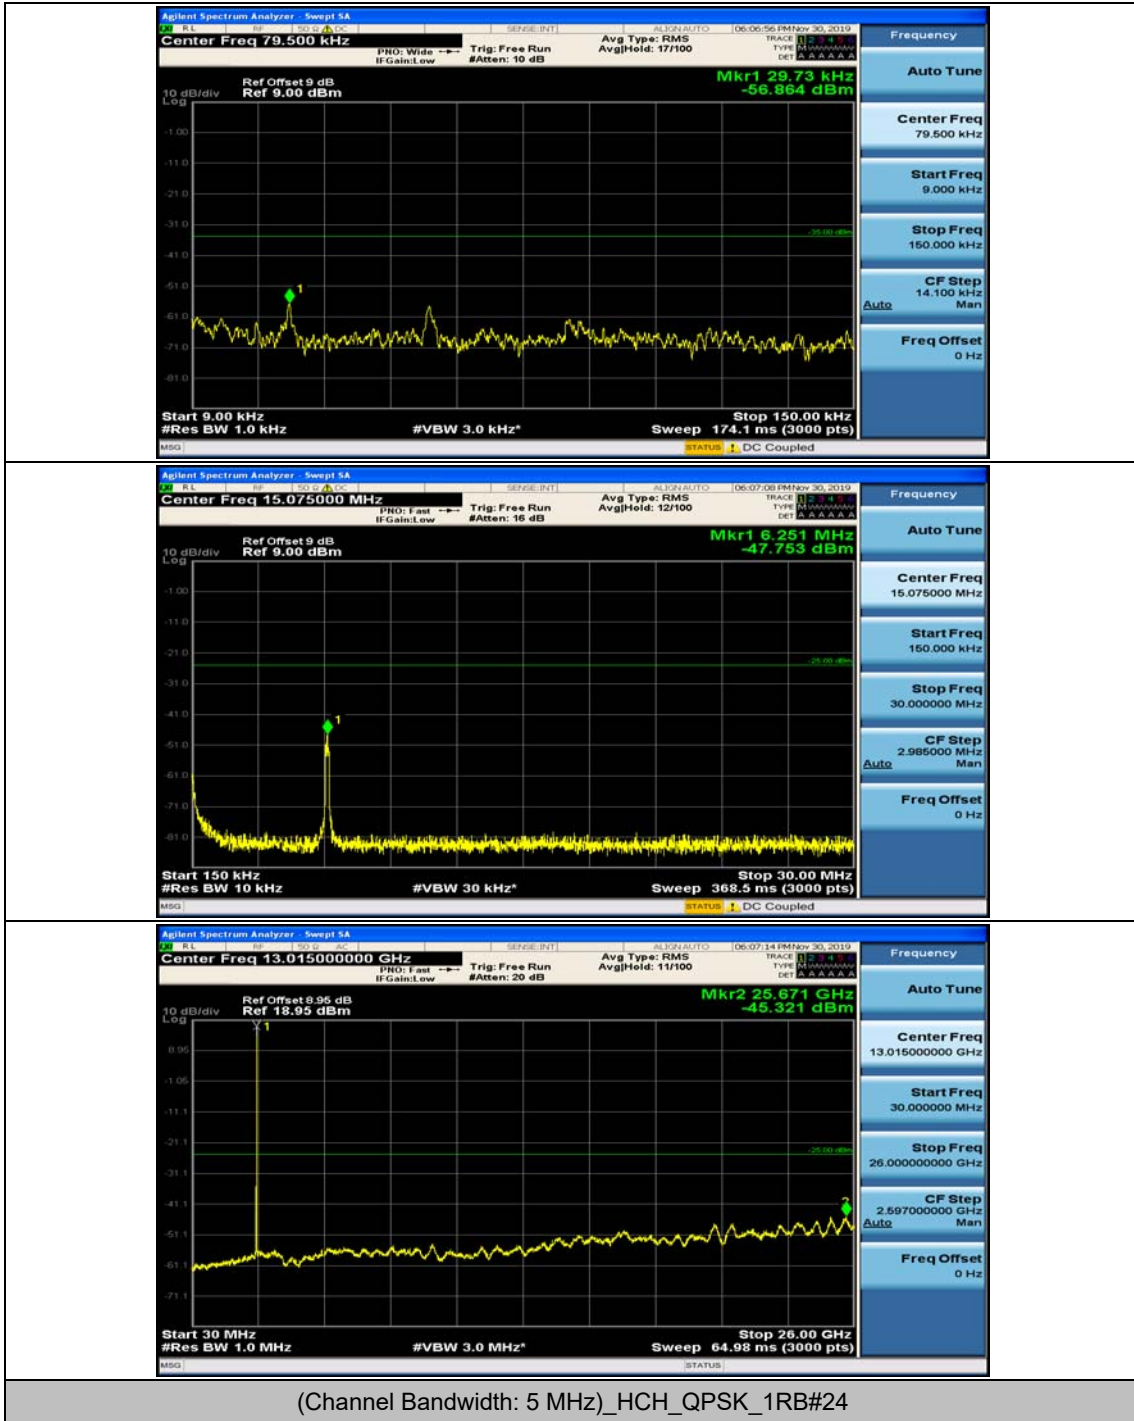

Appendix E: Conducted Spurious Emission

Test Graphs

Channel Bandwidth: 5 MHz

(Channel Bandwidth: 5 MHz)_MCH_QPSK_1RB#0

(Channel Bandwidth: 5 MHz)_MCH_QPSK_1RB#12

(Channel Bandwidth: 5 MHz)_HCH_QPSK_1RB#0

(Channel Bandwidth: 5 MHz)_HCH_QPSK_1RB#12