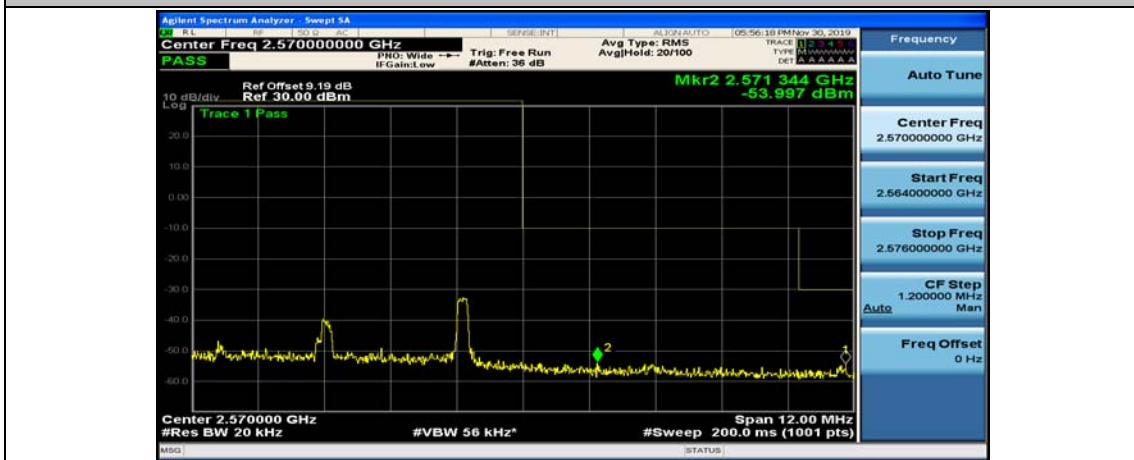

(Channel Bandwidth:15 MHz)_HCH_16QAM_75RB#0

Channel Bandwidth: 20 MHz

(Channel Bandwidth:20 MHz)_LCH_QPSK_50RB#25

(Channel Bandwidth:20 MHz)_LCH_QPSK_50RB#50

(Channel Bandwidth:20 MHz)_LCH_QPSK_100RB#0

(Channel Bandwidth:20 MHz)_HCH_QPSK_1RB#0