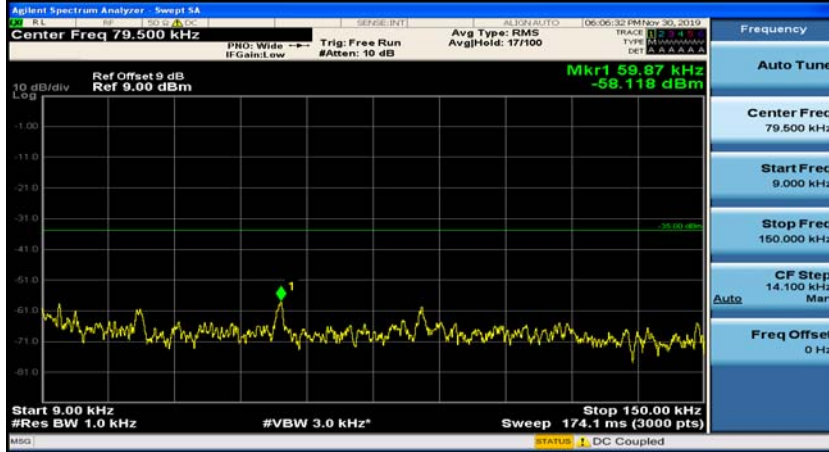

Appendix E: Conducted Spurious Emission

Test Graphs

Channel Bandwidth: 5 MHz

(Channel Bandwidth: 5 MHz)_MCH_QPSK_1RB#0

(Channel Bandwidth: 5 MHz)_MCH_QPSK_1RB#12

(Channel Bandwidth: 5 MHz)_HCH_QPSK_1RB#0

(Channel Bandwidth: 5 MHz)_HCH_QPSK_1RB#12