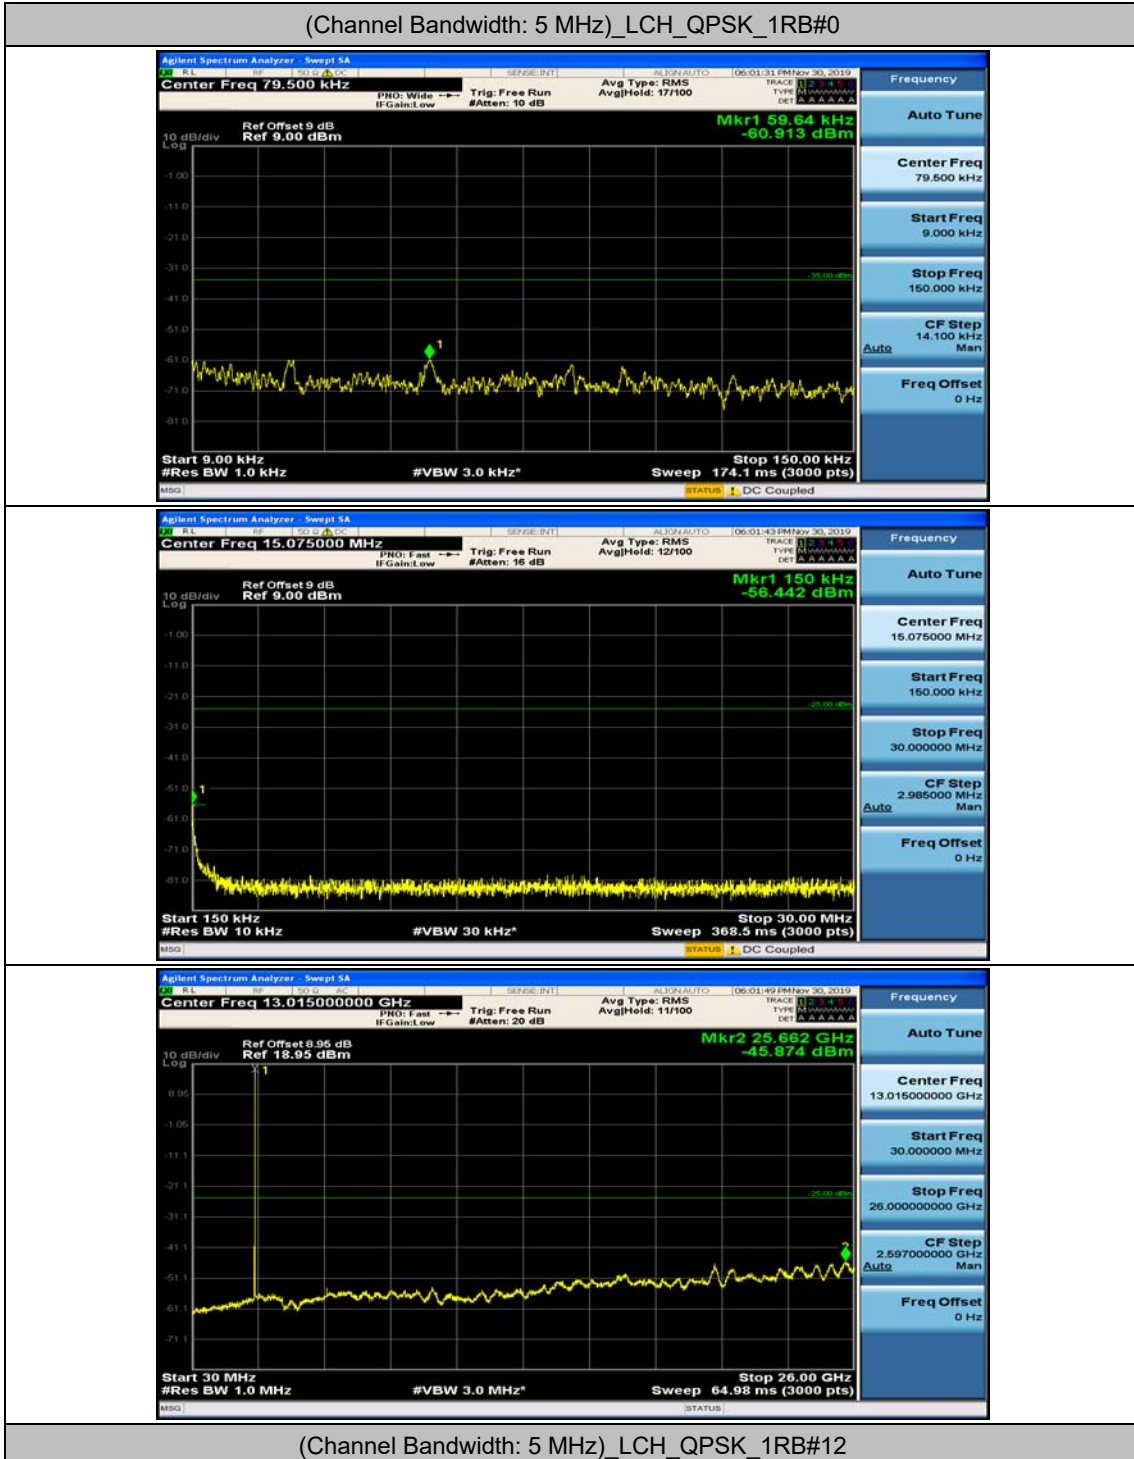

(Channel Bandwidth:20 MHz)_HCH_16QAM_1RB#99

(Channel Bandwidth:20 MHz)_HCH_16QAM_50RB#0

(Channel Bandwidth:20 MHz)_HCH_16QAM_50RB#25

(Channel Bandwidth:20 MHz)_HCH_16QAM_50RB#50

(Channel Bandwidth:20 MHz)_HCH_16QAM_100RB#0

Appendix E: Conducted Spurious Emission

Test Graphs

Channel Bandwidth: 5 MHz

(Channel Bandwidth: 5 MHz)_MCH_QPSK_1RB#0

(Channel Bandwidth: 5 MHz)_MCH_QPSK_1RB#12

(Channel Bandwidth: 5 MHz)_HCH_QPSK_1RB#0

(Channel Bandwidth: 5 MHz)_HCH_QPSK_1RB#12