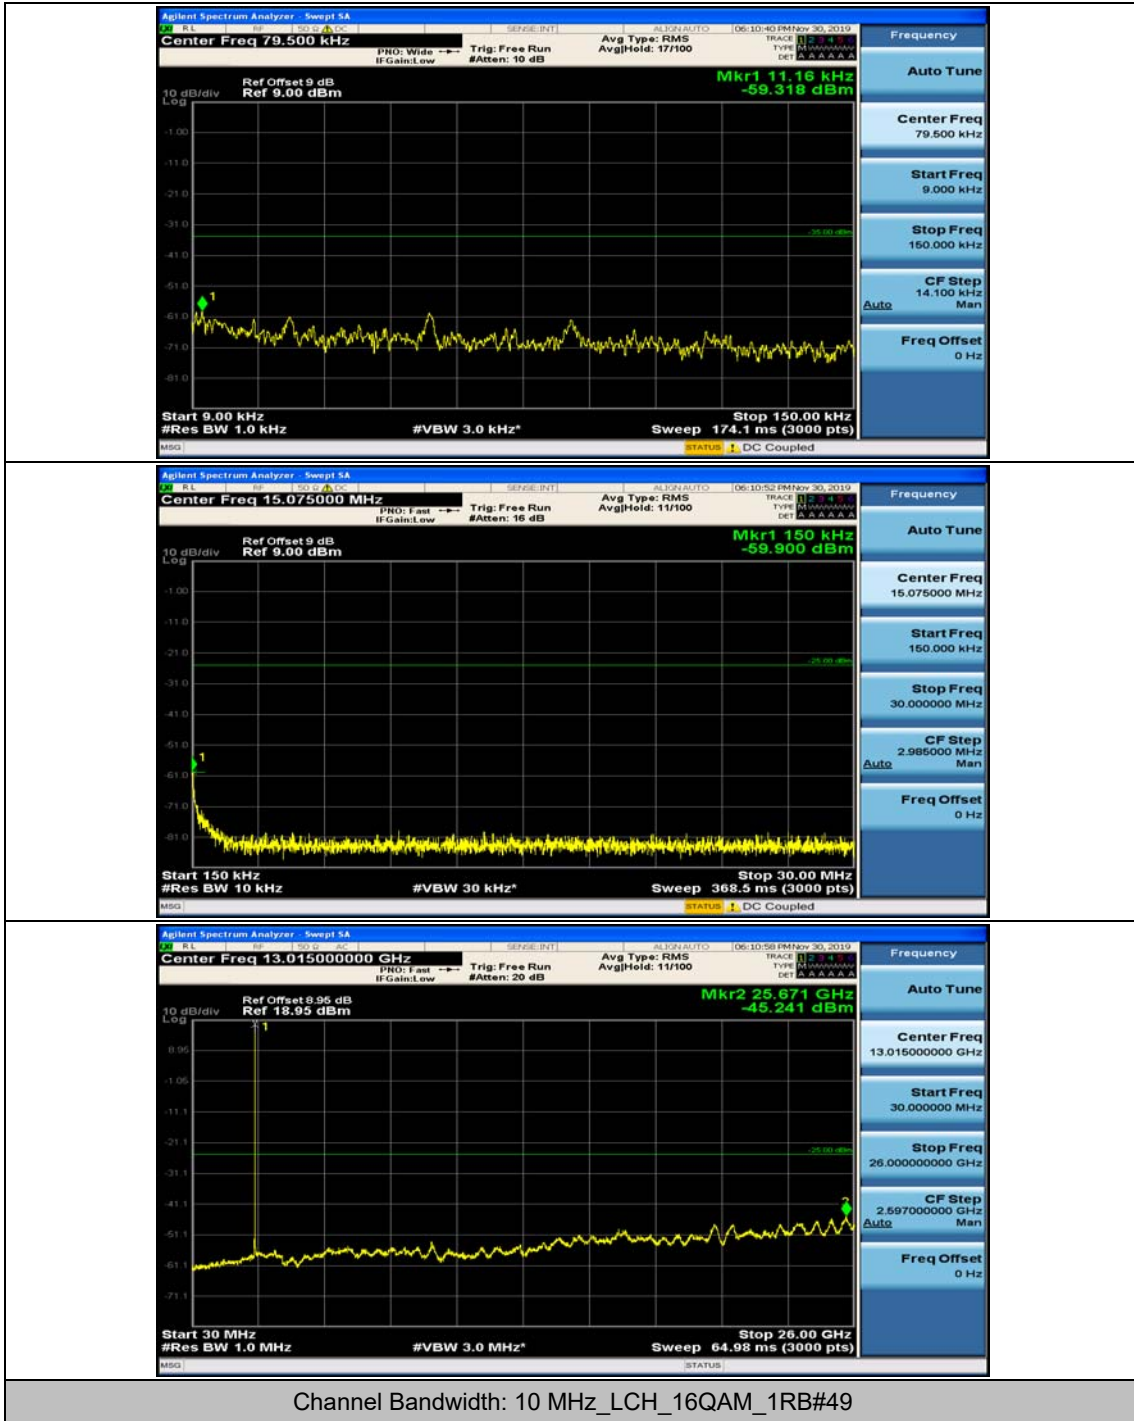

Channel Bandwidth: 10 MHz_HCH_QPSK_1RB#24

Channel Bandwidth: 10 MHz_LCH_16QAM_1RB#0

Channel Bandwidth: 10 MHz_LCH_16QAM_1RB#24

Channel Bandwidth: 10 MHz_MCH_16QAM_1RB#0

Channel Bandwidth: 10 MHz_MCH_16QAM_1RB#24