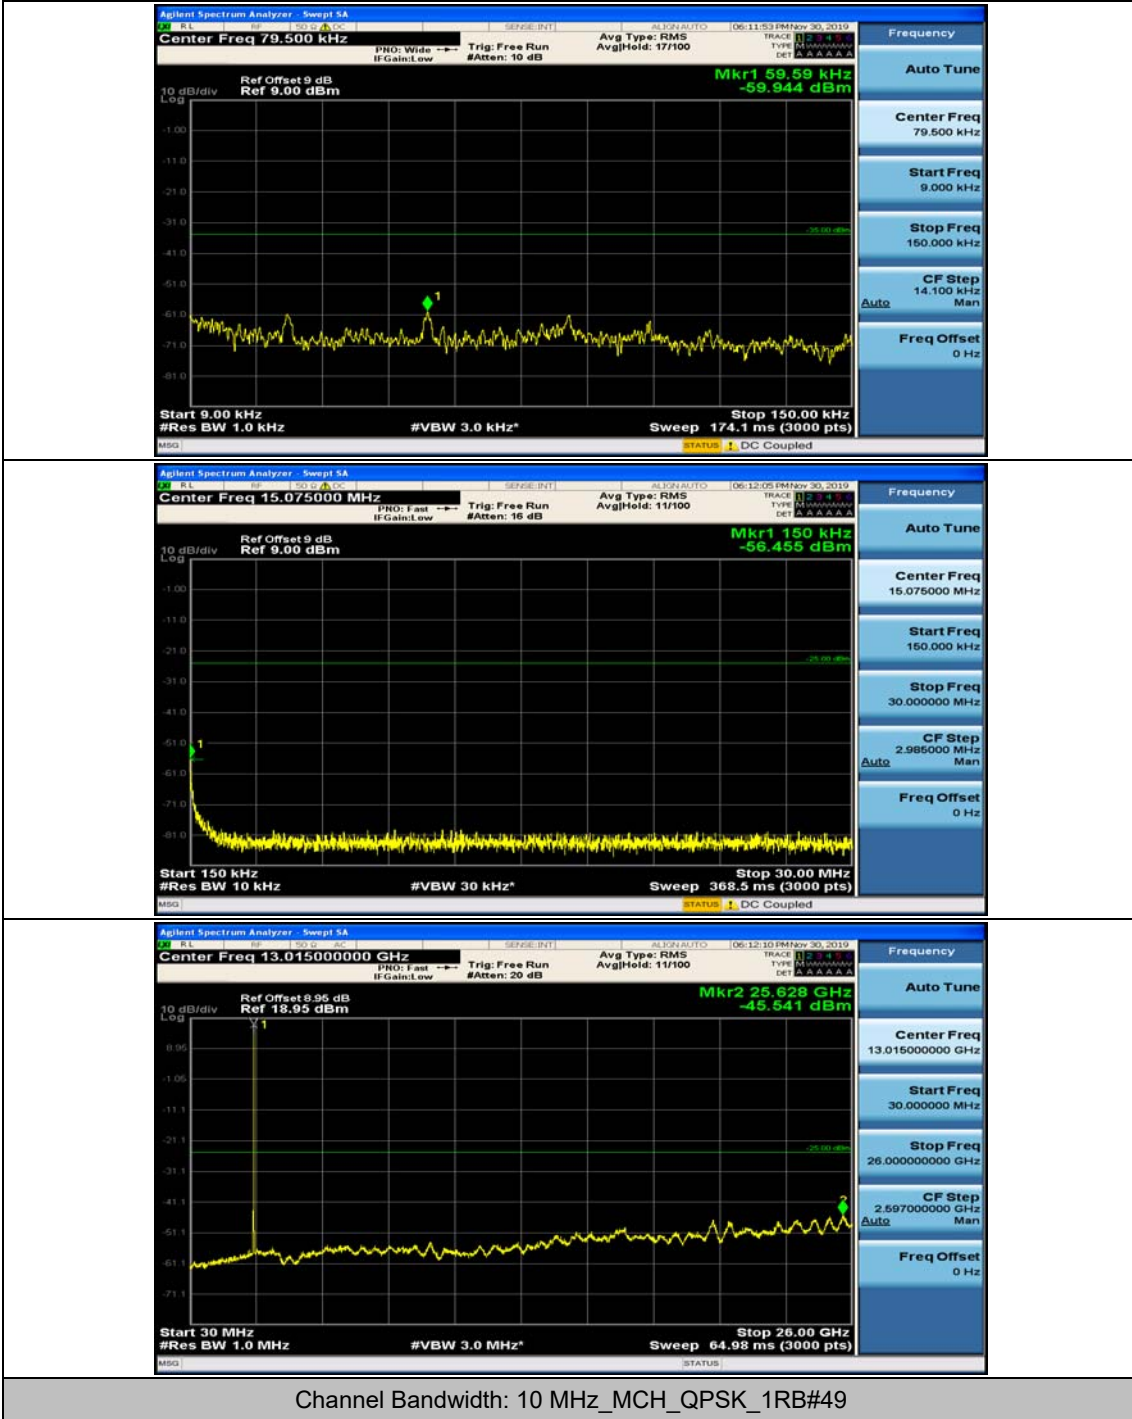

(Channel Bandwidth: 5 MHz)_HCH_16QAM_1RB#12

(Channel Bandwidth: 5 MHz)_HCH_16QAM_1RB#24

Channel Bandwidth: 10 MHz

Channel Bandwidth: 10 MHz_MCH_QPSK_1RB#0

Channel Bandwidth: 10 MHz_MCH_QPSK_1RB#24

Channel Bandwidth: 10 MHz_HCH_QPSK_1RB#0