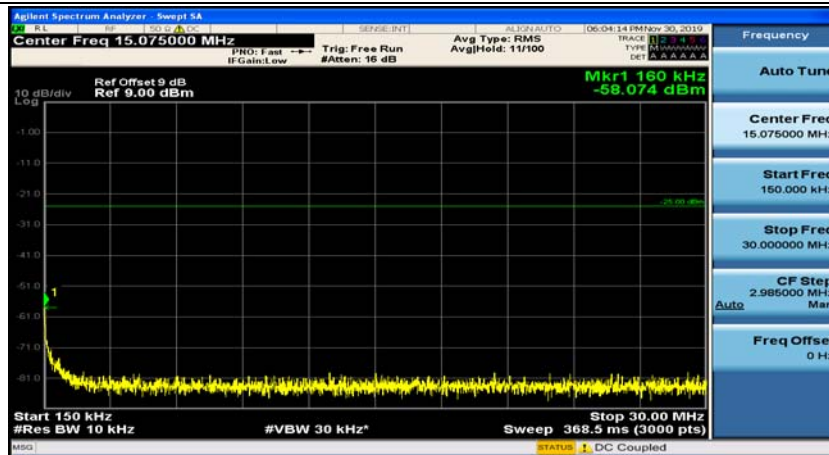

Appendix E: Conducted Spurious Emission

Test Graphs

Channel Bandwidth: 5 MHz

(Channel Bandwidth: 5 MHz)_MCH_QPSK_1RB#0

(Channel Bandwidth: 5 MHz)_MCH_QPSK_1RB#12

(Channel Bandwidth: 5 MHz)_HCH_QPSK_1RB#0

(Channel Bandwidth: 5 MHz)_HCH_QPSK_1RB#12