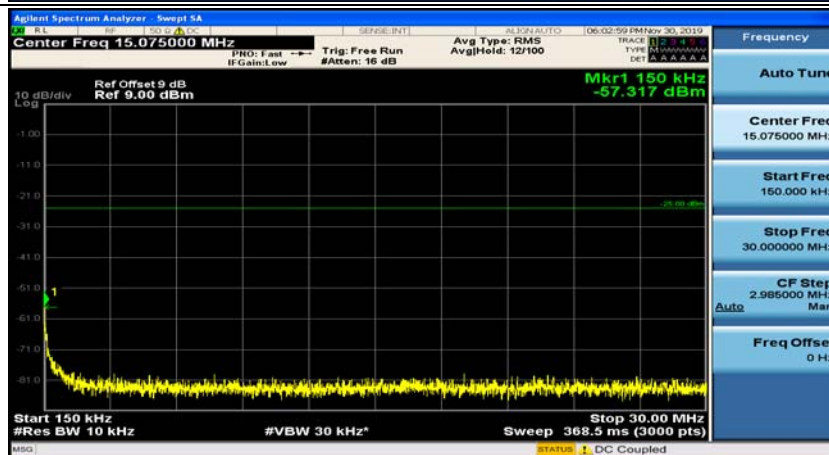

(Channel Bandwidth: 5 MHz)_LCH_16QAM_1RB#0