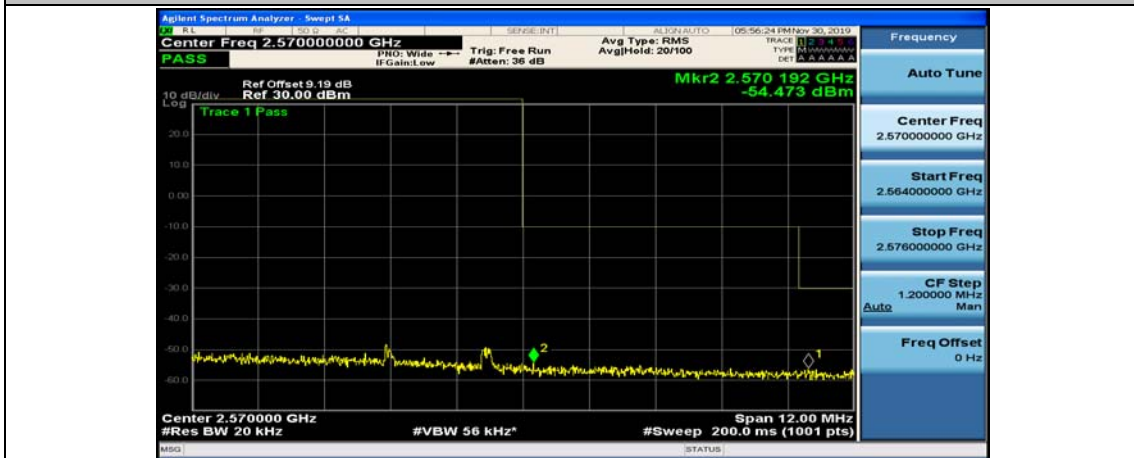

(Channel Bandwidth:20 MHz)_HCH_QPSK_1RB#49