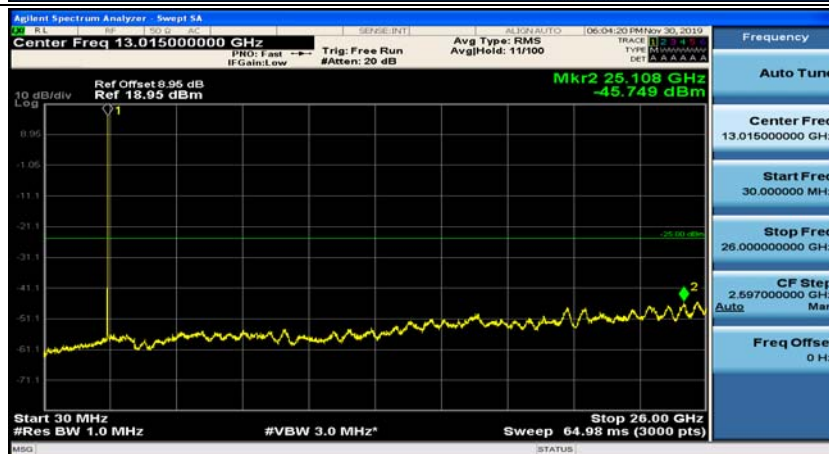

Appendix E: Conducted Spurious Emission

Test Graphs

Channel Bandwidth: 5 MHz

(Channel Bandwidth: 5 MHz)_MCH_QPSK_1RB#0

(Channel Bandwidth: 5 MHz)_MCH_QPSK_1RB#12

(Channel Bandwidth: 5 MHz)_HCH_QPSK_1RB#0

(Channel Bandwidth: 5 MHz)_HCH_QPSK_1RB#12