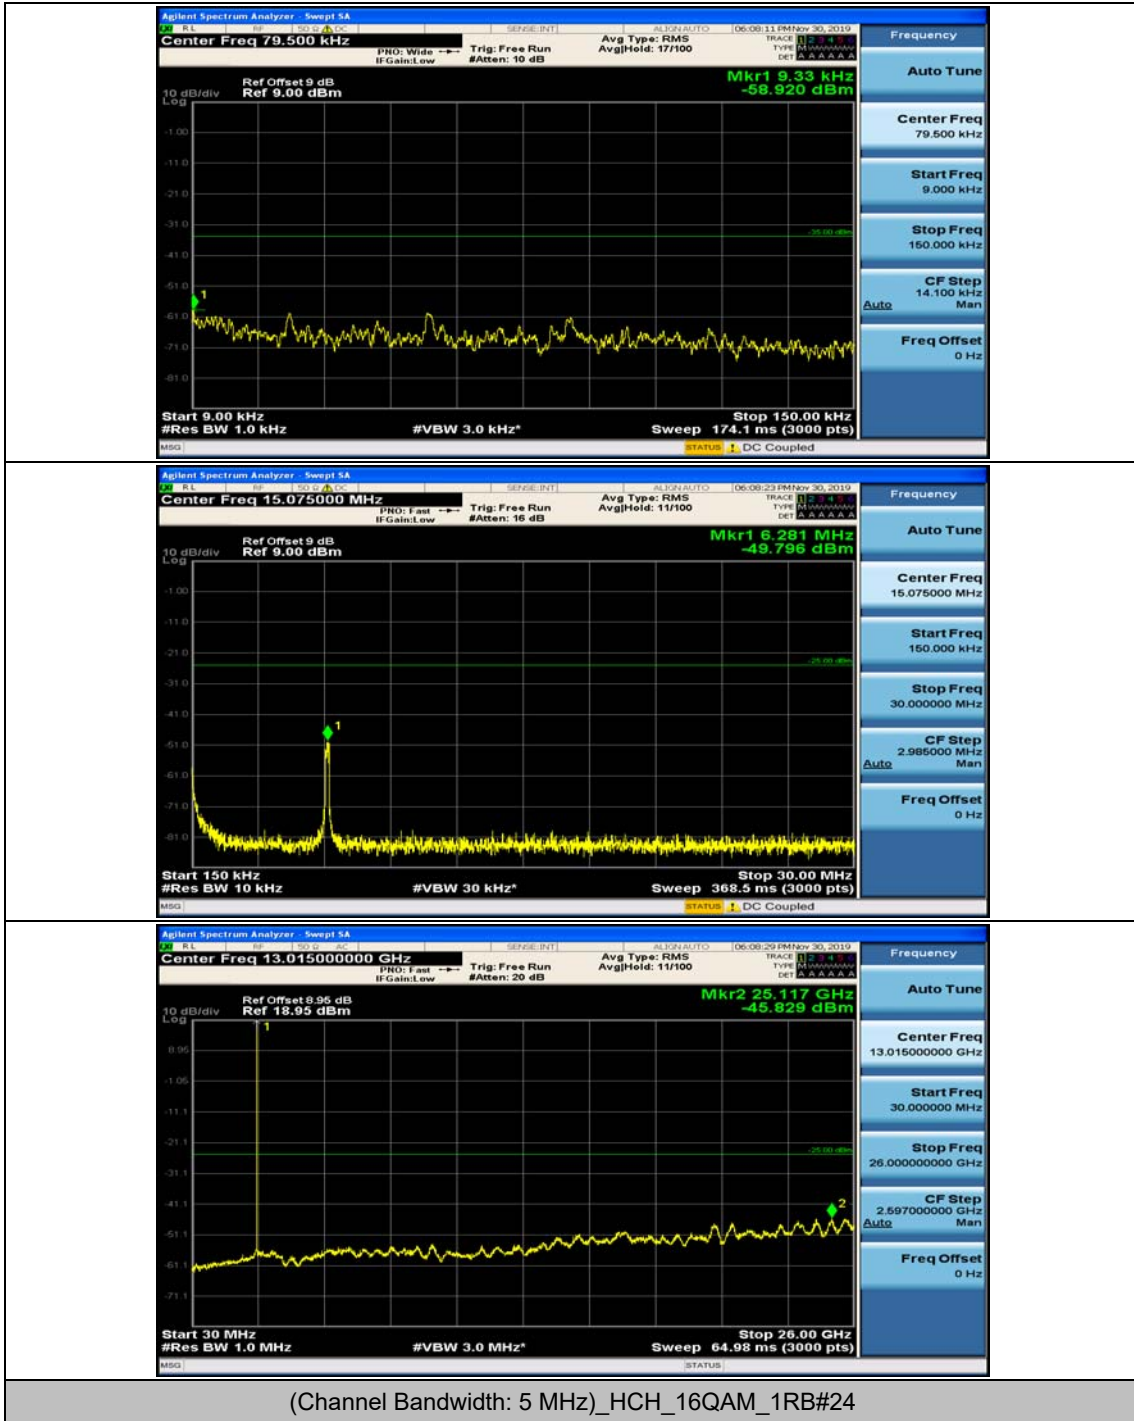

(Channel Bandwidth: 5 MHz)_HCH_16QAM_1RB#12

(Channel Bandwidth: 5 MHz)_HCH_16QAM_1RB#24