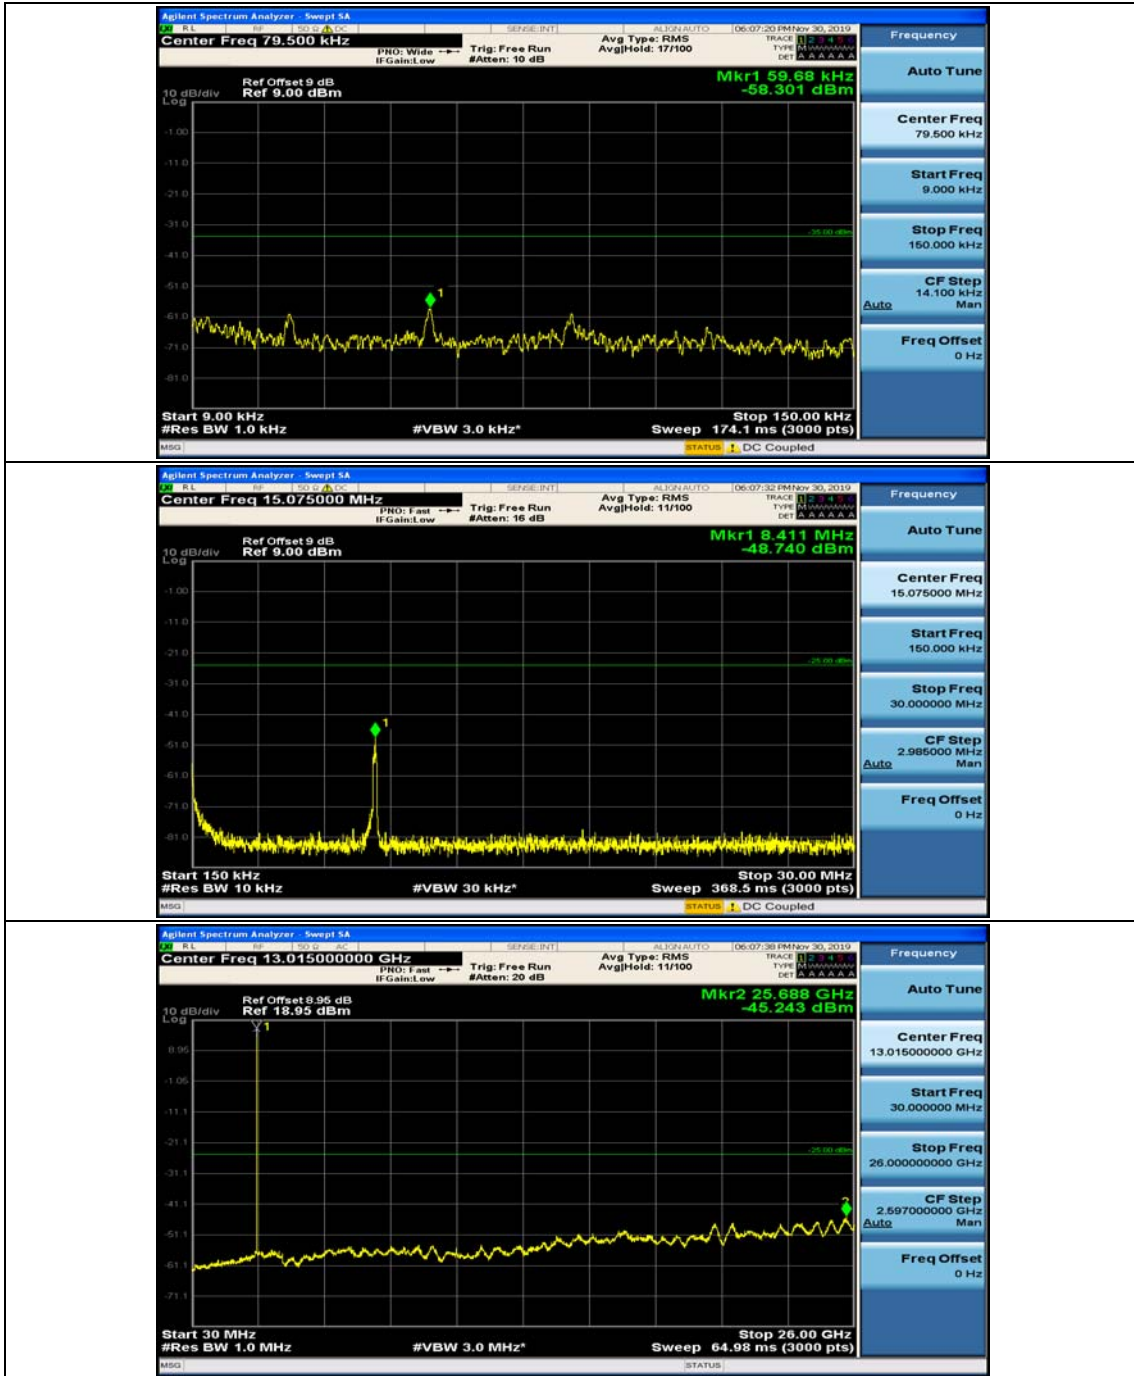

Appendix E: Conducted Spurious Emission

Test Graphs

Channel Bandwidth: 5 MHz

(Channel Bandwidth: 5 MHz)_MCH_QPSK_1RB#0

(Channel Bandwidth: 5 MHz)_MCH_QPSK_1RB#12

(Channel Bandwidth: 5 MHz)_HCH_QPSK_1RB#0

(Channel Bandwidth: 5 MHz)_HCH_QPSK_1RB#12