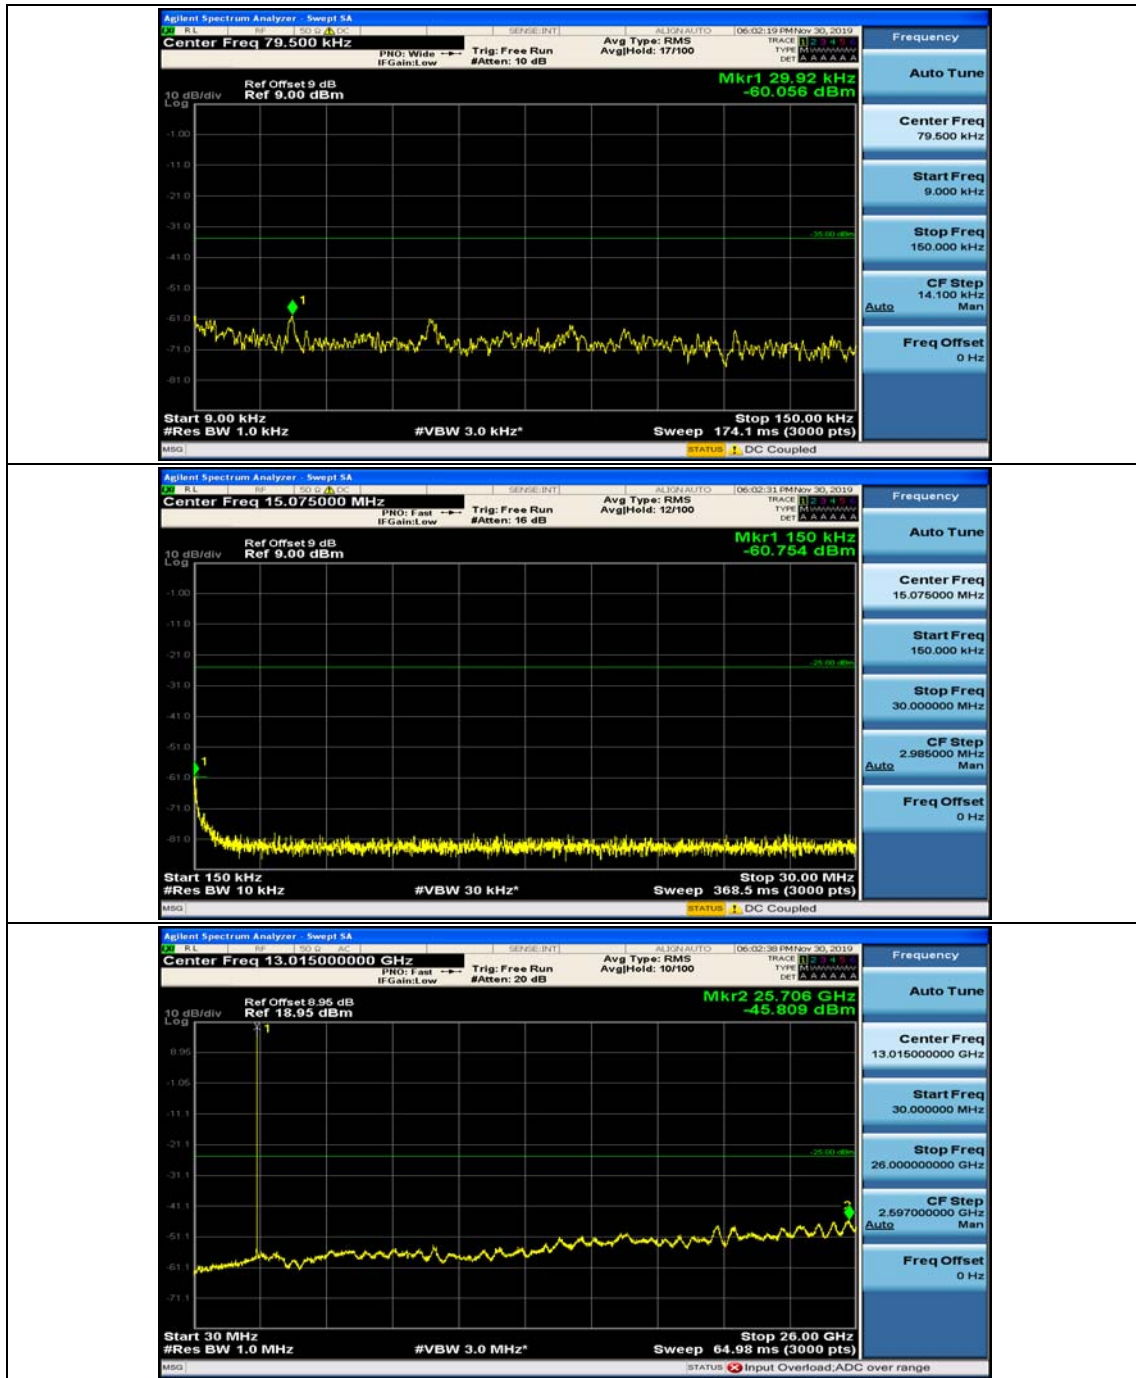

(Channel Bandwidth:20 MHz)_HCH_16QAM_1RB#99

(Channel Bandwidth:20 MHz)_HCH_16QAM_50RB#0

(Channel Bandwidth:20 MHz)_HCH_16QAM_50RB#25

(Channel Bandwidth:20 MHz)_HCH_16QAM_50RB#50

(Channel Bandwidth:20 MHz)_HCH_16QAM_100RB#0

Appendix E: Conducted Spurious Emission

Test Graphs

Channel Bandwidth: 5 MHz

(Channel Bandwidth: 5 MHz)_MCH_QPSK_1RB#0

(Channel Bandwidth: 5 MHz)_MCH_QPSK_1RB#12

(Channel Bandwidth: 5 MHz)_HCH_QPSK_1RB#0

(Channel Bandwidth: 5 MHz)_HCH_QPSK_1RB#12