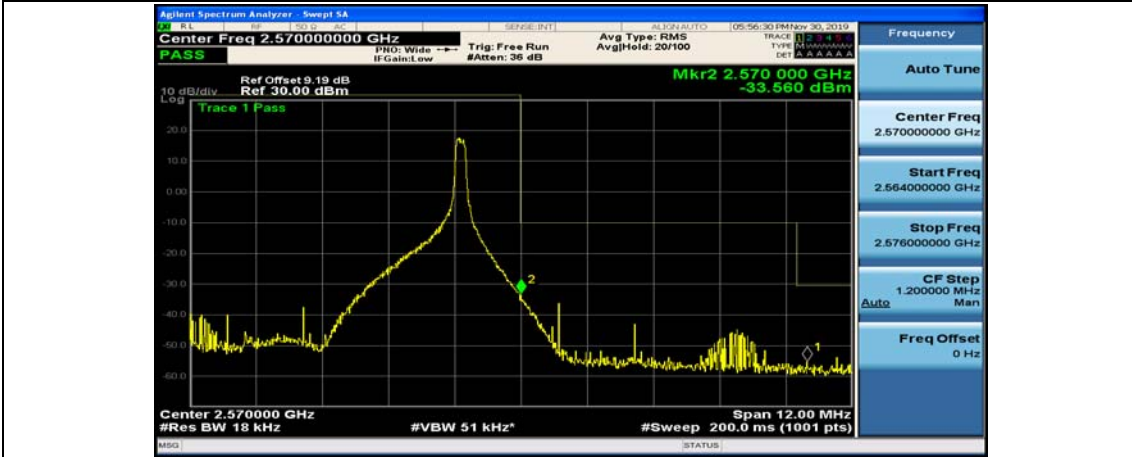

(Channel Bandwidth:20 MHz)_HCH_QPSK_1RB#99