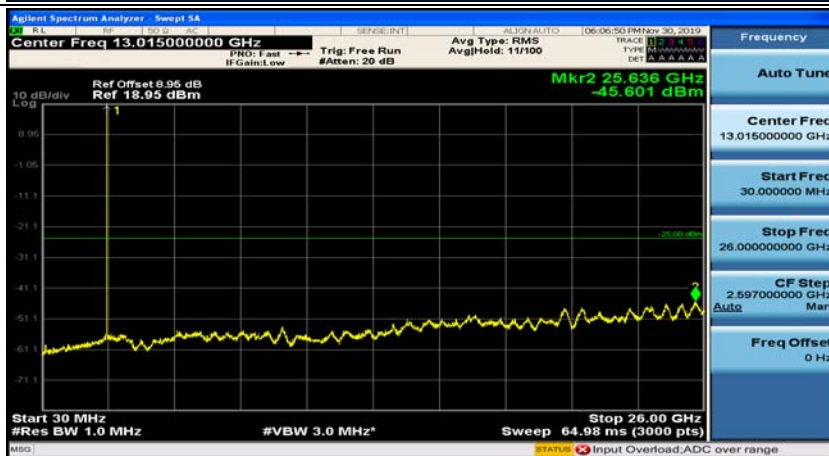

Appendix E: Conducted Spurious Emission

Test Graphs

Channel Bandwidth: 5 MHz

(Channel Bandwidth: 5 MHz)_MCH_QPSK_1RB#0

(Channel Bandwidth: 5 MHz)_MCH_QPSK_1RB#12

(Channel Bandwidth: 5 MHz)_HCH_QPSK_1RB#0

(Channel Bandwidth: 5 MHz)_HCH_QPSK_1RB#12