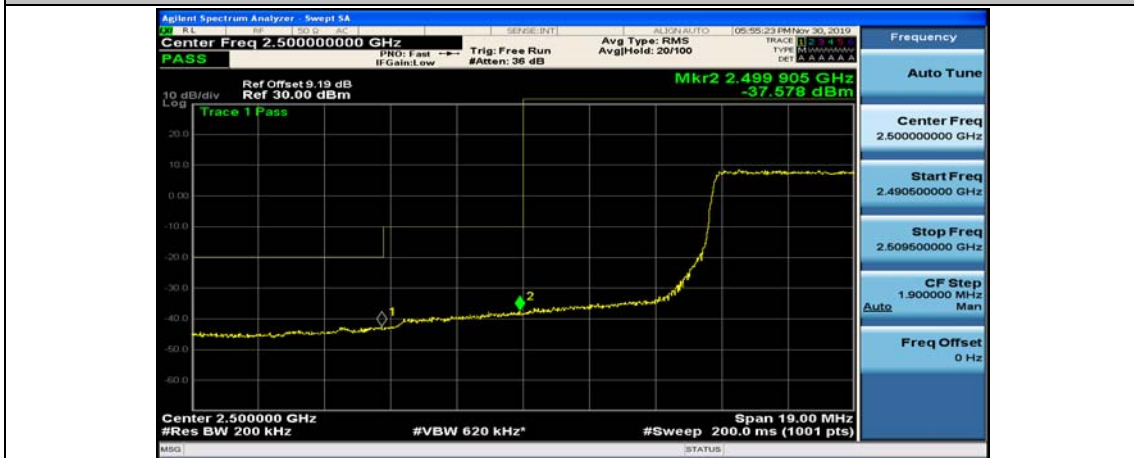

(Channel Bandwidth:15 MHz)_HCH_16QAM_75RB#0

Channel Bandwidth: 20 MHz

(Channel Bandwidth:20 MHz)_LCH_QPSK_50RB#25

(Channel Bandwidth:20 MHz)_LCH_QPSK_50RB#50

(Channel Bandwidth:20 MHz)_LCH_QPSK_100RB#0

(Channel Bandwidth:20 MHz)_HCH_QPSK_1RB#0