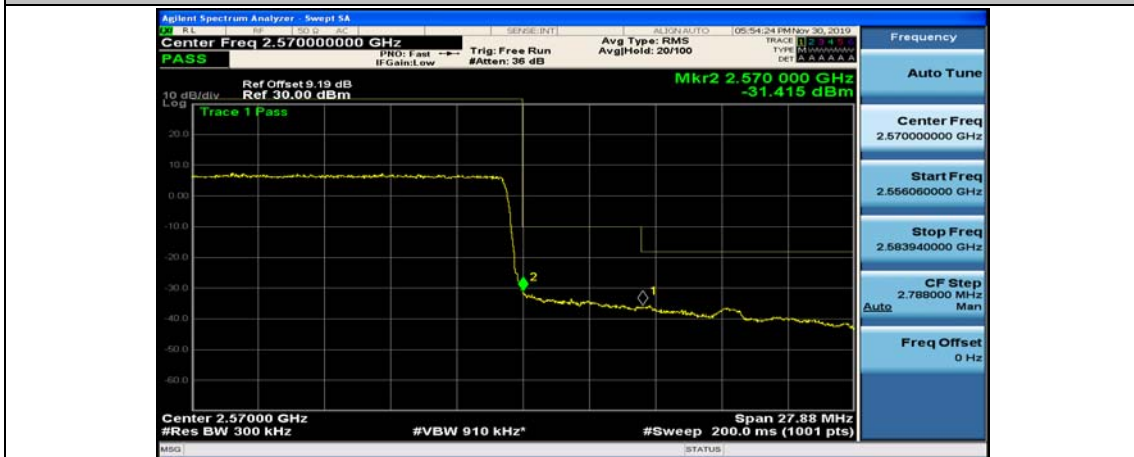

(Channel Bandwidth:15 MHz)_HCH_16QAM_1RB#37

(Channel Bandwidth:15 MHz)_HCH_16QAM_1RB#74

(Channel Bandwidth:15 MHz)_HCH_16QAM_37RB#0

(Channel Bandwidth:15 MHz)_HCH_16QAM_37RB#18

(Channel Bandwidth:15 MHz)_HCH_16QAM_37RB#38

(Channel Bandwidth:15 MHz)_HCH_16QAM_75RB#0

Channel Bandwidth: 20 MHz

(Channel Bandwidth:20 MHz)_LCH_QPSK_50RB#25

(Channel Bandwidth:20 MHz)_LCH_QPSK_50RB#50

(Channel Bandwidth:20 MHz)_LCH_QPSK_100RB#0

(Channel Bandwidth:20 MHz)_HCH_QPSK_1RB#0