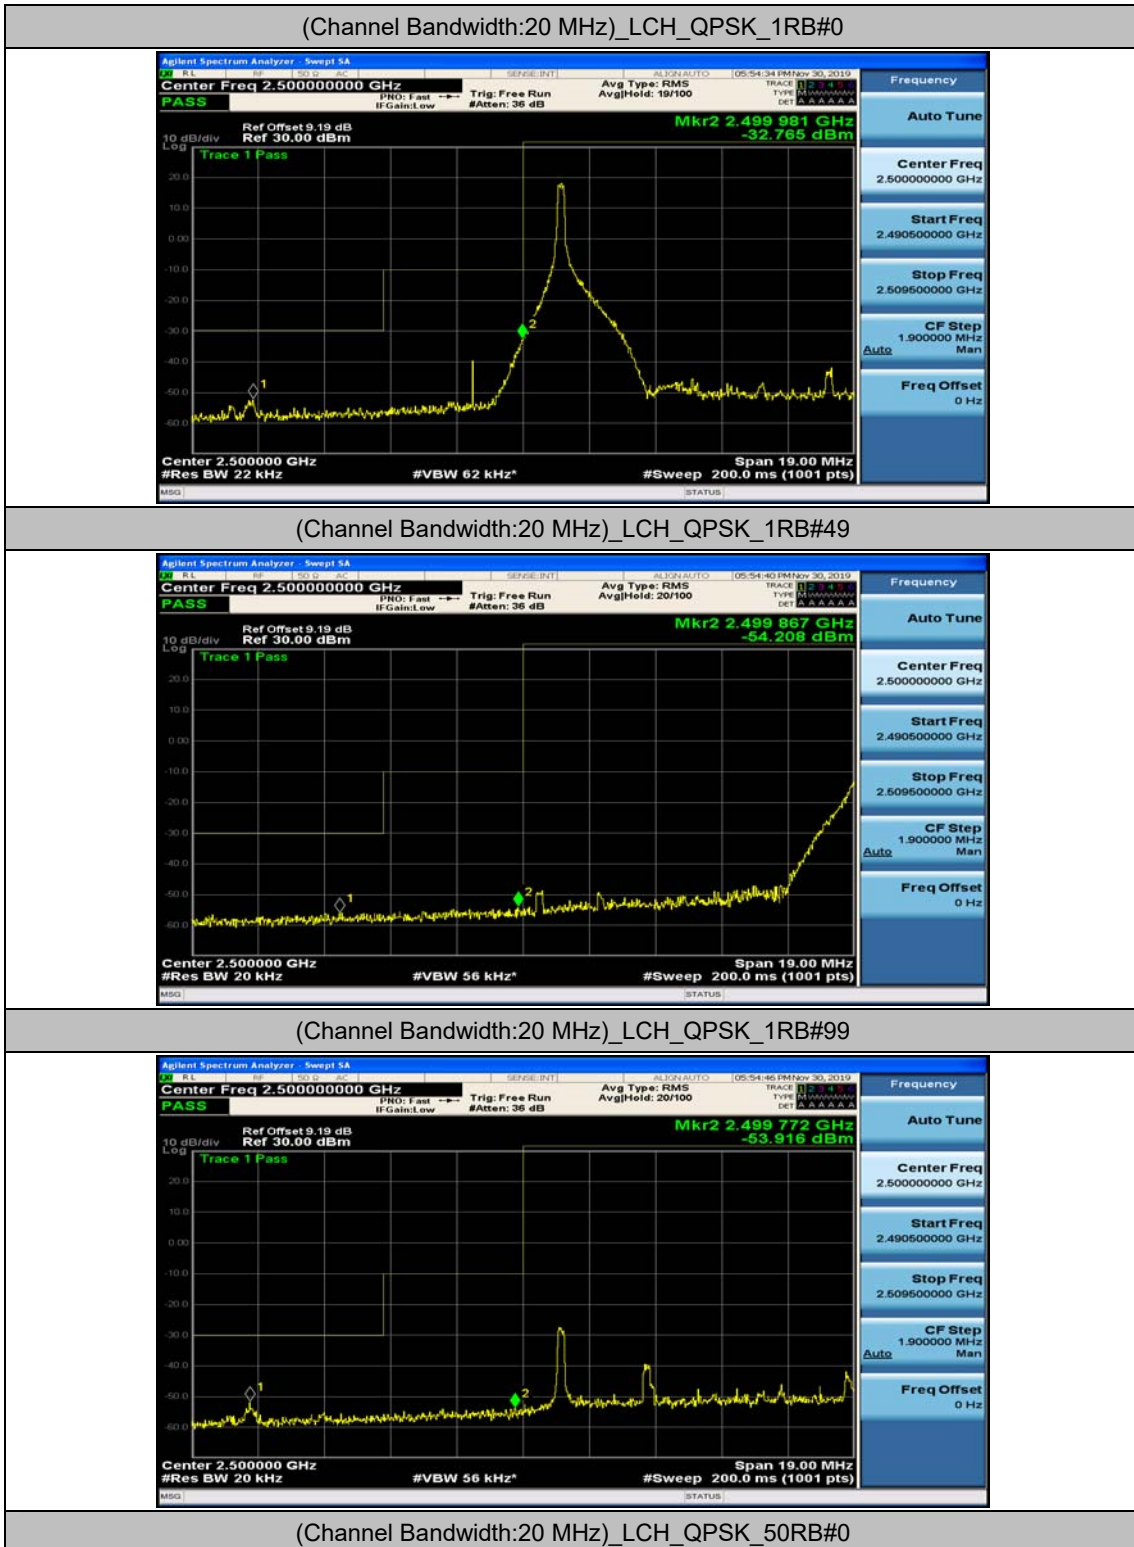

(Channel Bandwidth:15 MHz)_LCH_16QAM_37RB#0

(Channel Bandwidth:15 MHz)_LCH_16QAM_37RB#18

(Channel Bandwidth:15 MHz)_LCH_16QAM_37RB#38

(Channel Bandwidth:15 MHz)_LCH_16QAM_75RB#0

(Channel Bandwidth:15 MHz)_HCH_16QAM_1RB#0

(Channel Bandwidth:15 MHz)_HCH_16QAM_1RB#37

(Channel Bandwidth:15 MHz)_HCH_16QAM_1RB#74

(Channel Bandwidth:15 MHz)_HCH_16QAM_37RB#0

(Channel Bandwidth:15 MHz)_HCH_16QAM_37RB#18

(Channel Bandwidth:15 MHz)_HCH_16QAM_37RB#38

(Channel Bandwidth:15 MHz)_HCH_16QAM_75RB#0

Channel Bandwidth: 20 MHz

(Channel Bandwidth:20 MHz)_LCH_QPSK_50RB#25

(Channel Bandwidth:20 MHz)_LCH_QPSK_50RB#50

(Channel Bandwidth:20 MHz)_LCH_QPSK_100RB#0

(Channel Bandwidth:20 MHz)_HCH_QPSK_1RB#0