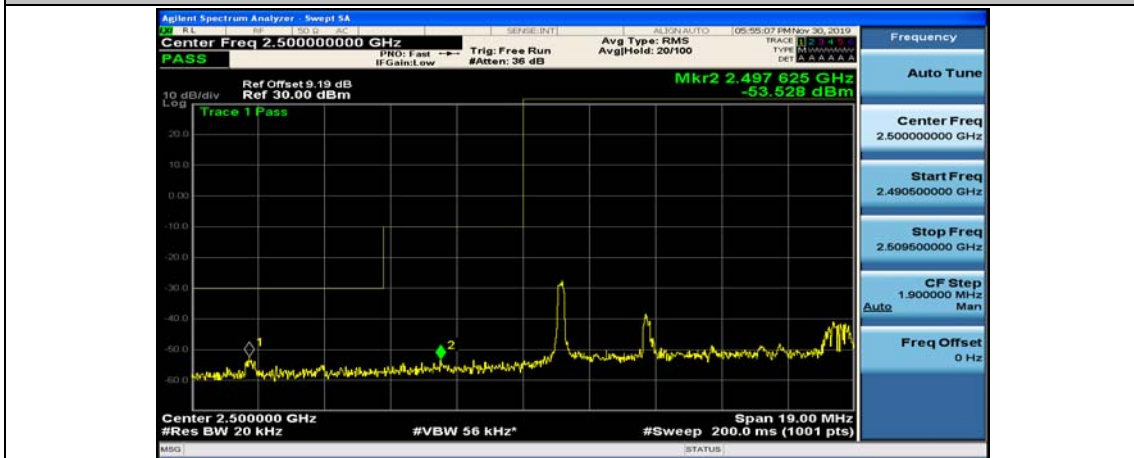

(Channel Bandwidth:20 MHz)_HCH_QPSK_100RB#0

(Channel Bandwidth:20 MHz)_LCH_16QAM_1RB#0

(Channel Bandwidth:20 MHz)_LCH_16QAM_1RB#49

(Channel Bandwidth:20 MHz)_LCH_16QAM_1RB#99

(Channel Bandwidth:20 MHz)_LCH_16QAM_50RB#0