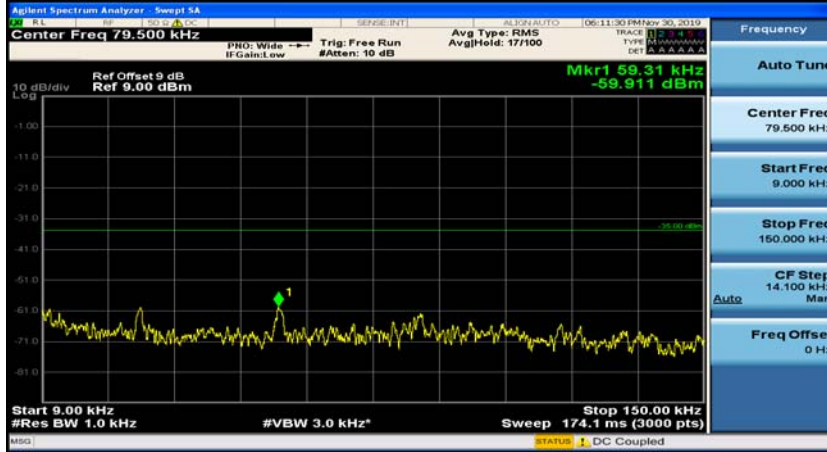

Channel Bandwidth: 10 MHz_MCH_QPSK_1RB#0

Channel Bandwidth: 10 MHz_MCH_QPSK_1RB#24