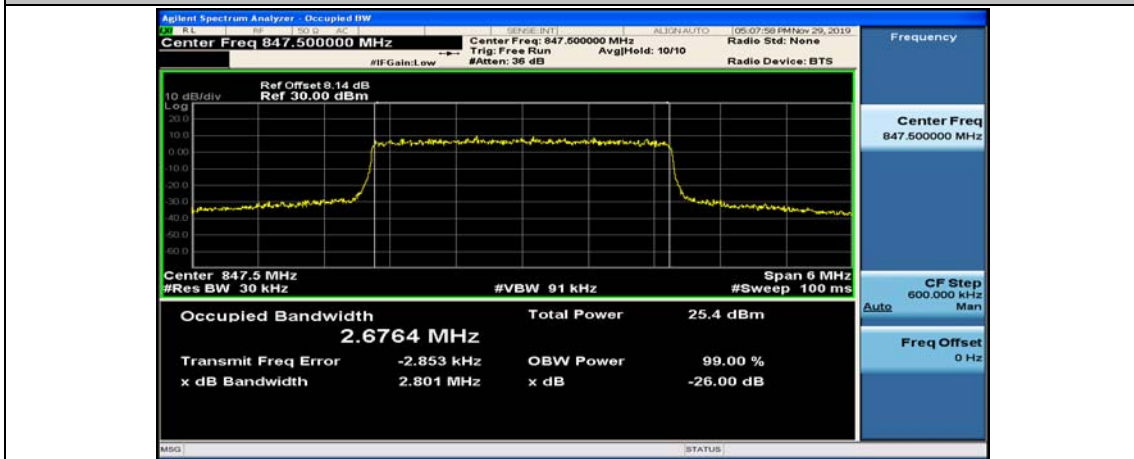

Channel Bandwidth: 3 MHz

(Channel Bandwidth: 3 MHz)_LCH_QPSK_15RB#0

(Channel Bandwidth: 3 MHz)_MCH_QPSK_15RB#0

(Channel Bandwidth: 3 MHz)_HCH_QPSK_15RB#0

(Channel Bandwidth: 3 MHz)_LCH_16QAM_15RB#0

(Channel Bandwidth: 3 MHz)_MCH_16QAM_15RB#0