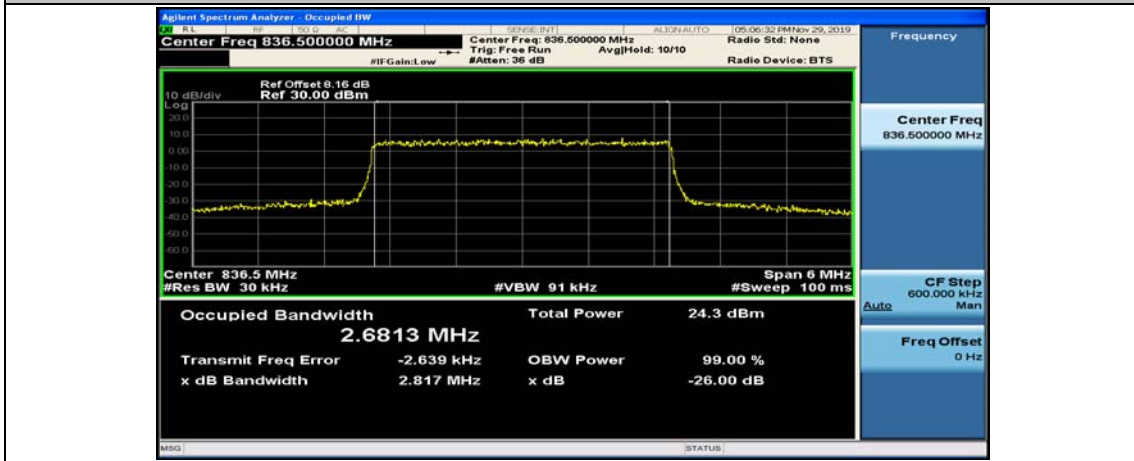

Channel Bandwidth: 3 MHz

(Channel Bandwidth: 3 MHz)_LCH_QPSK_15RB#0

(Channel Bandwidth: 3 MHz)_MCH_QPSK_15RB#0

(Channel Bandwidth: 3 MHz)_HCH_QPSK_15RB#0

(Channel Bandwidth: 3 MHz)_LCH_16QAM_15RB#0

(Channel Bandwidth: 3 MHz)_MCH_16QAM_15RB#0