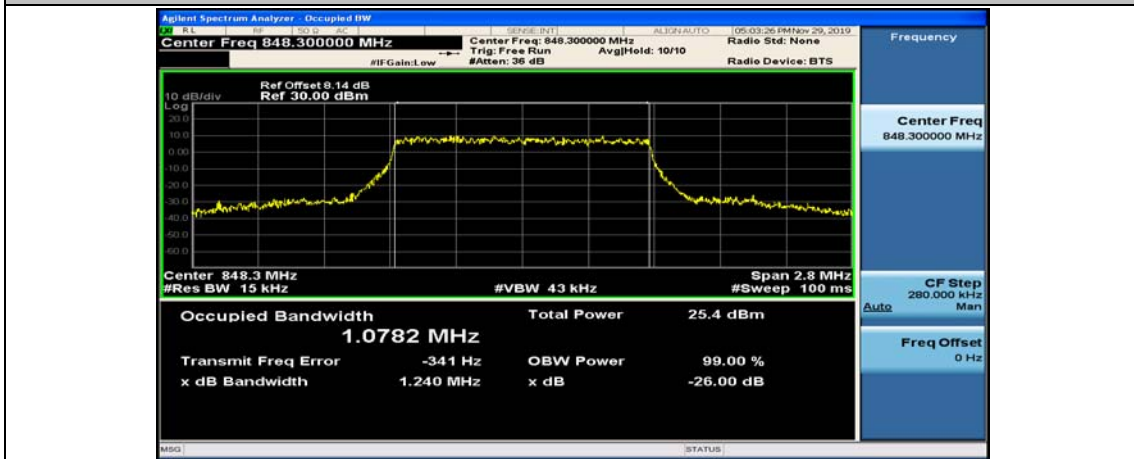

(Channel Bandwidth: 1.4 MHz)_MCH_QPSK_6RB#0

(Channel Bandwidth: 1.4 MHz)_HCH_QPSK_6RB#0

(Channel Bandwidth: 1.4 MHz)_LCH_16QAM_6RB#0

(Channel Bandwidth: 1.4 MHz)_MCH_16QAM_6RB#0

(Channel Bandwidth: 1.4 MHz)_HCH_16QAM_6RB#0