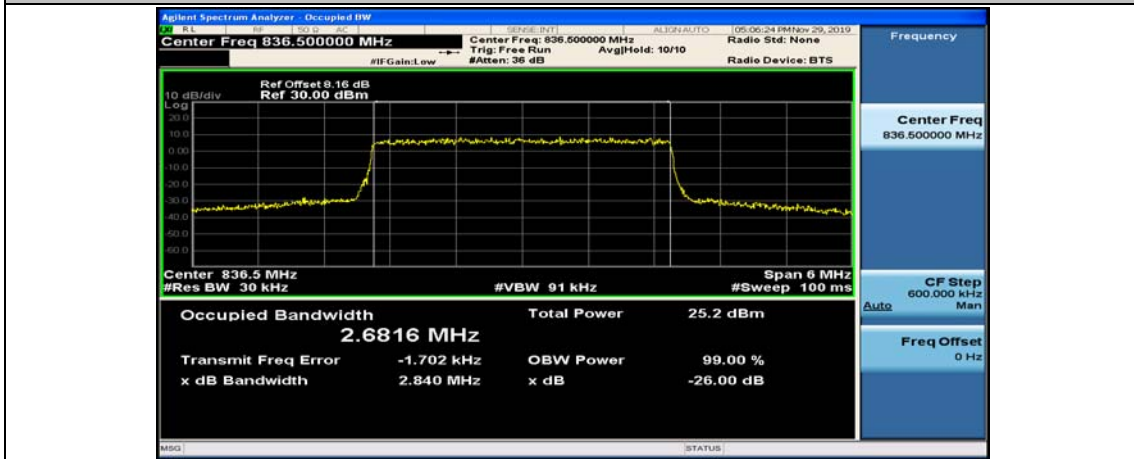

(Channel Bandwidth: 3 MHz)_MCH_QPSK_15RB#0