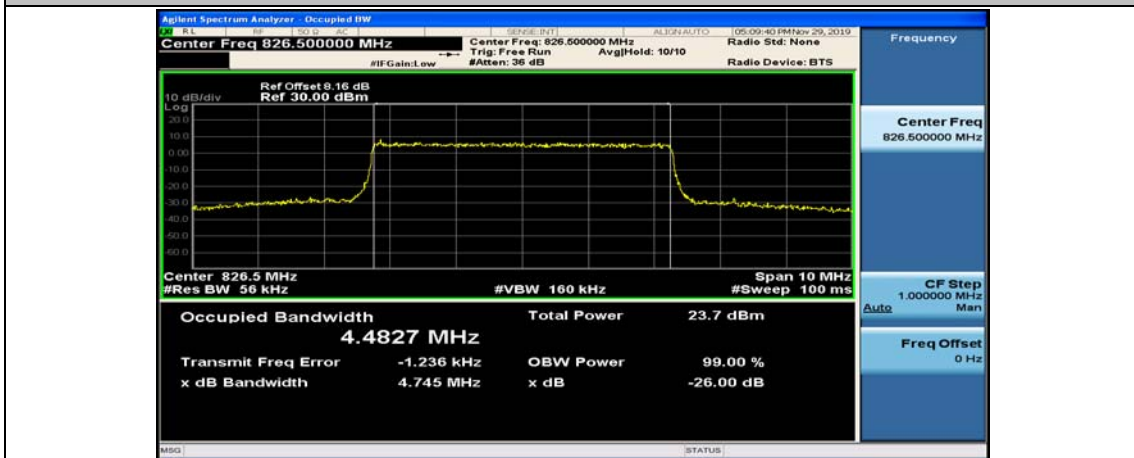

(Channel Bandwidth: 3 MHz)_HCH_16QAM_15RB#0

Channel Bandwidth: 5 MHz

(Channel Bandwidth: 5 MHz)_LCH_QPSK_25RB#0

(Channel Bandwidth: 5 MHz)_MCH_QPSK_25RB#0

(Channel Bandwidth: 5 MHz)_HCH_QPSK_25RB#0

(Channel Bandwidth: 5 MHz)_LCH_16QAM_25RB#0