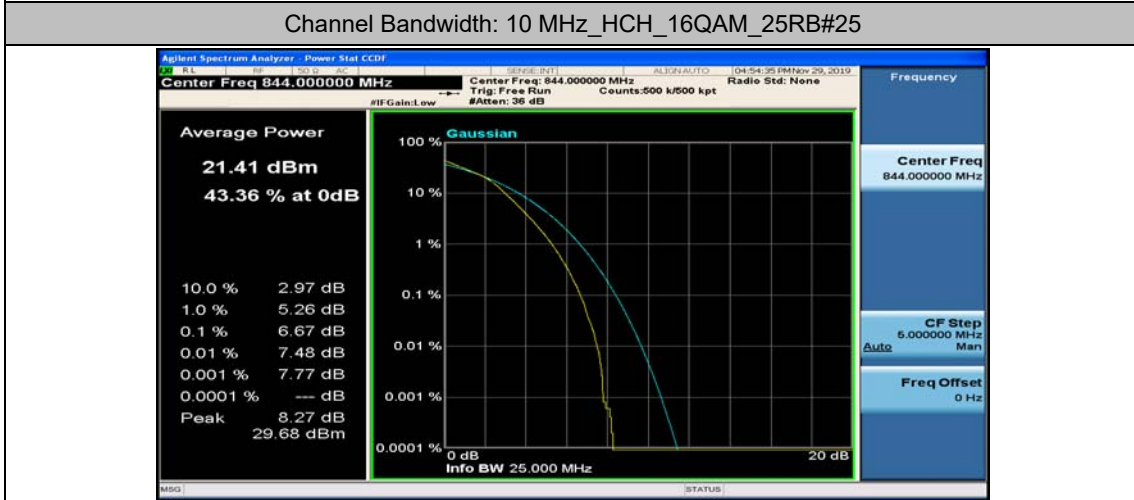

Channel Bandwidth: 10 MHz_MCH_16QAM_25RB#25

Channel Bandwidth: 10 MHz_MCH_16QAM_50RB#0

Channel Bandwidth: 10 MHz_HCH_16QAM_1RB#0

Channel Bandwidth: 10 MHz_HCH_16QAM_1RB#24

Appendix C: 26dB Bandwidth and Occupied Bandwidth