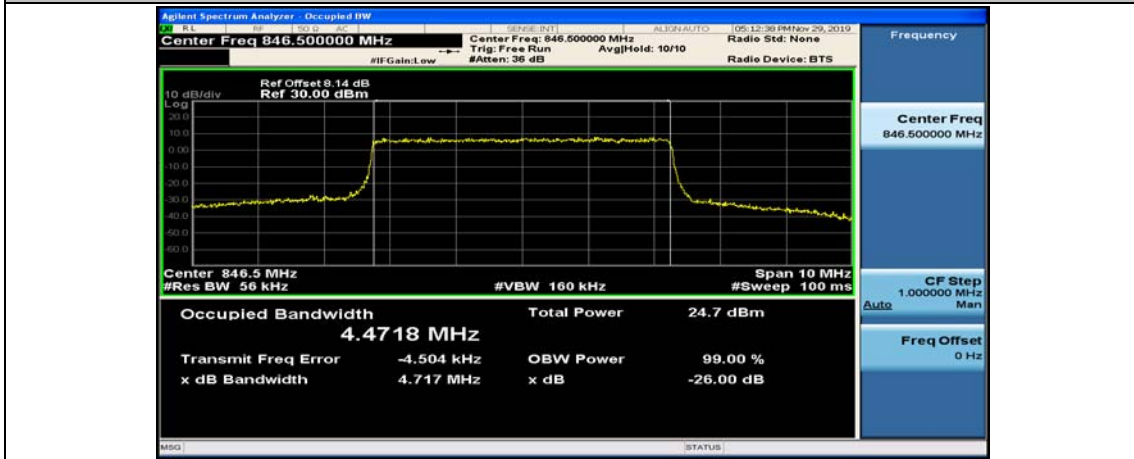

(Channel Bandwidth: 3 MHz)_HCH_16QAM_15RB#0

Channel Bandwidth: 5 MHz

(Channel Bandwidth: 5 MHz)_LCH_QPSK_25RB#0

(Channel Bandwidth: 5 MHz)_MCH_QPSK_25RB#0

(Channel Bandwidth: 5 MHz)_HCH_QPSK_25RB#0

(Channel Bandwidth: 5 MHz)_LCH_16QAM_25RB#0