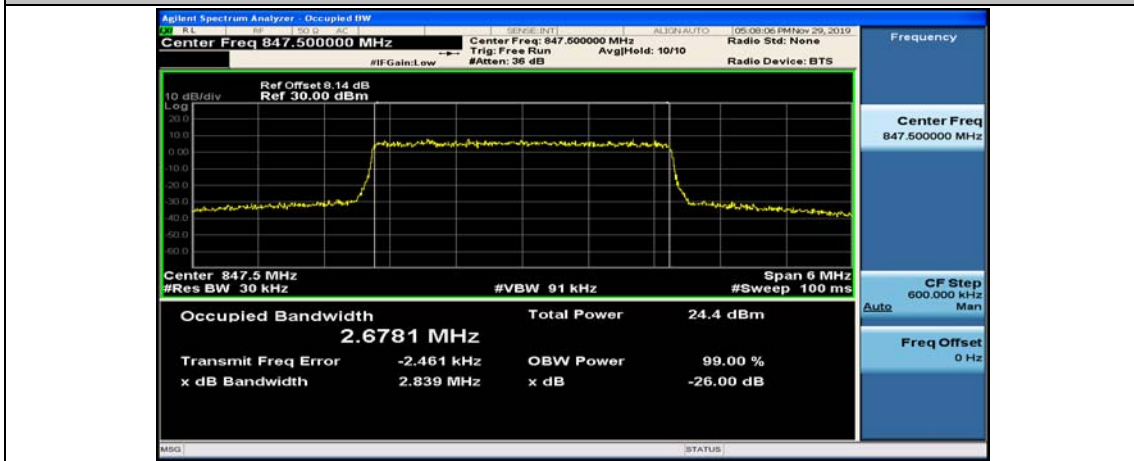

(Channel Bandwidth: 3 MHz)_HCH_16QAM_15RB#0