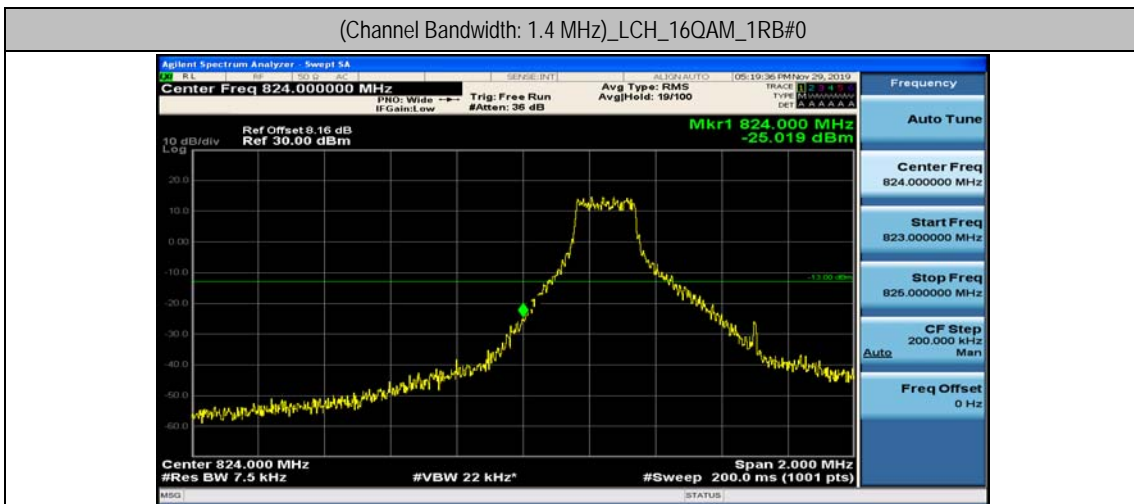

(Channel Bandwidth: 1.4 MHz)_LCH_16QAM_1RB#0