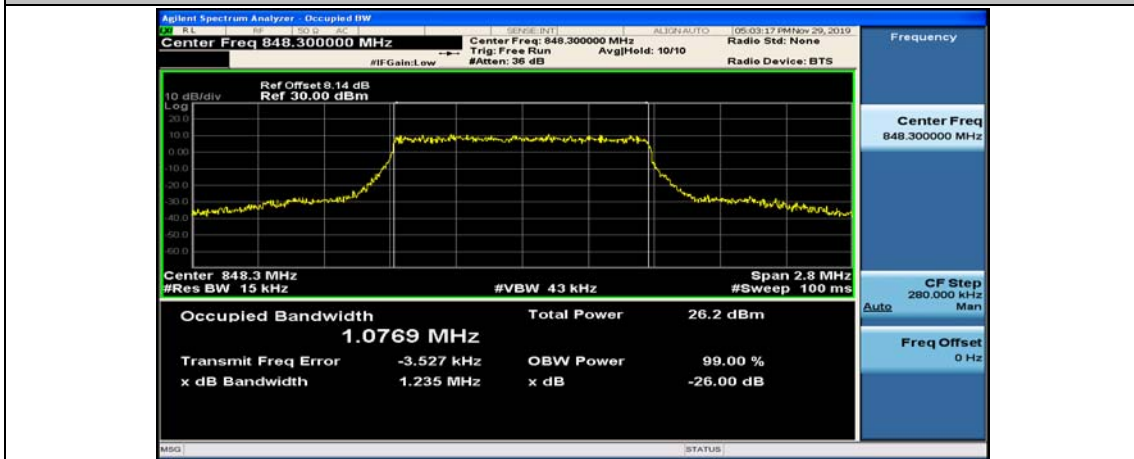

(Channel Bandwidth: 1.4 MHz)_HCH_QPSK_6RB#0