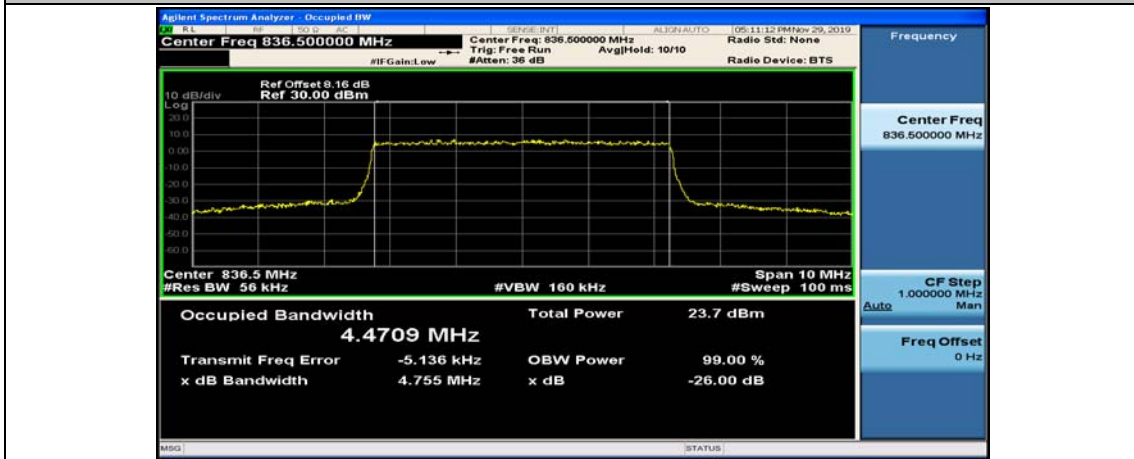

(Channel Bandwidth: 5 MHz)_MCH_16QAM_25RB#0