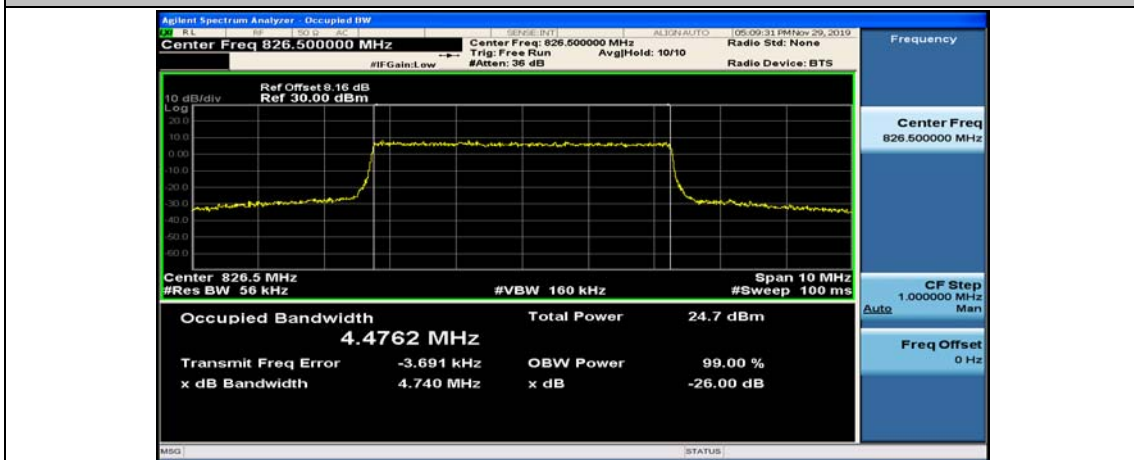

Channel Bandwidth: 5 MHz

(Channel Bandwidth: 5 MHz)_LCH_QPSK_25RB#0