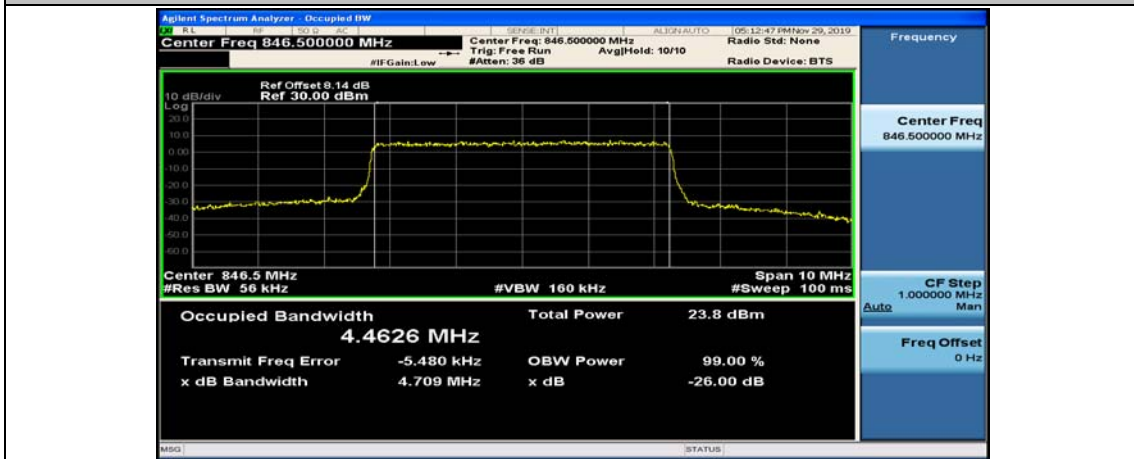

(Channel Bandwidth: 5 MHz)_HCH_16QAM_25RB#0