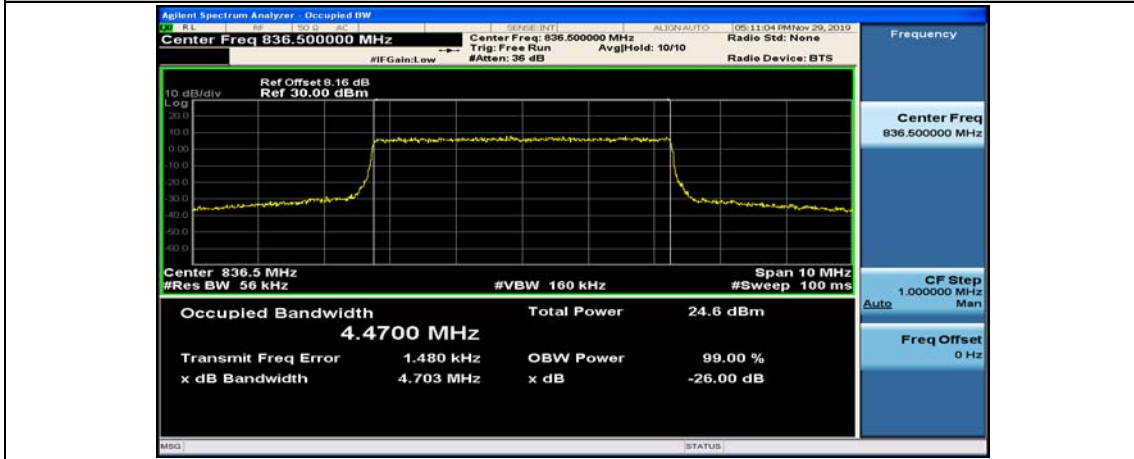

(Channel Bandwidth: 3 MHz)_HCH_16QAM_15RB#0

Channel Bandwidth: 5 MHz

(Channel Bandwidth: 5 MHz)_LCH_QPSK_25RB#0

(Channel Bandwidth: 5 MHz)_MCH_QPSK_25RB#0

(Channel Bandwidth: 5 MHz)_HCH_QPSK_25RB#0

(Channel Bandwidth: 5 MHz)_LCH_16QAM_25RB#0