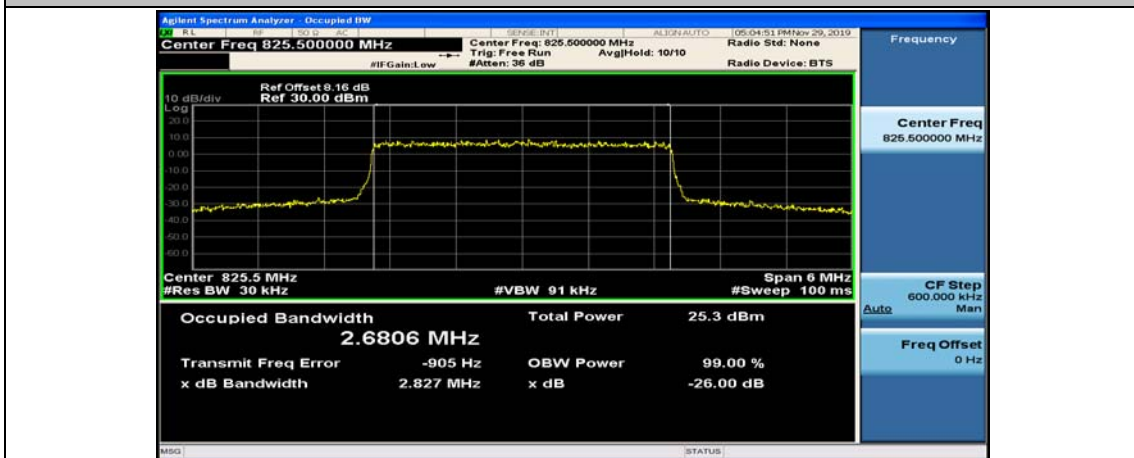

Channel Bandwidth: 3 MHz

(Channel Bandwidth: 3 MHz)_LCH_QPSK_15RB#0