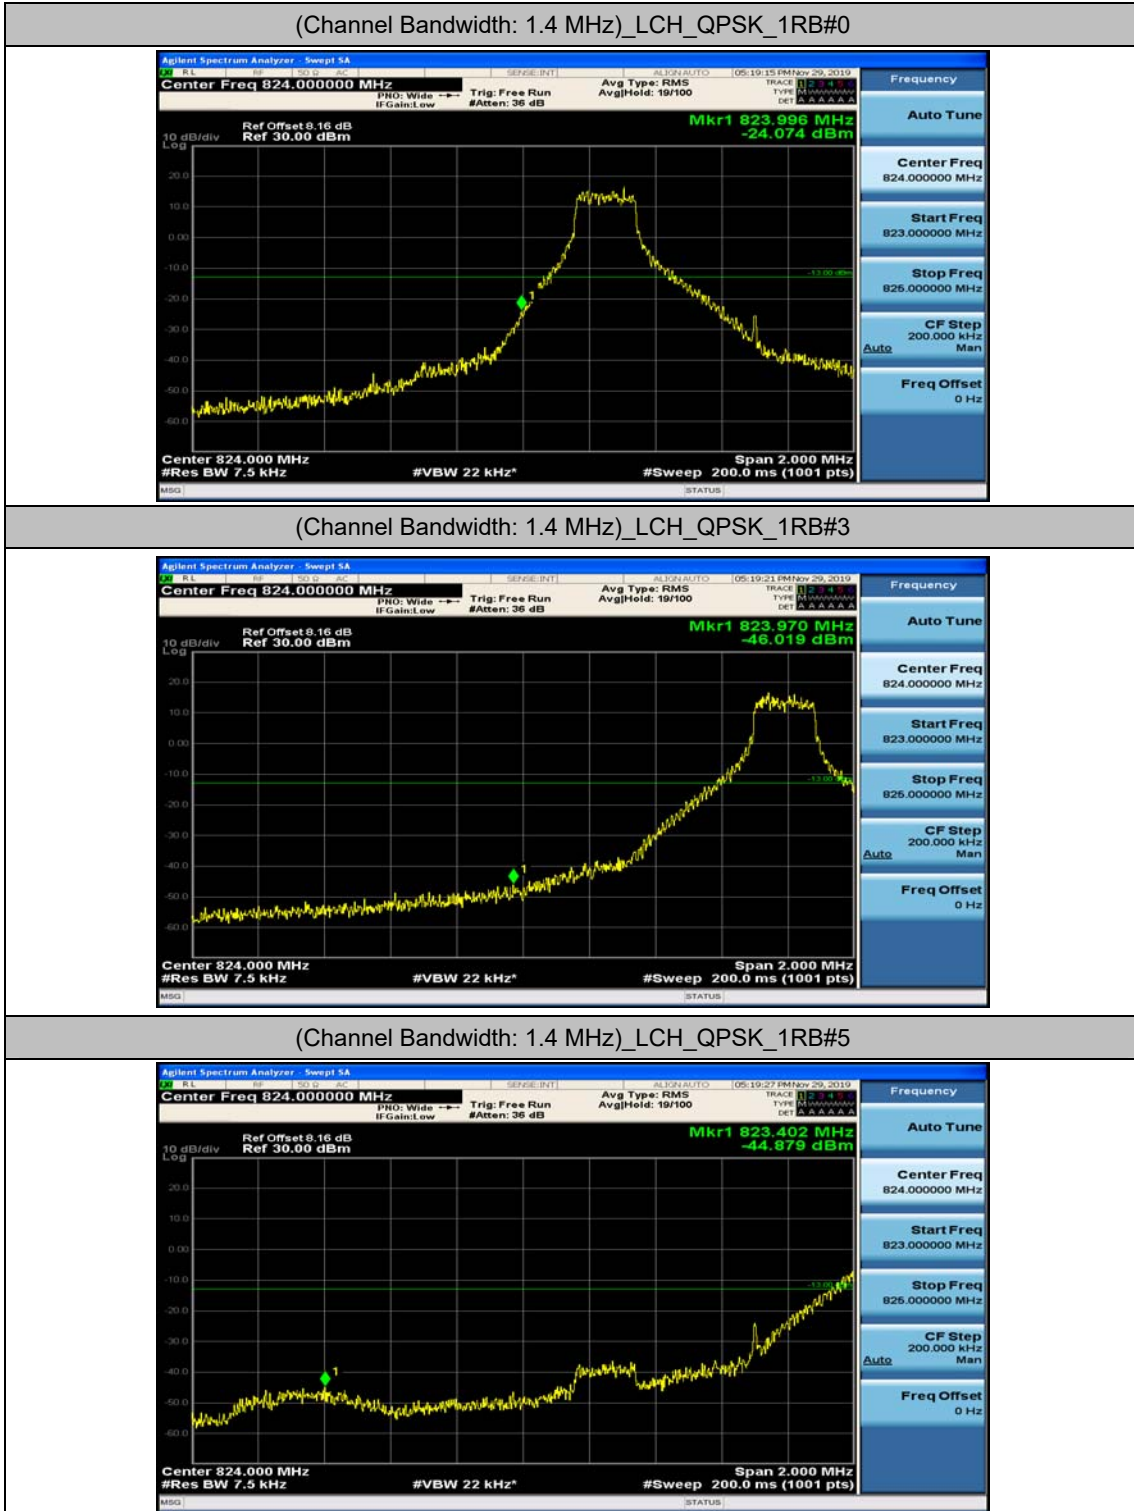

Channel Bandwidth: 10 MHz_LCH_16QAM_50RB#0

Channel Bandwidth: 10 MHz_MCH_16QAM_50RB#0

Channel Bandwidth: 10 MHz_HCH_16QAM_50RB#0

Appendix D: Band Edge

Test Graphs

Channel Bandwidth: 1.4 MHz

(Channel Bandwidth: 1.4 MHz)_LCH_QPSK_3RB#0

(Channel Bandwidth: 1.4 MHz)_LCH_QPSK_3RB#2

(Channel Bandwidth: 1.4 MHz)_LCH_QPSK_3RB#3

(Channel Bandwidth: 1.4 MHz)_LCH_QPSK_6RB#0

(Channel Bandwidth: 1.4 MHz)_HCH_QPSK_1RB#0

(Channel Bandwidth: 1.4 MHz)_HCH_QPSK_1RB#3