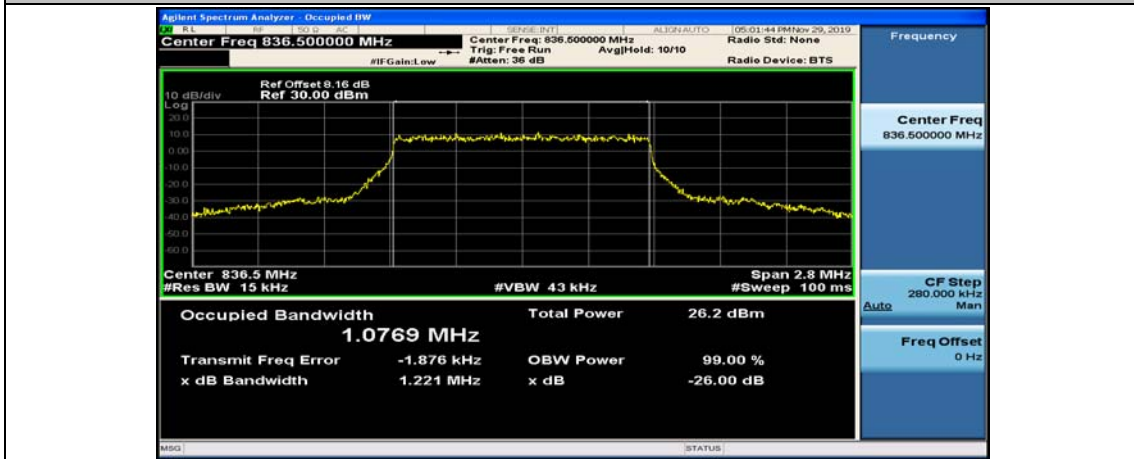

(Channel Bandwidth: 1.4 MHz)_MCH_QPSK_6RB#0