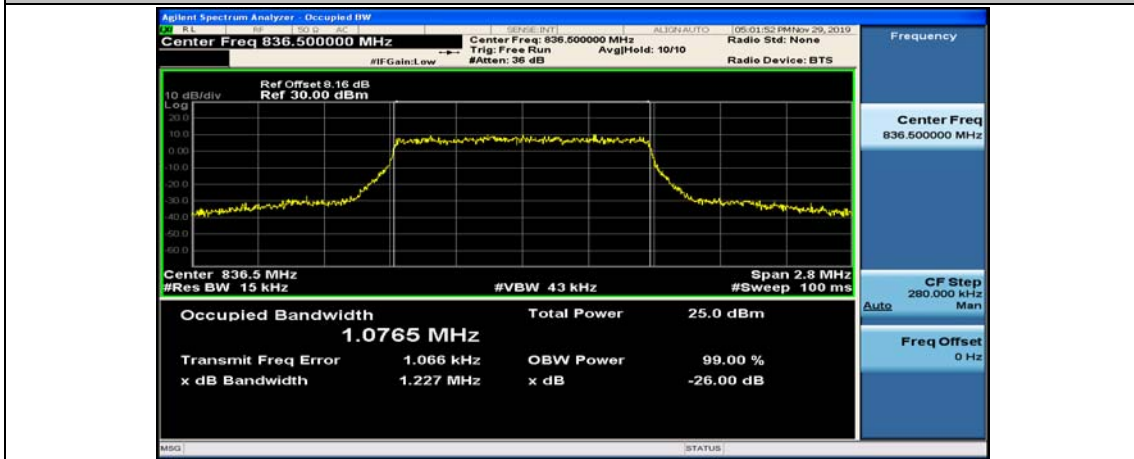

(Channel Bandwidth: 1.4 MHz)_MCH_QPSK_6RB#0

(Channel Bandwidth: 1.4 MHz)_HCH_QPSK_6RB#0

(Channel Bandwidth: 1.4 MHz)_LCH_16QAM_6RB#0

(Channel Bandwidth: 1.4 MHz)_MCH_16QAM_6RB#0

(Channel Bandwidth: 1.4 MHz)_HCH_16QAM_6RB#0