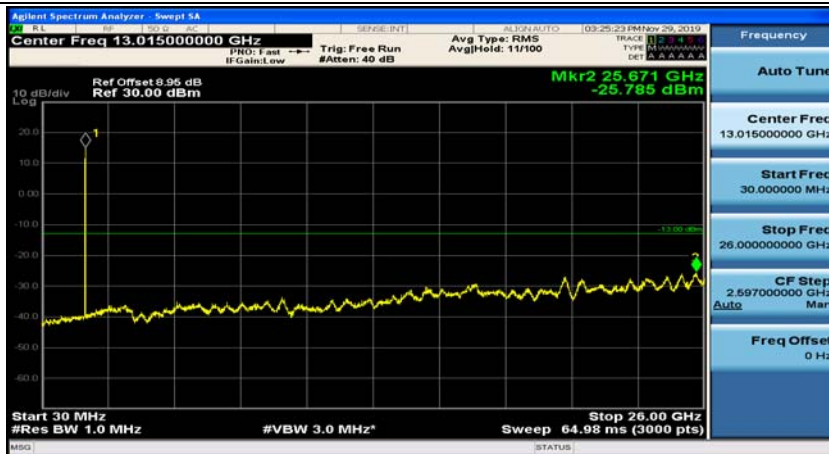

(Channel Bandwidth: 1.4 MHz)_MCH_16QAM_1RB#0