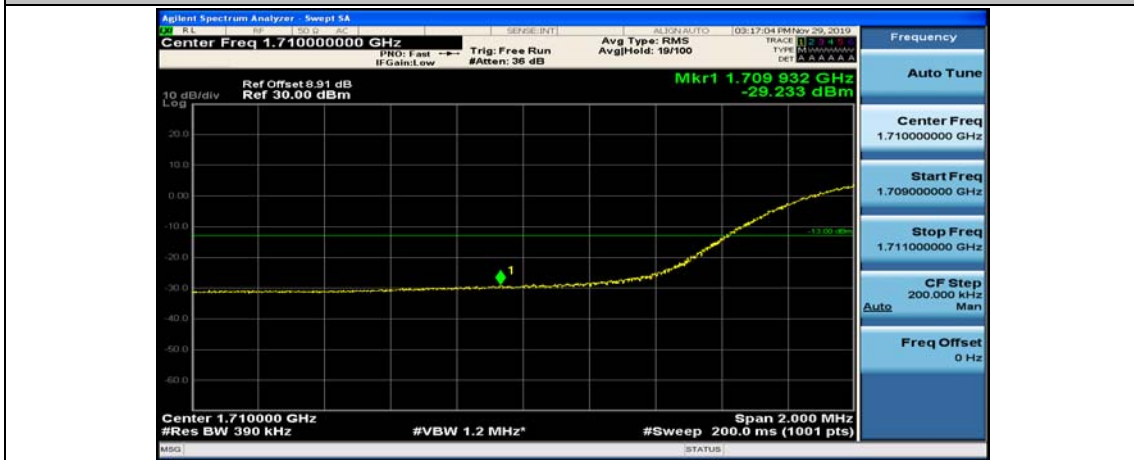

(Channel Bandwidth:20 MHz)_LCH_16QAM_1RB#99

(Channel Bandwidth:20 MHz)_LCH_16QAM_50RB#0

(Channel Bandwidth:20 MHz)_LCH_16QAM_50RB#25

(Channel Bandwidth:20 MHz)_LCH_16QAM_50RB#50

(Channel Bandwidth:20 MHz)_LCH_16QAM_100RB#0