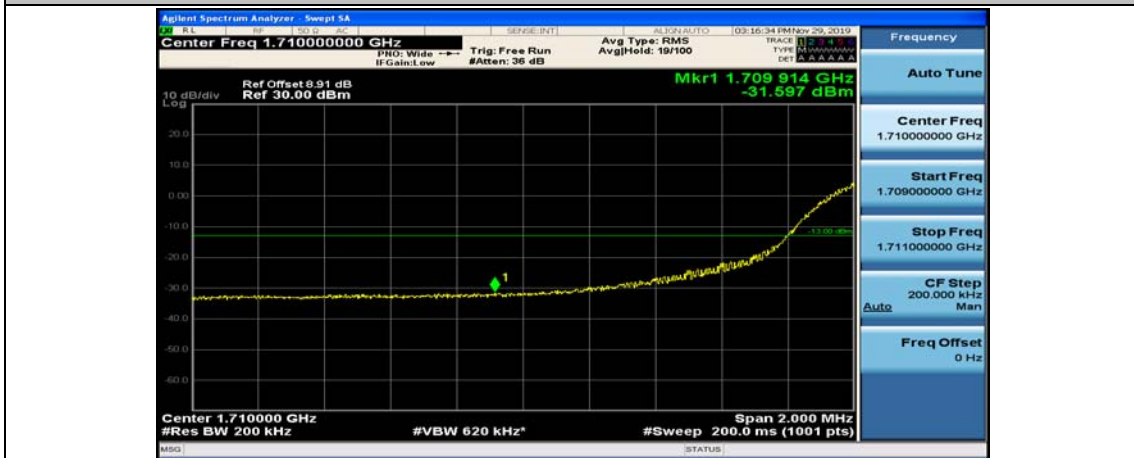

(Channel Bandwidth:20 MHz)_LCH_16QAM_50RB#0