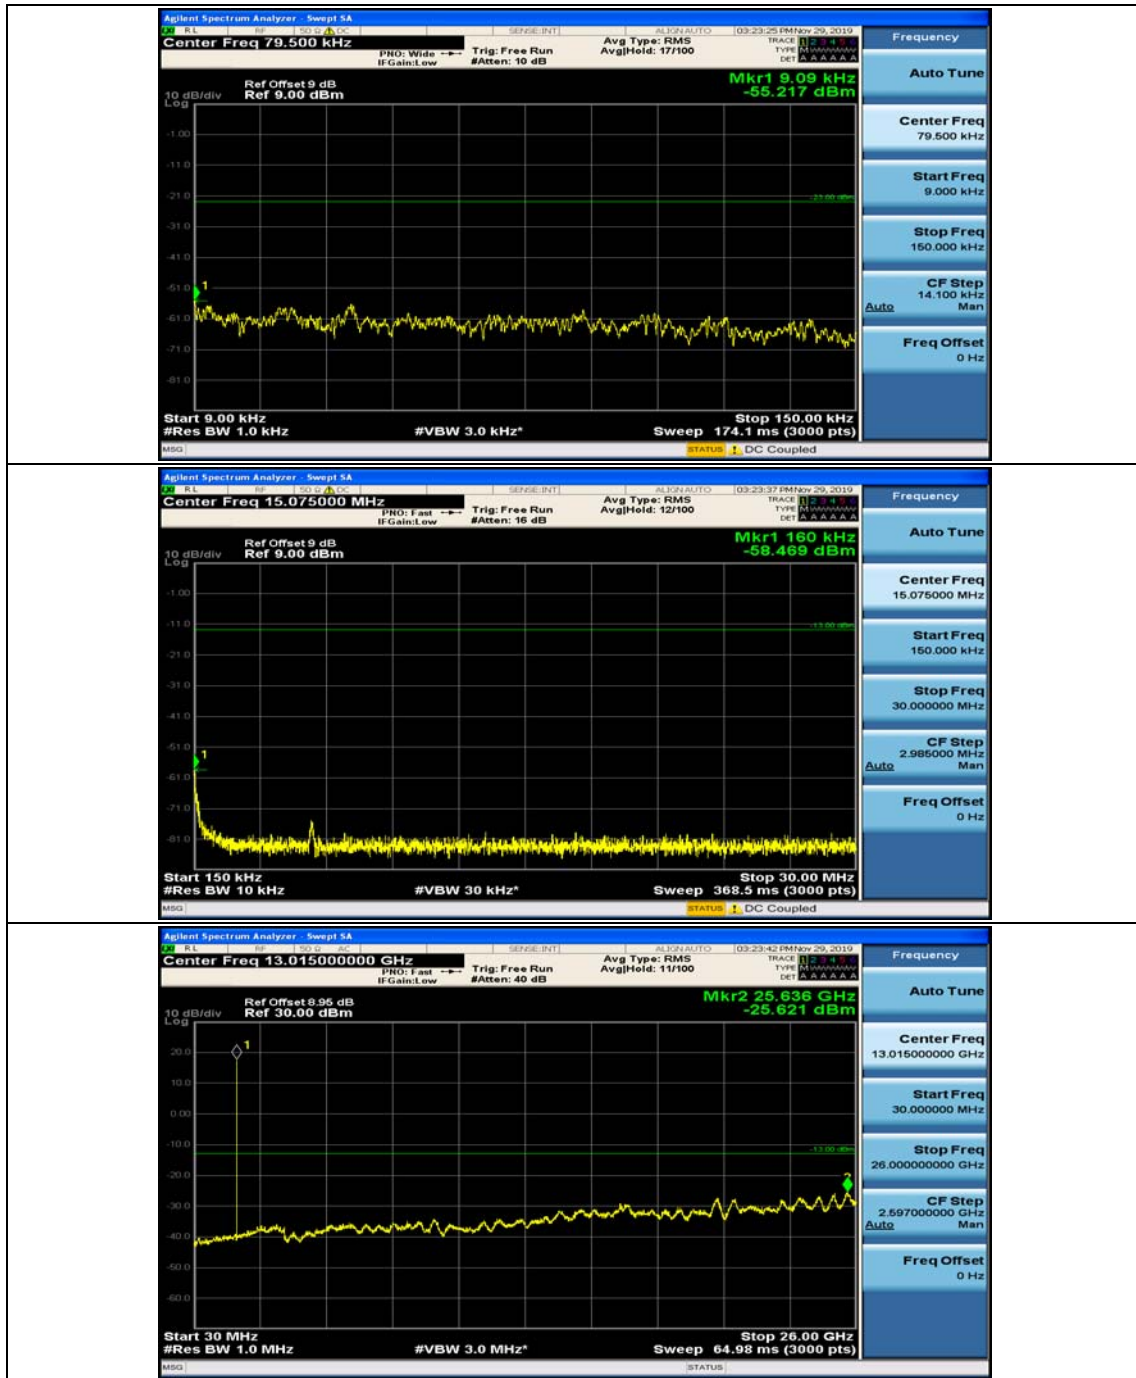

(Channel Bandwidth: 1.4 MHz)_MCH_QPSK_1RB#3

(Channel Bandwidth: 1.4 MHz)_HCH_QPSK_1RB#0

(Channel Bandwidth: 1.4 MHz)_HCH_QPSK_1RB#3

(Channel Bandwidth: 1.4 MHz)_LCH_16QAM_1RB#0

(Channel Bandwidth: 1.4 MHz)_LCH_16QAM_1RB#3