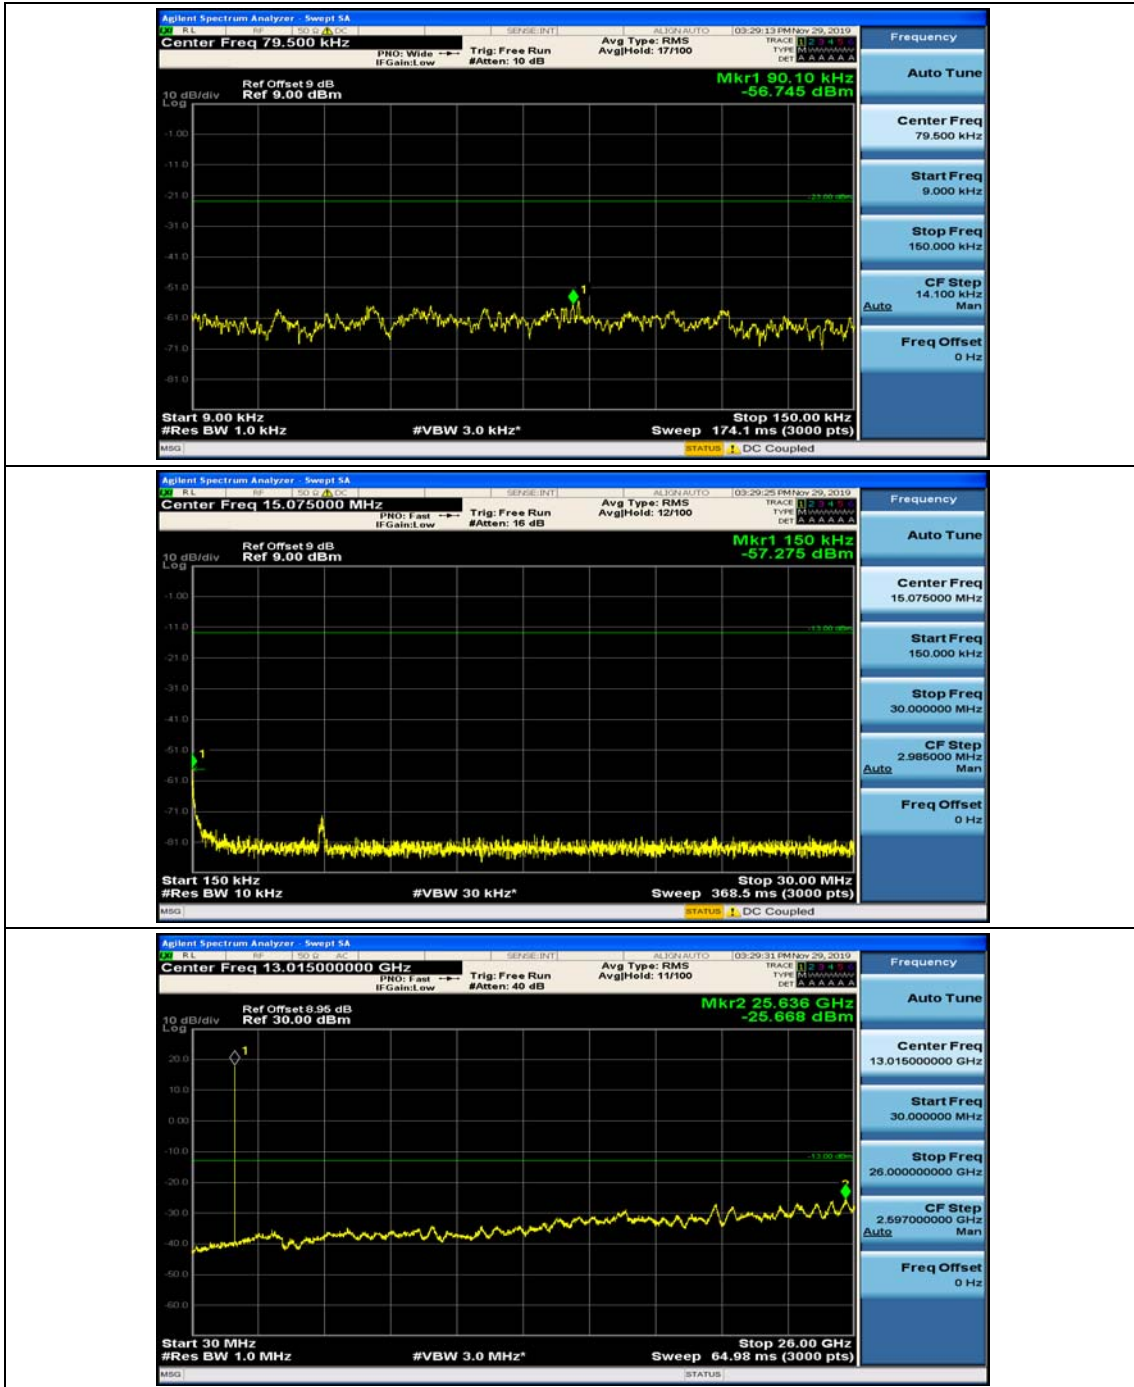

(Channel Bandwidth: 1.4 MHz)_MCH_16QAM_1RB#0

(Channel Bandwidth: 1.4 MHz)_MCH_16QAM_1RB#3

(Channel Bandwidth: 1.4 MHz)_HCH_16QAM_1RB#0

(Channel Bandwidth: 1.4 MHz)_HCH_16QAM_1RB#3

Channel Bandwidth: 3 MHz