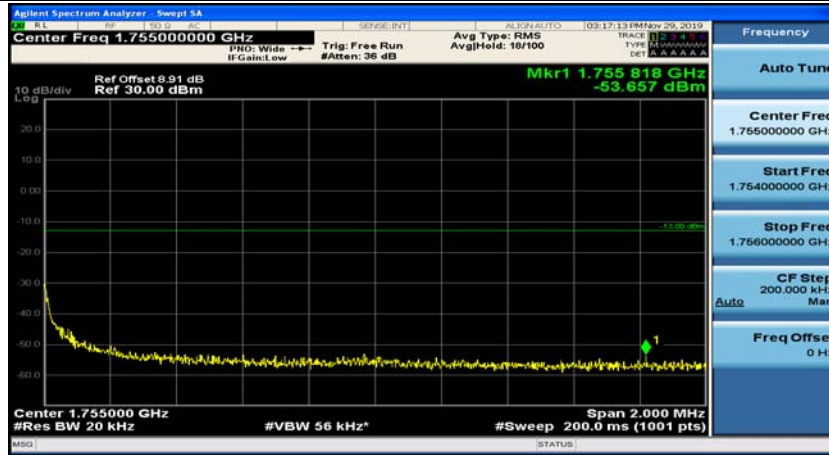

(Channel Bandwidth:20 MHz)_HCH_QPSK_1RB#0