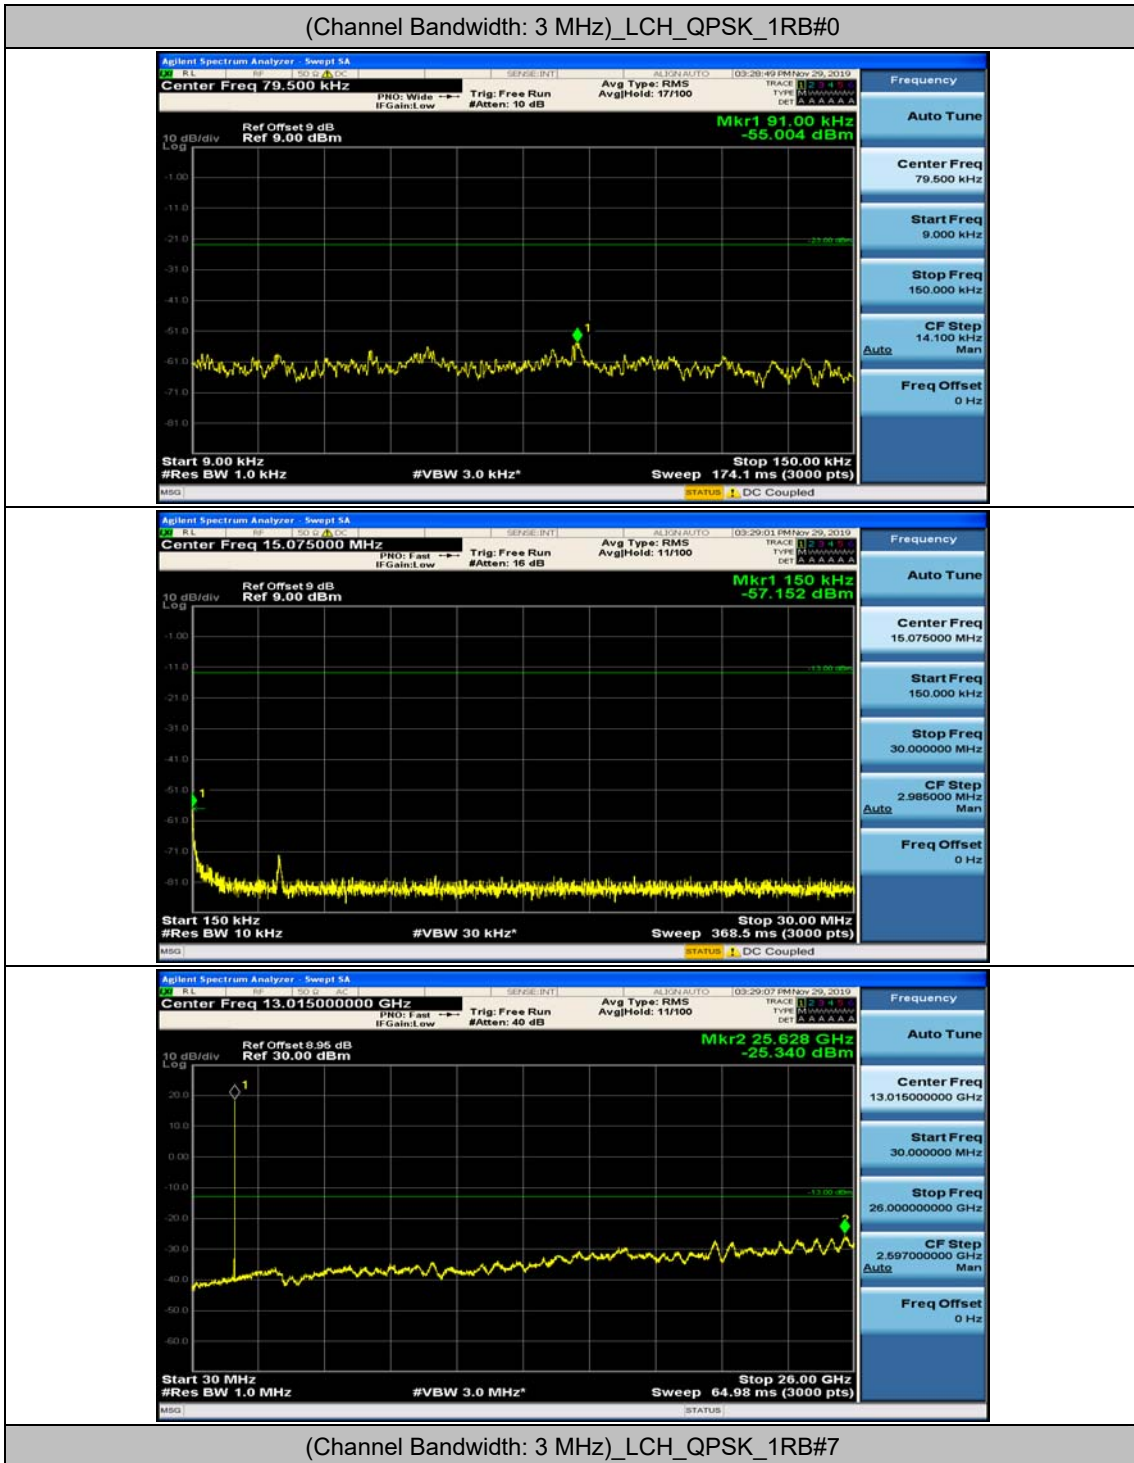

(Channel Bandwidth: 1.4 MHz)_MCH_16QAM_1RB#0

(Channel Bandwidth: 1.4 MHz)_MCH_16QAM_1RB#3

(Channel Bandwidth: 1.4 MHz)_HCH_16QAM_1RB#0

(Channel Bandwidth: 1.4 MHz)_HCH_16QAM_1RB#3

Channel Bandwidth: 3 MHz