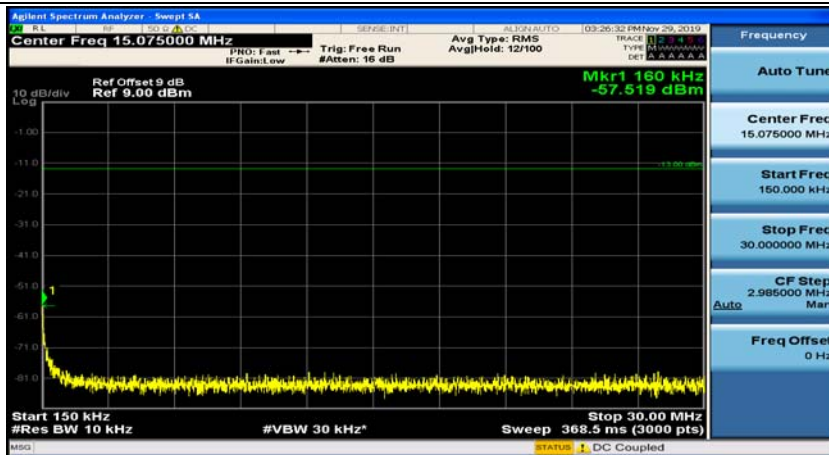

(Channel Bandwidth: 1.4 MHz)_HCH_QPSK_1RB#0