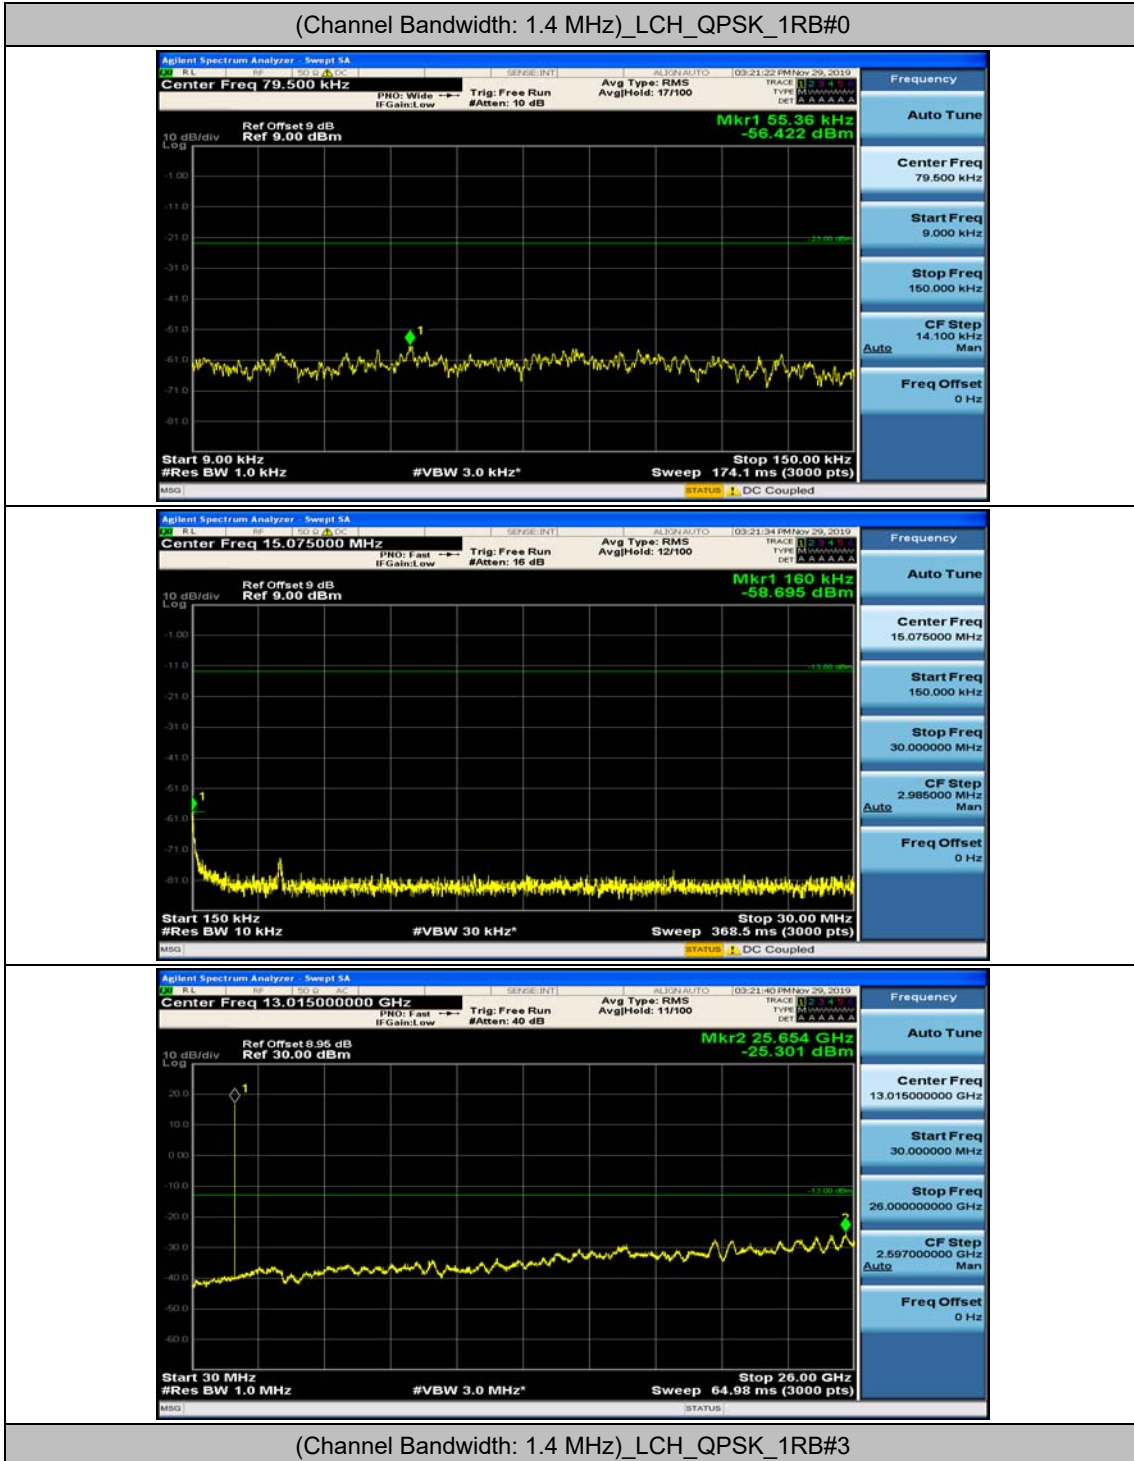

(Channel Bandwidth:20 MHz)_HCH_16QAM_50RB#50

(Channel Bandwidth:20 MHz)_HCH_16QAM_100RB#0

Appendix E: Conducted Spurious Emission

Test Graphs

Channel Bandwidth: 1.4 MHz

(Channel Bandwidth: 1.4 MHz)_MCH_QPSK_1RB#0