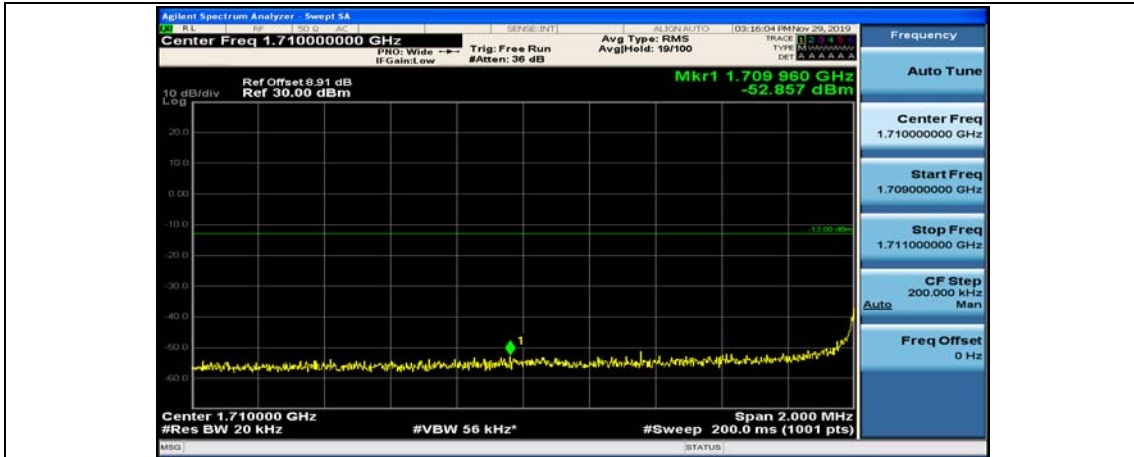

(Channel Bandwidth:20 MHz)_LCH_16QAM_1RB#99