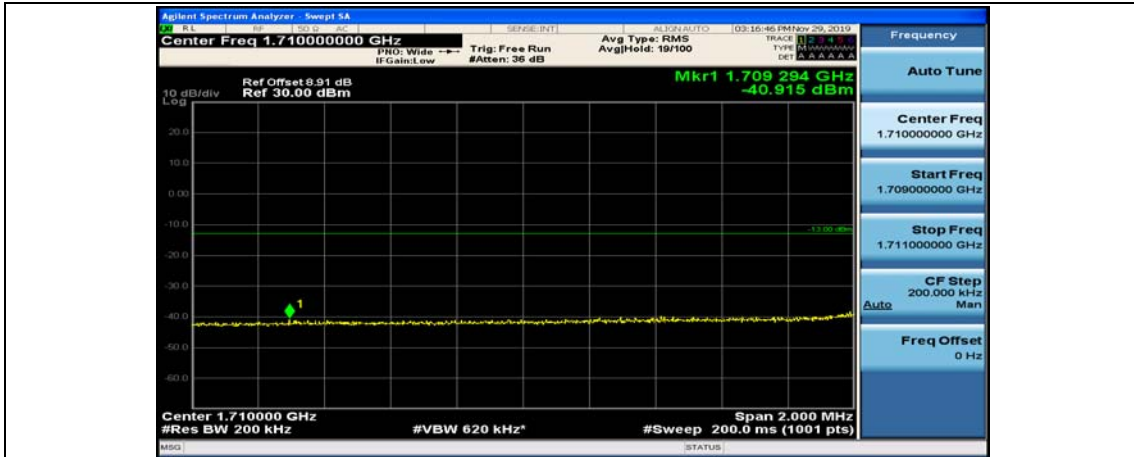

(Channel Bandwidth:20 MHz)_LCH_16QAM_1RB#99

(Channel Bandwidth:20 MHz)_LCH_16QAM_50RB#0

(Channel Bandwidth:20 MHz)_LCH_16QAM_50RB#25

(Channel Bandwidth:20 MHz)_LCH_16QAM_50RB#50

(Channel Bandwidth:20 MHz)_LCH_16QAM_100RB#0