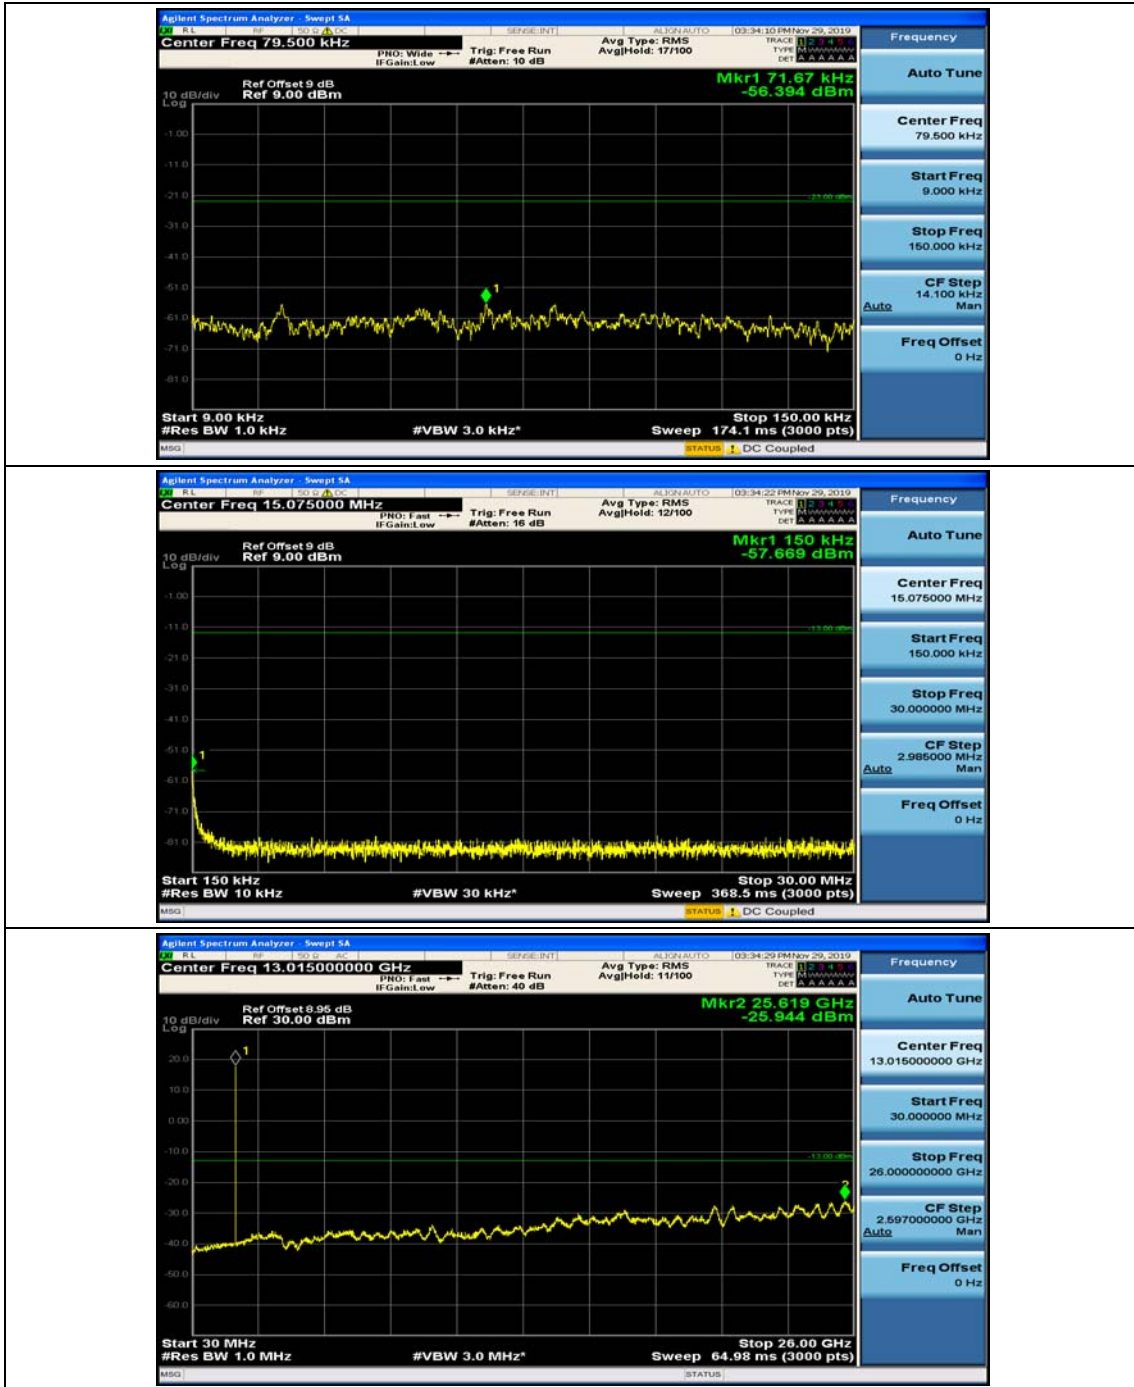

(Channel Bandwidth: 3 MHz)_MCH_QPSK_1RB#0

(Channel Bandwidth: 3 MHz)_MCH_QPSK_1RB#7

(Channel Bandwidth: 3 MHz)_HCH_QPSK_1RB#0

(Channel Bandwidth: 3 MHz)_HCH_QPSK_1RB#7

(Channel Bandwidth: 3 MHz)_LCH_16QAM_1RB#0