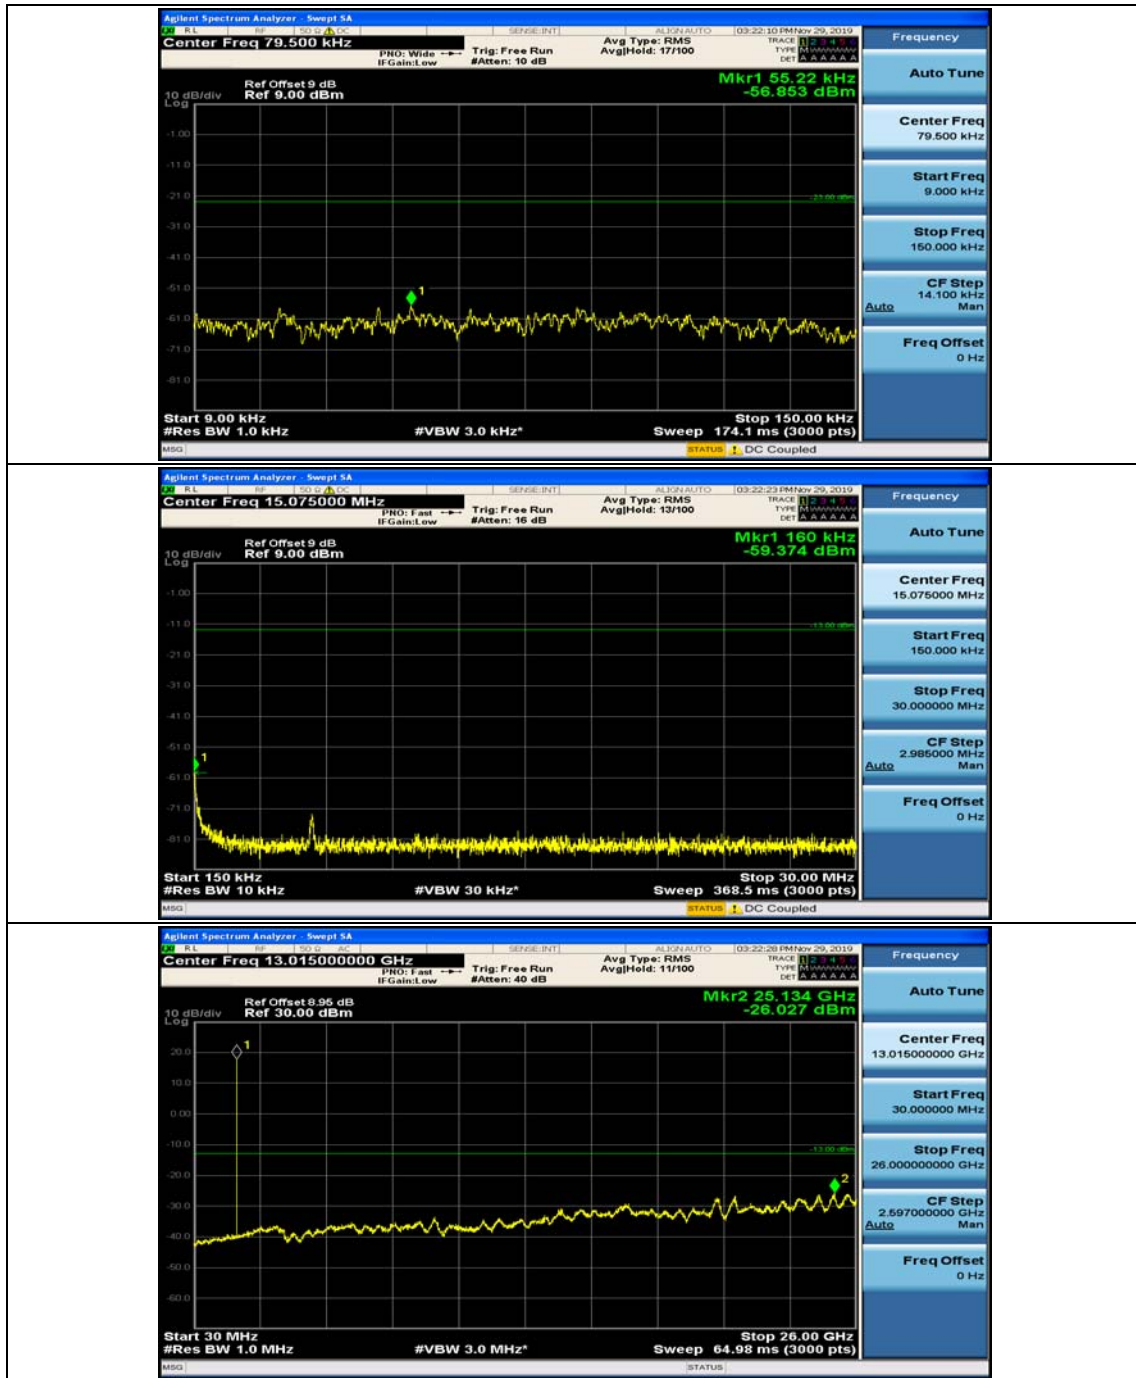

(Channel Bandwidth:20 MHz)_HCH_16QAM_50RB#50

(Channel Bandwidth:20 MHz)_HCH_16QAM_100RB#0

Appendix E: Conducted Spurious Emission

Test Graphs

Channel Bandwidth: 1.4 MHz

(Channel Bandwidth: 1.4 MHz)_MCH_QPSK_1RB#0