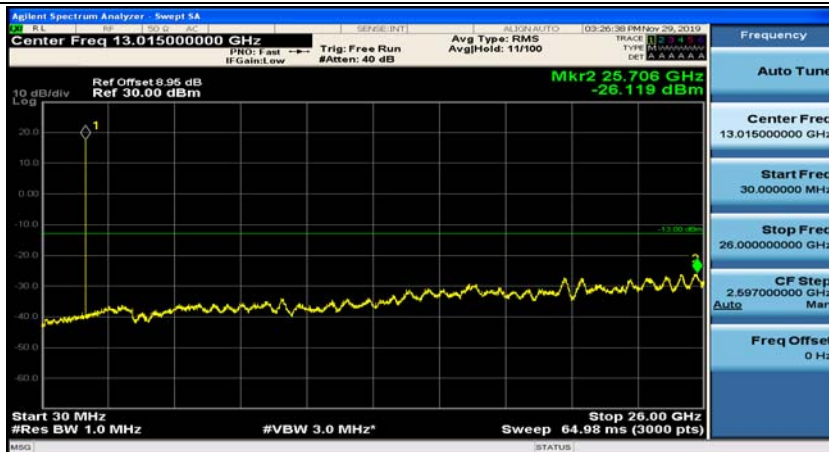

(Channel Bandwidth: 1.4 MHz)_HCH_QPSK_1RB#0