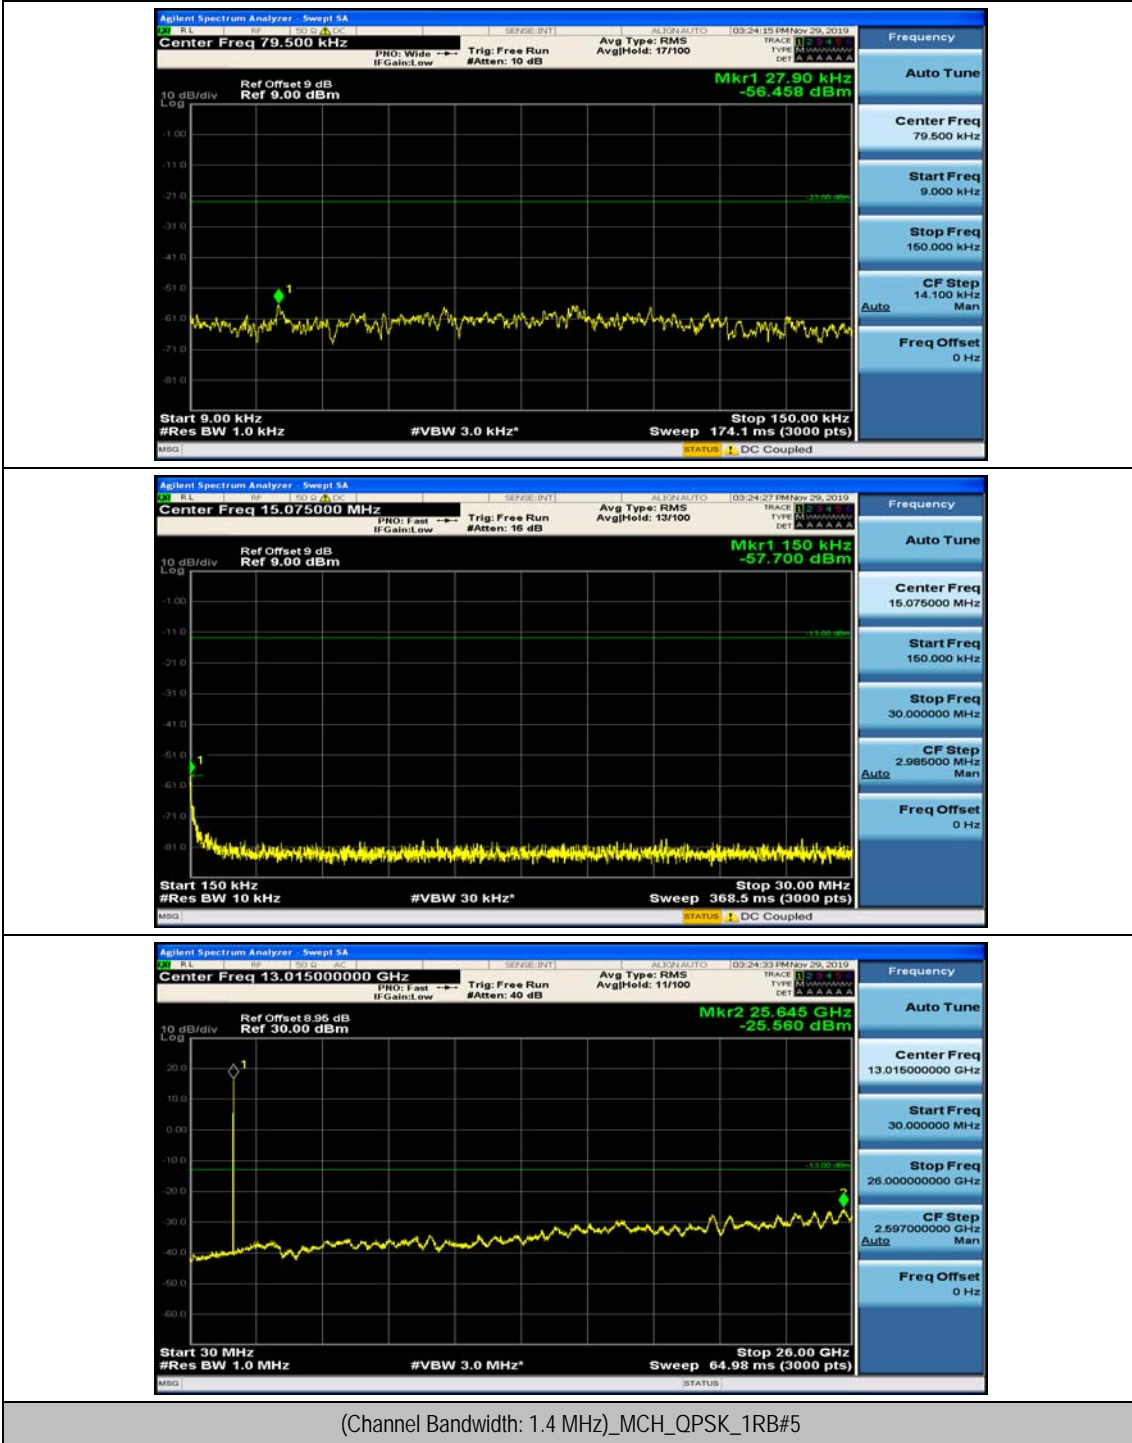

(Channel Bandwidth: 1.4 MHz)_MCH_QPSK_1RB#3