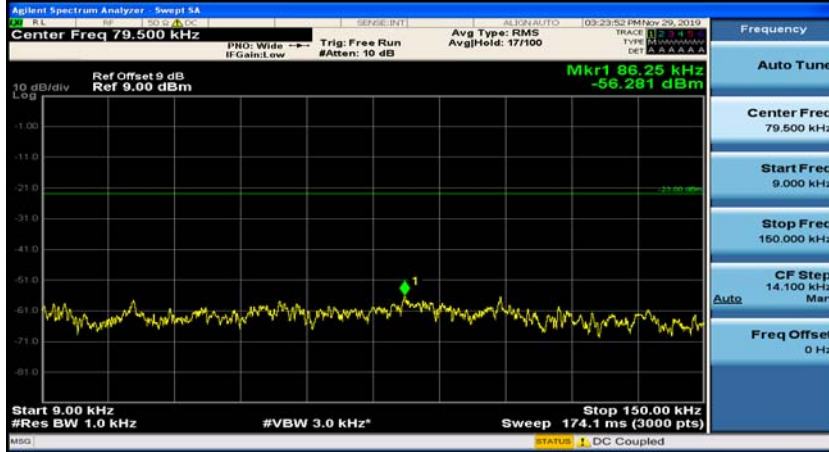

(Channel Bandwidth:20 MHz)_HCH_16QAM_50RB#50

(Channel Bandwidth:20 MHz)_HCH_16QAM_100RB#0

Appendix E: Conducted Spurious Emission

Test Graphs

Channel Bandwidth: 1.4 MHz

(Channel Bandwidth: 1.4 MHz)_MCH_QPSK_1RB#0