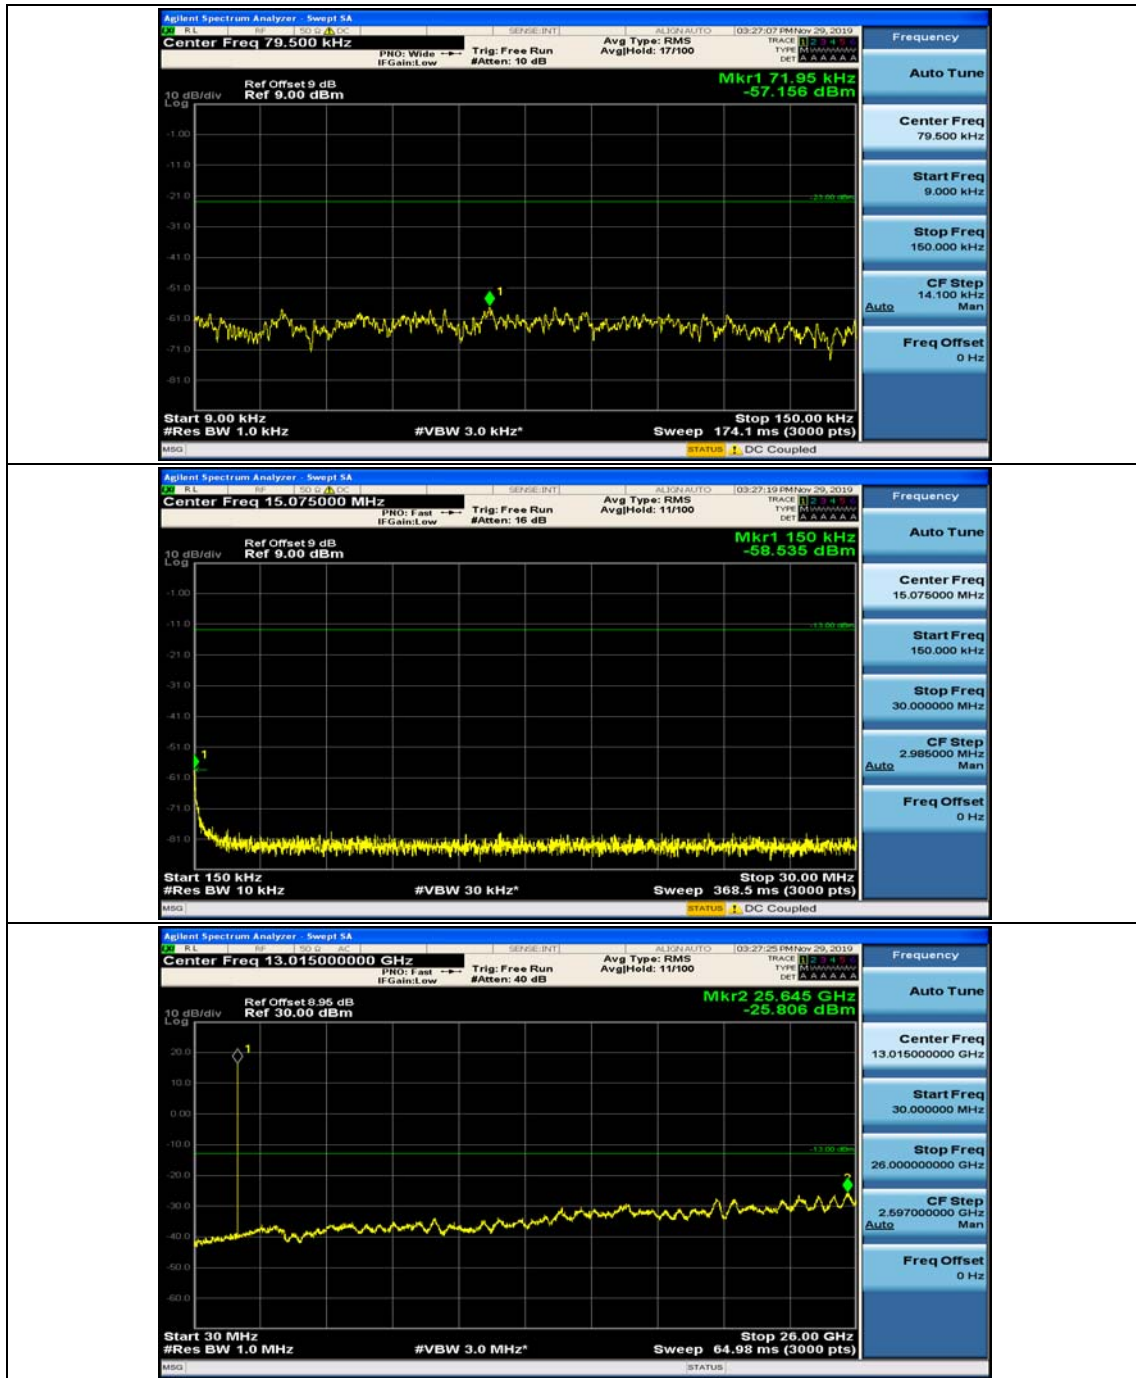

(Channel Bandwidth: 1.4 MHz)_MCH_QPSK_1RB#3

(Channel Bandwidth: 1.4 MHz)_HCH_QPSK_1RB#0

(Channel Bandwidth: 1.4 MHz)_HCH_QPSK_1RB#3

(Channel Bandwidth: 1.4 MHz)_LCH_16QAM_1RB#0

(Channel Bandwidth: 1.4 MHz)_LCH_16QAM_1RB#3