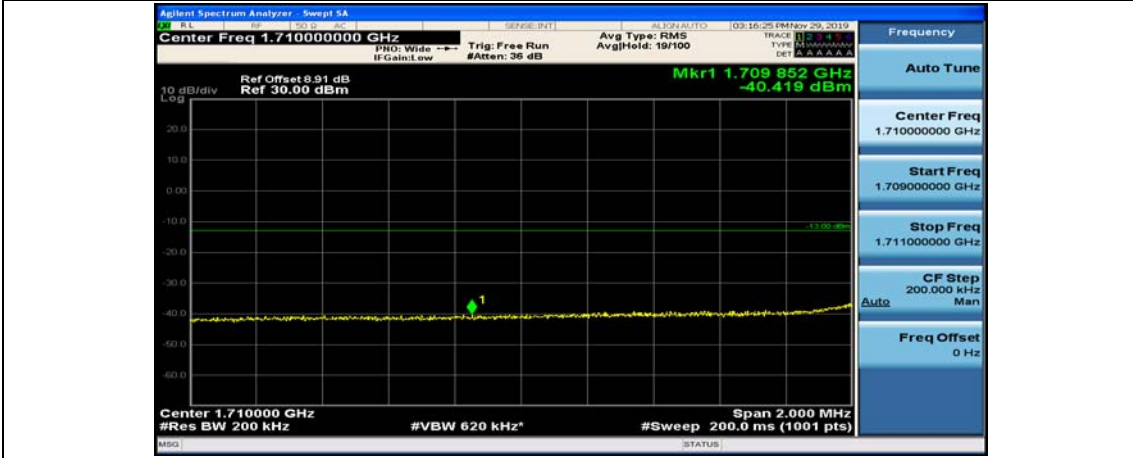

Channel Bandwidth: 20 MHz

(Channel Bandwidth:20 MHz)_LCH_QPSK_1RB#49

(Channel Bandwidth:20 MHz)_LCH_QPSK_1RB#99

(Channel Bandwidth:20 MHz)_LCH_QPSK_50RB#0

(Channel Bandwidth:20 MHz)_LCH_QPSK_50RB#25

(Channel Bandwidth:20 MHz)_LCH_QPSK_50RB#50