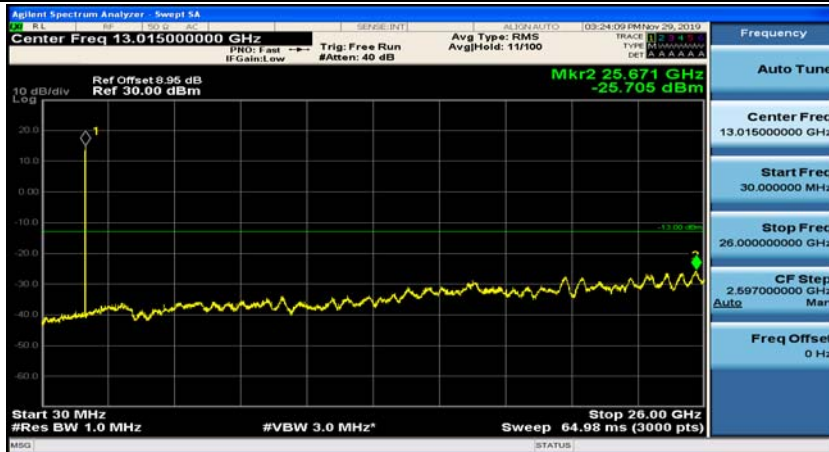

(Channel Bandwidth:20 MHz)_HCH_16QAM_50RB#50

(Channel Bandwidth:20 MHz)_HCH_16QAM_100RB#0

Appendix E: Conducted Spurious Emission

Test Graphs

Channel Bandwidth: 1.4 MHz

(Channel Bandwidth: 1.4 MHz)_MCH_QPSK_1RB#0