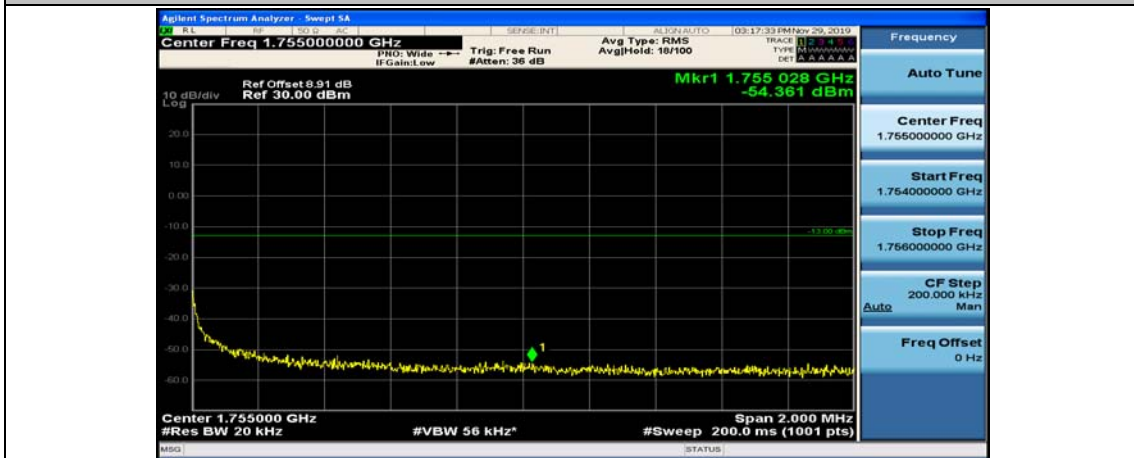

(Channel Bandwidth:20 MHz)_HCH_16QAM_1RB#0