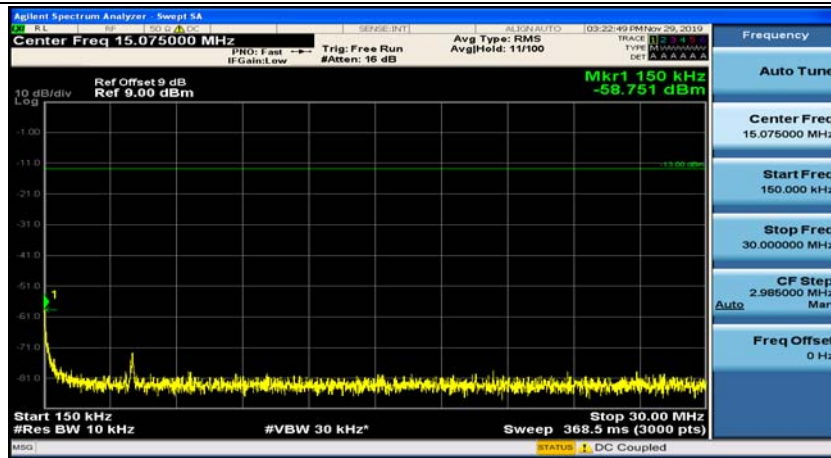

(Channel Bandwidth: 1.4 MHz)_MCH_QPSK_1RB#3

(Channel Bandwidth: 1.4 MHz)_HCH_QPSK_1RB#0

(Channel Bandwidth: 1.4 MHz)_HCH_QPSK_1RB#3

(Channel Bandwidth: 1.4 MHz)_LCH_16QAM_1RB#0

(Channel Bandwidth: 1.4 MHz)_LCH_16QAM_1RB#3