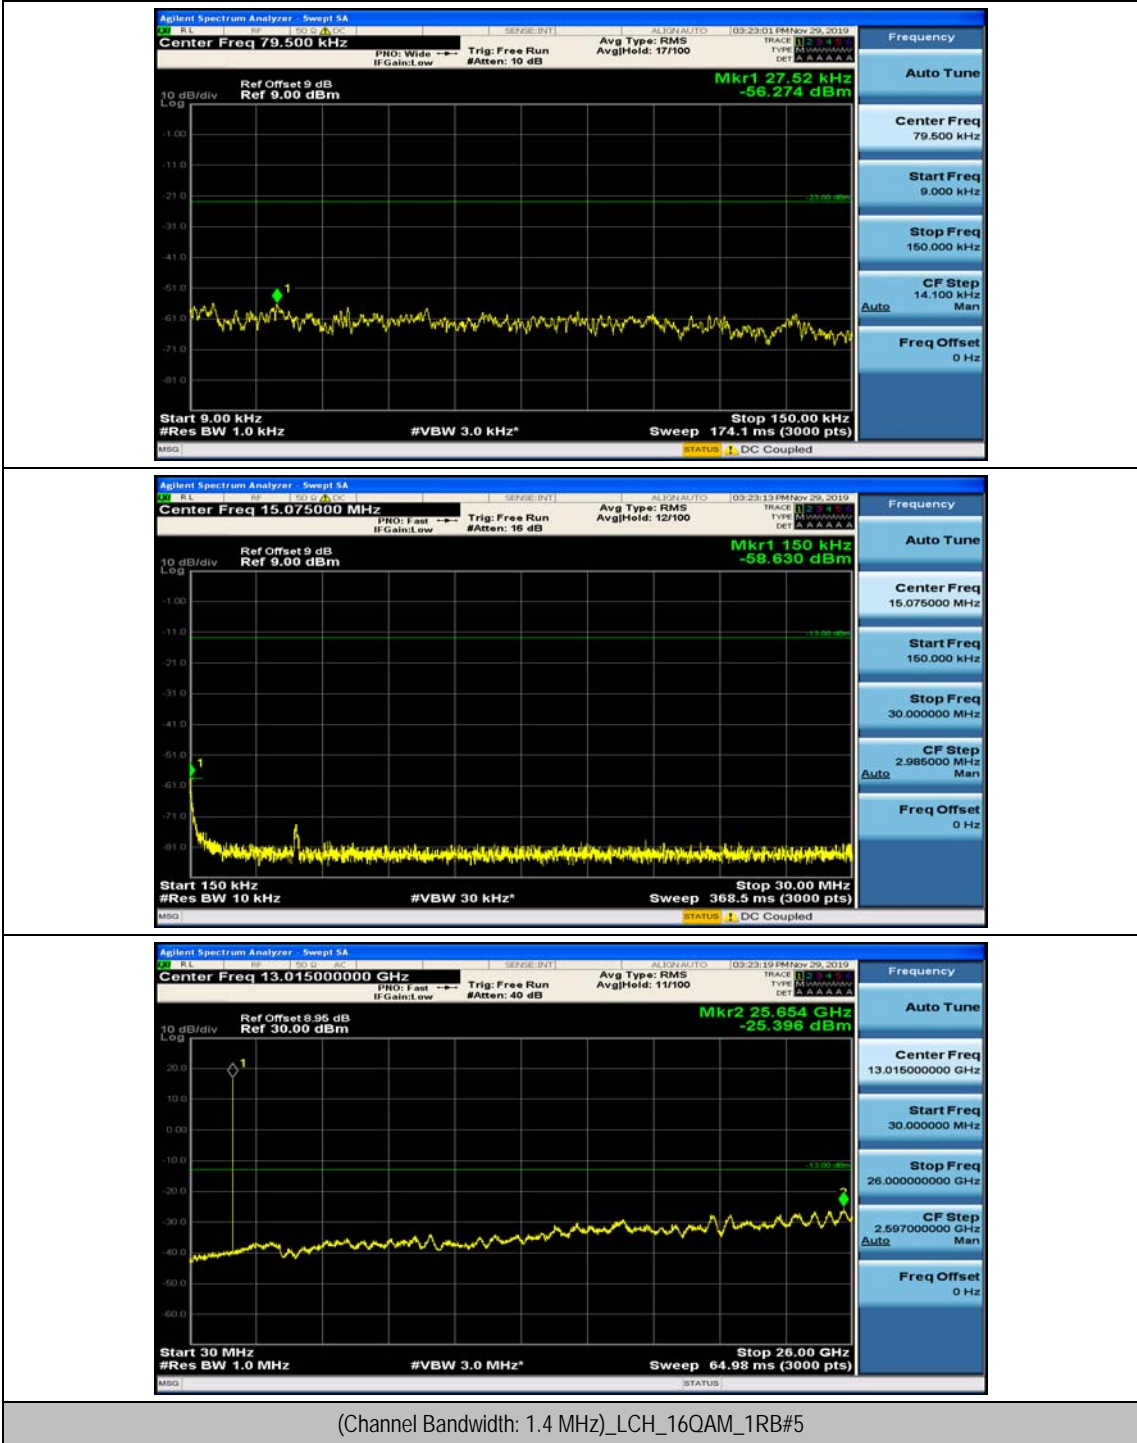

(Channel Bandwidth: 1.4 MHz)_MCH_QPSK_1RB#3

(Channel Bandwidth: 1.4 MHz)_HCH_QPSK_1RB#0

(Channel Bandwidth: 1.4 MHz)_HCH_QPSK_1RB#3

(Channel Bandwidth: 1.4 MHz)_LCH_16QAM_1RB#0

(Channel Bandwidth: 1.4 MHz)_LCH_16QAM_1RB#3