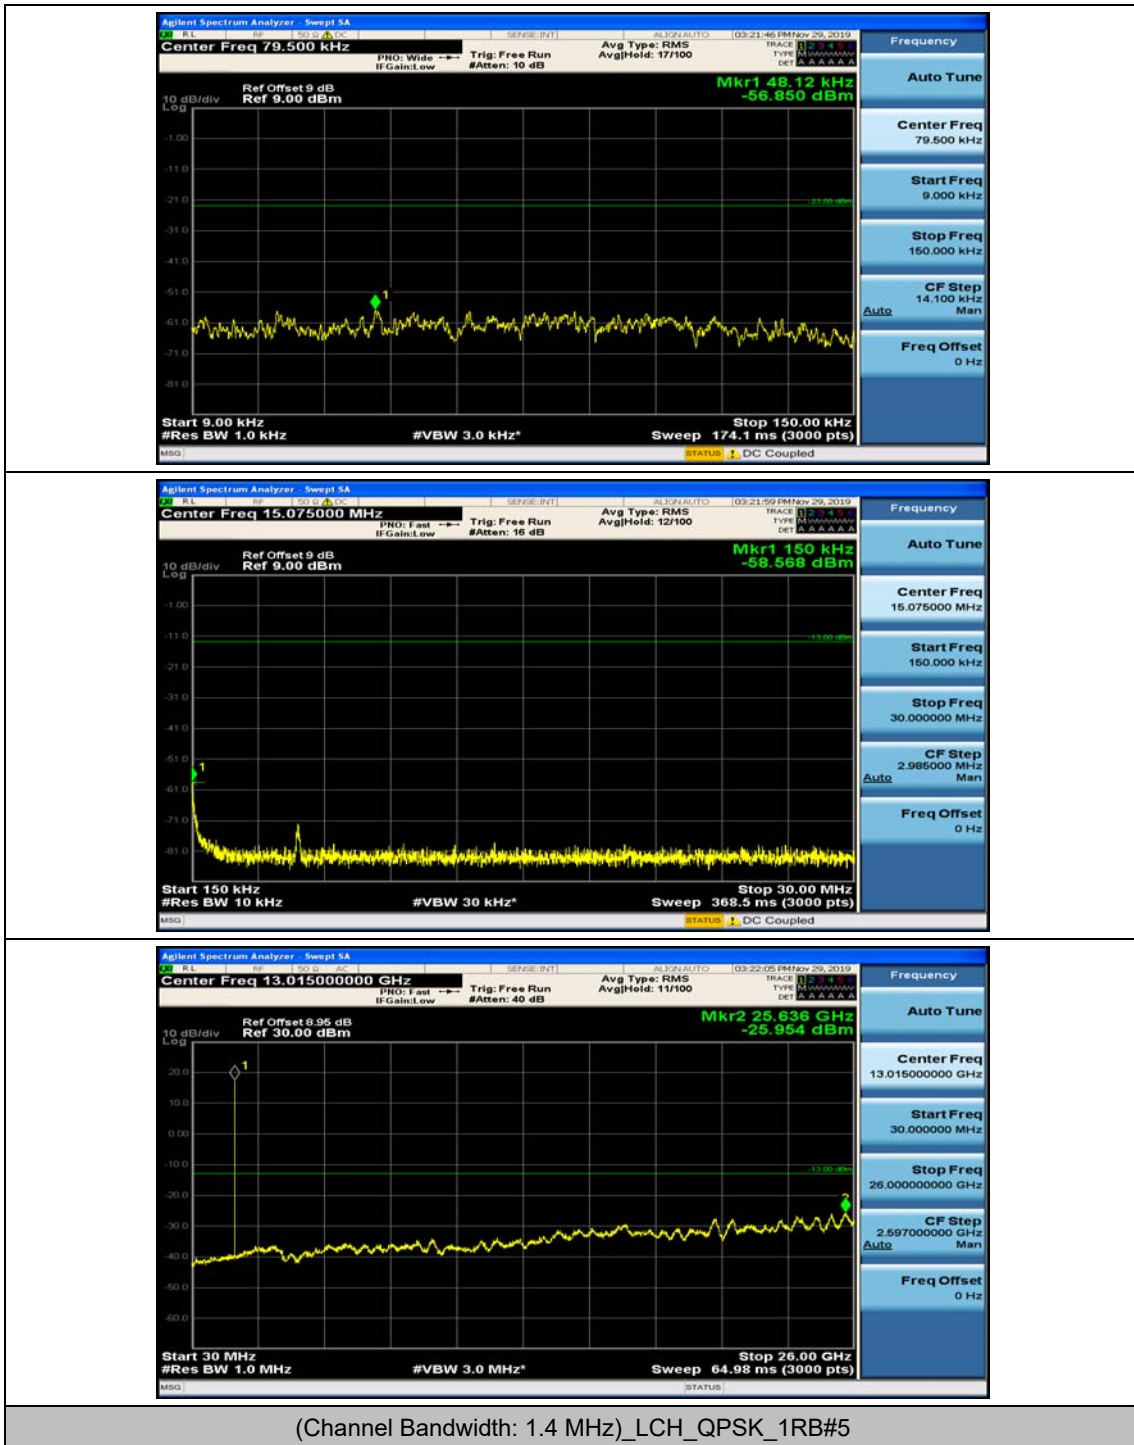

(Channel Bandwidth:20 MHz)_HCH_16QAM_50RB#50

(Channel Bandwidth:20 MHz)_HCH_16QAM_100RB#0

Appendix E: Conducted Spurious Emission

Test Graphs

Channel Bandwidth: 1.4 MHz

(Channel Bandwidth: 1.4 MHz)_MCH_QPSK_1RB#0