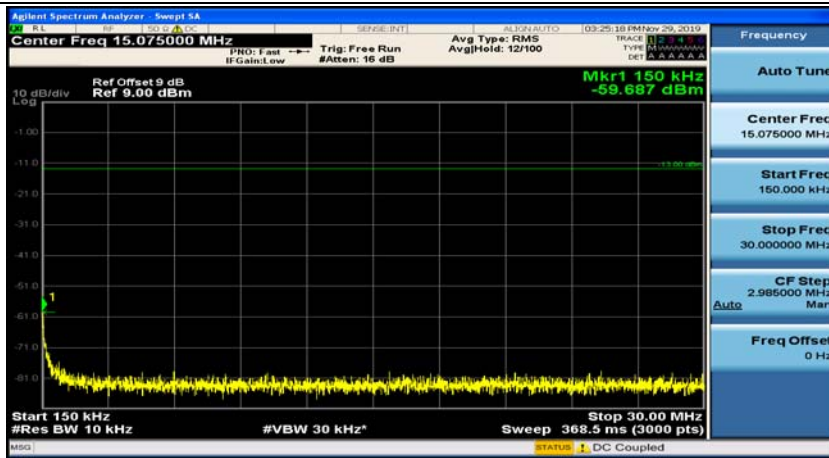

(Channel Bandwidth: 1.4 MHz)_MCH_16QAM_1RB#0