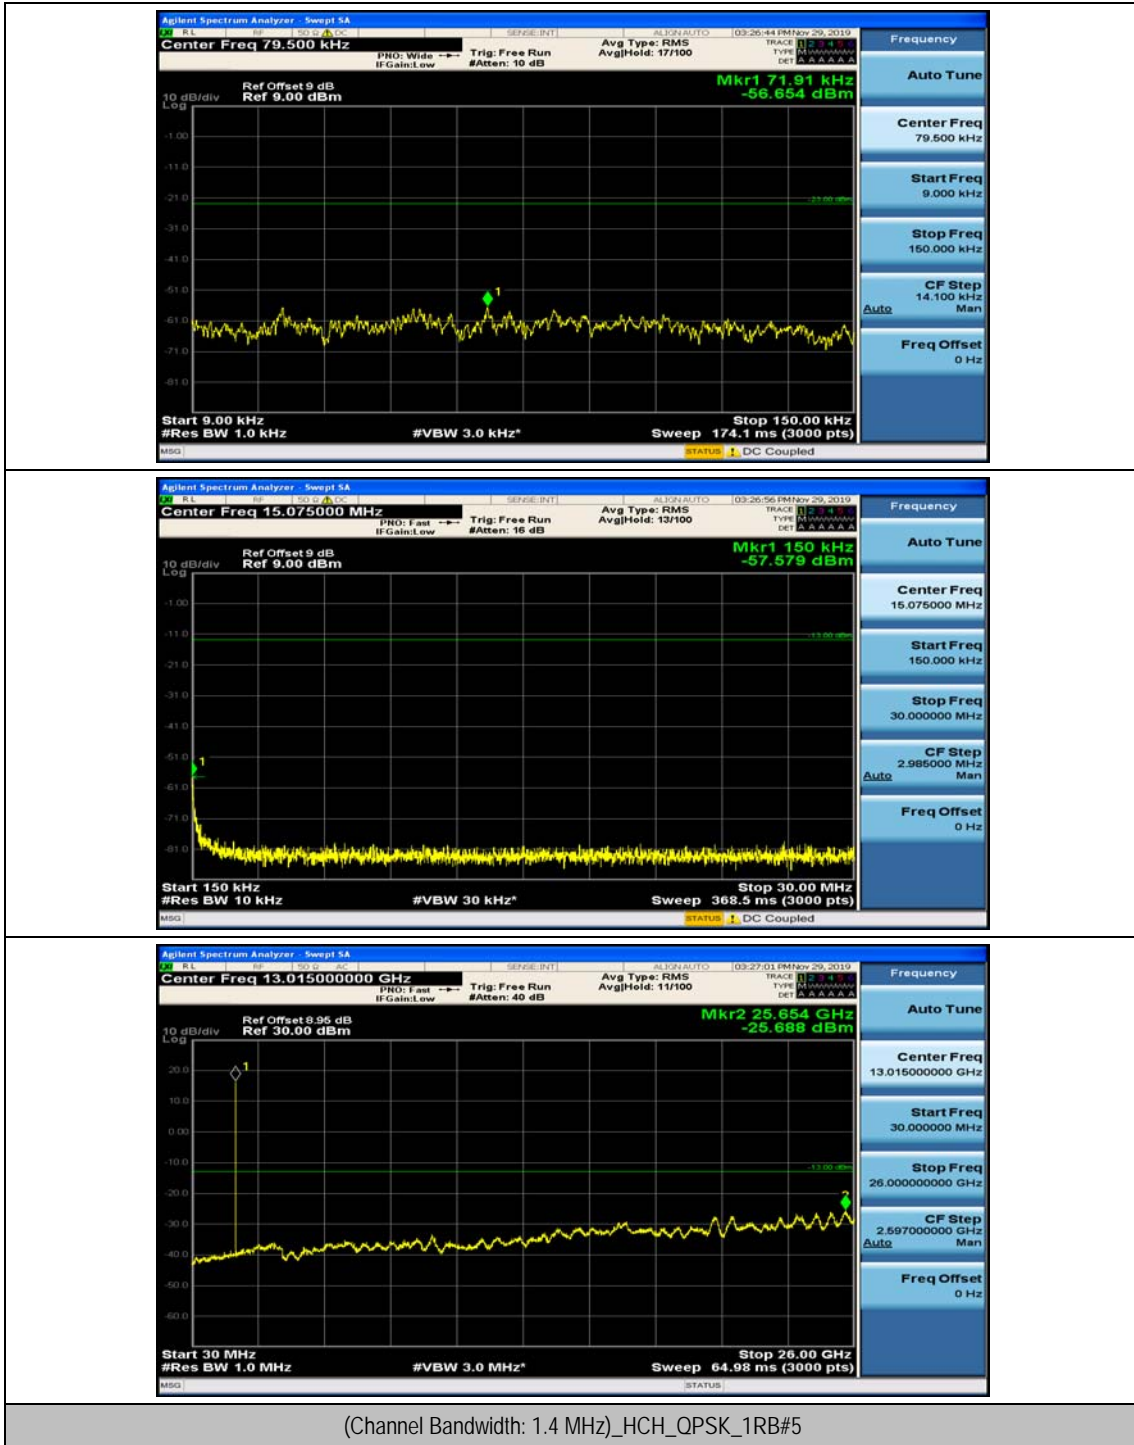

(Channel Bandwidth: 1.4 MHz)_MCH_QPSK_1RB#3

(Channel Bandwidth: 1.4 MHz)_HCH_QPSK_1RB#0

(Channel Bandwidth: 1.4 MHz)_HCH_QPSK_1RB#3

(Channel Bandwidth: 1.4 MHz)_LCH_16QAM_1RB#0

(Channel Bandwidth: 1.4 MHz)_LCH_16QAM_1RB#3