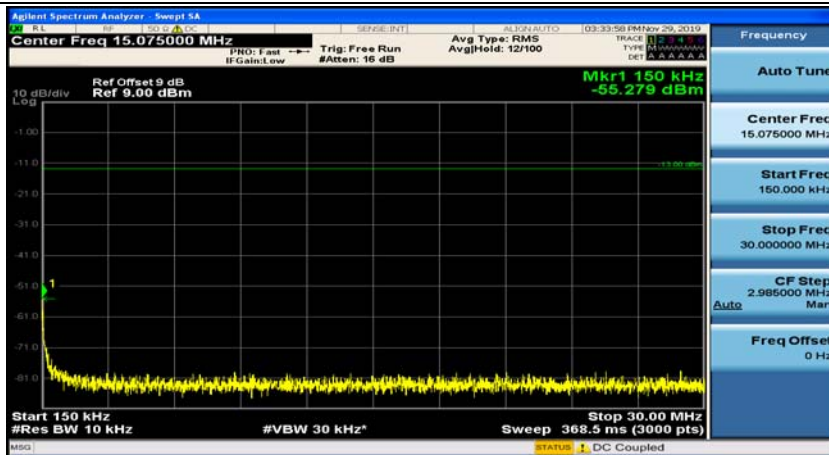

(Channel Bandwidth: 3 MHz)_HCH_QPSK_1RB#0

(Channel Bandwidth: 3 MHz)_HCH_QPSK_1RB#7