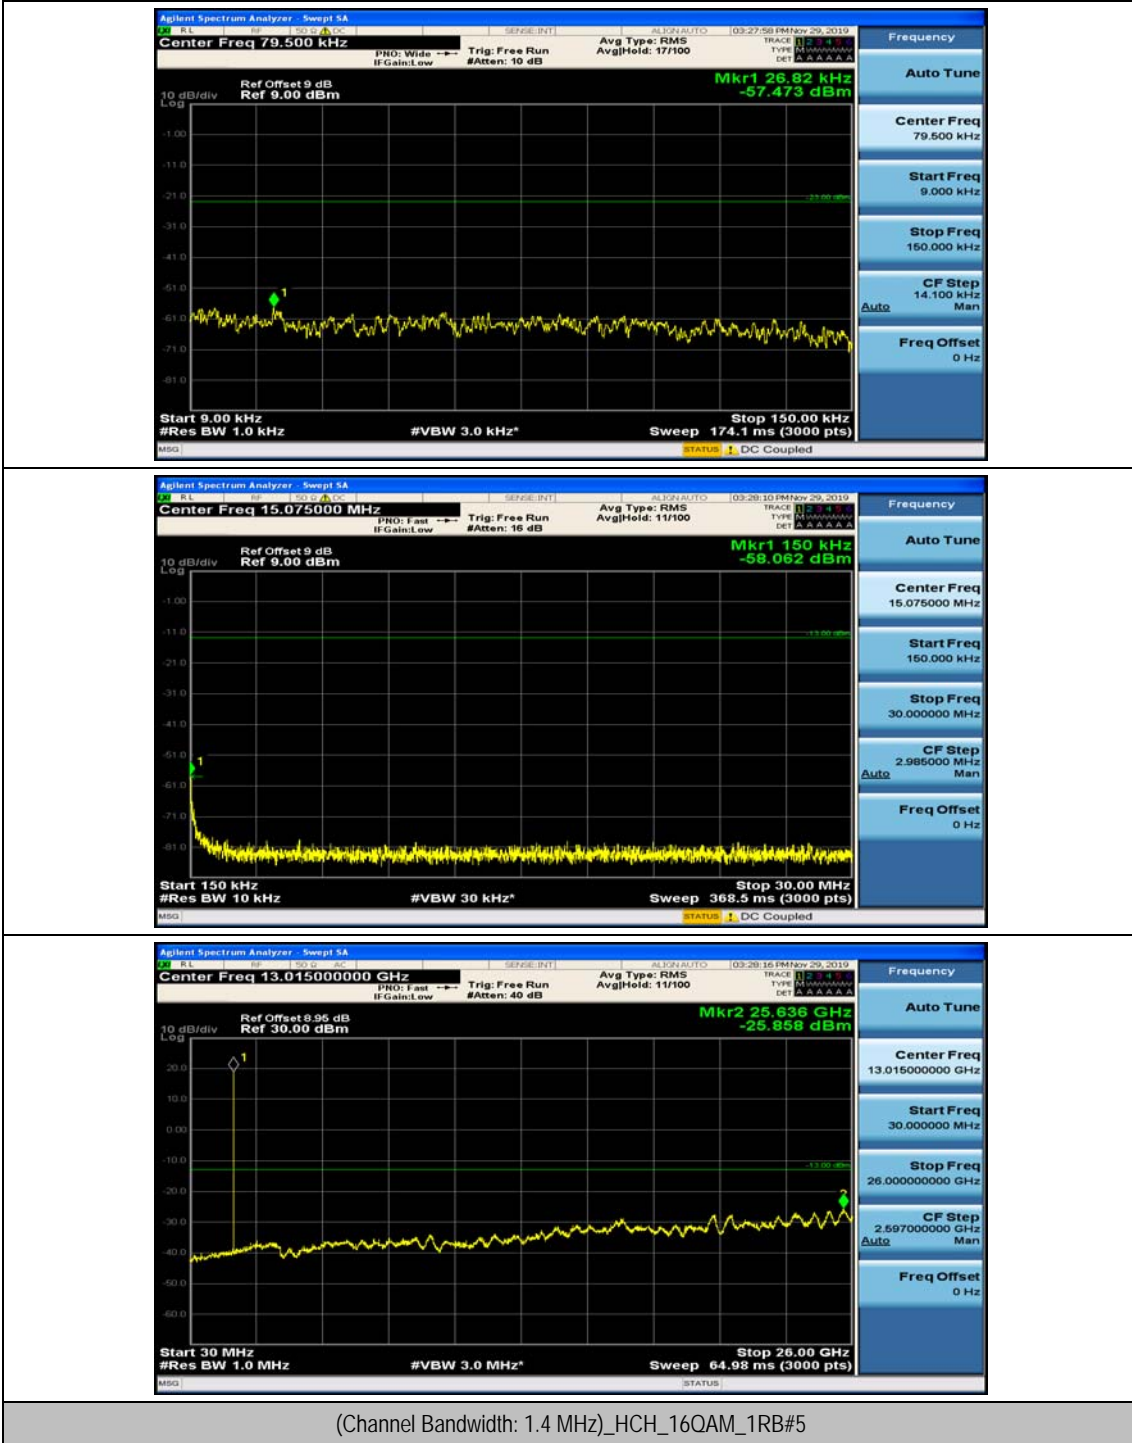

(Channel Bandwidth: 1.4 MHz)_MCH_16QAM_1RB#0

(Channel Bandwidth: 1.4 MHz)_MCH_16QAM_1RB#3

(Channel Bandwidth: 1.4 MHz)_HCH_16QAM_1RB#0

(Channel Bandwidth: 1.4 MHz)_HCH_16QAM_1RB#3

Channel Bandwidth: 3 MHz