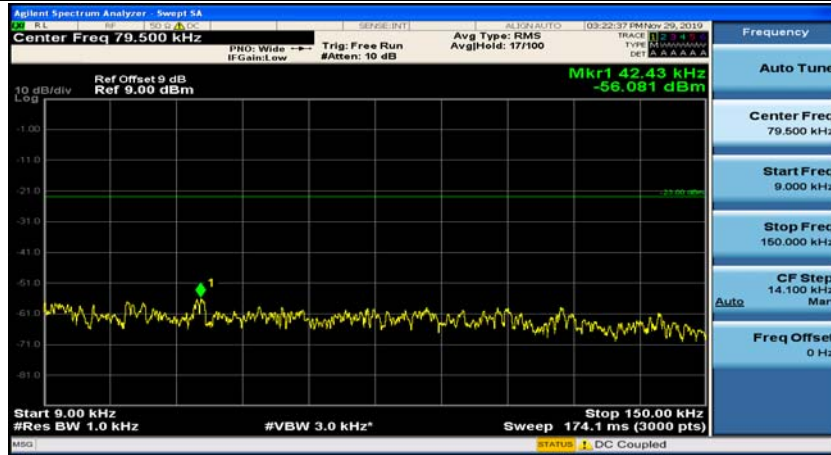

(Channel Bandwidth: 1.4 MHz)_MCH_QPSK_1RB#3

(Channel Bandwidth: 1.4 MHz)_HCH_QPSK_1RB#0

(Channel Bandwidth: 1.4 MHz)_HCH_QPSK_1RB#3

(Channel Bandwidth: 1.4 MHz)_LCH_16QAM_1RB#0

(Channel Bandwidth: 1.4 MHz)_LCH_16QAM_1RB#3