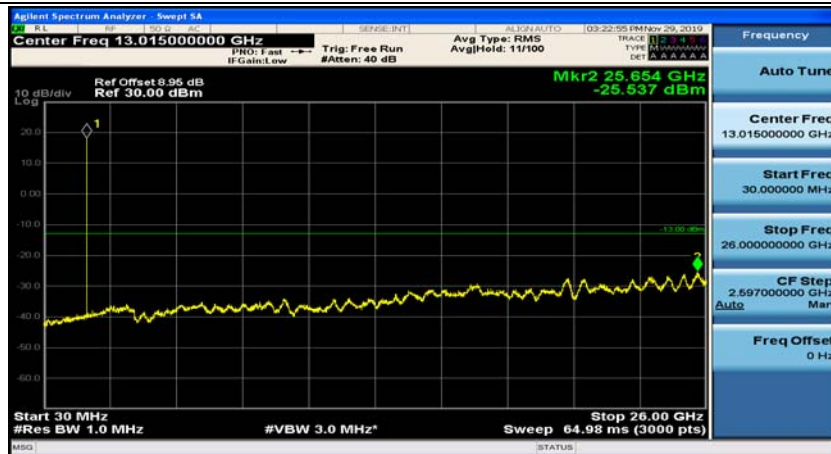

(Channel Bandwidth: 1.4 MHz)_MCH_QPSK_1RB#3

(Channel Bandwidth: 1.4 MHz)_HCH_QPSK_1RB#0

(Channel Bandwidth: 1.4 MHz)_HCH_QPSK_1RB#3

(Channel Bandwidth: 1.4 MHz)_LCH_16QAM_1RB#0

(Channel Bandwidth: 1.4 MHz)_LCH_16QAM_1RB#3