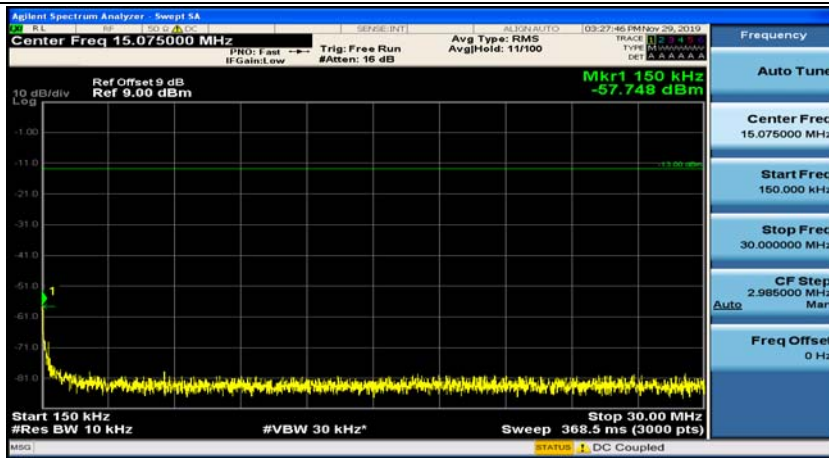

(Channel Bandwidth: 1.4 MHz)_MCH_16QAM_1RB#0

(Channel Bandwidth: 1.4 MHz)_MCH_16QAM_1RB#3

(Channel Bandwidth: 1.4 MHz)_HCH_16QAM_1RB#0

(Channel Bandwidth: 1.4 MHz)_HCH_16QAM_1RB#3

Channel Bandwidth: 3 MHz