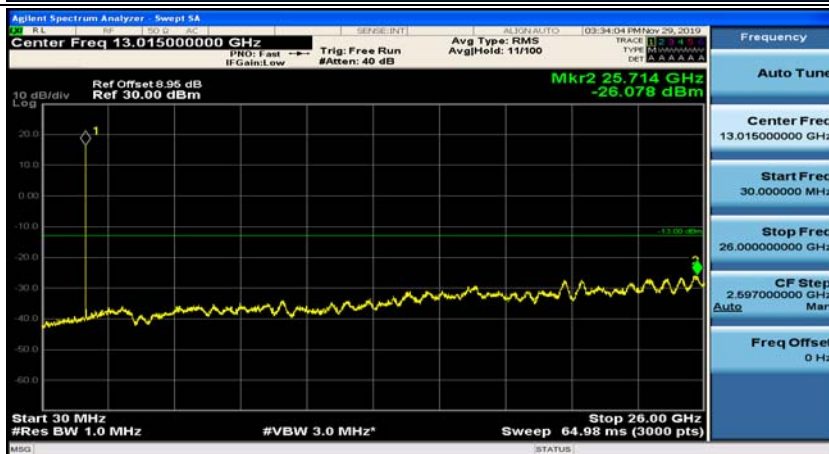

(Channel Bandwidth: 3 MHz)_HCH_QPSK_1RB#0

(Channel Bandwidth: 3 MHz)_HCH_QPSK_1RB#7