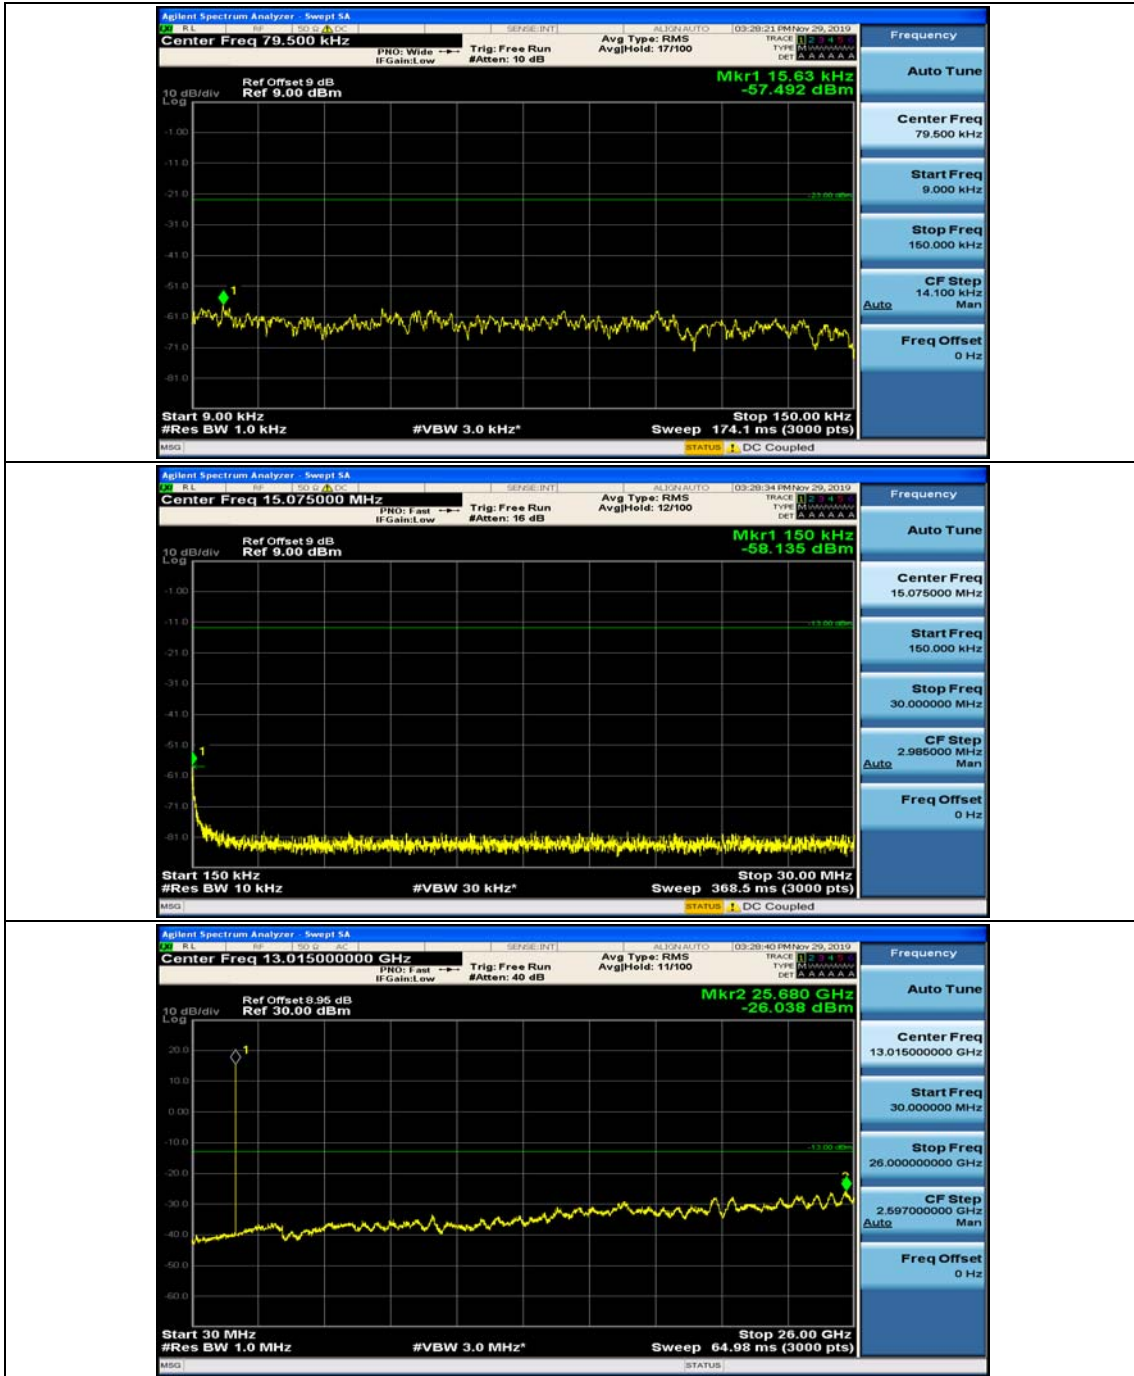

(Channel Bandwidth: 1.4 MHz)_MCH_16QAM_1RB#0

(Channel Bandwidth: 1.4 MHz)_MCH_16QAM_1RB#3

(Channel Bandwidth: 1.4 MHz)_HCH_16QAM_1RB#0

(Channel Bandwidth: 1.4 MHz)_HCH_16QAM_1RB#3

Channel Bandwidth: 3 MHz