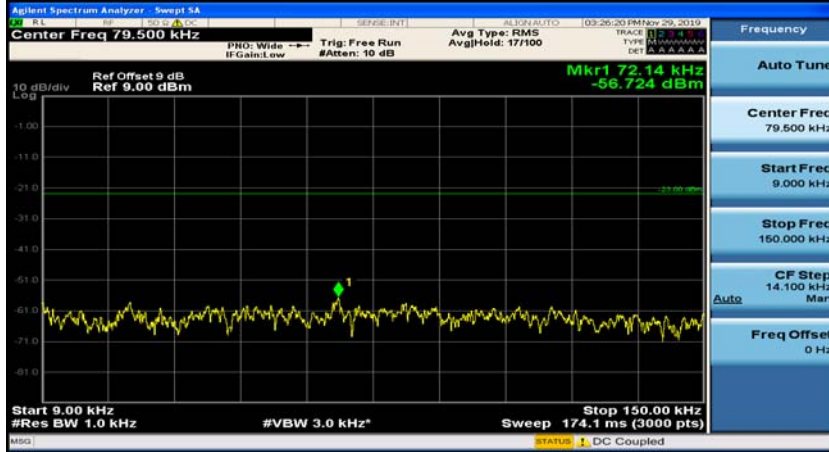

(Channel Bandwidth: 1.4 MHz)_HCH_QPSK_1RB#0