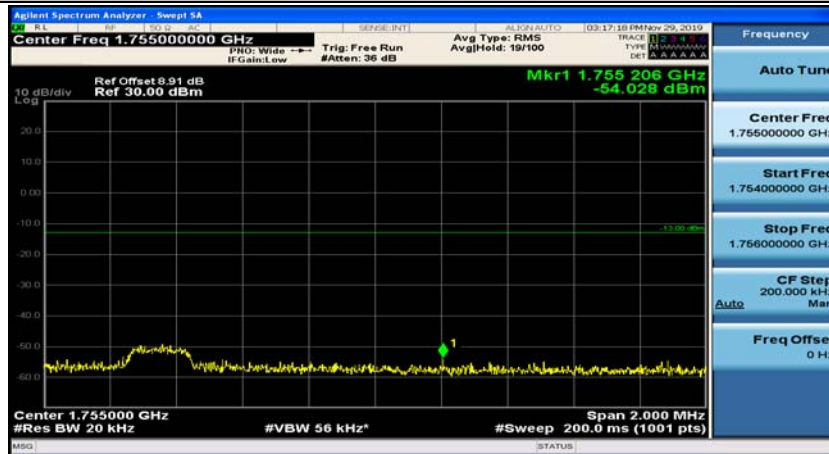

(Channel Bandwidth:20 MHz)_HCH_QPSK_1RB#49