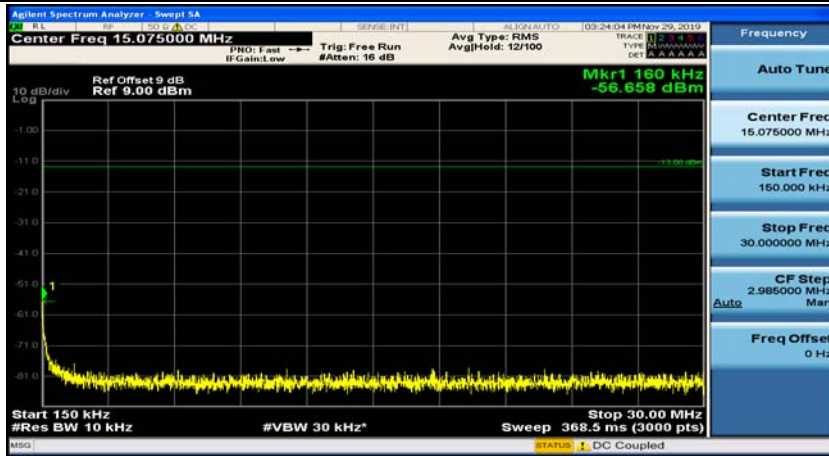

(Channel Bandwidth:20 MHz)_HCH_16QAM_50RB#50

(Channel Bandwidth:20 MHz)_HCH_16QAM_100RB#0

Appendix E: Conducted Spurious Emission

Test Graphs

Channel Bandwidth: 1.4 MHz

(Channel Bandwidth: 1.4 MHz)_MCH_QPSK_1RB#0