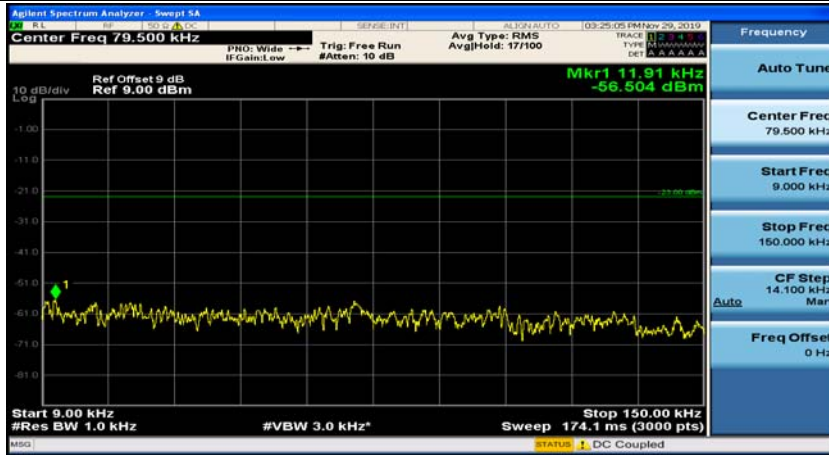

(Channel Bandwidth: 1.4 MHz)_MCH_16QAM_1RB#0