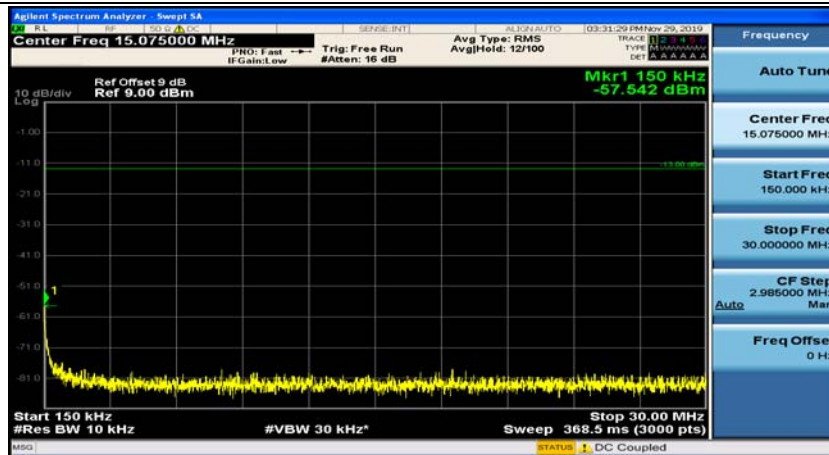

(Channel Bandwidth: 3 MHz)_MCH_QPSK_1RB#0

(Channel Bandwidth: 3 MHz)_MCH_QPSK_1RB#7