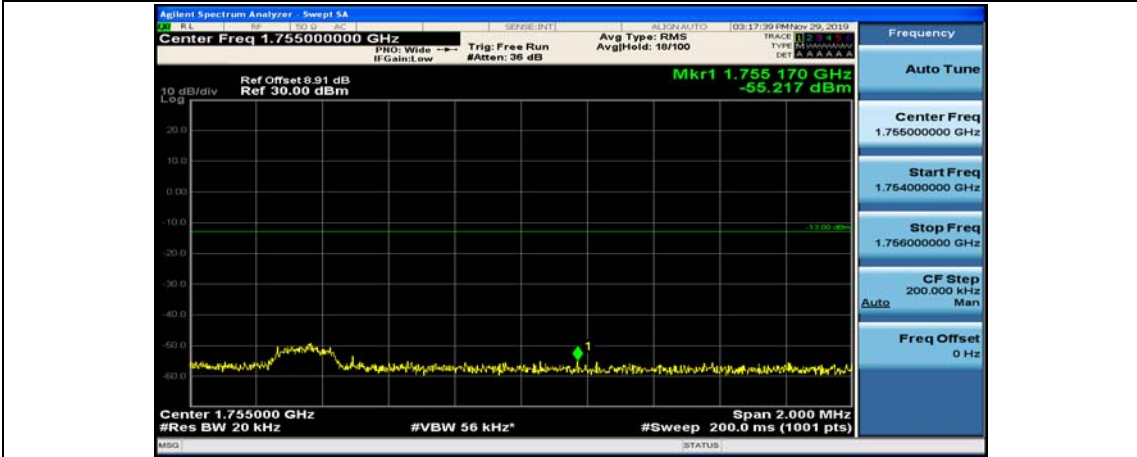

(Channel Bandwidth:20 MHz)_HCH_16QAM_1RB#49