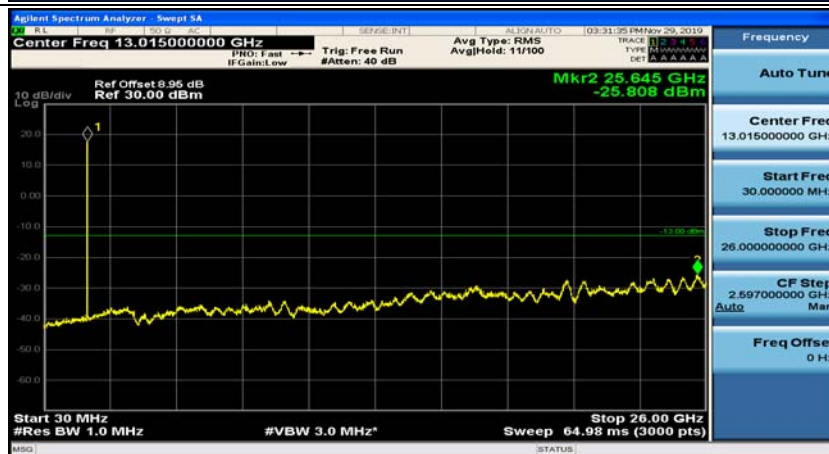

(Channel Bandwidth: 3 MHz)_MCH_QPSK_1RB#0

(Channel Bandwidth: 3 MHz)_MCH_QPSK_1RB#7