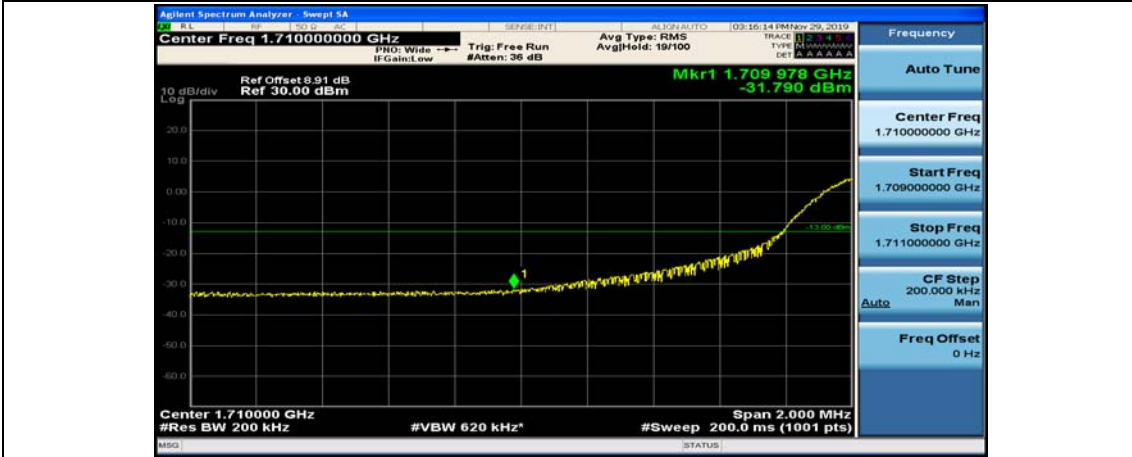

Channel Bandwidth: 20 MHz

(Channel Bandwidth:20 MHz)_LCH_QPSK_1RB#49

(Channel Bandwidth:20 MHz)_LCH_QPSK_1RB#99

(Channel Bandwidth:20 MHz)_LCH_QPSK_50RB#0

(Channel Bandwidth:20 MHz)_LCH_QPSK_50RB#25

(Channel Bandwidth:20 MHz)_LCH_QPSK_50RB#50