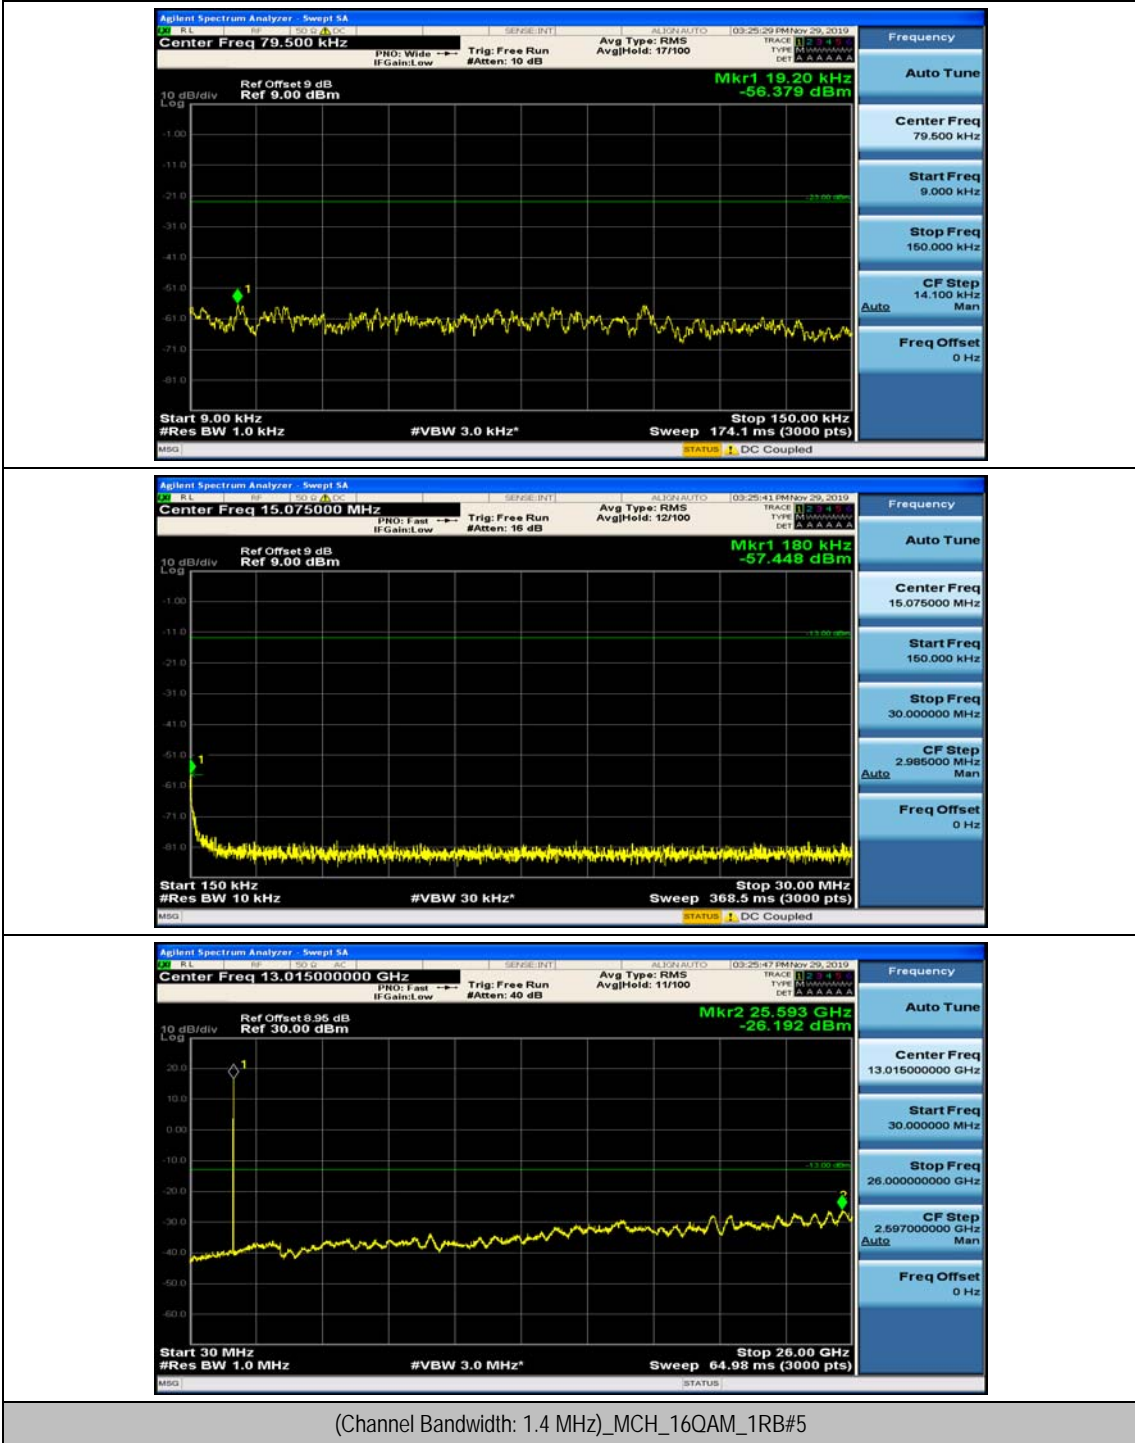

(Channel Bandwidth: 1.4 MHz)_MCH_16QAM_1RB#3