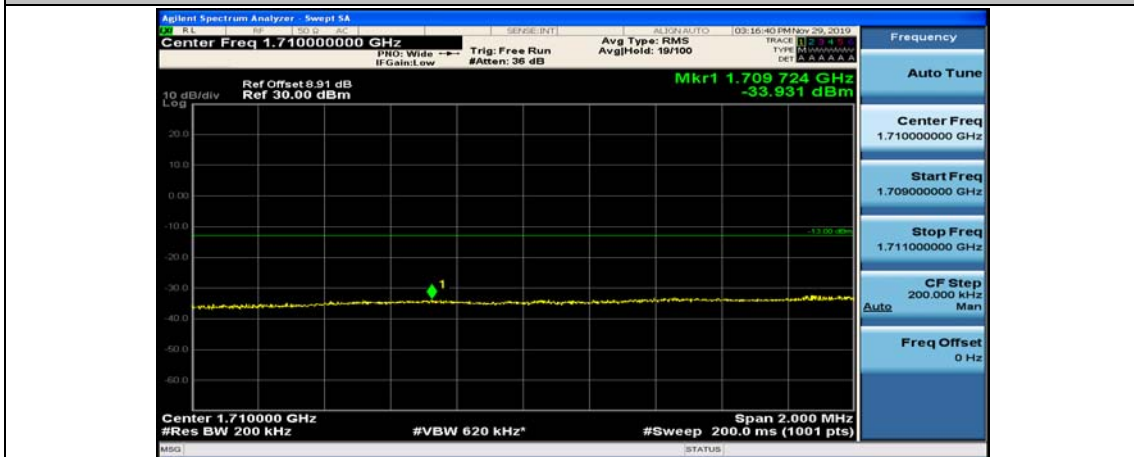

(Channel Bandwidth:20 MHz)_LCH_16QAM_50RB#25