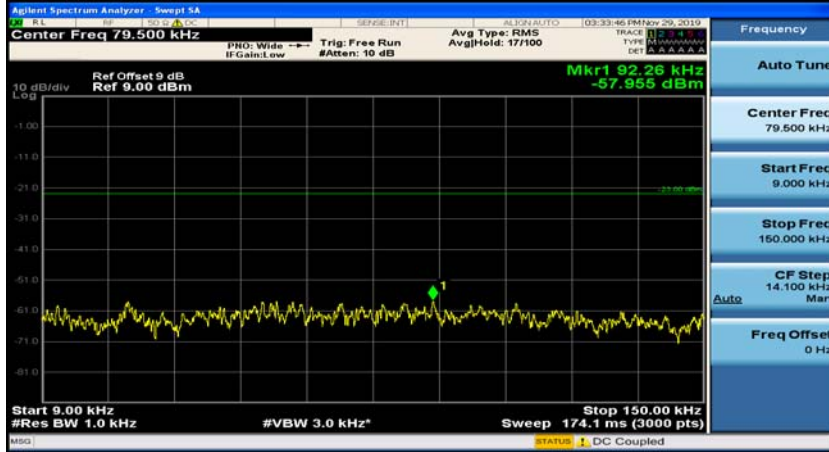

(Channel Bandwidth: 3 MHz)_HCH_QPSK_1RB#0

(Channel Bandwidth: 3 MHz)_HCH_QPSK_1RB#7