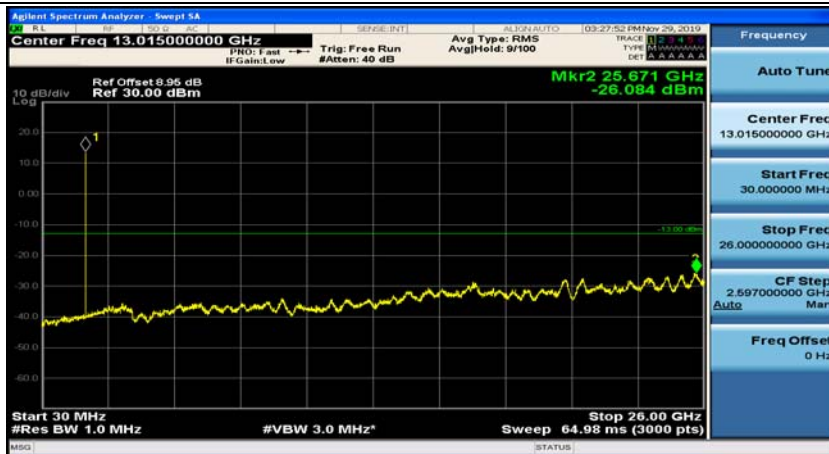

(Channel Bandwidth: 1.4 MHz)_MCH_16QAM_1RB#0

(Channel Bandwidth: 1.4 MHz)_MCH_16QAM_1RB#3

(Channel Bandwidth: 1.4 MHz)_HCH_16QAM_1RB#0

(Channel Bandwidth: 1.4 MHz)_HCH_16QAM_1RB#3

Channel Bandwidth: 3 MHz