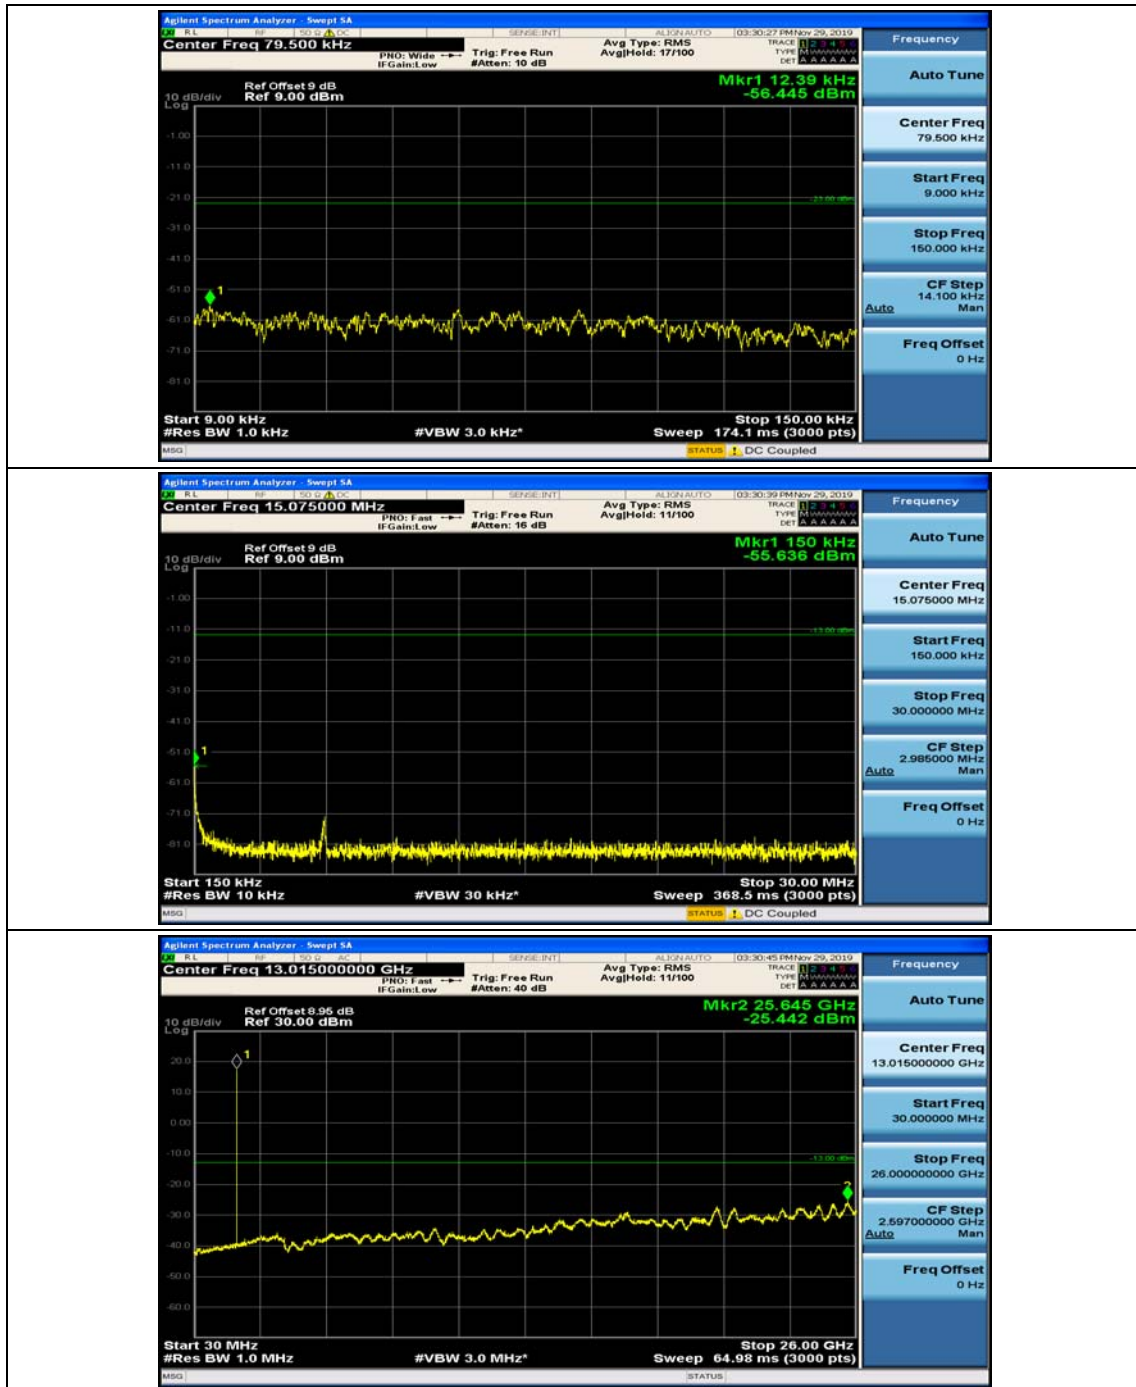

(Channel Bandwidth: 3 MHz)_LCH_16QAM_1RB#7