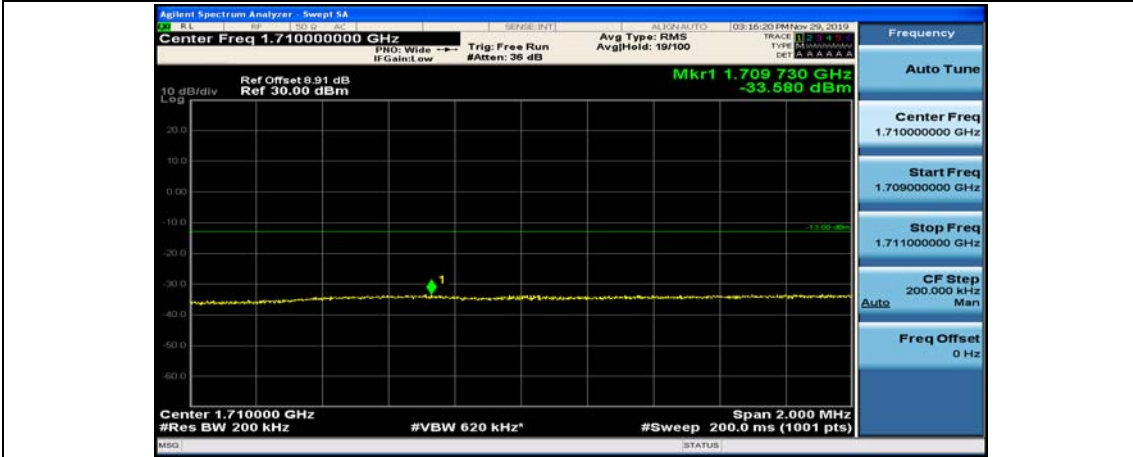

Channel Bandwidth: 20 MHz

(Channel Bandwidth:20 MHz)_LCH_QPSK_1RB#49

(Channel Bandwidth:20 MHz)_LCH_QPSK_1RB#99

(Channel Bandwidth:20 MHz)_LCH_QPSK_50RB#0

(Channel Bandwidth:20 MHz)_LCH_QPSK_50RB#25

(Channel Bandwidth:20 MHz)_LCH_QPSK_50RB#50