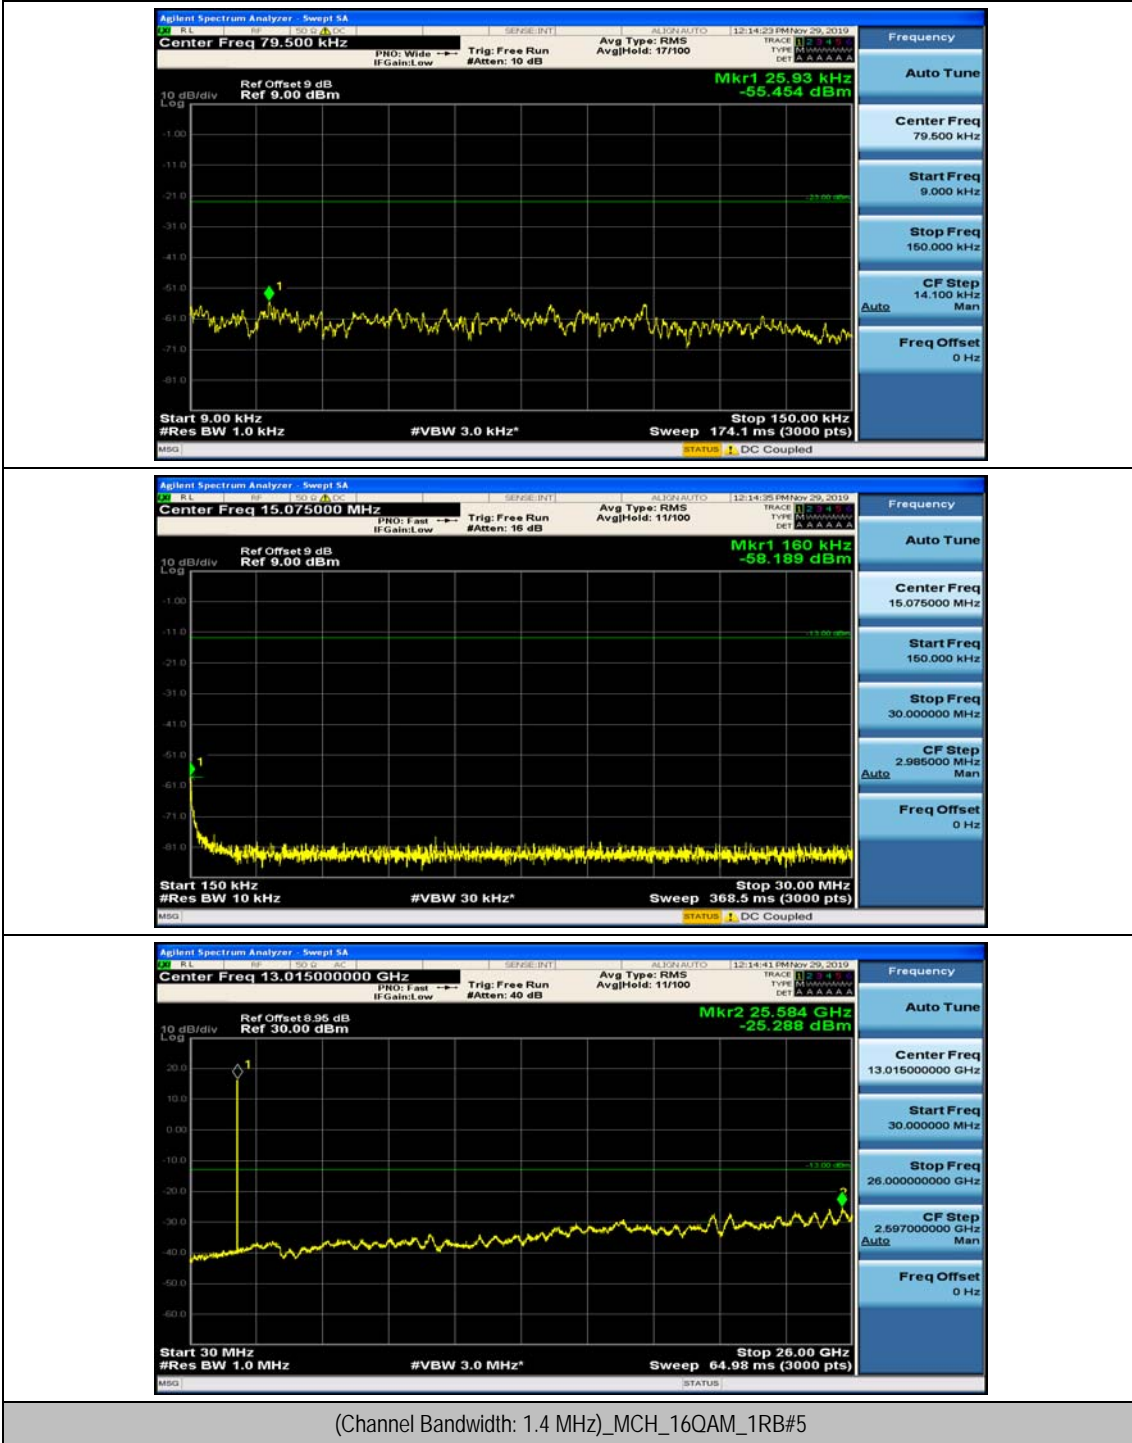

(Channel Bandwidth: 1.4 MHz)_MCH_16QAM_1RB#3