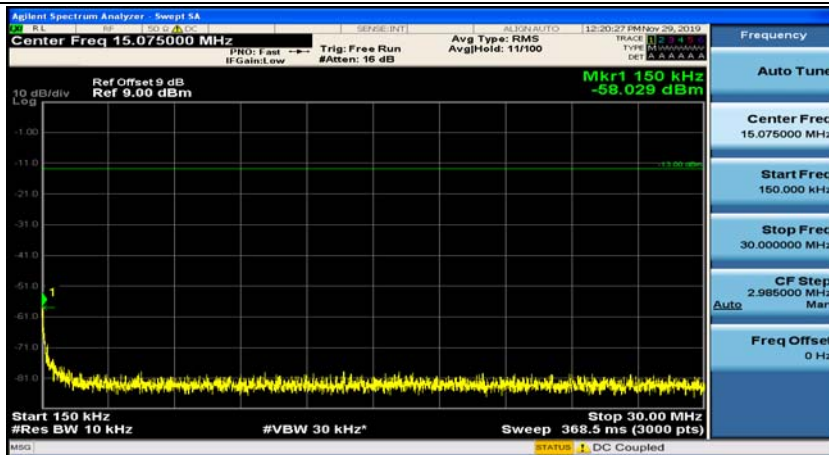

(Channel Bandwidth: 3 MHz)_MCH_QPSK_1RB#0

(Channel Bandwidth: 3 MHz)_MCH_QPSK_1RB#7