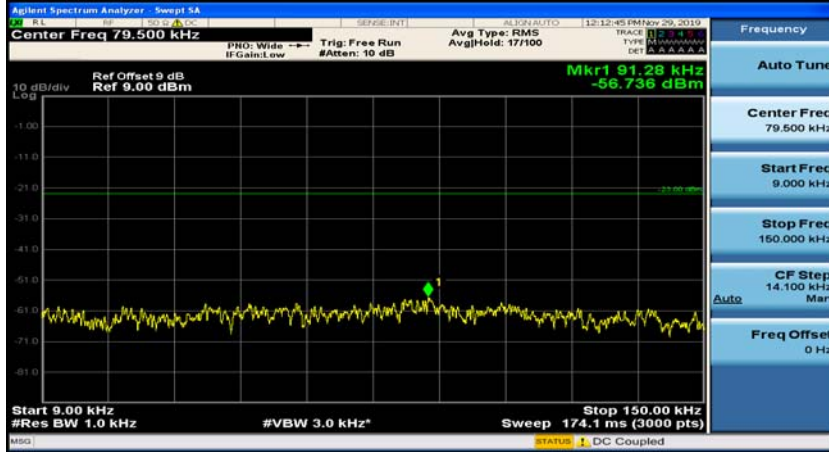

(Channel Bandwidth:20 MHz)_HCH_16QAM_50RB#50

(Channel Bandwidth:20 MHz)_HCH_16QAM_100RB#0

Appendix E: Conducted Spurious Emission

Test Graphs

Channel Bandwidth: 1.4 MHz

(Channel Bandwidth: 1.4 MHz)_MCH_QPSK_1RB#0