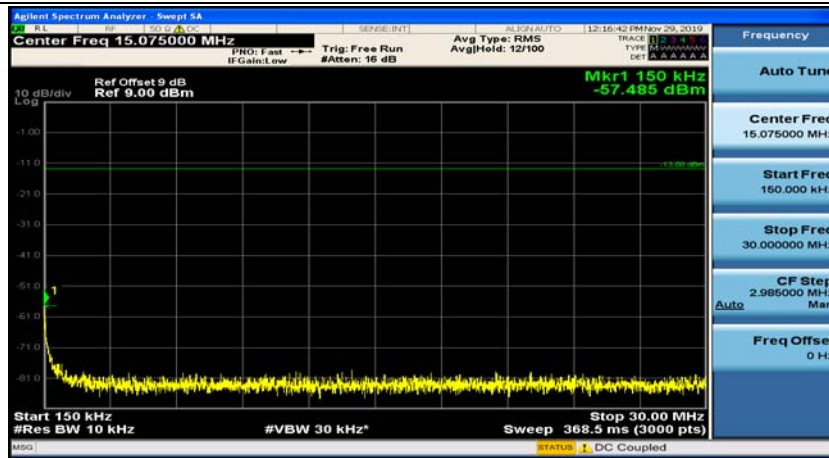

(Channel Bandwidth: 1.4 MHz)_MCH_16QAM_1RB#0

(Channel Bandwidth: 1.4 MHz)_MCH_16QAM_1RB#3

(Channel Bandwidth: 1.4 MHz)_HCH_16QAM_1RB#0

(Channel Bandwidth: 1.4 MHz)_HCH_16QAM_1RB#3

Channel Bandwidth: 3 MHz