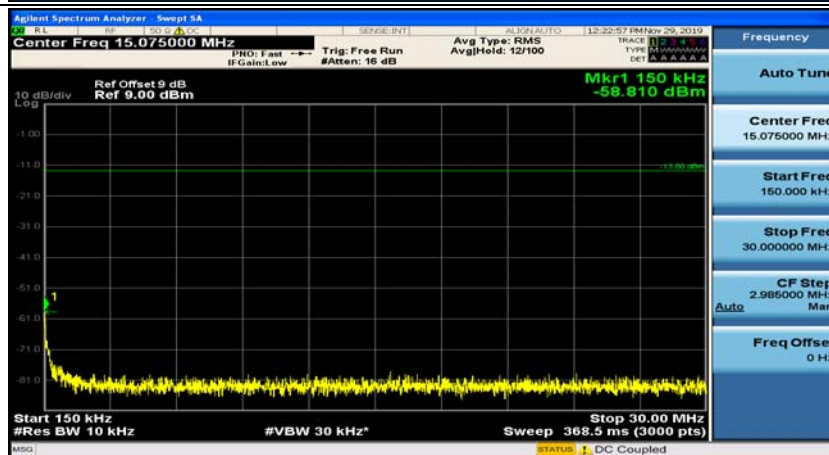

(Channel Bandwidth: 3 MHz)_HCH_QPSK_1RB#0

(Channel Bandwidth: 3 MHz)_HCH_QPSK_1RB#7