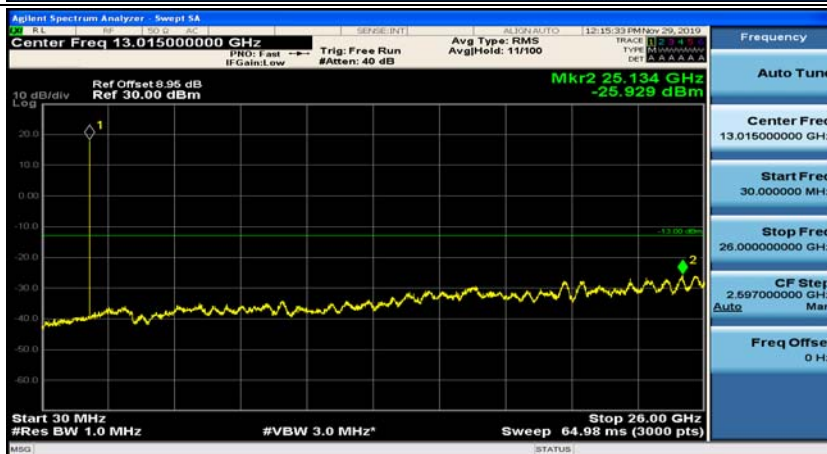

(Channel Bandwidth: 1.4 MHz)_HCH_QPSK_1RB#0