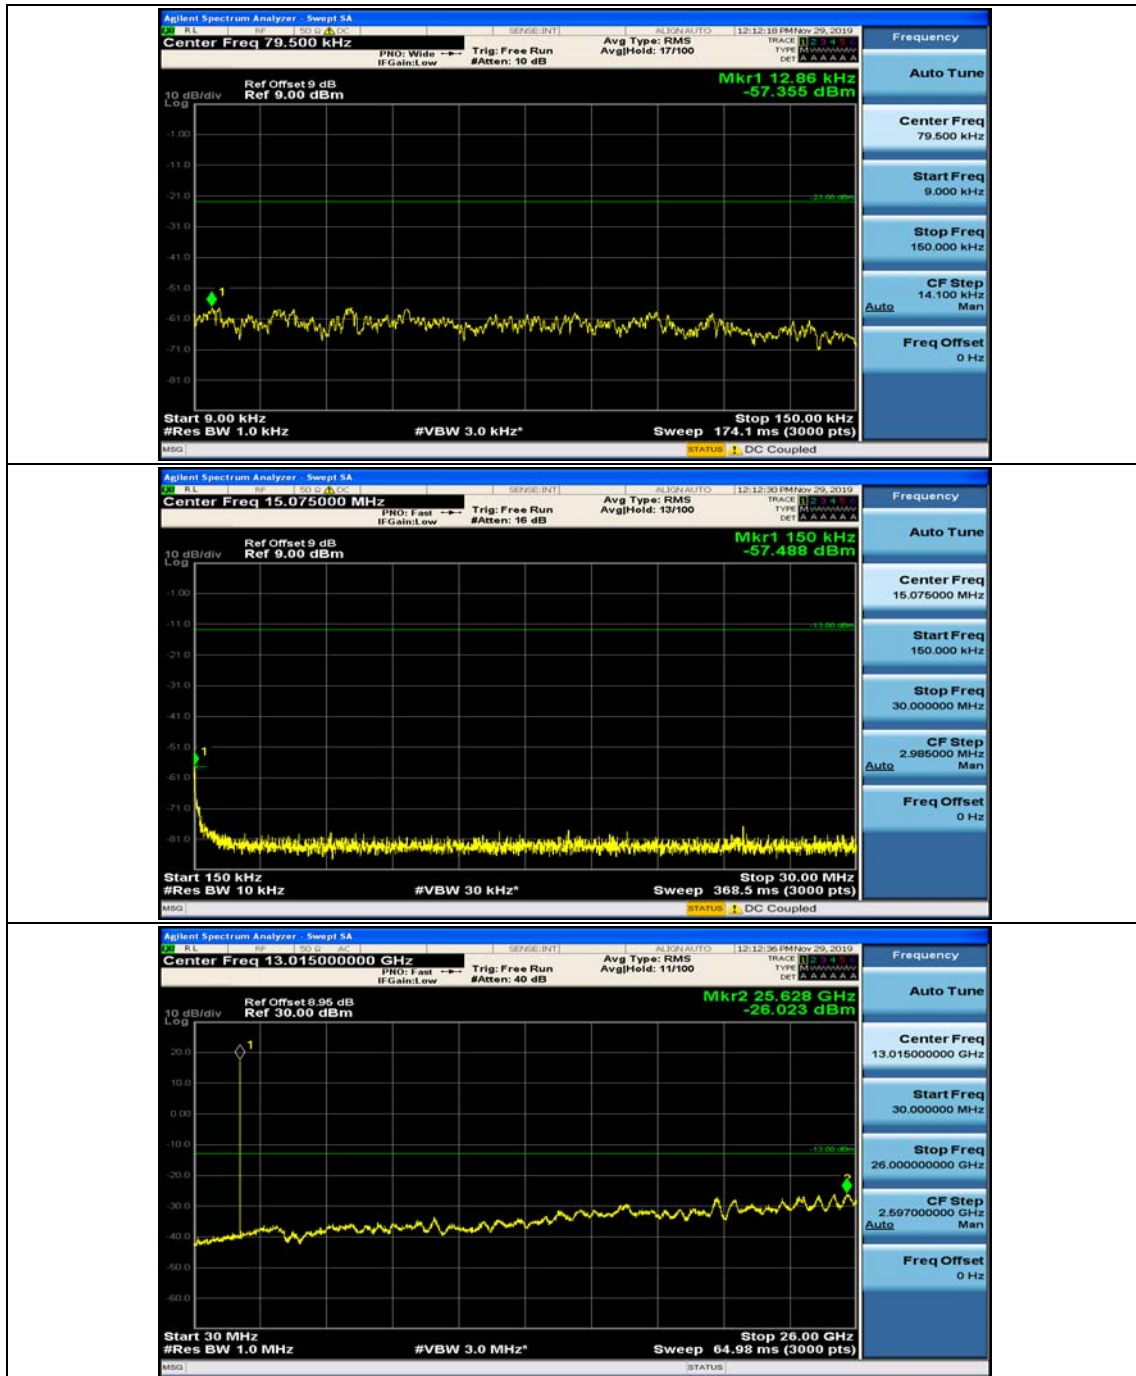

(Channel Bandwidth: 1.4 MHz)_MCH_QPSK_1RB#3

(Channel Bandwidth: 1.4 MHz)_HCH_QPSK_1RB#0

(Channel Bandwidth: 1.4 MHz)_HCH_QPSK_1RB#3

(Channel Bandwidth: 1.4 MHz)_LCH_16QAM_1RB#0

(Channel Bandwidth: 1.4 MHz)_LCH_16QAM_1RB#3