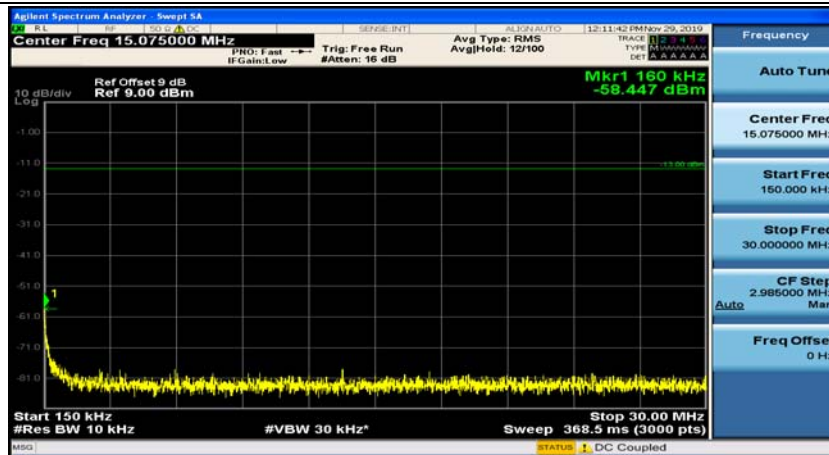

(Channel Bandwidth: 1.4 MHz)_MCH_QPSK_1RB#3

(Channel Bandwidth: 1.4 MHz)_HCH_QPSK_1RB#0

(Channel Bandwidth: 1.4 MHz)_HCH_QPSK_1RB#3

(Channel Bandwidth: 1.4 MHz)_LCH_16QAM_1RB#0

(Channel Bandwidth: 1.4 MHz)_LCH_16QAM_1RB#3