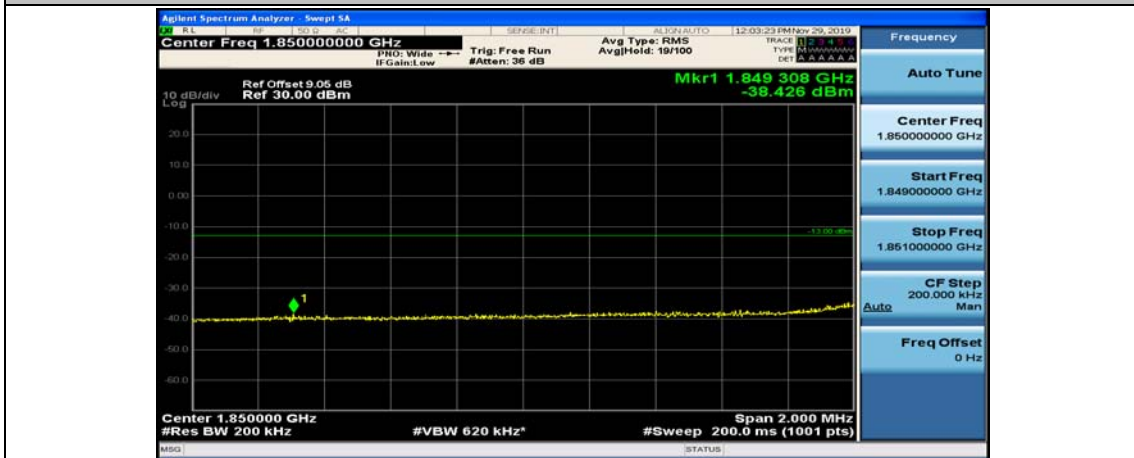

Channel Bandwidth: 20 MHz

(Channel Bandwidth:20 MHz)_LCH_QPSK_1RB#49

(Channel Bandwidth:20 MHz)_LCH_QPSK_1RB#99

(Channel Bandwidth:20 MHz)_LCH_QPSK_50RB#0

(Channel Bandwidth:20 MHz)_LCH_QPSK_50RB#25

(Channel Bandwidth:20 MHz)_LCH_QPSK_50RB#50

(Channel Bandwidth:20 MHz)_LCH_QPSK_100RB#0

(Channel Bandwidth:20 MHz)_HCH_QPSK_1RB#0

(Channel Bandwidth:20 MHz)_HCH_QPSK_1RB#49

(Channel Bandwidth:20 MHz)_HCH_QPSK_1RB#99

(Channel Bandwidth:20 MHz)_HCH_QPSK_50RB#0