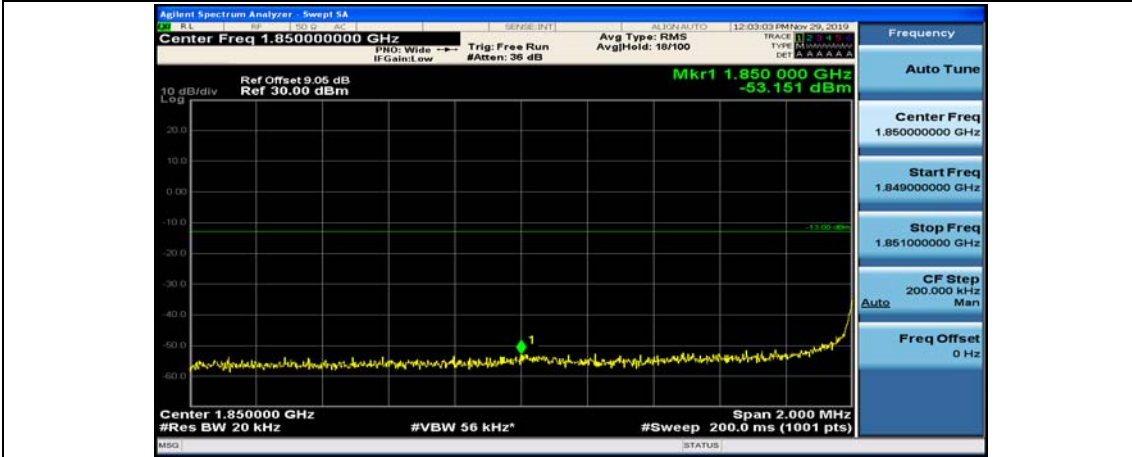

(Channel Bandwidth:20 MHz)_LCH_16QAM_1RB#49

(Channel Bandwidth:20 MHz)_LCH_16QAM_1RB#99