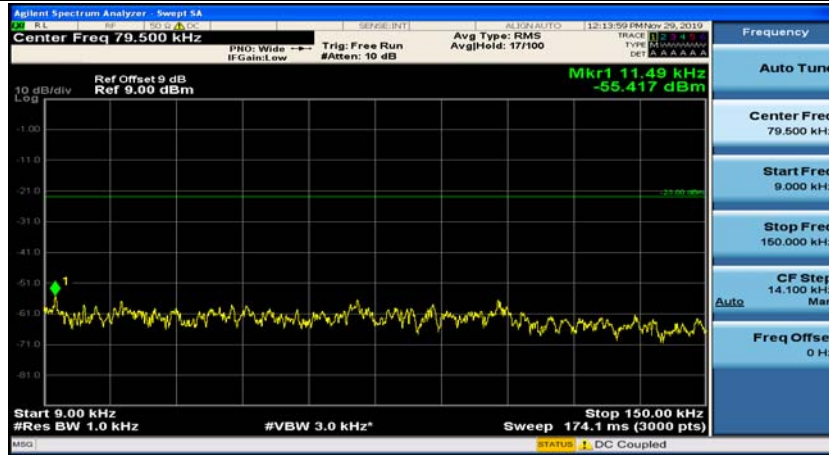

(Channel Bandwidth: 1.4 MHz)_MCH_16QAM_1RB#0