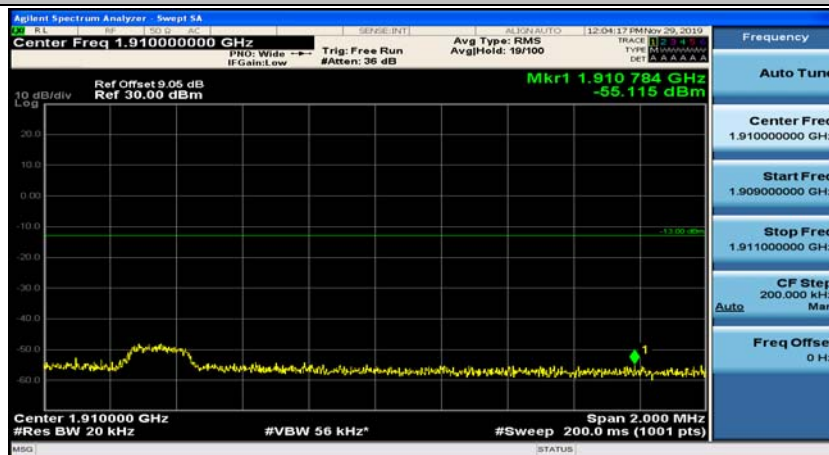

(Channel Bandwidth:20 MHz)_HCH_QPSK_1RB#49