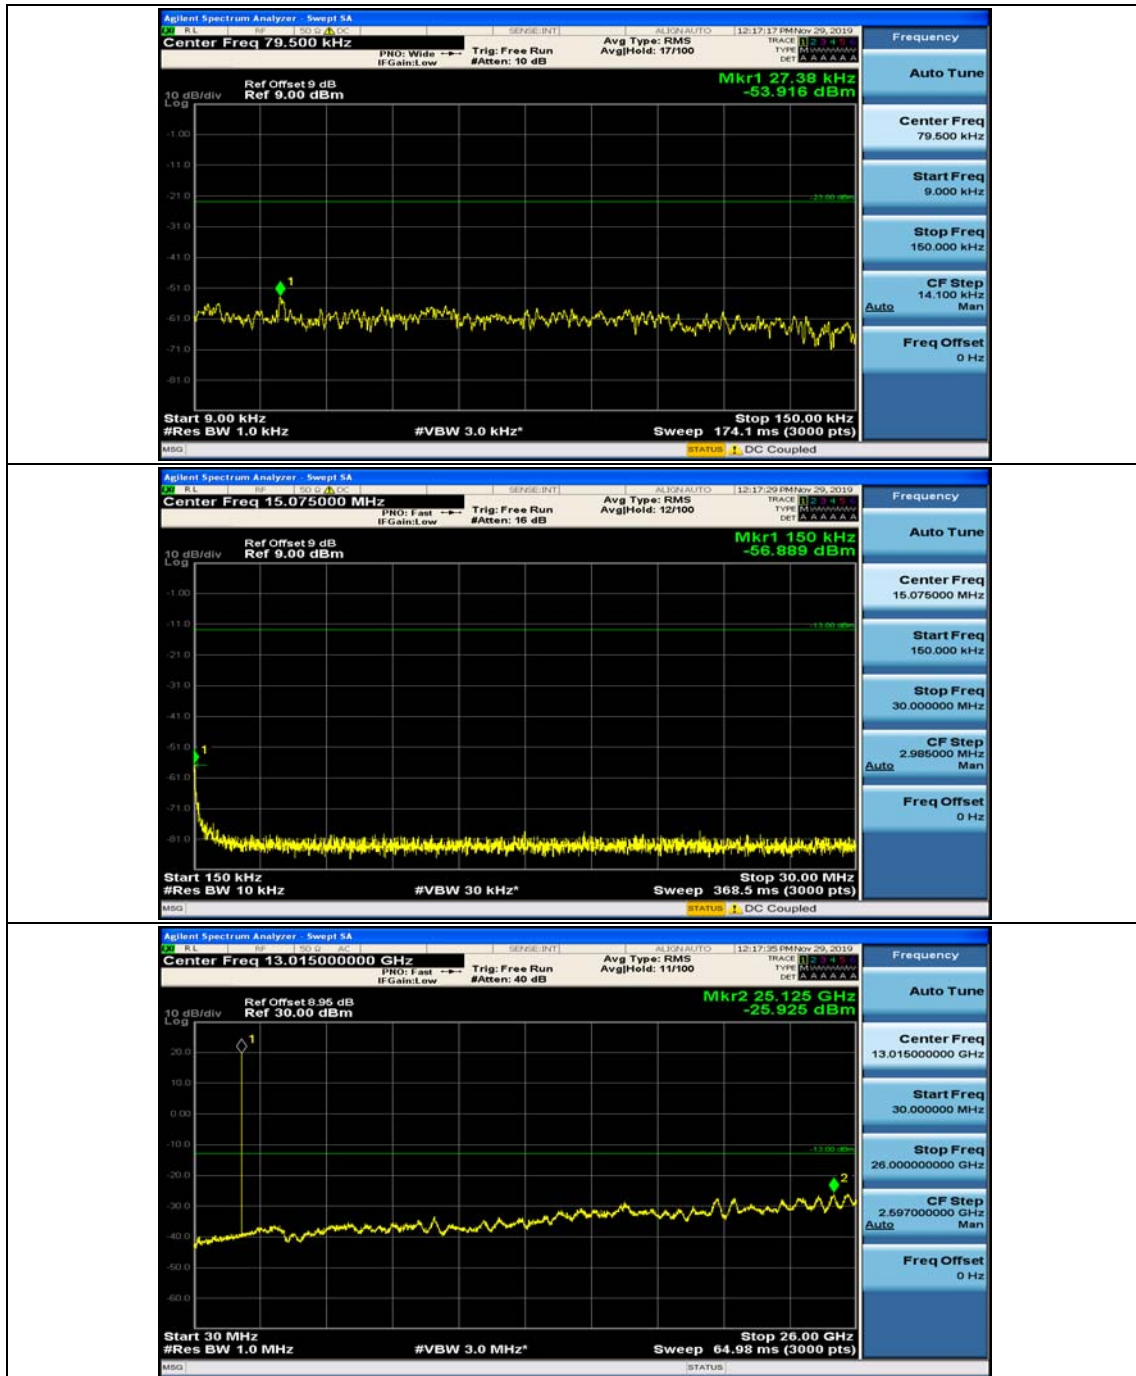

(Channel Bandwidth: 1.4 MHz)_MCH_16QAM_1RB#0

(Channel Bandwidth: 1.4 MHz)_MCH_16QAM_1RB#3

(Channel Bandwidth: 1.4 MHz)_HCH_16QAM_1RB#0

(Channel Bandwidth: 1.4 MHz)_HCH_16QAM_1RB#3

Channel Bandwidth: 3 MHz