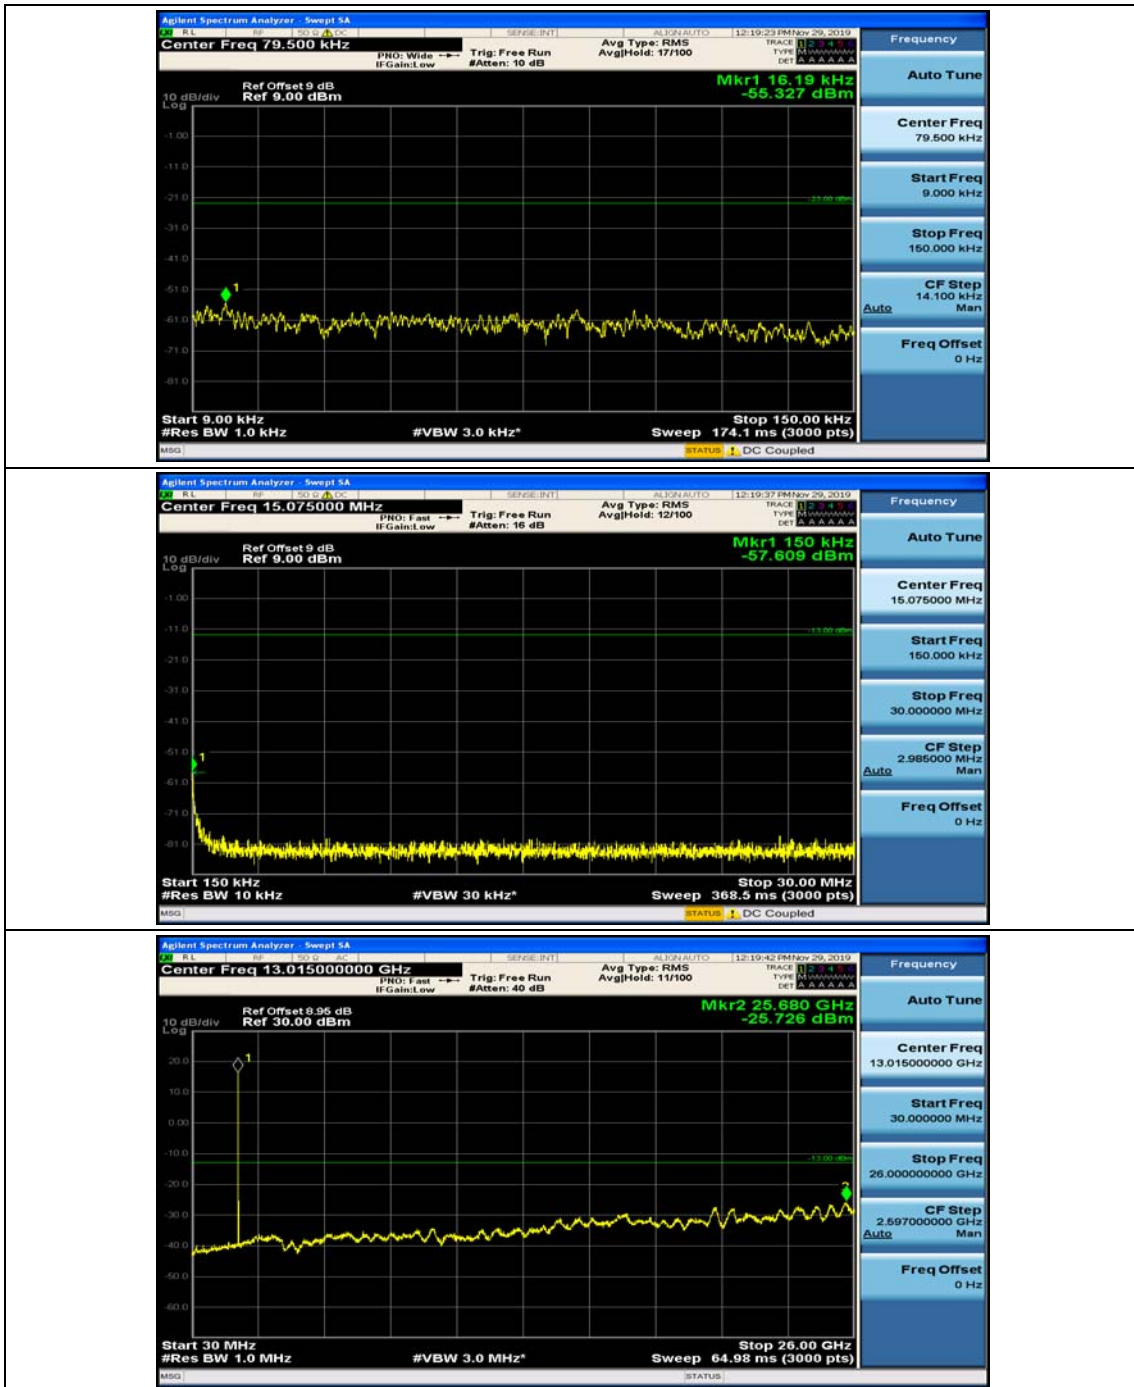

(Channel Bandwidth: 3 MHz)_MCH_16QAM_1RB#0