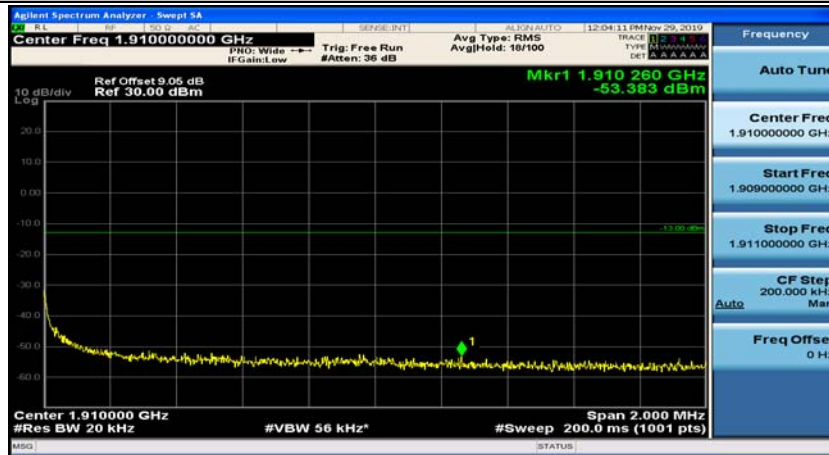

(Channel Bandwidth:20 MHz)_HCH_QPSK_1RB#0