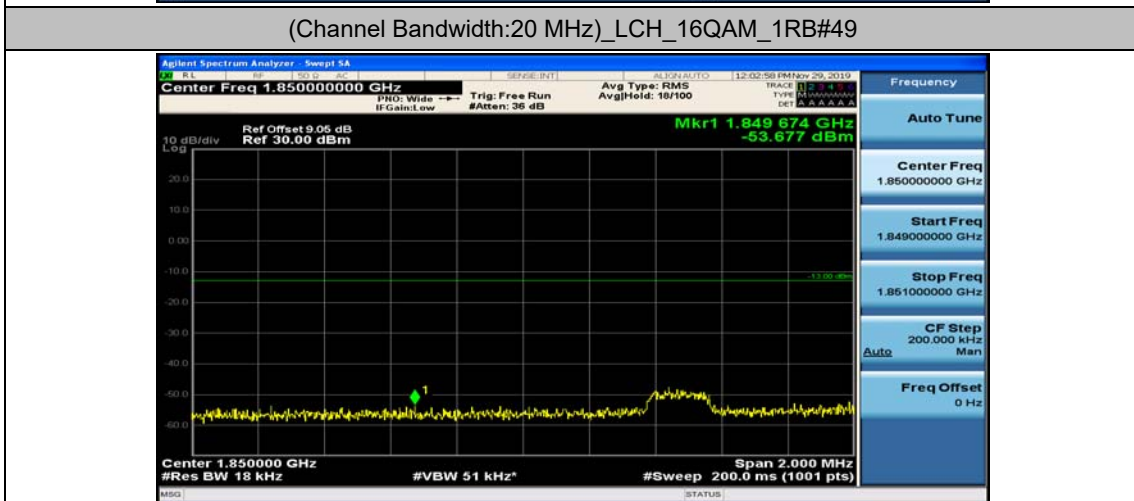

(Channel Bandwidth:20 MHz)_HCH_QPSK_50RB#25

(Channel Bandwidth:20 MHz)_HCH_QPSK_50RB#50

(Channel Bandwidth:20 MHz)_HCH_QPSK_100RB#0

(Channel Bandwidth:20 MHz)_LCH_16QAM_1RB#0

(Channel Bandwidth:20 MHz)_LCH_16QAM_1RB#49