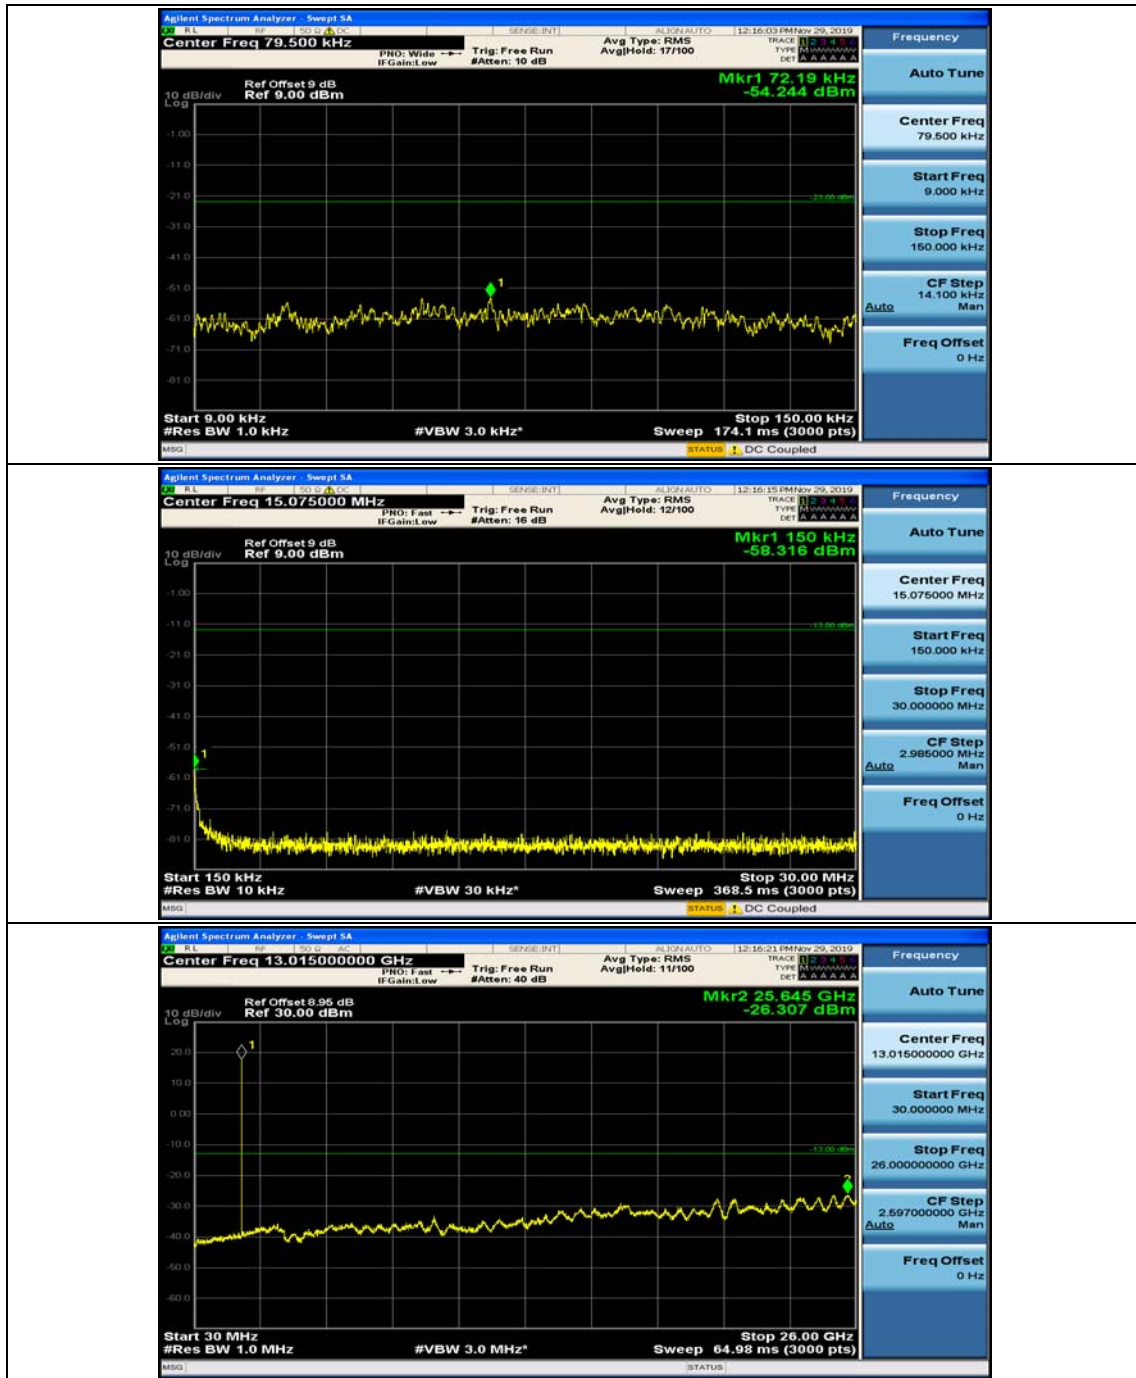

(Channel Bandwidth: 1.4 MHz)_MCH_QPSK_1RB#3

(Channel Bandwidth: 1.4 MHz)_HCH_QPSK_1RB#0

(Channel Bandwidth: 1.4 MHz)_HCH_QPSK_1RB#3

(Channel Bandwidth: 1.4 MHz)_LCH_16QAM_1RB#0

(Channel Bandwidth: 1.4 MHz)_LCH_16QAM_1RB#3