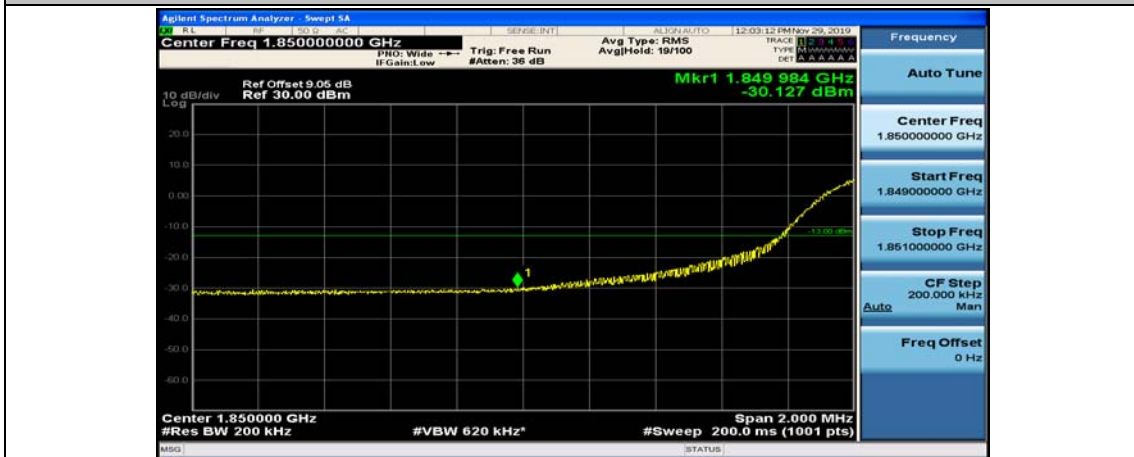

Channel Bandwidth: 20 MHz

(Channel Bandwidth:20 MHz)_LCH_QPSK_1RB#49

(Channel Bandwidth:20 MHz)_LCH_QPSK_1RB#99

(Channel Bandwidth:20 MHz)_LCH_QPSK_50RB#0

(Channel Bandwidth:20 MHz)_LCH_QPSK_50RB#25

(Channel Bandwidth:20 MHz)_LCH_QPSK_50RB#50