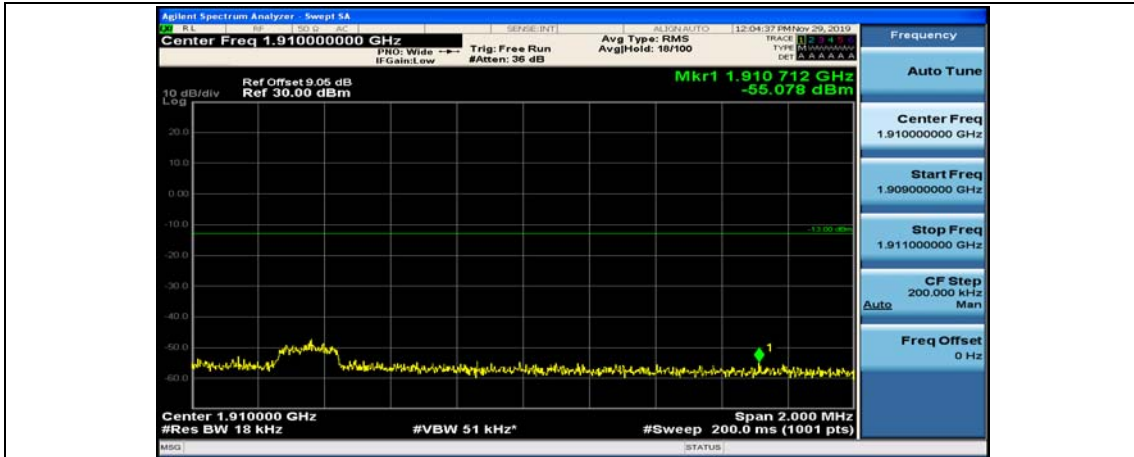

(Channel Bandwidth:20 MHz)_HCH_16QAM_1RB#49