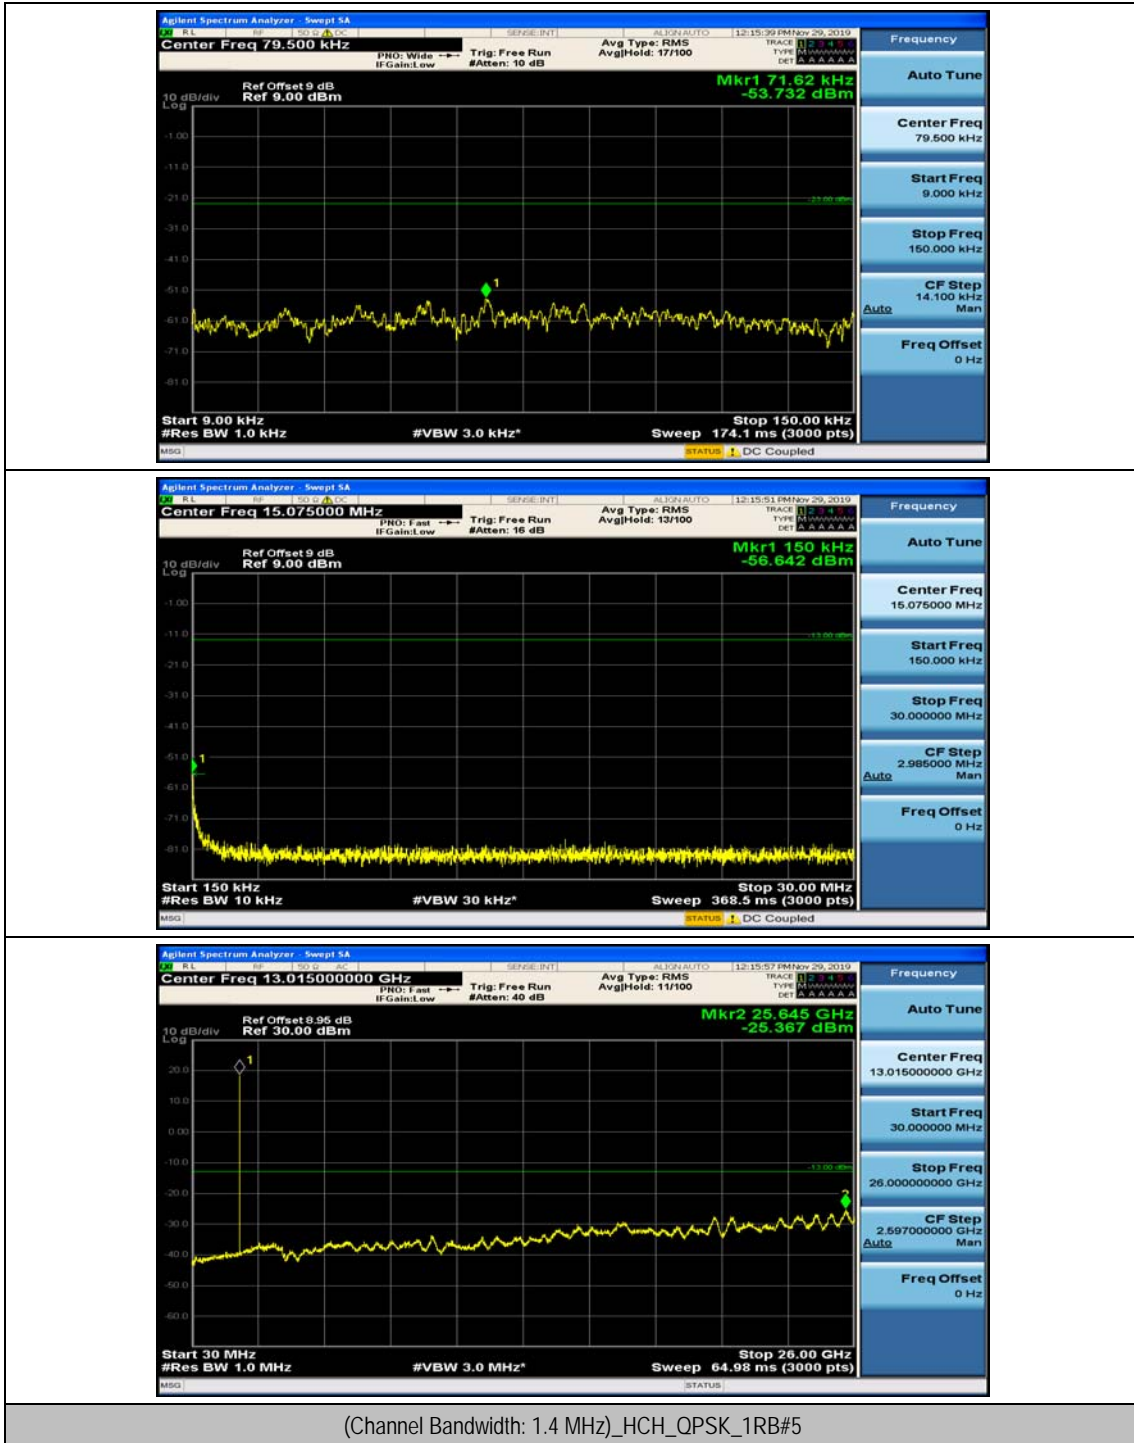

(Channel Bandwidth: 1.4 MHz)_MCH_QPSK_1RB#3

(Channel Bandwidth: 1.4 MHz)_HCH_QPSK_1RB#0

(Channel Bandwidth: 1.4 MHz)_HCH_QPSK_1RB#3

(Channel Bandwidth: 1.4 MHz)_LCH_16QAM_1RB#0

(Channel Bandwidth: 1.4 MHz)_LCH_16QAM_1RB#3