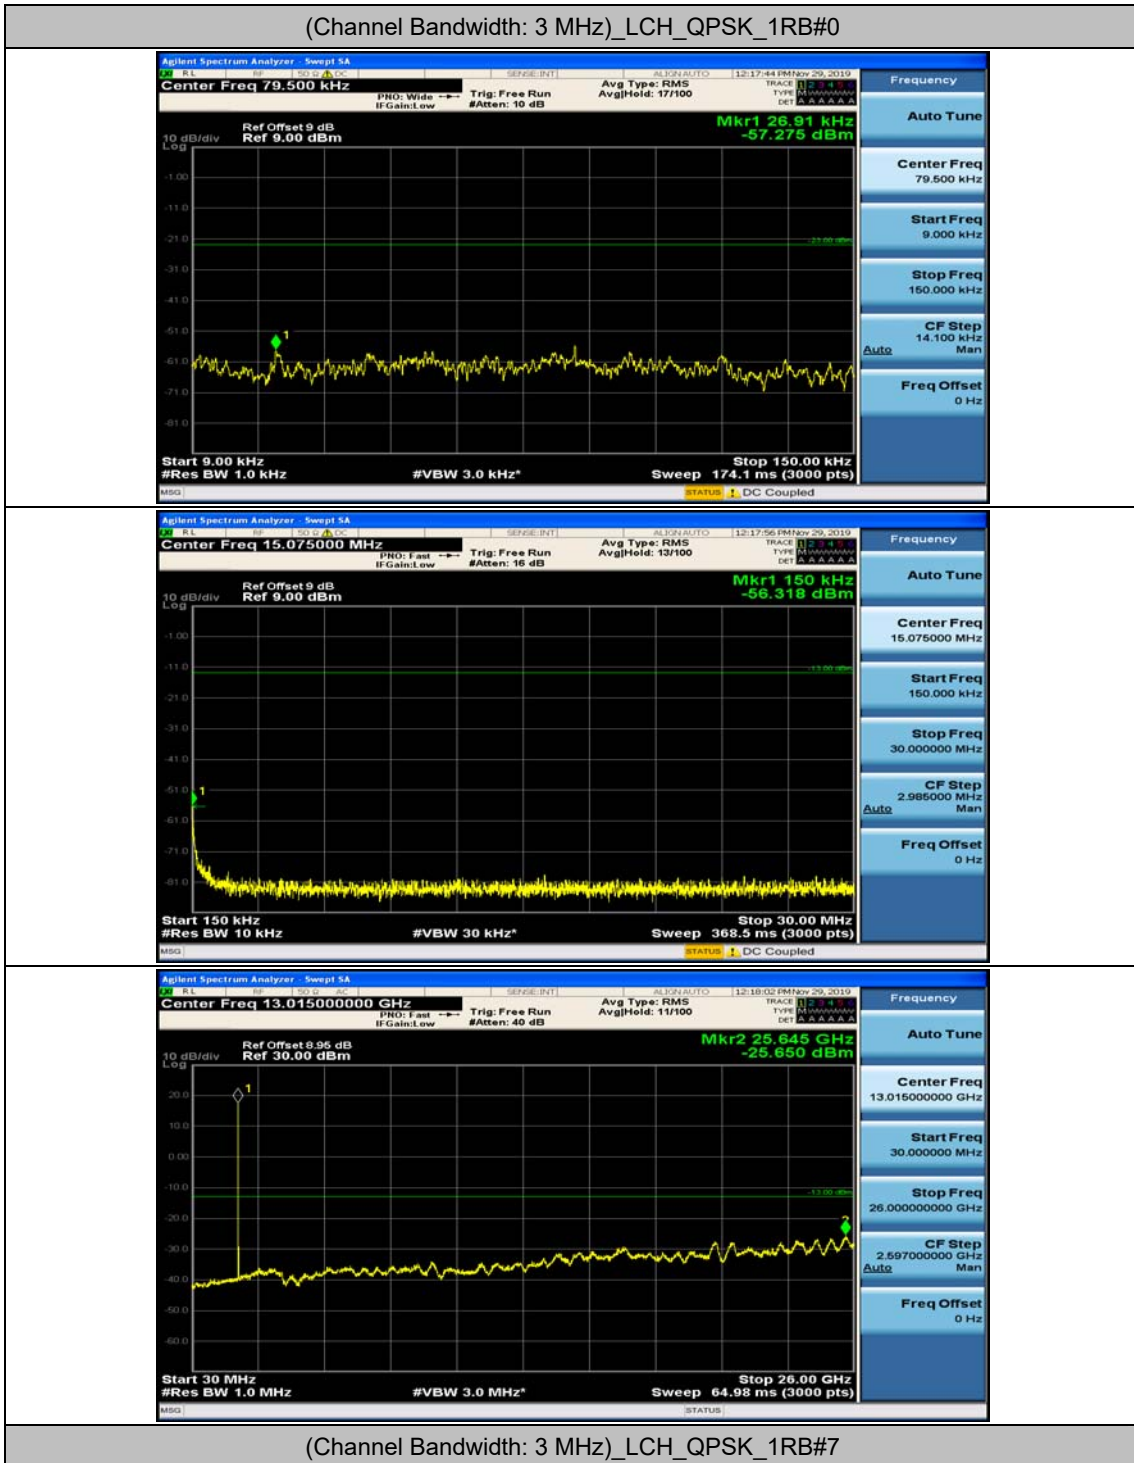

(Channel Bandwidth: 1.4 MHz)_MCH_16QAM_1RB#0

(Channel Bandwidth: 1.4 MHz)_MCH_16QAM_1RB#3

(Channel Bandwidth: 1.4 MHz)_HCH_16QAM_1RB#0

(Channel Bandwidth: 1.4 MHz)_HCH_16QAM_1RB#3

Channel Bandwidth: 3 MHz