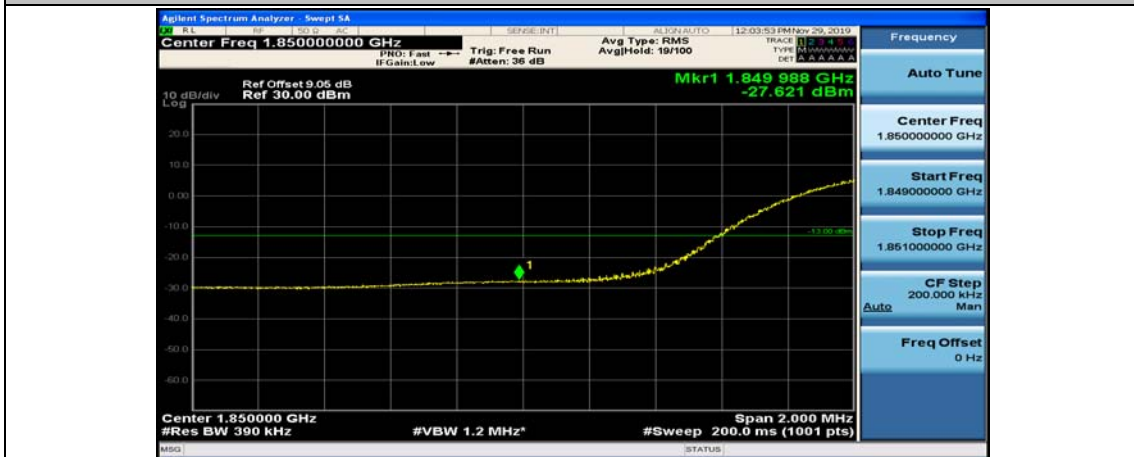

(Channel Bandwidth:20 MHz)_LCH_QPSK_100RB#0