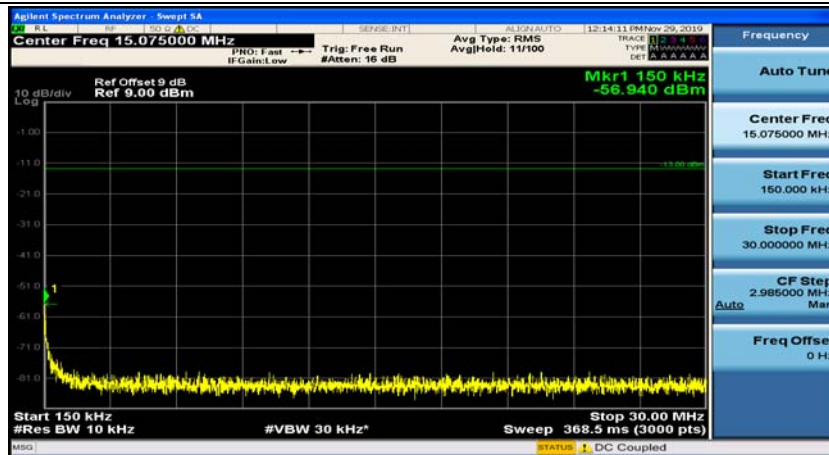

(Channel Bandwidth: 1.4 MHz)_MCH_16QAM_1RB#0