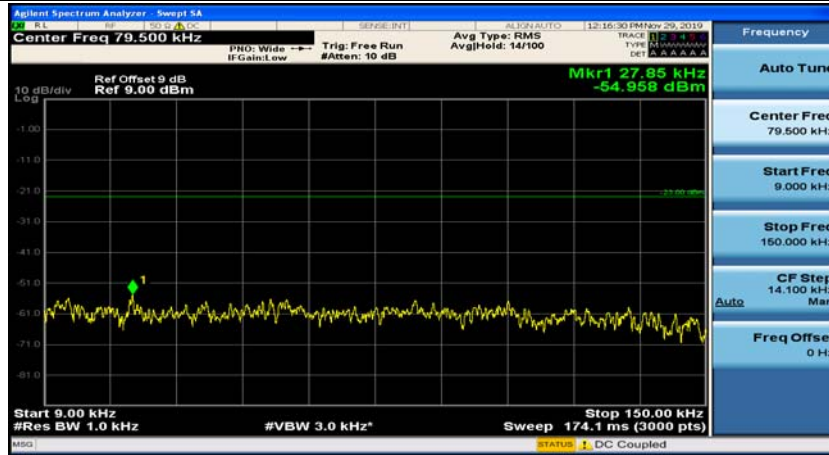

(Channel Bandwidth: 1.4 MHz)_MCH_16QAM_1RB#0

(Channel Bandwidth: 1.4 MHz)_MCH_16QAM_1RB#3

(Channel Bandwidth: 1.4 MHz)_HCH_16QAM_1RB#0

(Channel Bandwidth: 1.4 MHz)_HCH_16QAM_1RB#3

Channel Bandwidth: 3 MHz