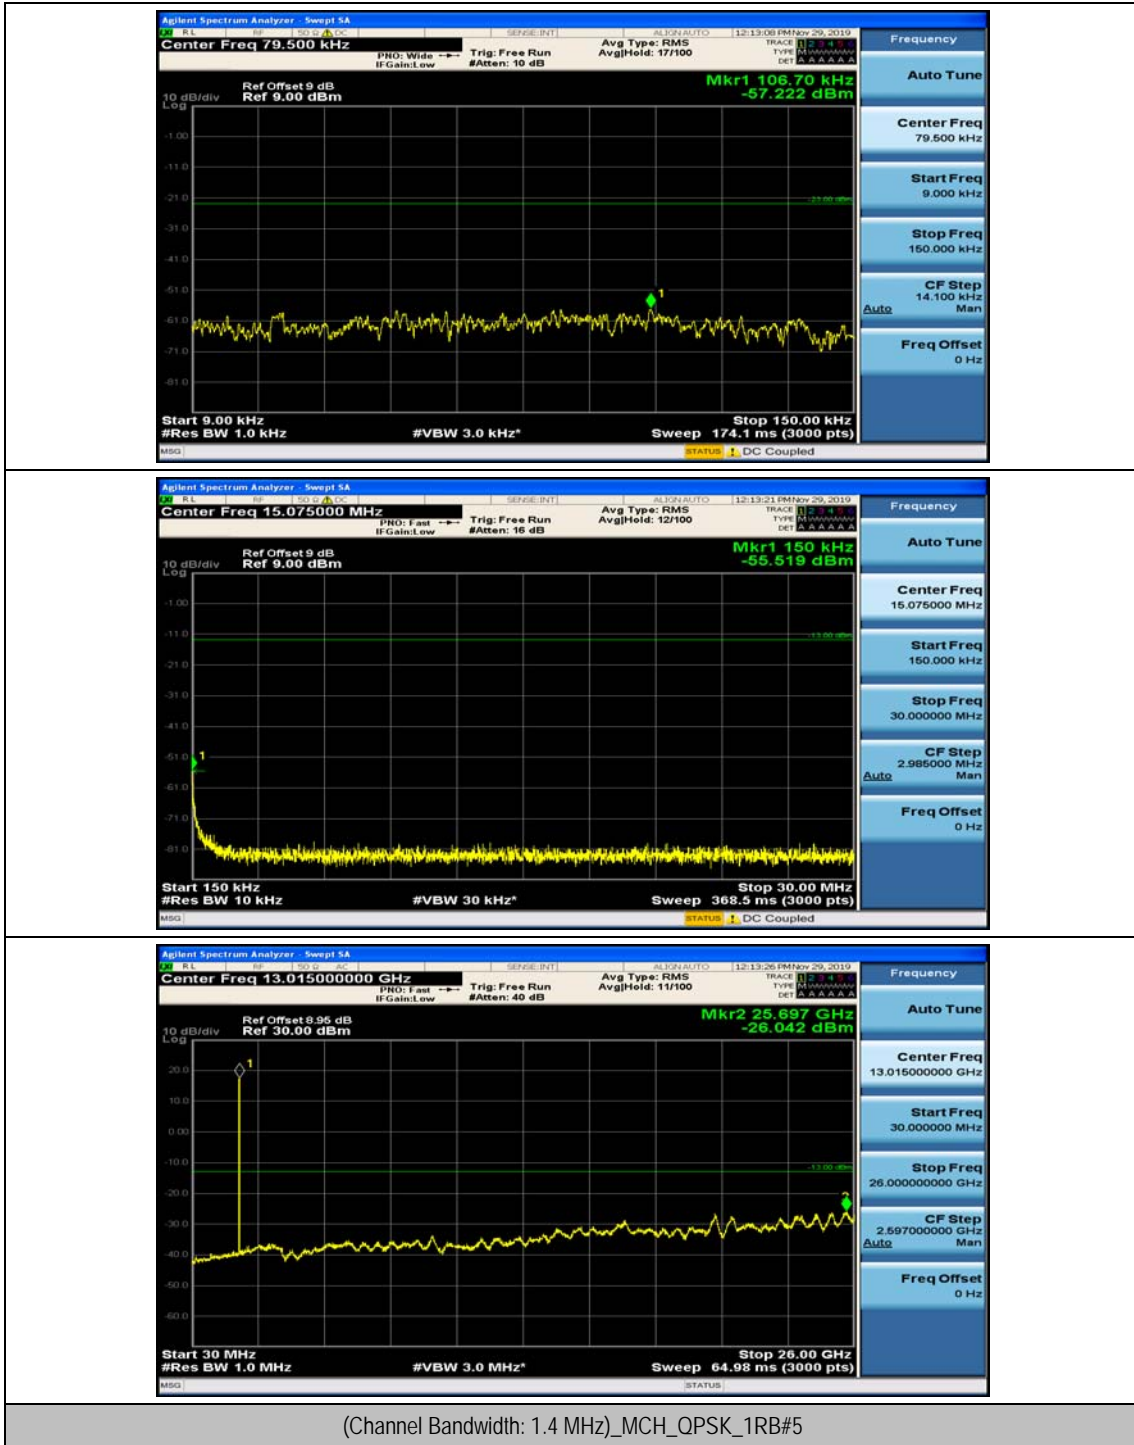

(Channel Bandwidth: 1.4 MHz)_MCH_QPSK_1RB#3