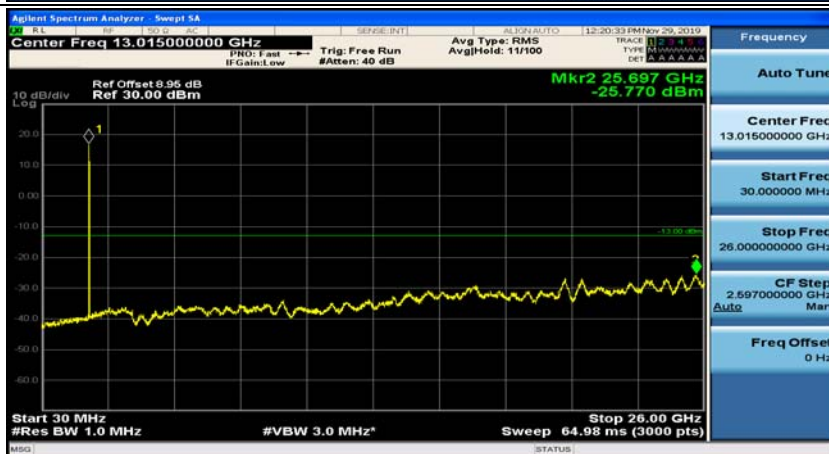

(Channel Bandwidth: 3 MHz)_MCH_QPSK_1RB#0

(Channel Bandwidth: 3 MHz)_MCH_QPSK_1RB#7