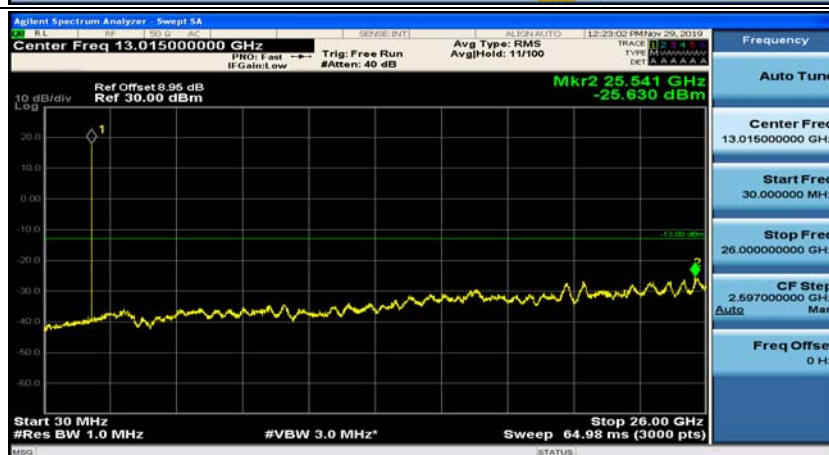

(Channel Bandwidth: 3 MHz)_HCH_QPSK_1RB#0

(Channel Bandwidth: 3 MHz)_HCH_QPSK_1RB#7