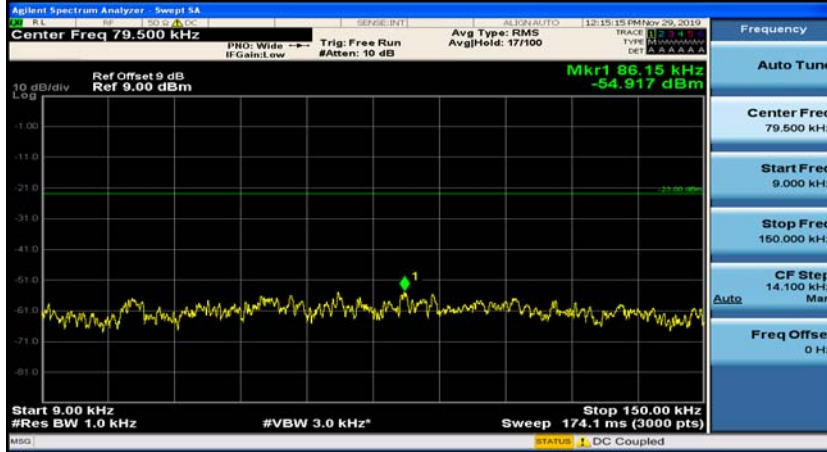

(Channel Bandwidth: 1.4 MHz)_HCH_QPSK_1RB#0