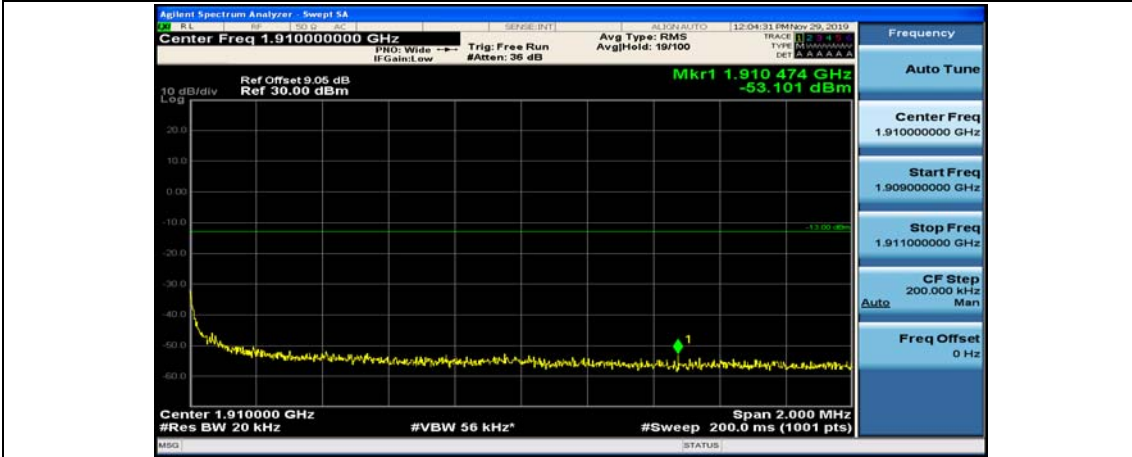

(Channel Bandwidth:20 MHz)_HCH_16QAM_1RB#0