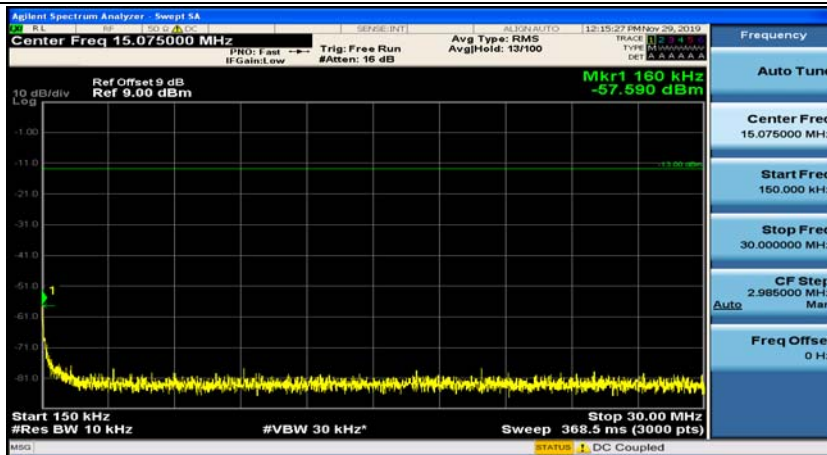

(Channel Bandwidth: 1.4 MHz)_HCH_QPSK_1RB#0