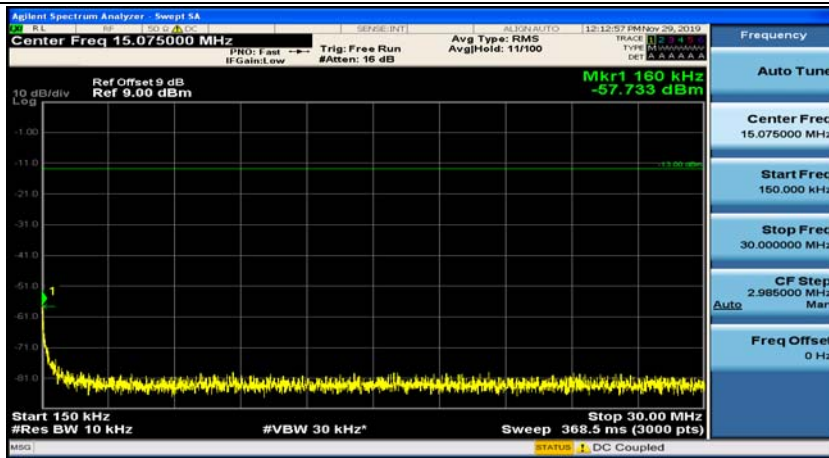

(Channel Bandwidth:20 MHz)_HCH_16QAM_50RB#50

(Channel Bandwidth:20 MHz)_HCH_16QAM_100RB#0

Appendix E: Conducted Spurious Emission

Test Graphs

Channel Bandwidth: 1.4 MHz

(Channel Bandwidth: 1.4 MHz)_MCH_QPSK_1RB#0