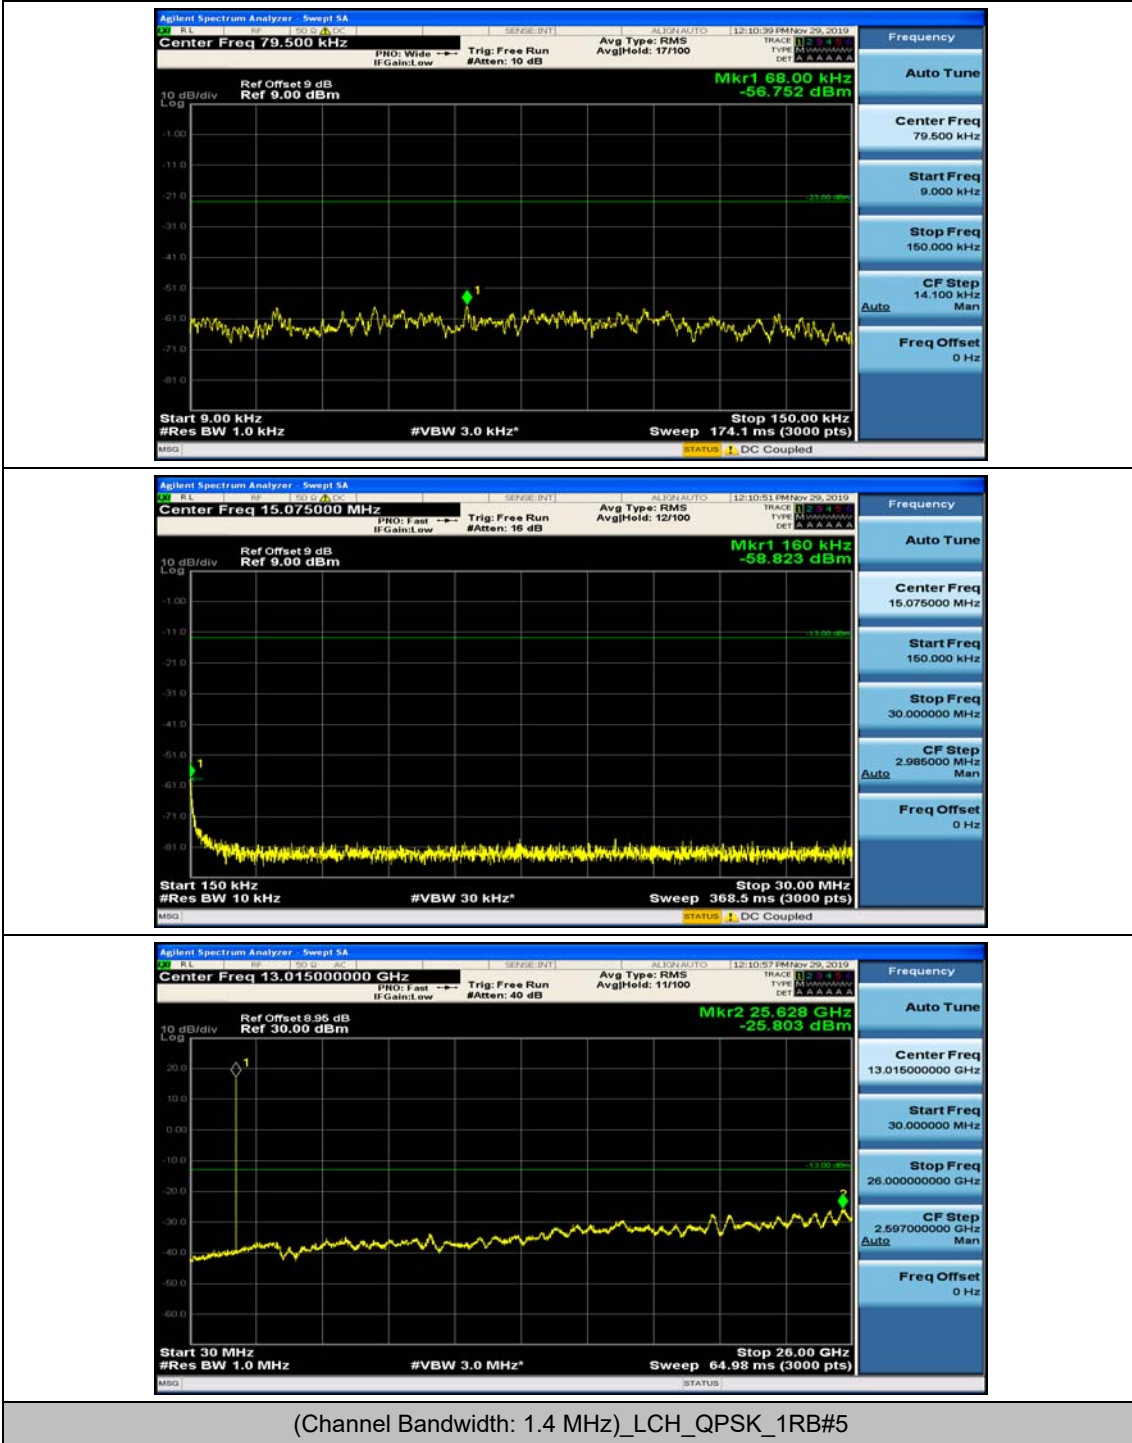

(Channel Bandwidth:20 MHz)_HCH_16QAM_50RB#50

(Channel Bandwidth:20 MHz)_HCH_16QAM_100RB#0

Appendix E: Conducted Spurious Emission

Test Graphs

Channel Bandwidth: 1.4 MHz

(Channel Bandwidth: 1.4 MHz)_MCH_QPSK_1RB#0