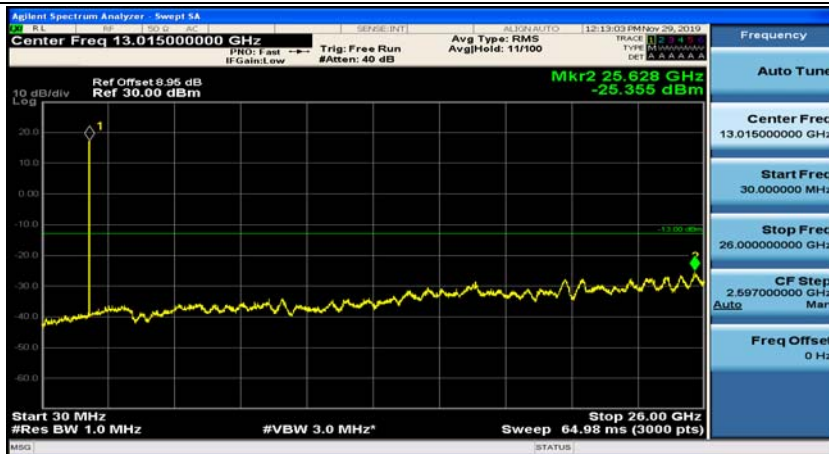

(Channel Bandwidth:20 MHz)_HCH_16QAM_50RB#50

(Channel Bandwidth:20 MHz)_HCH_16QAM_100RB#0

Appendix E: Conducted Spurious Emission

Test Graphs

Channel Bandwidth: 1.4 MHz

(Channel Bandwidth: 1.4 MHz)_MCH_QPSK_1RB#0