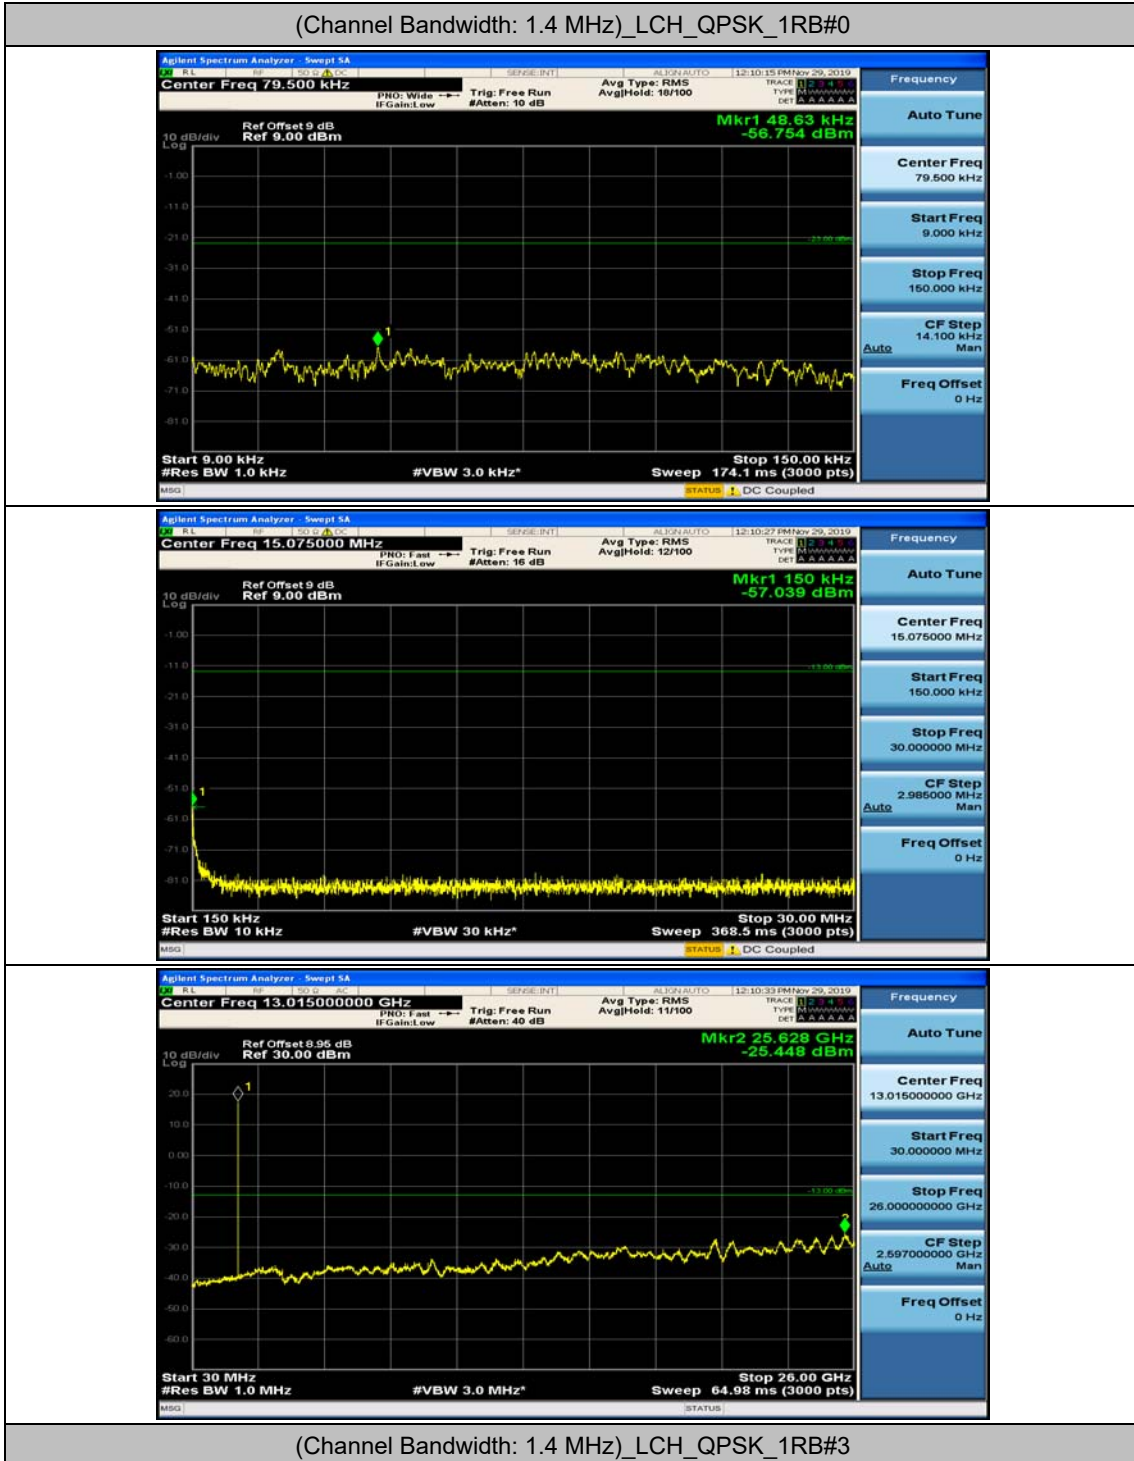

(Channel Bandwidth:20 MHz)_HCH_16QAM_50RB#50

(Channel Bandwidth:20 MHz)_HCH_16QAM_100RB#0

Appendix E: Conducted Spurious Emission

Test Graphs

Channel Bandwidth: 1.4 MHz

(Channel Bandwidth: 1.4 MHz)_MCH_QPSK_1RB#0