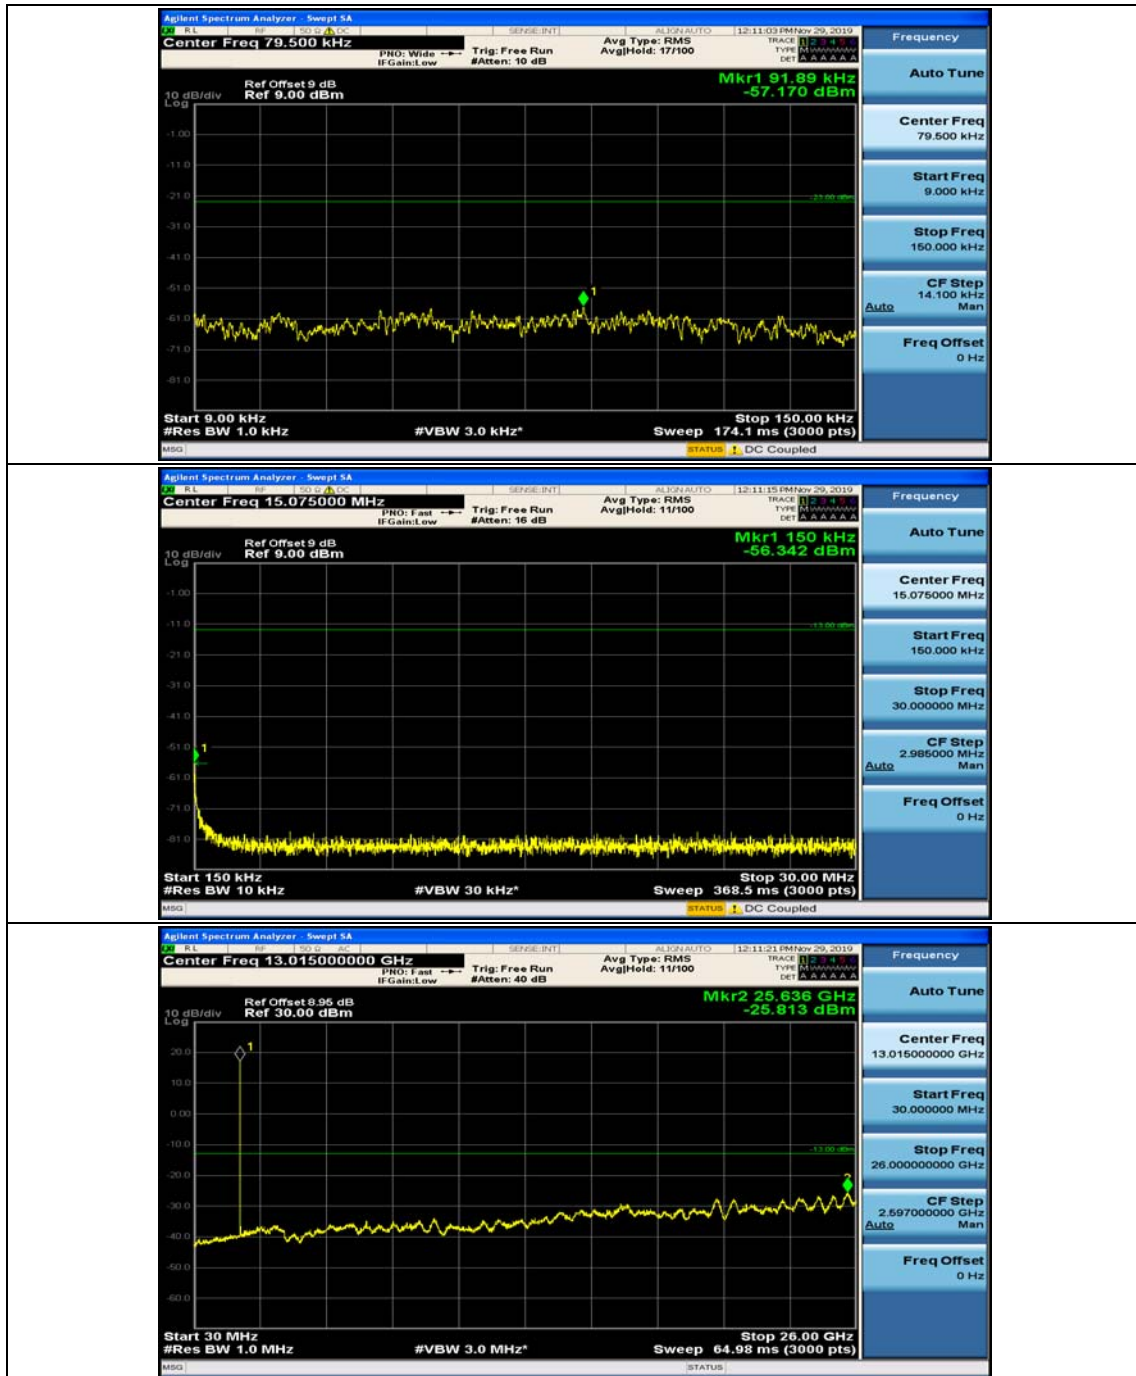

(Channel Bandwidth:20 MHz)_HCH_16QAM_50RB#50

(Channel Bandwidth:20 MHz)_HCH_16QAM_100RB#0

Appendix E: Conducted Spurious Emission

Test Graphs

Channel Bandwidth: 1.4 MHz

(Channel Bandwidth: 1.4 MHz)_MCH_QPSK_1RB#0