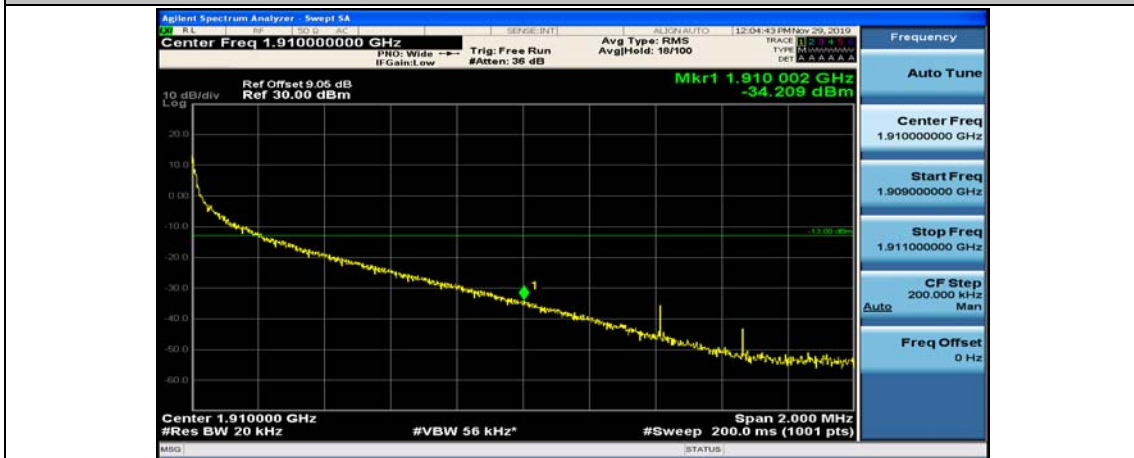

(Channel Bandwidth:20 MHz)_HCH_16QAM_1RB#99