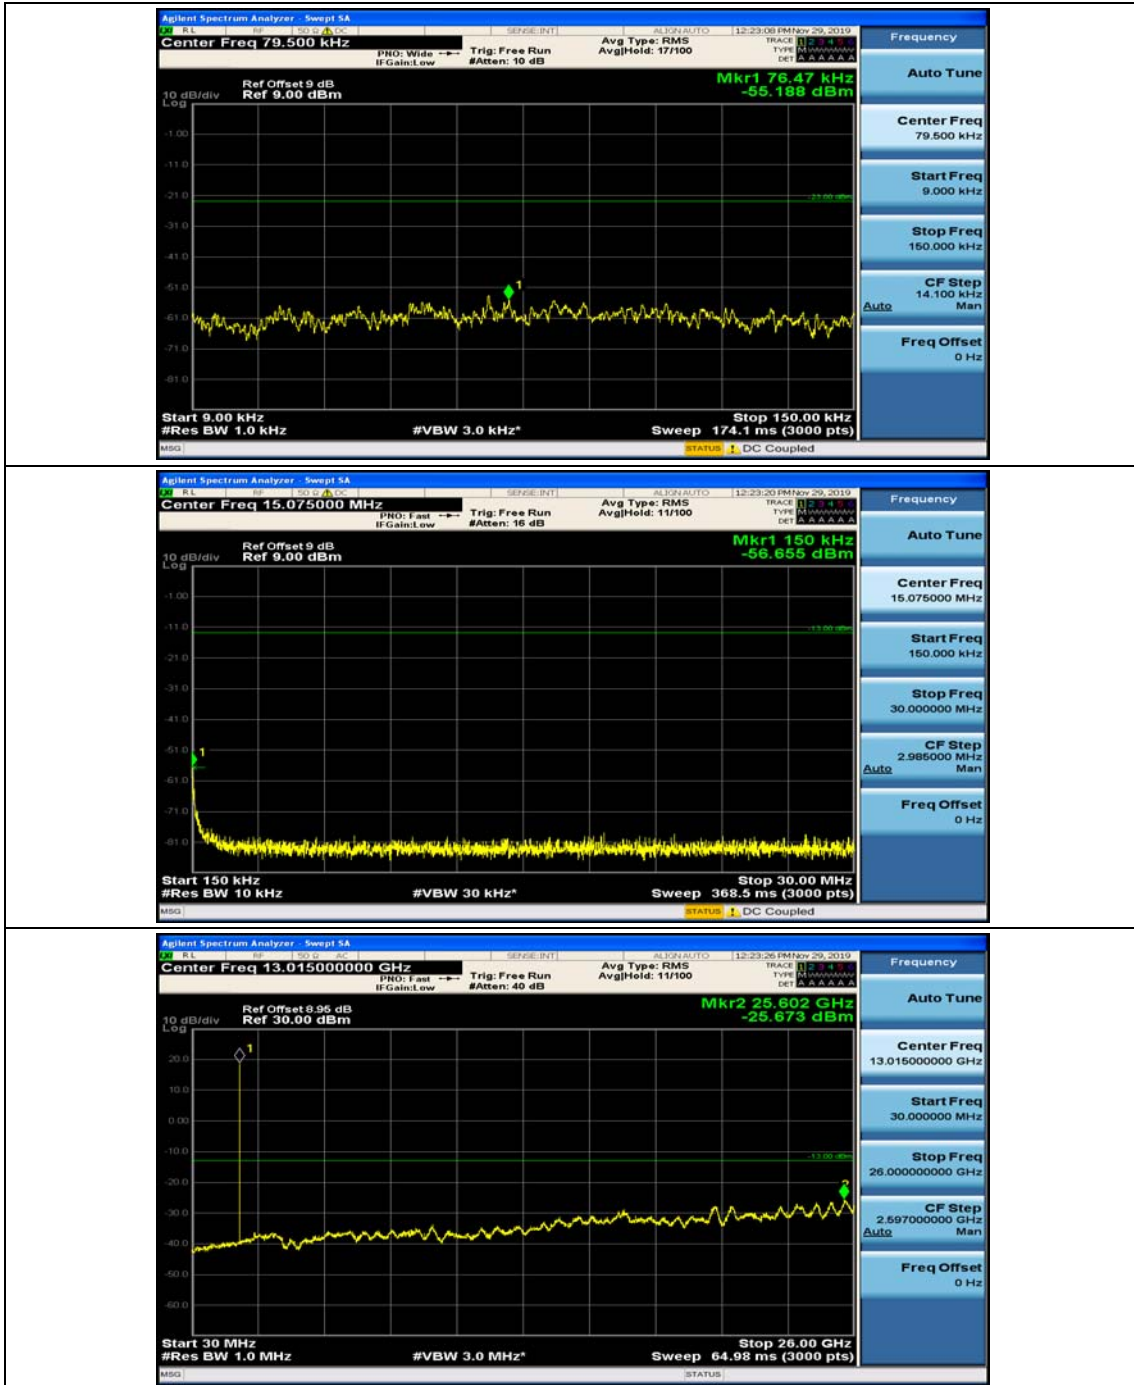

(Channel Bandwidth: 3 MHz)_MCH_QPSK_1RB#0

(Channel Bandwidth: 3 MHz)_MCH_QPSK_1RB#7

(Channel Bandwidth: 3 MHz)_HCH_QPSK_1RB#0

(Channel Bandwidth: 3 MHz)_HCH_QPSK_1RB#7

(Channel Bandwidth: 3 MHz)_LCH_16QAM_1RB#0