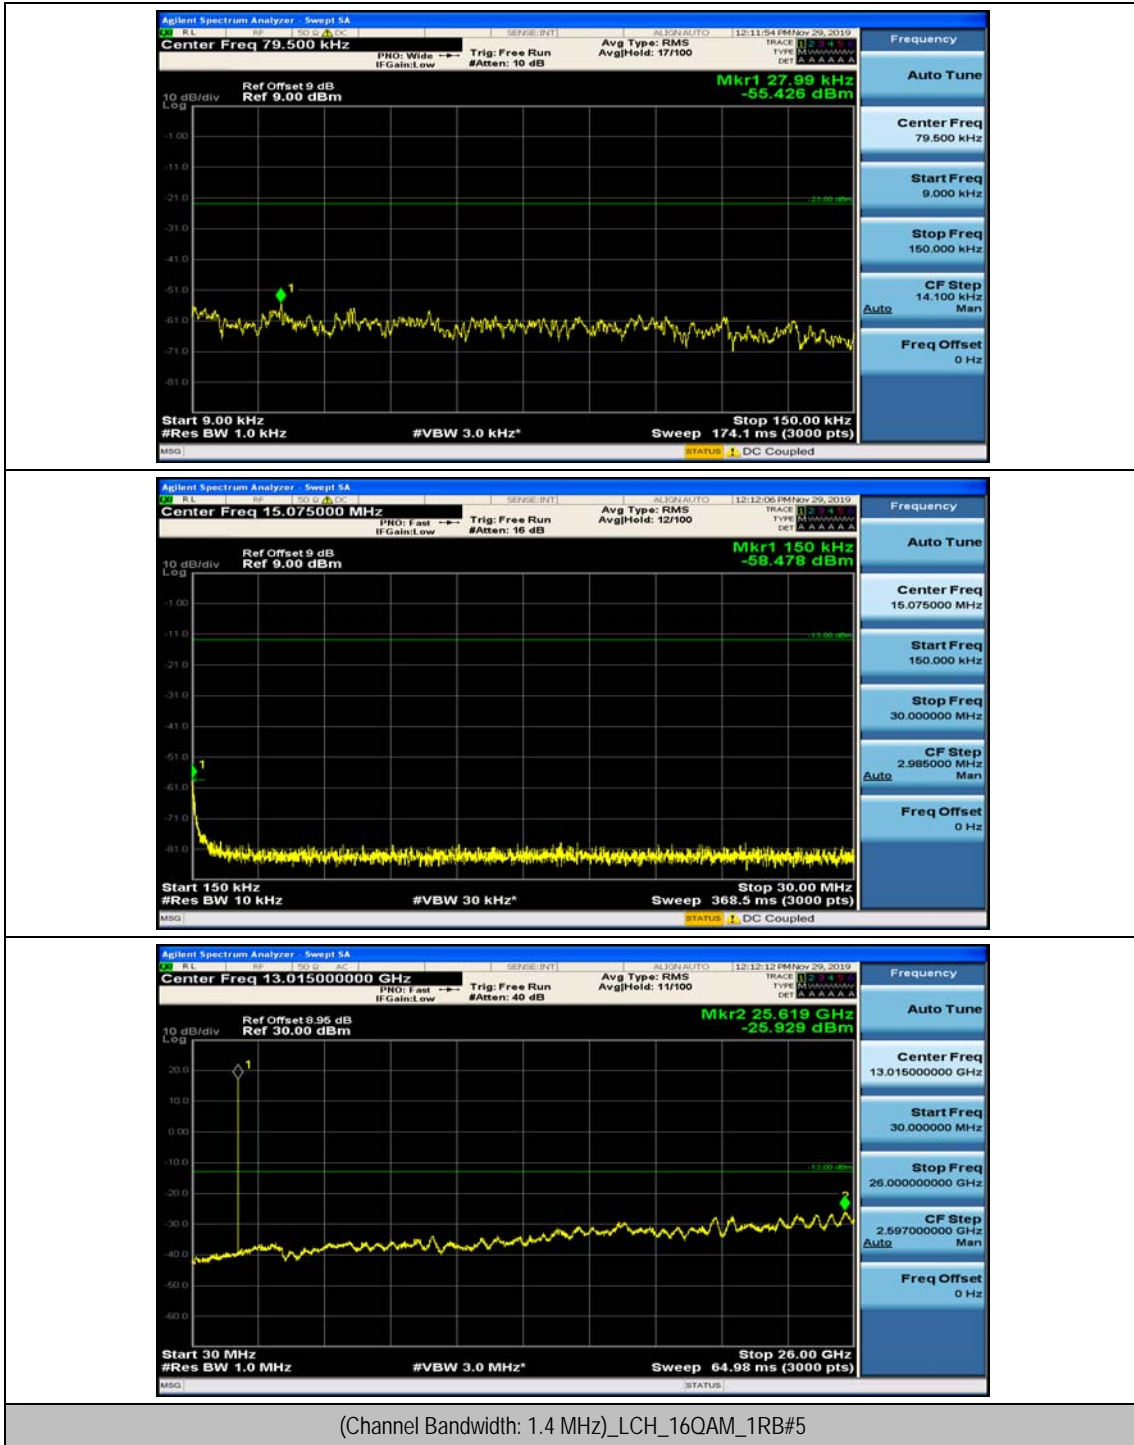

(Channel Bandwidth: 1.4 MHz)_MCH_QPSK_1RB#3

(Channel Bandwidth: 1.4 MHz)_HCH_QPSK_1RB#0

(Channel Bandwidth: 1.4 MHz)_HCH_QPSK_1RB#3

(Channel Bandwidth: 1.4 MHz)_LCH_16QAM_1RB#0

(Channel Bandwidth: 1.4 MHz)_LCH_16QAM_1RB#3