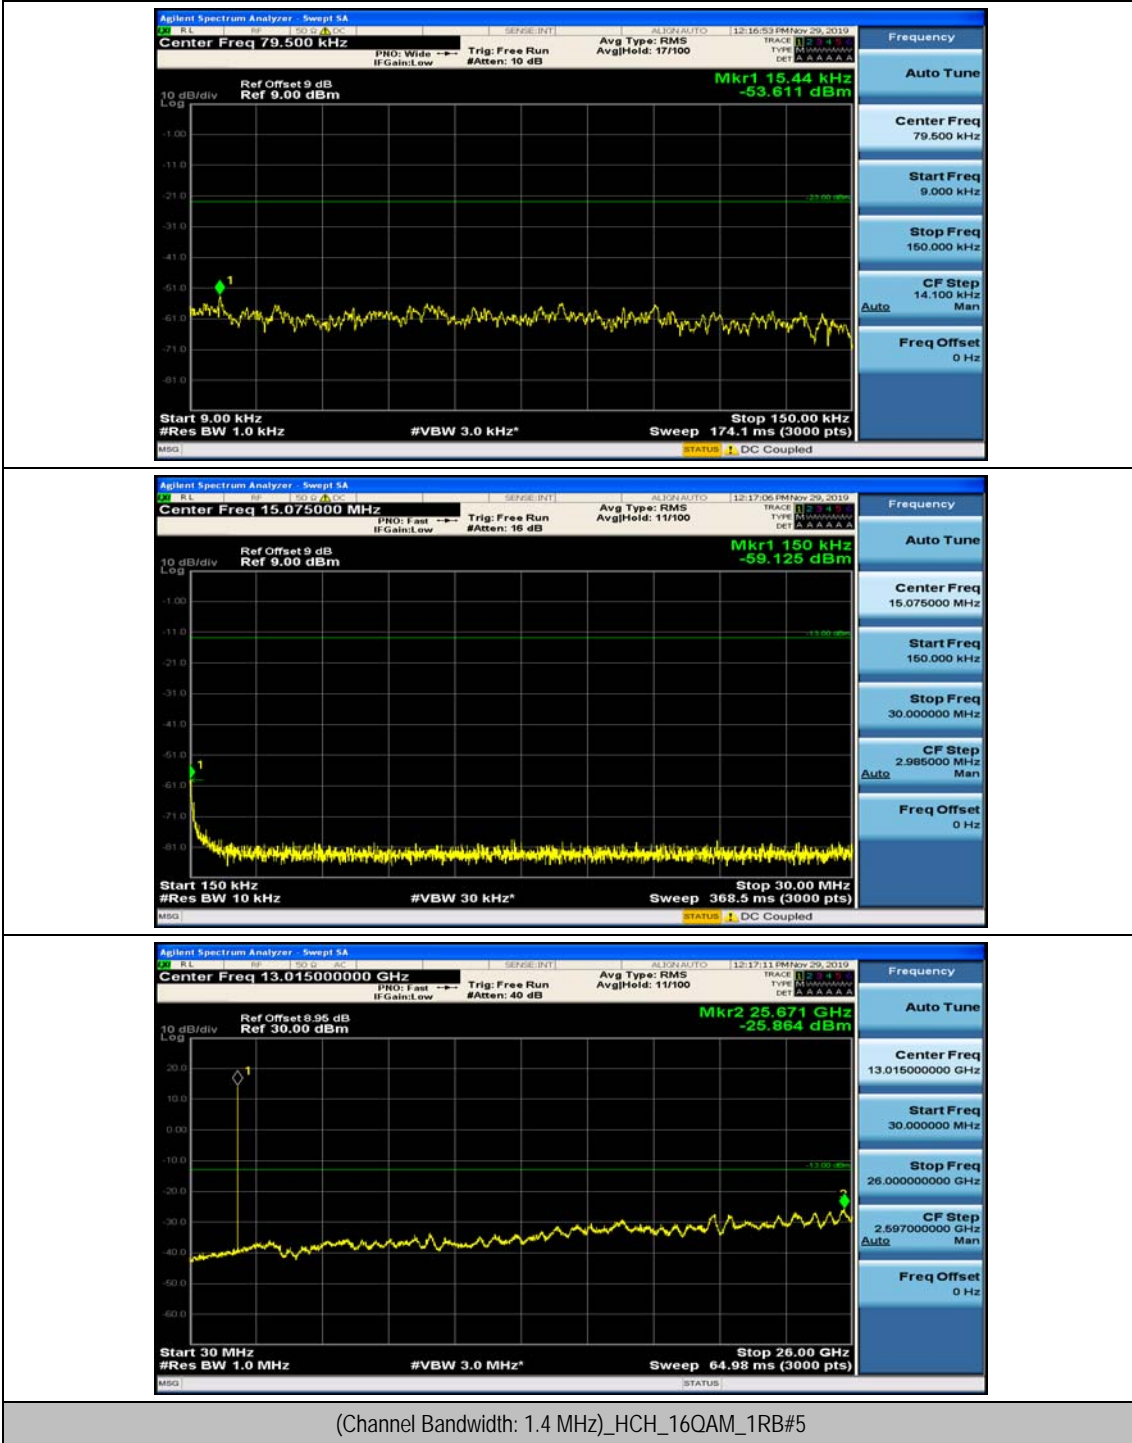

(Channel Bandwidth: 1.4 MHz)_MCH_16QAM_1RB#0

(Channel Bandwidth: 1.4 MHz)_MCH_16QAM_1RB#3

(Channel Bandwidth: 1.4 MHz)_HCH_16QAM_1RB#0

(Channel Bandwidth: 1.4 MHz)_HCH_16QAM_1RB#3

Channel Bandwidth: 3 MHz