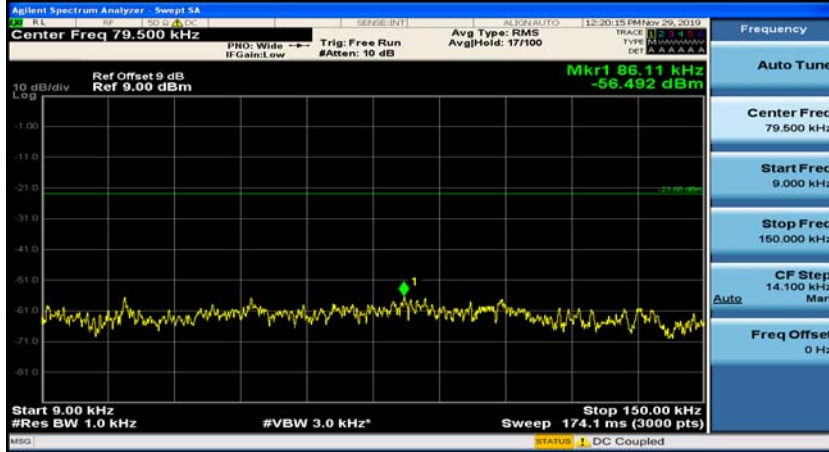

(Channel Bandwidth: 3 MHz)_MCH_QPSK_1RB#0

(Channel Bandwidth: 3 MHz)_MCH_QPSK_1RB#7