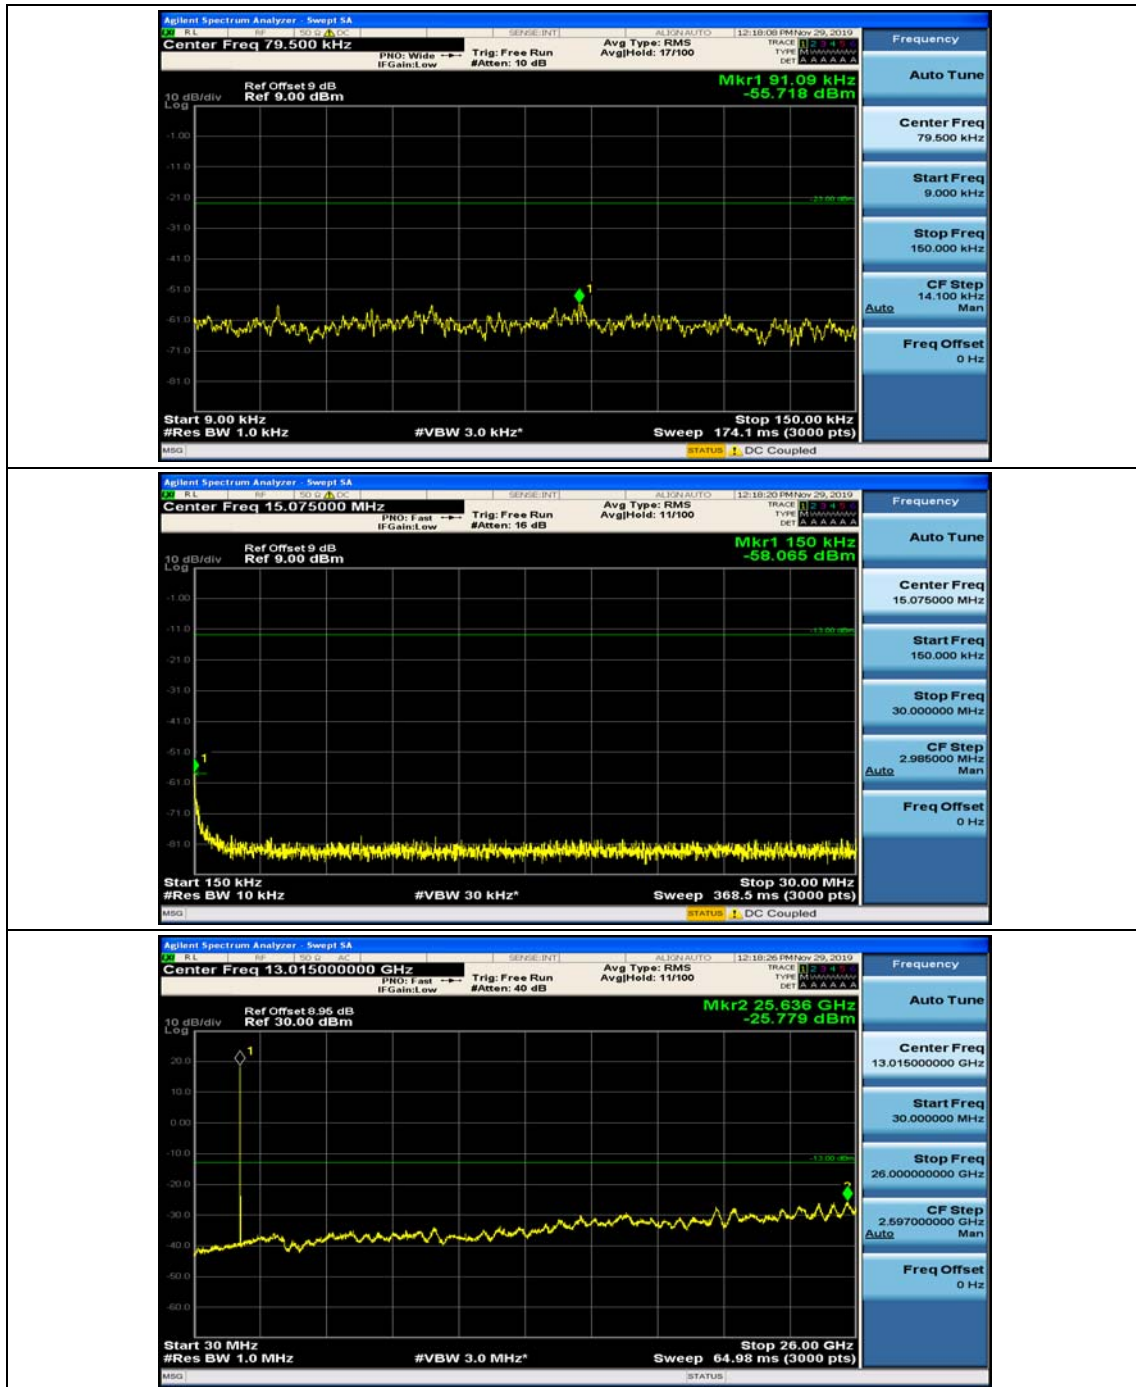

(Channel Bandwidth: 1.4 MHz)_MCH_16QAM_1RB#0

(Channel Bandwidth: 1.4 MHz)_MCH_16QAM_1RB#3

(Channel Bandwidth: 1.4 MHz)_HCH_16QAM_1RB#0

(Channel Bandwidth: 1.4 MHz)_HCH_16QAM_1RB#3

Channel Bandwidth: 3 MHz