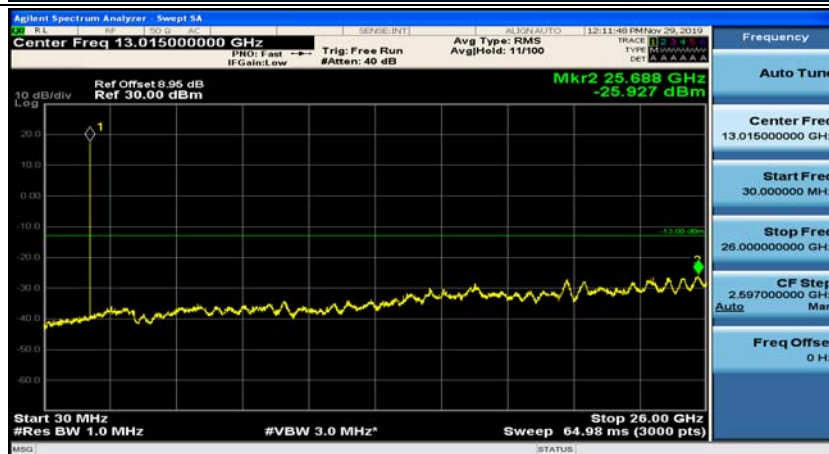

(Channel Bandwidth: 1.4 MHz)_MCH_QPSK_1RB#3

(Channel Bandwidth: 1.4 MHz)_HCH_QPSK_1RB#0

(Channel Bandwidth: 1.4 MHz)_HCH_QPSK_1RB#3

(Channel Bandwidth: 1.4 MHz)_LCH_16QAM_1RB#0

(Channel Bandwidth: 1.4 MHz)_LCH_16QAM_1RB#3