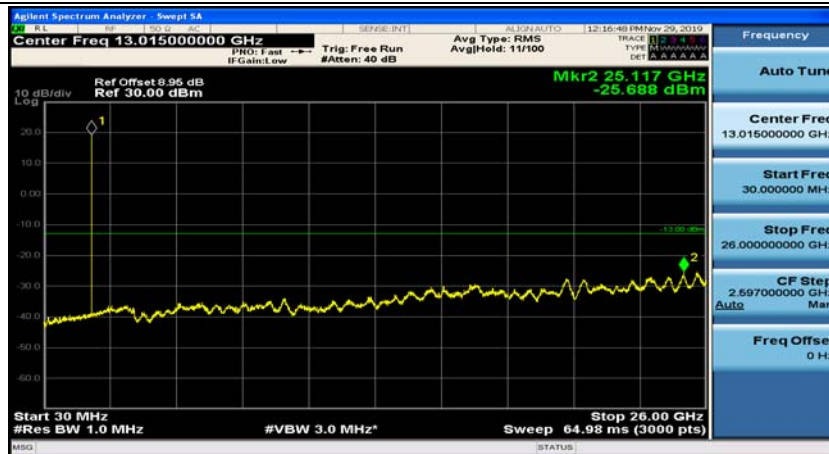

(Channel Bandwidth: 1.4 MHz)_MCH_16QAM_1RB#0

(Channel Bandwidth: 1.4 MHz)_MCH_16QAM_1RB#3

(Channel Bandwidth: 1.4 MHz)_HCH_16QAM_1RB#0

(Channel Bandwidth: 1.4 MHz)_HCH_16QAM_1RB#3

Channel Bandwidth: 3 MHz