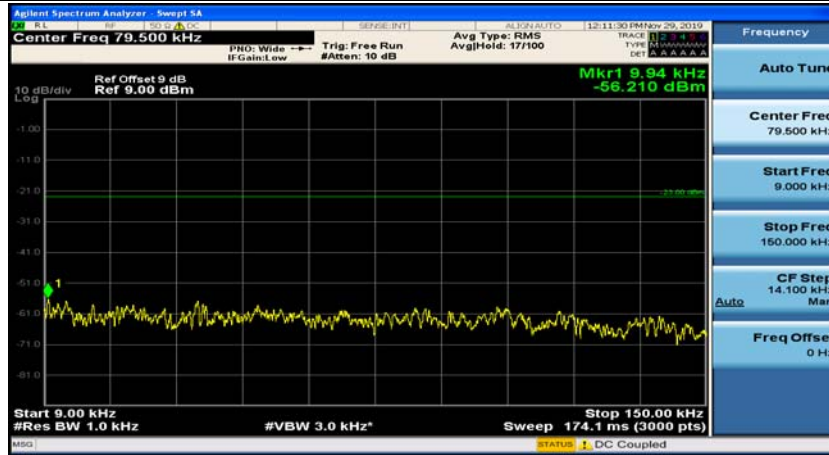

(Channel Bandwidth: 1.4 MHz)_MCH_QPSK_1RB#3

(Channel Bandwidth: 1.4 MHz)_HCH_QPSK_1RB#0

(Channel Bandwidth: 1.4 MHz)_HCH_QPSK_1RB#3

(Channel Bandwidth: 1.4 MHz)_LCH_16QAM_1RB#0

(Channel Bandwidth: 1.4 MHz)_LCH_16QAM_1RB#3